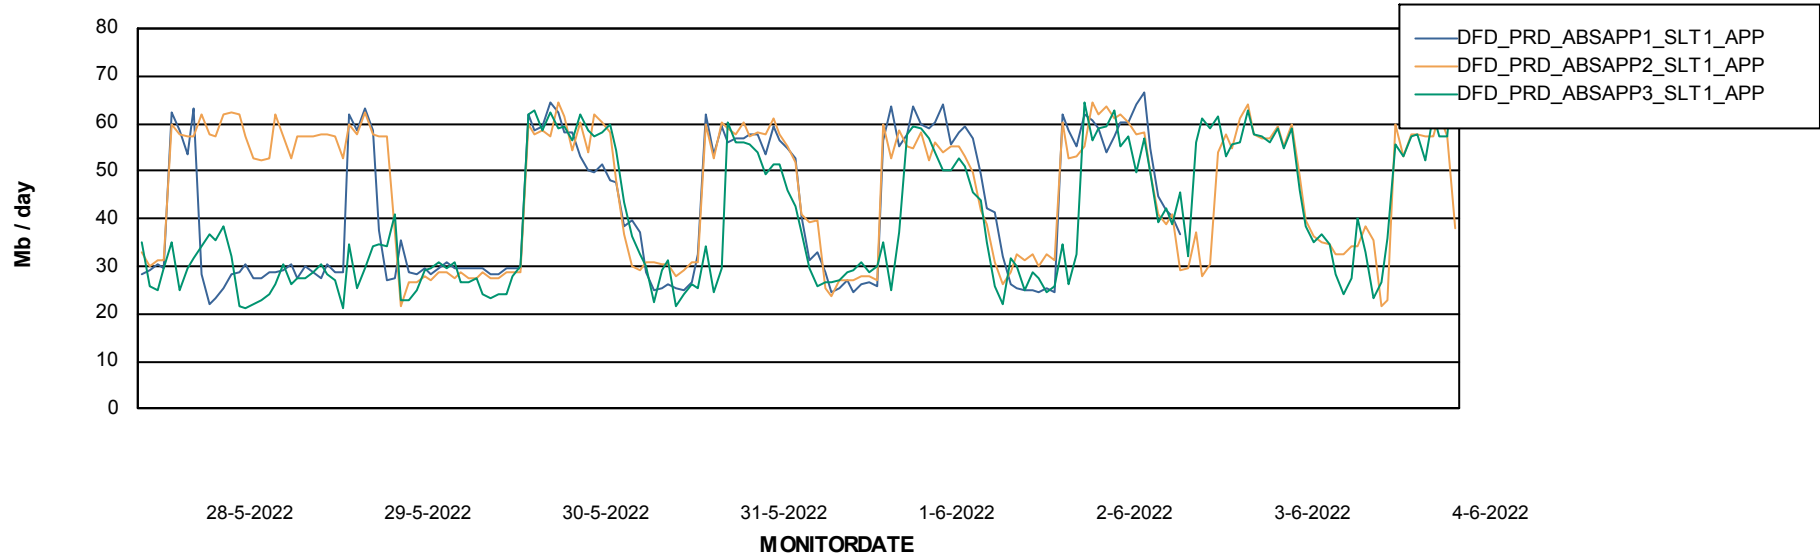

Weekly SLA Customer Report

Customer DFD_Production
Database ID 39

Database Performance DFDDB_Production

DB Processes Max 600
DB Processes Max 4

Weekly SLA Customer Report

Customer DFD_Production
 Database ID 39

DATABASE SIZE DFDDDB_Production

Database growth over last month

Database Tablespace DFDDDB_Production

Date	Tablespace Name	Filesize (Gb)	Usedsize (Gb)	Percentage free
4-6-2022	ABSDATA	83	0	100
	INDX	161	16	90
3-6-2022	ABSDATA	83	0	100
	INDX	161	16	90
2-6-2022	ABSDATA	83	0	100
	INDX	161	16	90
1-6-2022	ABSDATA	83	0	100
	INDX	161	16	90
31-5-2022	ABSDATA	83	0	100
	INDX	161	15	91
30-5-2022	ABSDATA	83	0	100
	INDX	161	15	91
29-5-2022	ABSDATA	83	0	100
	INDX	161	15	91

Weekly SLA Customer Report

Customer DFD_Production
Database ID 39

ABSSolute Application Server Services

Avg memory used per ABS Server Service

Avg users per day per ABS server

Weekly SLA Customer Report

Customer DFD_Production
Database ID 39