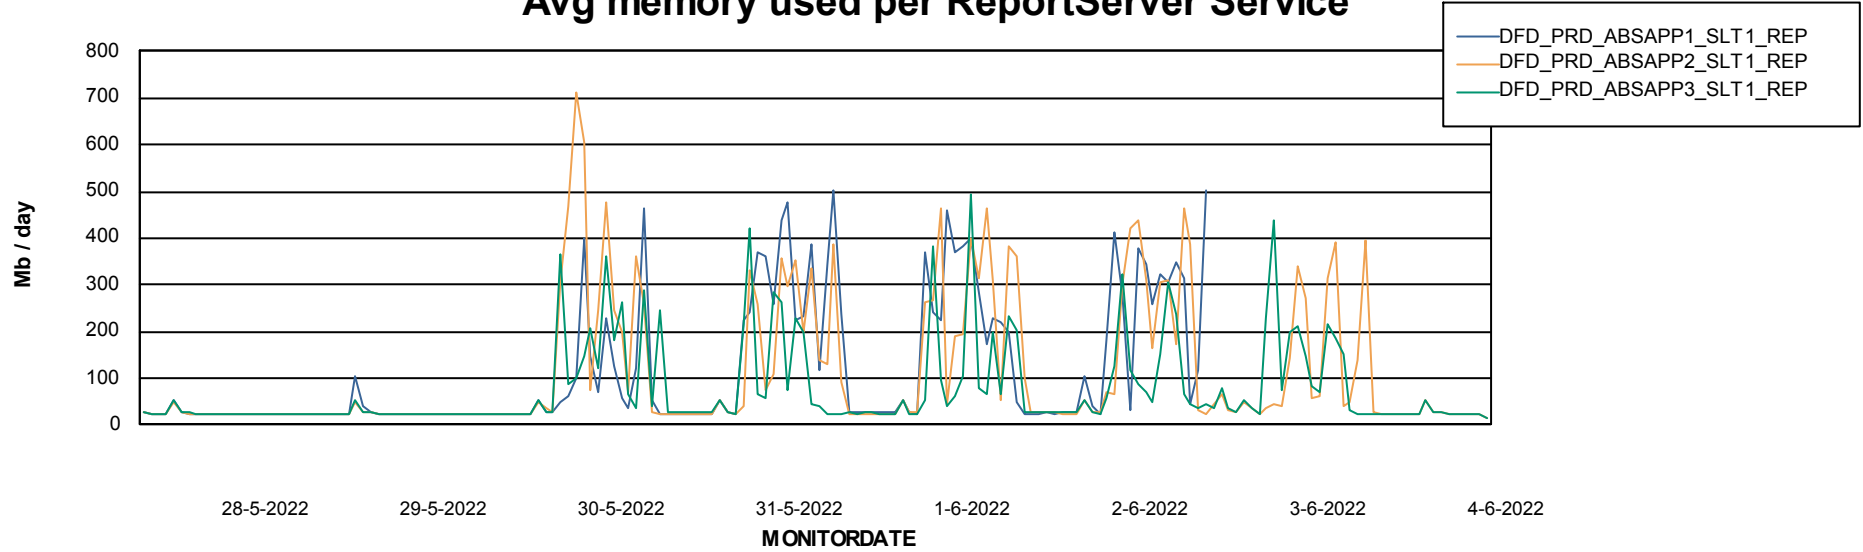

ABSSolute Application ReportServer Services

Avg memory used per ReportServer Service