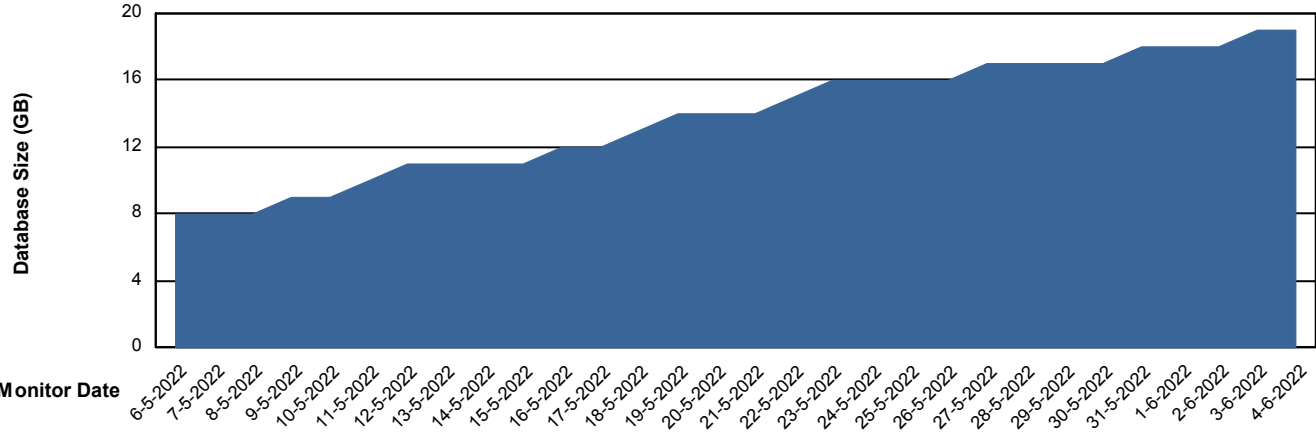

Weekly SLA Customer Report

Customer DFD_Production
Database ID 39

Database Performance DFDDB_Production

DB Processes Max 600
DB Processes Max 4

Weekly SLA Customer Report

Customer DFD_Production
 Database ID 39

DATABASE SIZE DFDDDB_Production

Database growth over last month

Database Tablespace DFDDDB_Production

Date	Tablespace Name	Filesize (Gb)	Usedsize (Gb)	Percentage free
4-6-2022	ABSDATA	83	0	100
	INDX	161	16	90
3-6-2022	ABSDATA	83	0	100
	INDX	161	16	90
2-6-2022	ABSDATA	83	0	100
	INDX	161	16	90
1-6-2022	ABSDATA	83	0	100
	INDX	161	16	90
31-5-2022	ABSDATA	83	0	100
	INDX	161	15	91
30-5-2022	ABSDATA	83	0	100
	INDX	161	15	91
29-5-2022	ABSDATA	83	0	100
	INDX	161	15	91