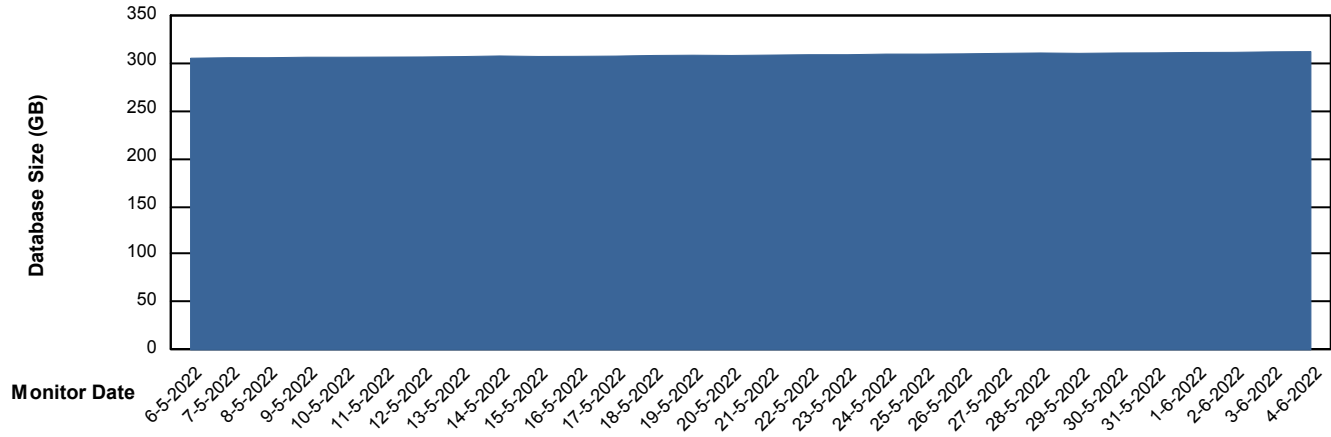

DATABASE SIZE BGGDB_BI

Database growth over last month