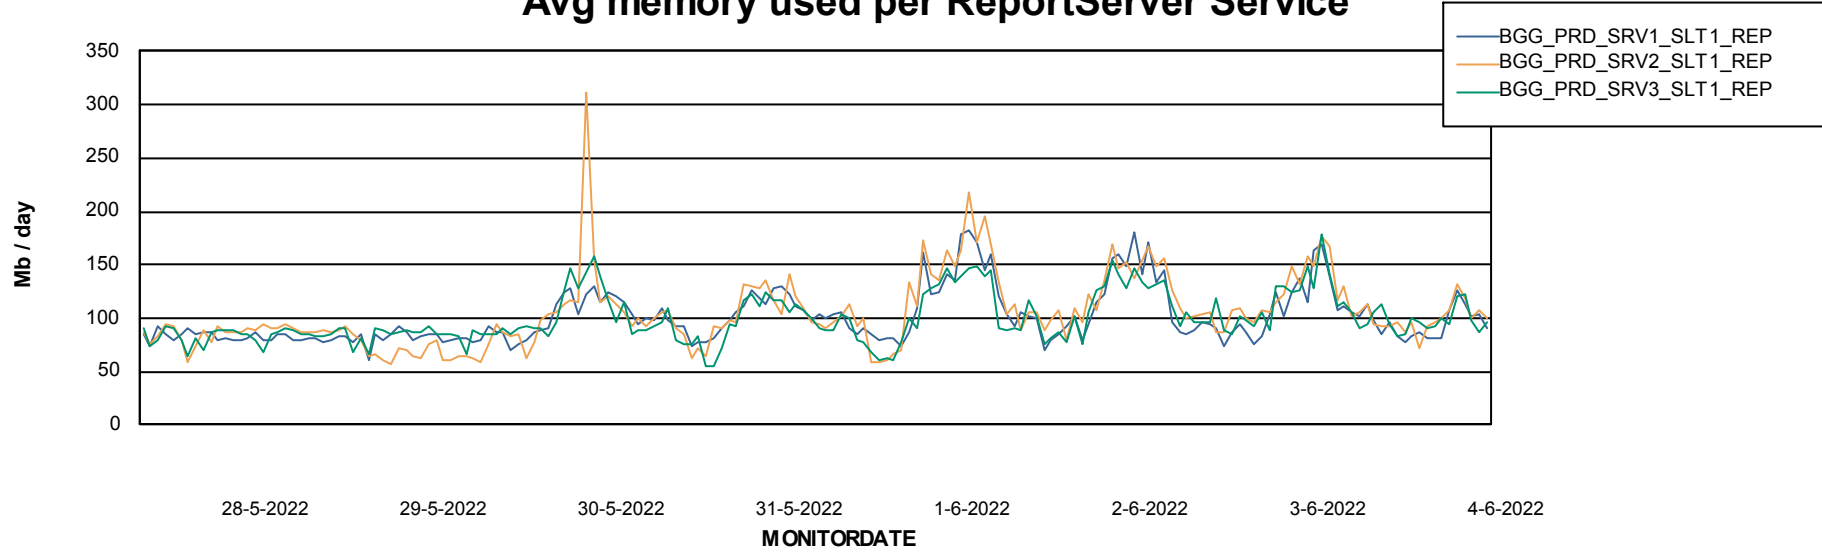

ABSSolute Application ReportServer Services

Avg memory used per ReportServer Service