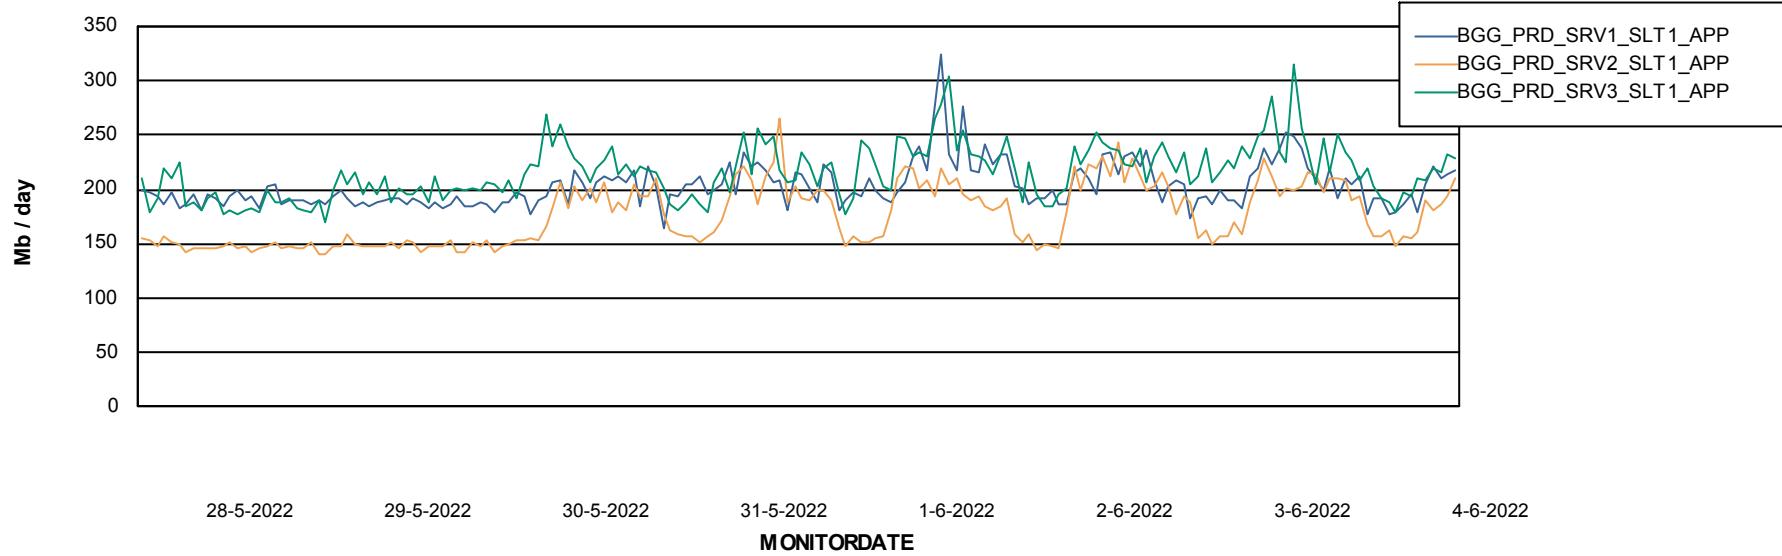

ABSSolute Application Server Services

Avg memory used per ABS Server Service