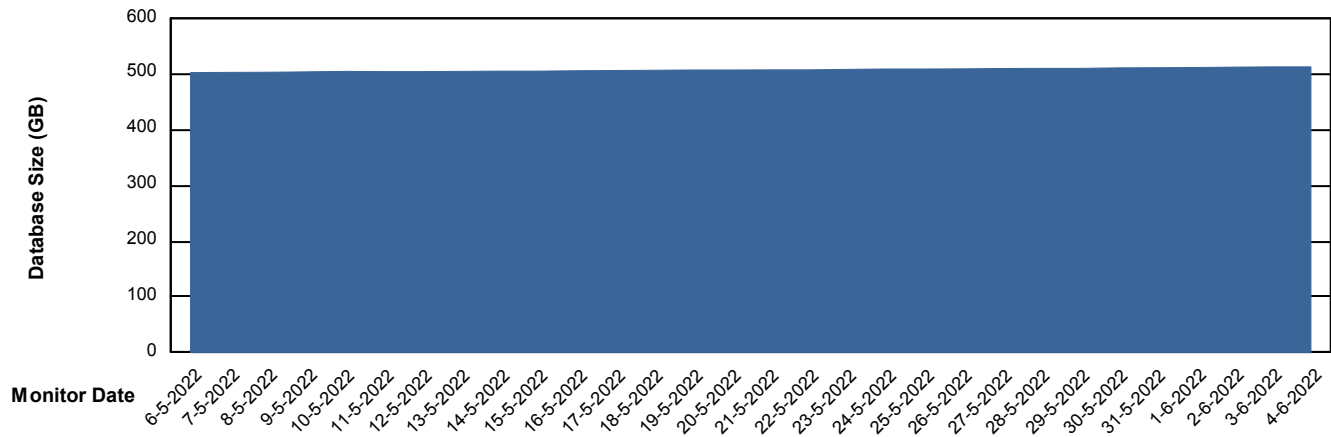

DATABASE SIZE BGGDB_Production

Database growth over last month