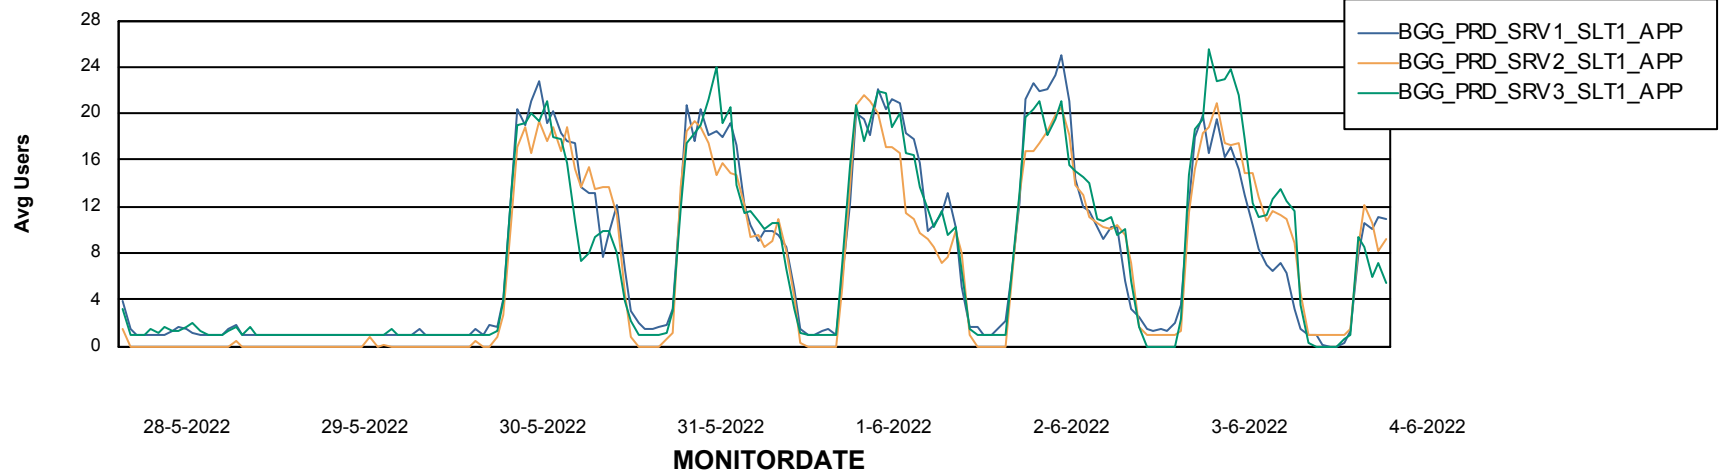

Avg users per day per ABS server