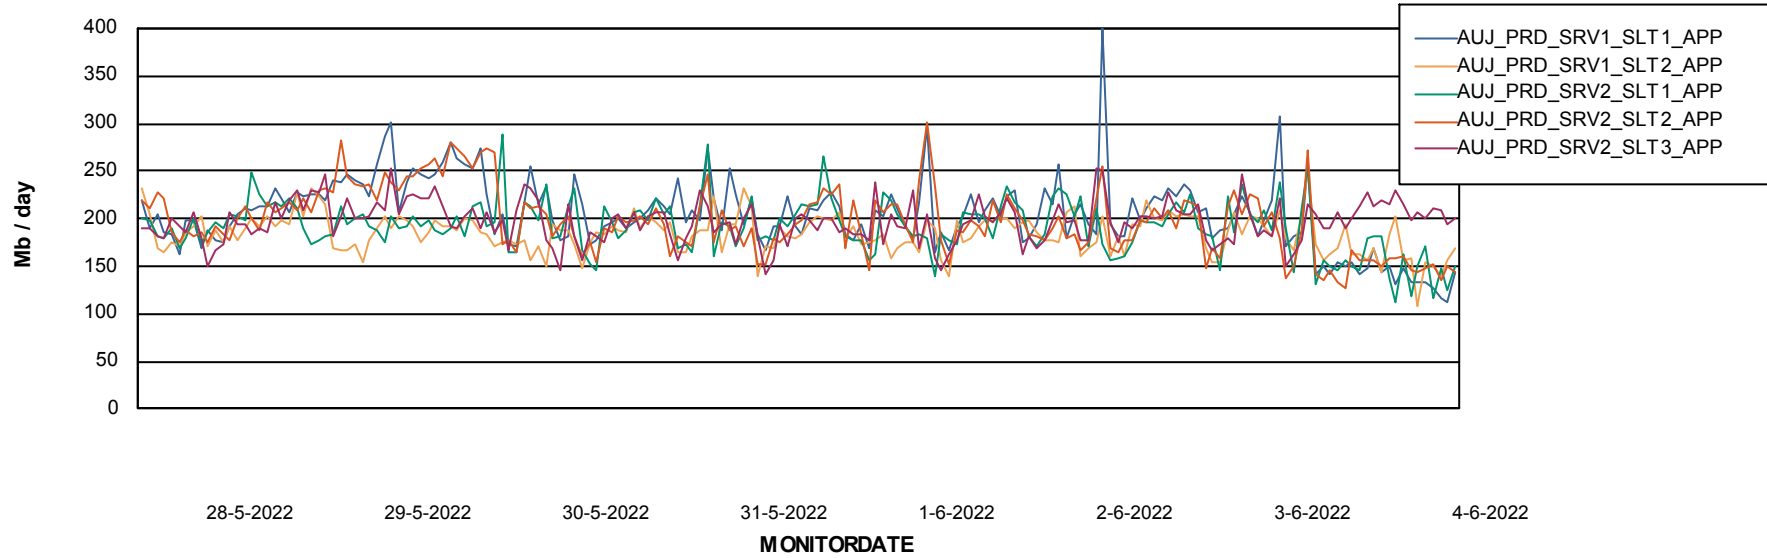

ABSSolute Application Server Services

Avg memory used per ABS Server Service