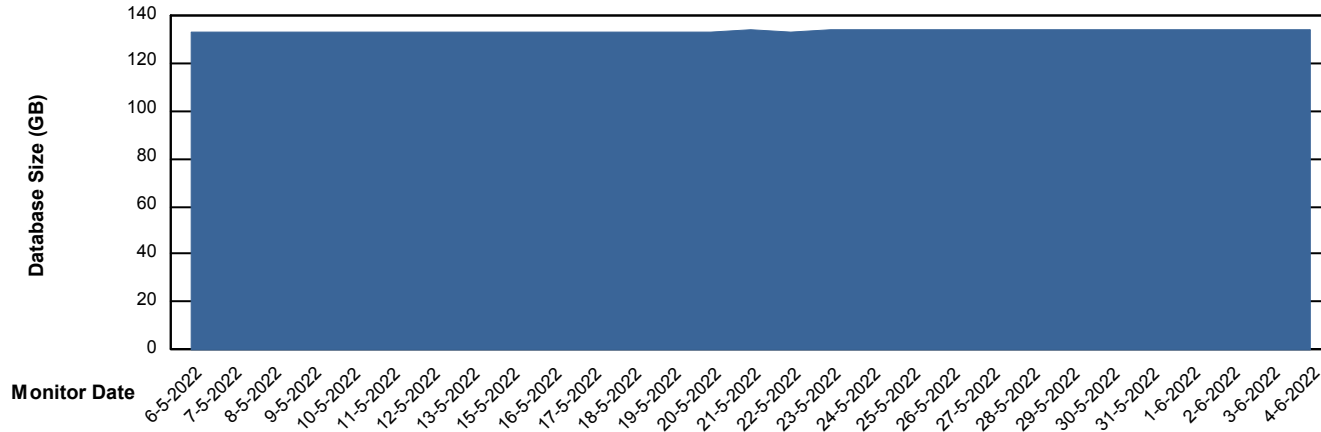

DATABASE SIZE AUJ Prod. BI DB (PABSBI1 server)

Database growth over last month