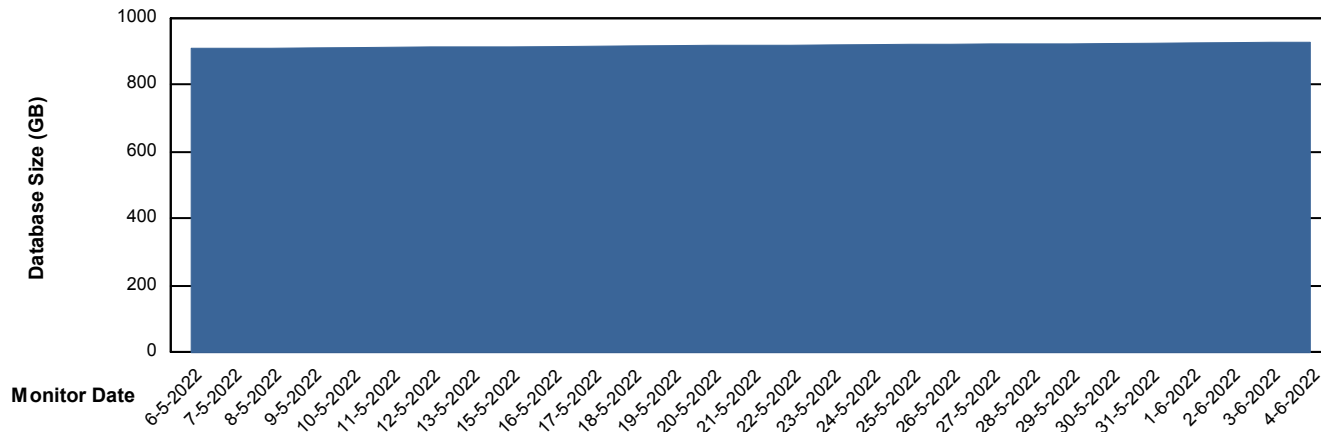

Weekly SLA Customer Report

Customer AUJ Production
Database ID 41

DATABASE SIZE AUJ Prod. BI DB (PABSBI1 server)

Database growth over last month

DATABASE SIZE AUJ_DB1_Primary

Database growth over last month