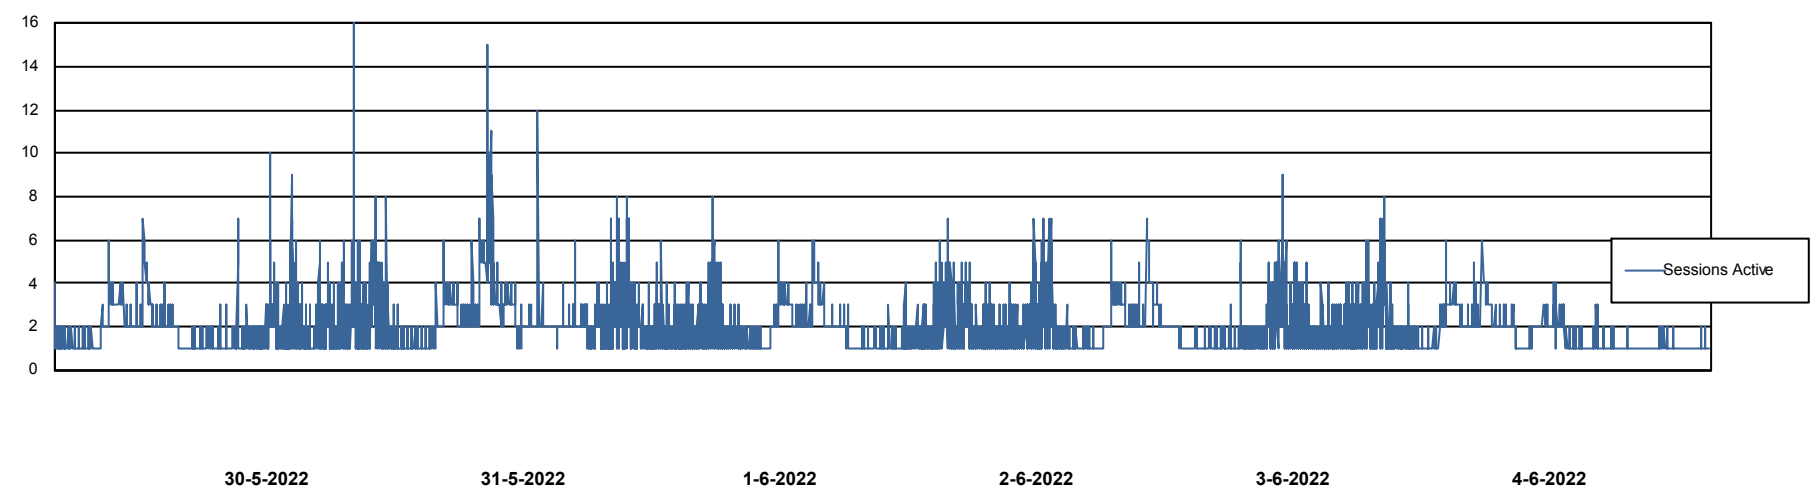

Weekly SLA Customer Report

Customer AUJ Production
Database ID 41

Database Performance AUJ Prod. BI DB (PABSBI1 server)

Weekly SLA Customer Report

Customer AUJ Production
Database ID 41

Database Performance AUJ_DB1_Primary