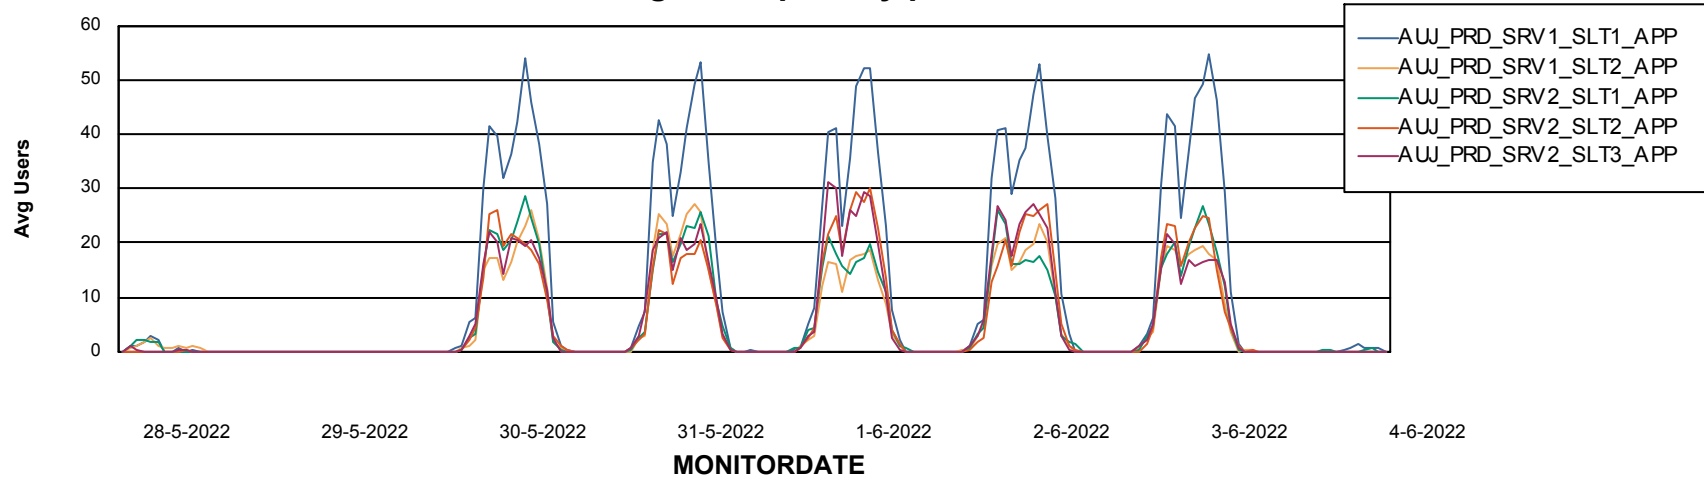

Weekly SLA Customer Report

Customer AUJ Production
Database ID 41

ABSSolute Application Server Services

Avg memory used per ABS Server Service

Avg users per day per ABS server

Weekly SLA Customer Report

Customer AUJ Production
Database ID 41