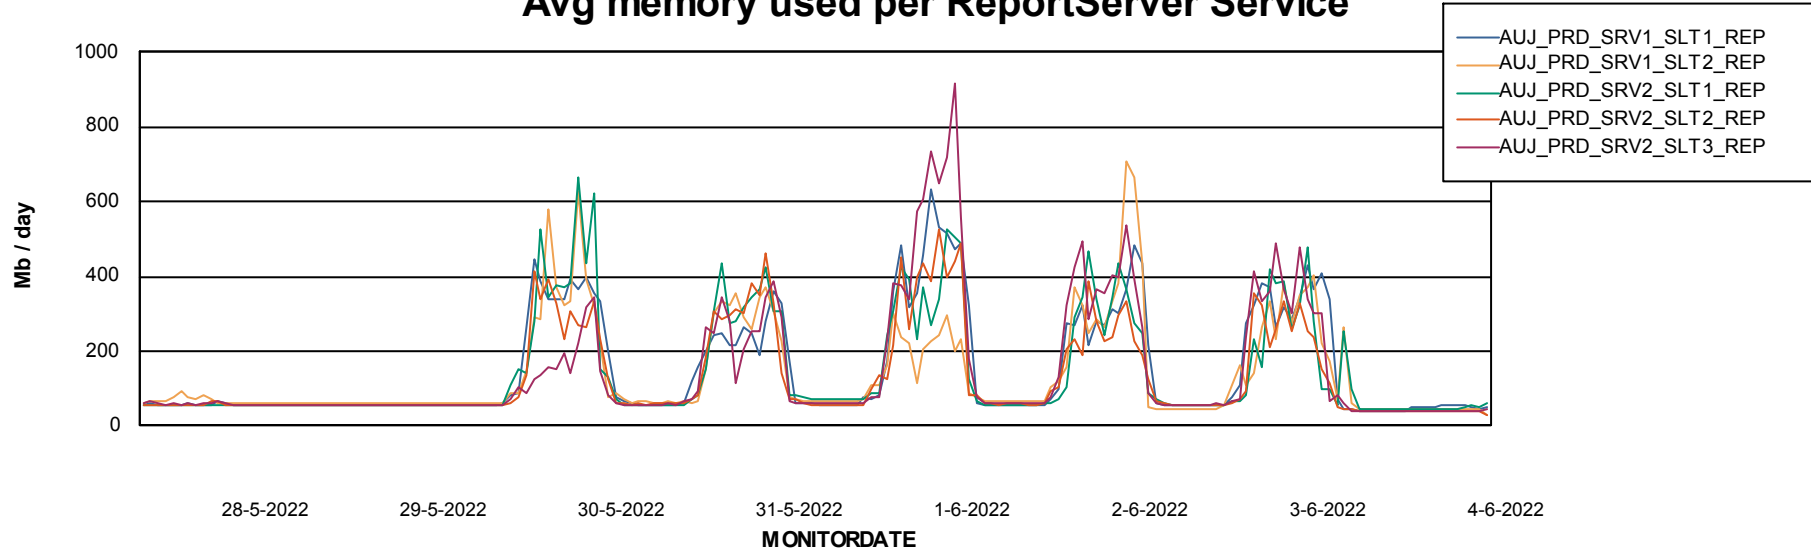

ABSSolute Application ReportServer Services

Avg memory used per ReportServer Service