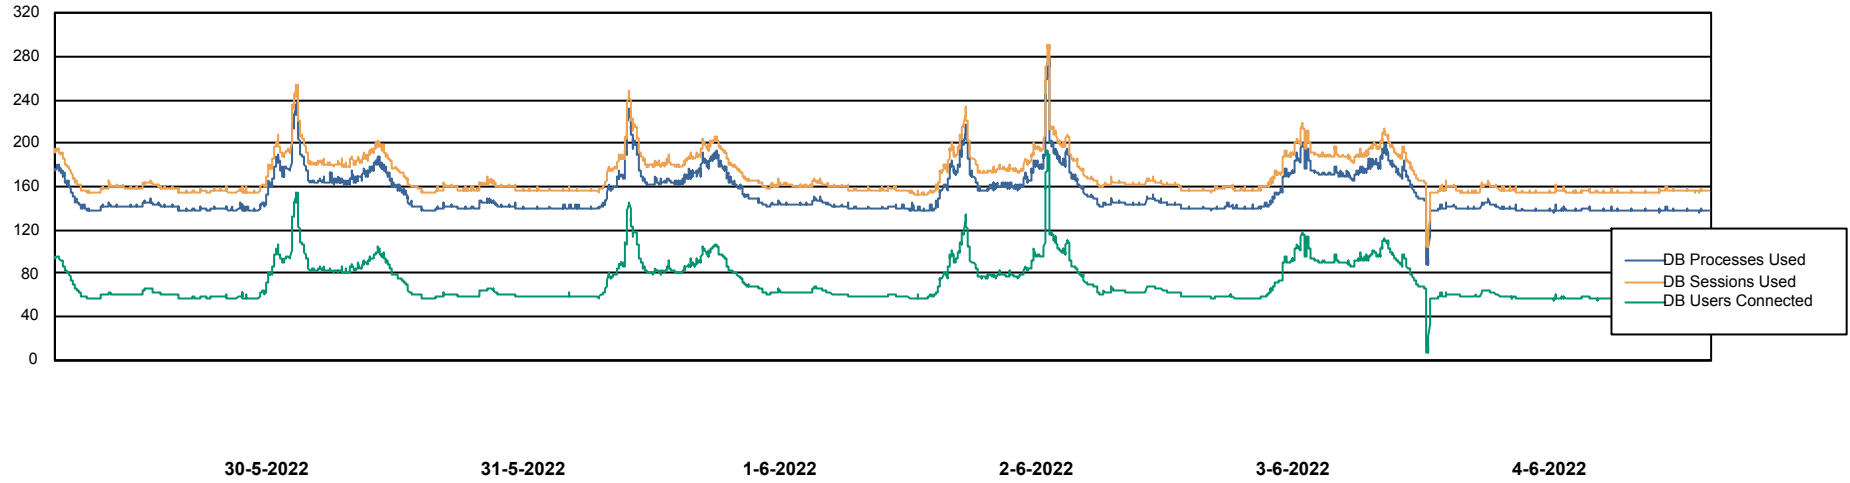

Weekly SLA Customer Report

Customer AUJ Production
Database ID 41

Database Performance AUJ Prod. BI DB (PABSBI1 server)

Weekly SLA Customer Report

Customer AUJ Production
Database ID 41

Database Performance AUJ_DB1_Primary