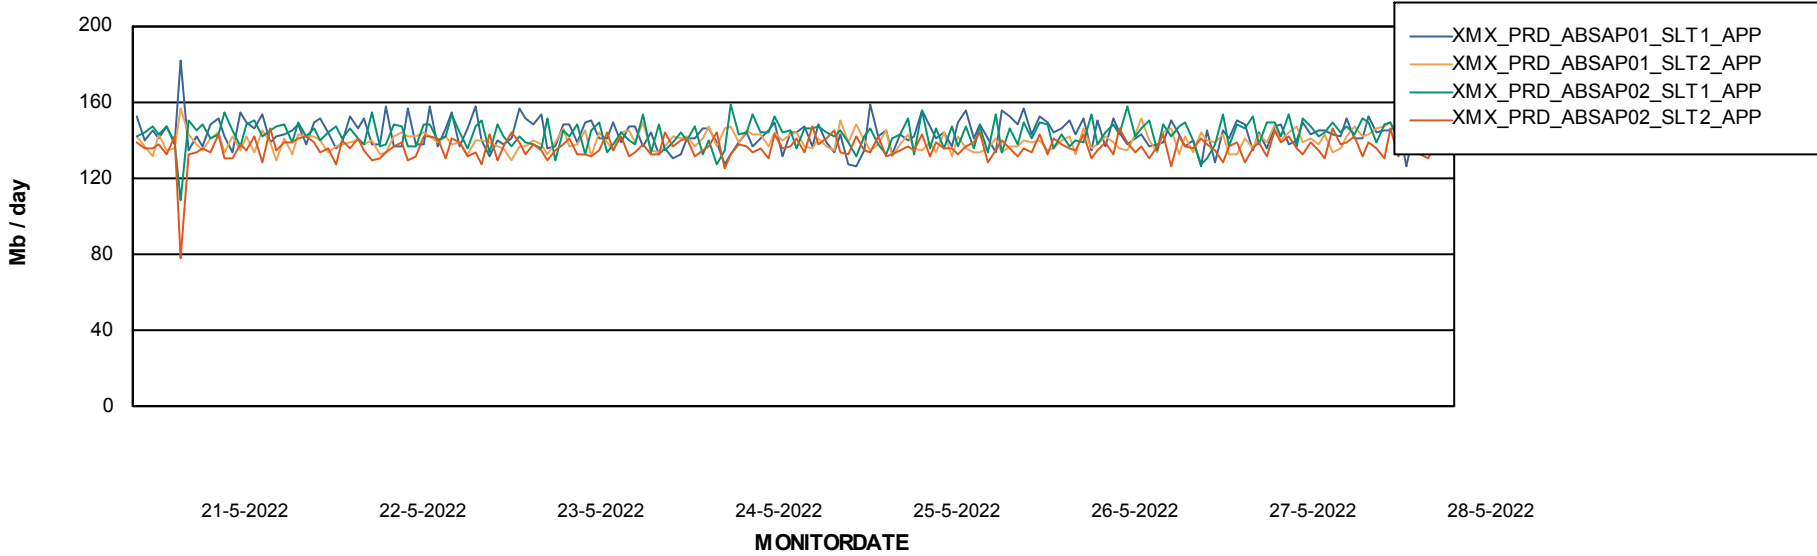

Date	Tablespace Name	Filesize (Gb)	Usedsize (Gb)	Percentage free
28-5-2022	ABSDATA	4	0	91
	INDX	8	0	100
27-5-2022	ABSDATA	4	0	91
	INDX	8	0	100
26-5-2022	ABSDATA	4	0	91
	INDX	8	0	100
25-5-2022	ABSDATA	4	0	91
	INDX	8	0	100
24-5-2022	ABSDATA	4	0	91
	INDX	8	0	100
23-5-2022	ABSDATA	4	0	91
	INDX	8	0	100
22-5-2022	ABSDATA	4	0	91
	INDX	8	0	100

Weekly SLA Customer Report

Customer XMX Production
Database ID 146

Standby Database Health XMX Production

Recovery lag for last 7 days

Weekly SLA Customer Report

Customer XMX Production
Database ID 146

ABSSolute Application Server Services

Avg memory used per ABS Server Service

Avg users per day per ABS server

Weekly SLA Customer Report

Customer XMX Production
Database ID 146

ABSSolute Application ReportServer Services

Avg memory used per ReportServer Service