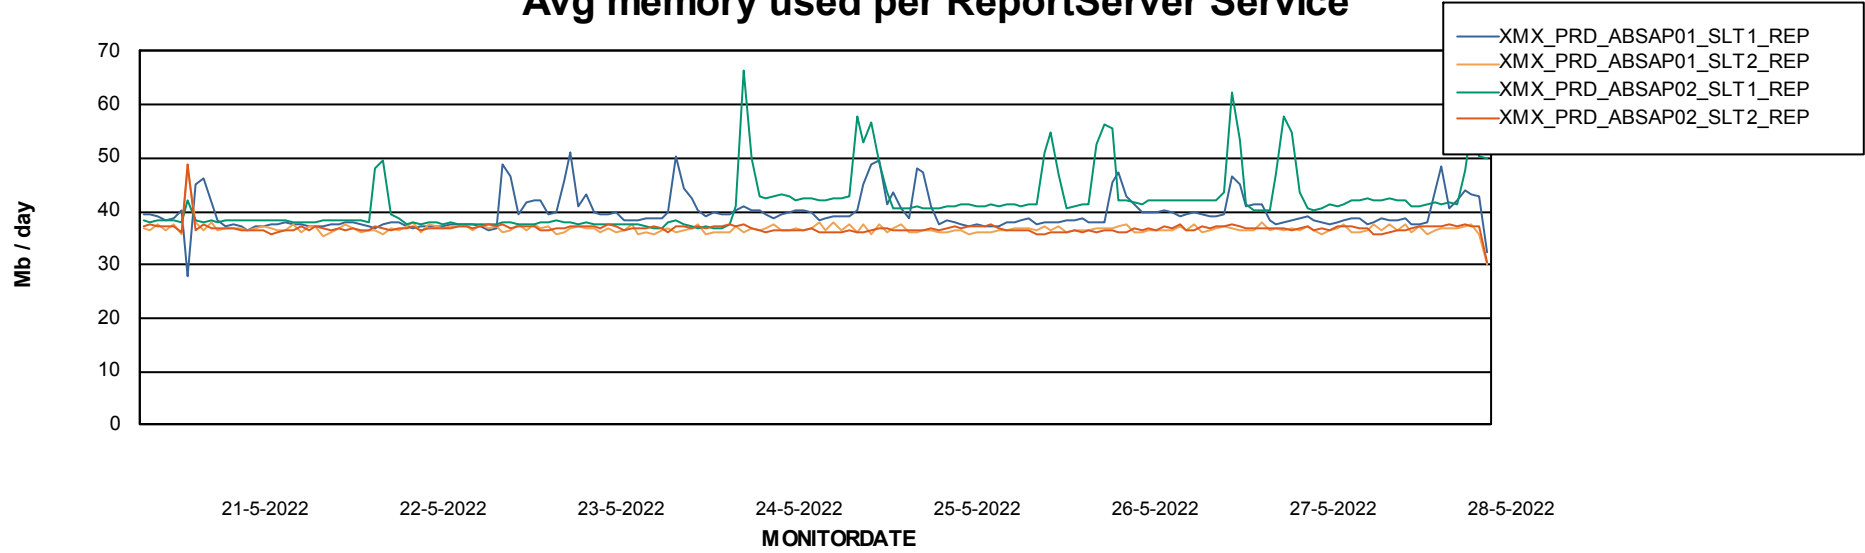

Avg memory used per ABS Server Service

Avg users per day per ABS server

Weekly SLA Customer Report

Customer XMX Production
Database ID 146

ABSSolute Application ReportServer Services

Avg memory used per ReportServer Service

Weekly SLA Customer Report

Customer XMX Production
Database ID 146

ABSSolute Web Component Services

Avg memory used per ABS Web component

Weekly SLA Customer Report

Customer XMX Production
Database ID 146

Disaster per ABS component