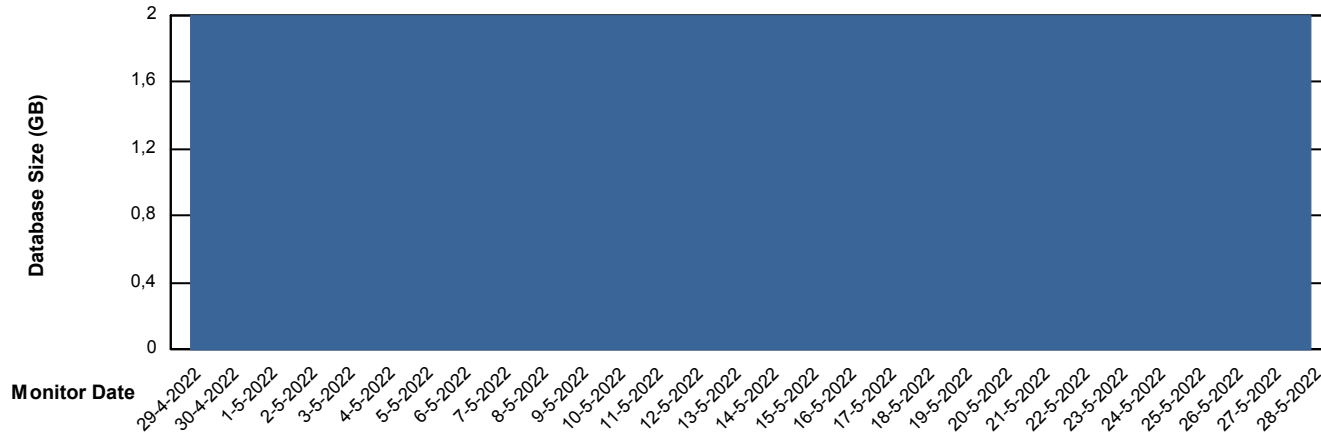

DB Processes Max 1,000
DB Processes Max 4
DB Processes Max 0

Weekly SLA Customer Report

Customer XMX Production
 Database ID 146

DATABASE SIZE XMX_PROD_ABSDB01_PRDB

Database growth over last month

Database Tablespace XMX_PROD_ABSDB01_PRDB