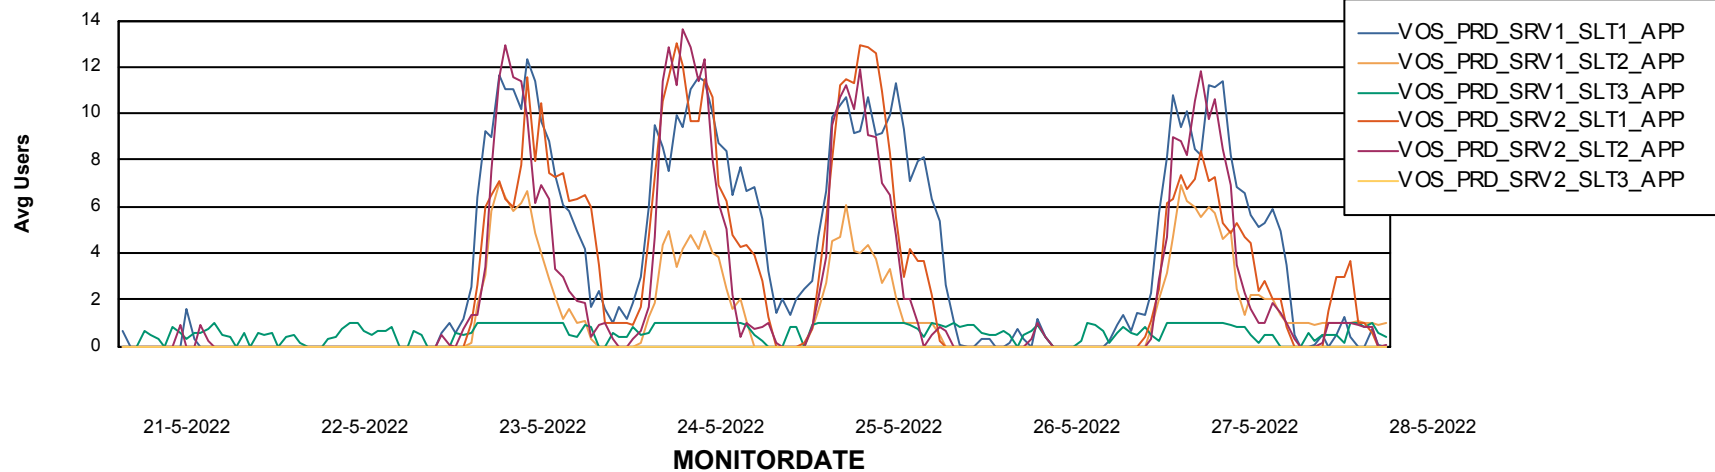

Weekly SLA Customer Report

Customer VOS_Production
Database ID 143

ABSSolute Application Server Services

Avg memory used per ABS Server Service

Avg users per day per ABS server

Weekly SLA Customer Report

Customer VOS_Production
Database ID 143