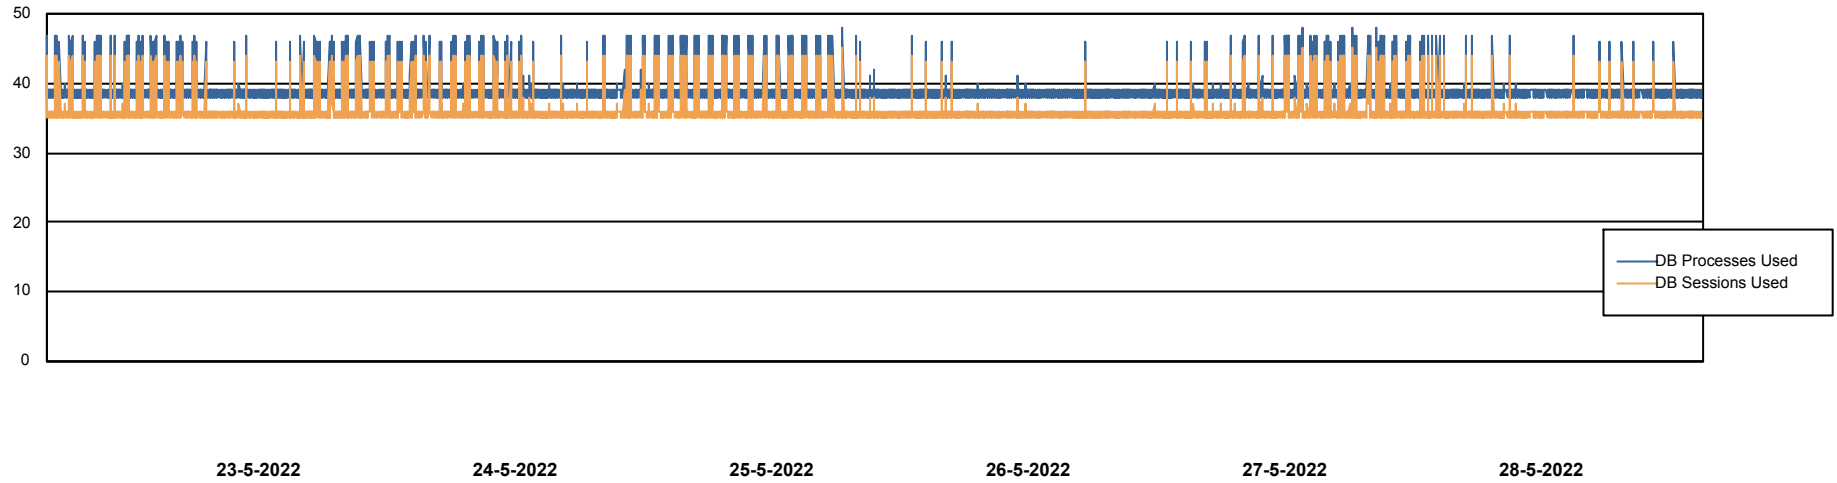

Database Performance VOSDB_Standby

DB Processes Max 1,000