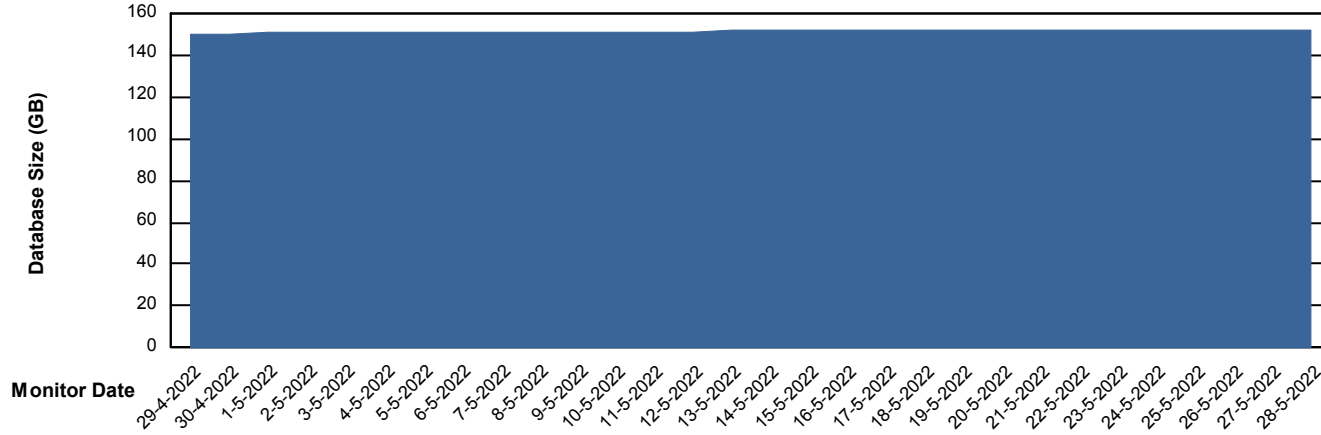

Customer VOS_Production
Database ID 143

Database Performance VOSDB_Standby

DB Processes Max 1,000

Weekly SLA Customer Report

Customer VOS_Production
Database ID 143

DATABASE SIZE VOSDB_BI

Database growth over last month