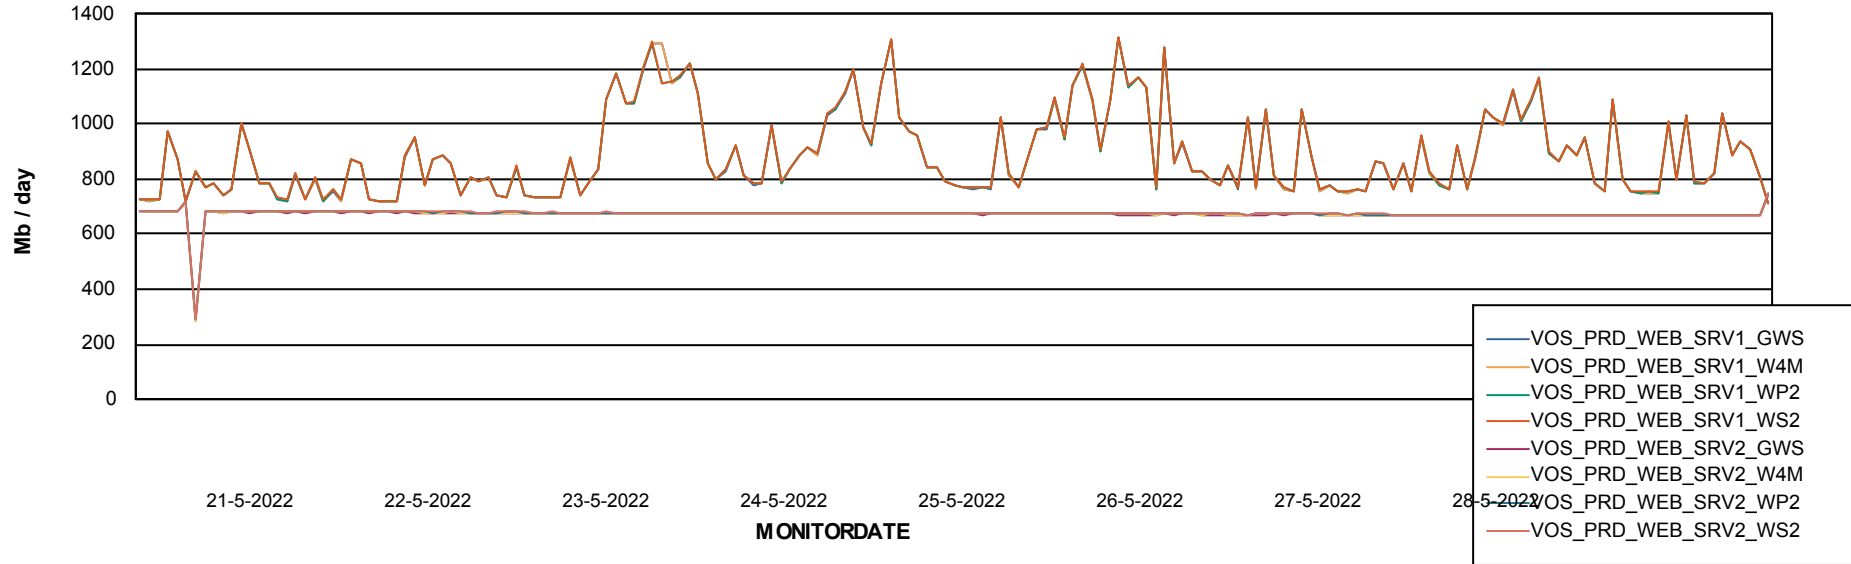

ABSSolute Application ReportServer Services

Avg memory used per ReportServer Service

Weekly SLA Customer Report

Customer VOS_Production
Database ID 143

ABSSolute Web Component Services

Avg memory used per ABS Web component