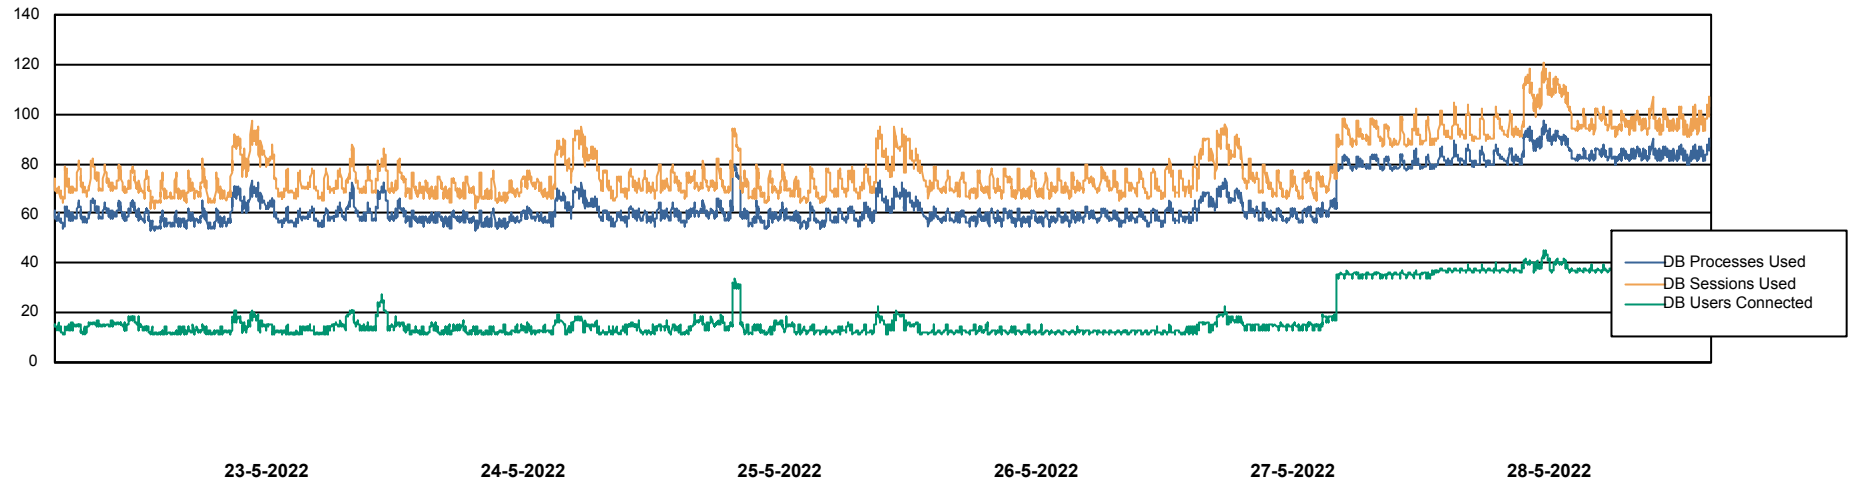

Database Performance VOSDB_BI