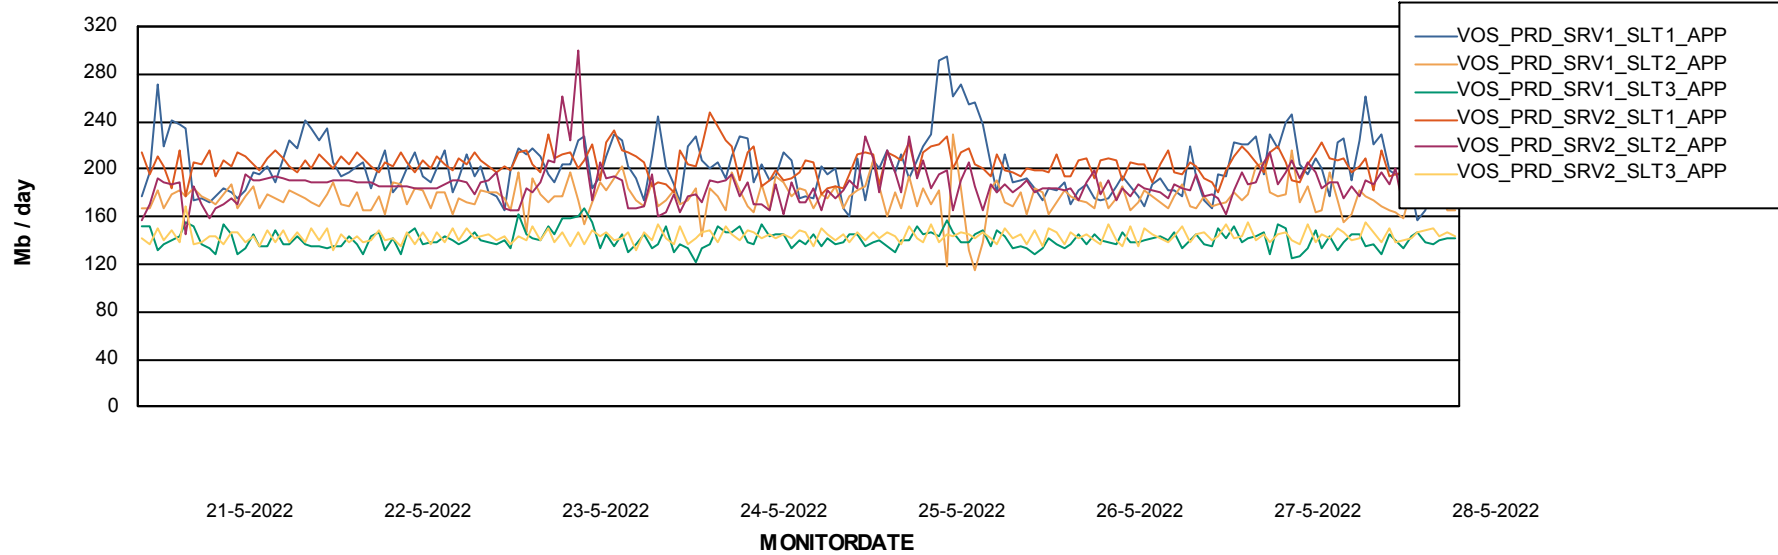

ABSSolute Application Server Services

Avg memory used per ABS Server Service