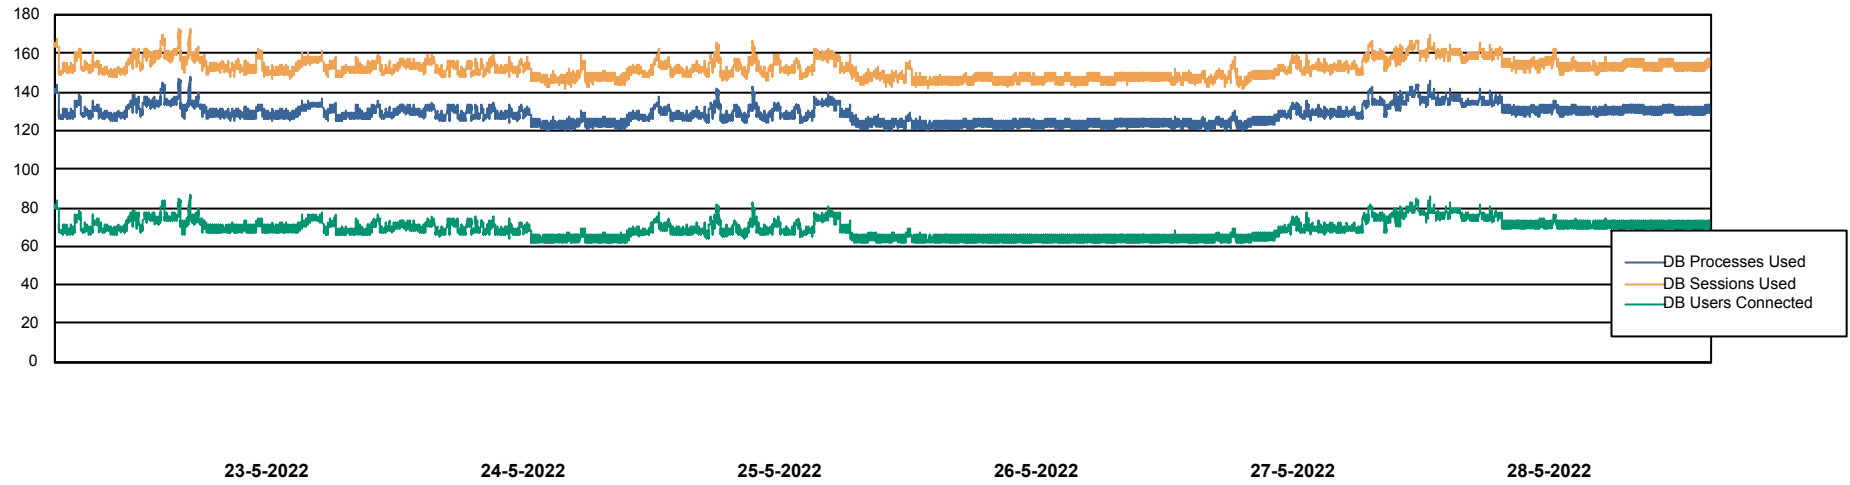

Weekly SLA Customer Report

Customer VOS_Production
Database ID 143

Database Performance VOSDB_BI

Weekly SLA Customer Report

Customer VOS_Production
Database ID 143

Database Performance VOSDB_Production

Weekly SLA Customer Report