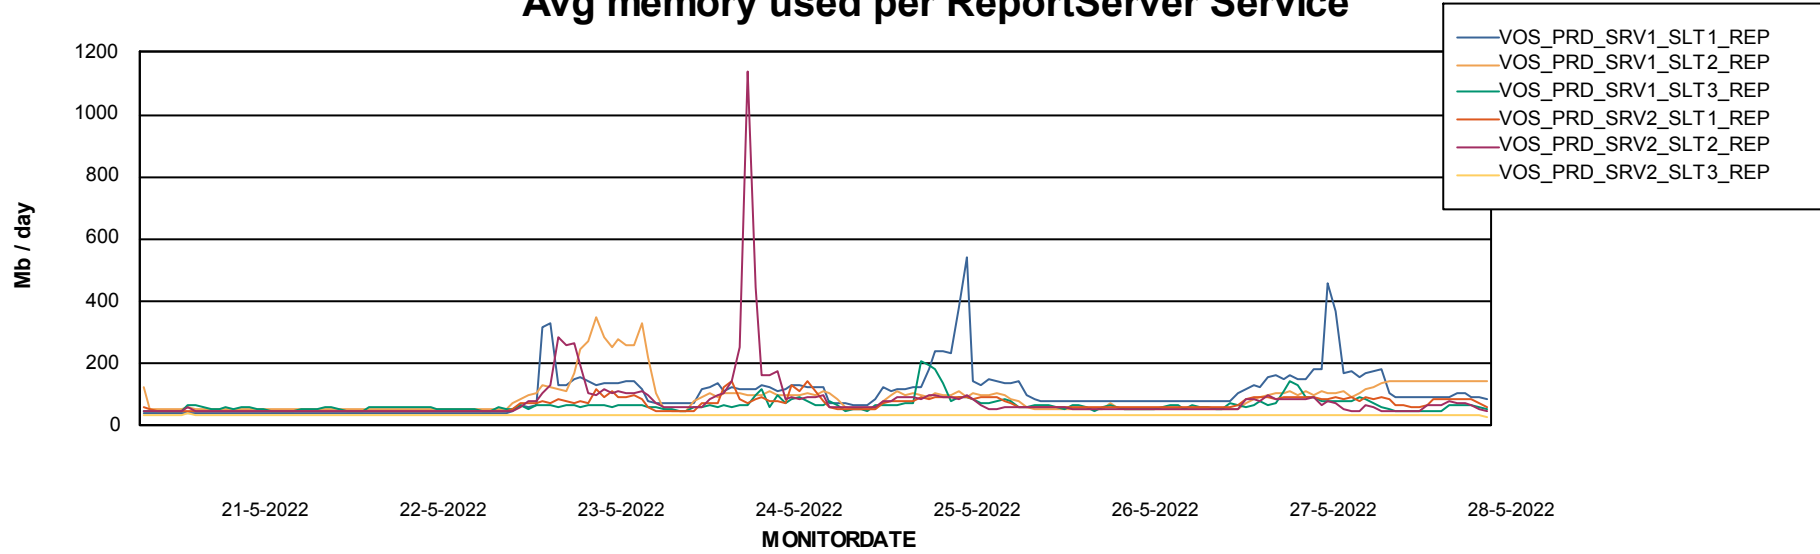

ABSSolute Application ReportServer Services

Avg memory used per ReportServer Service