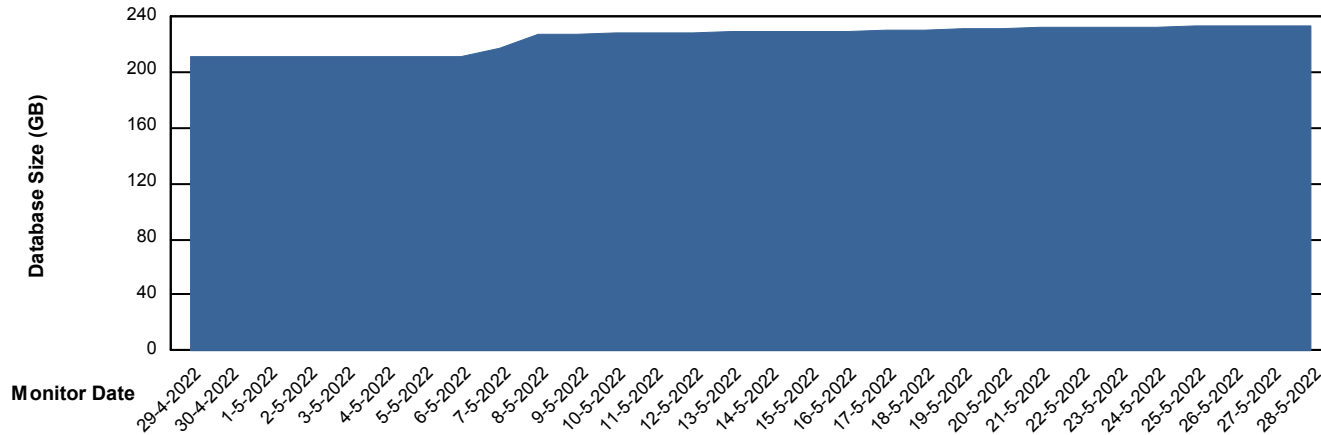

DATABASE SIZE VOSDB_Production

Database growth over last month