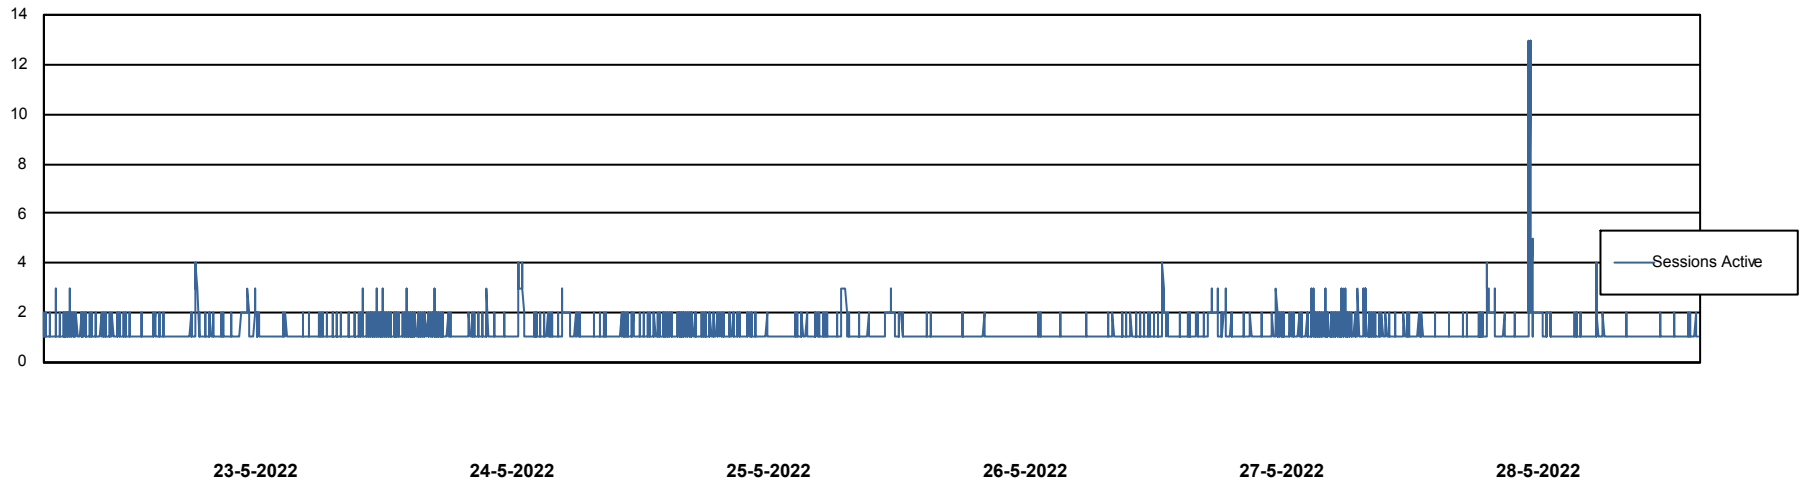

Database Performance STKDB_Production