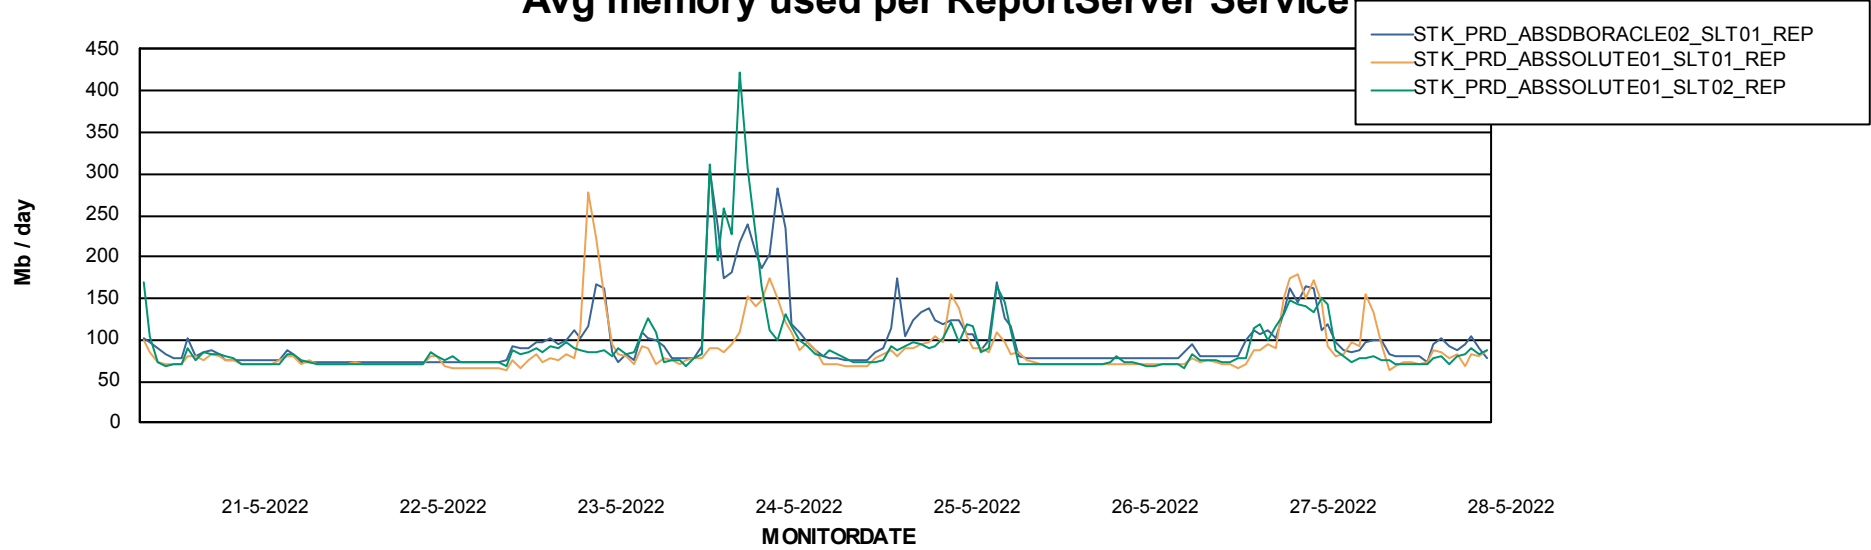

ABSSolute Application ReportServer Services

Avg memory used per ReportServer Service