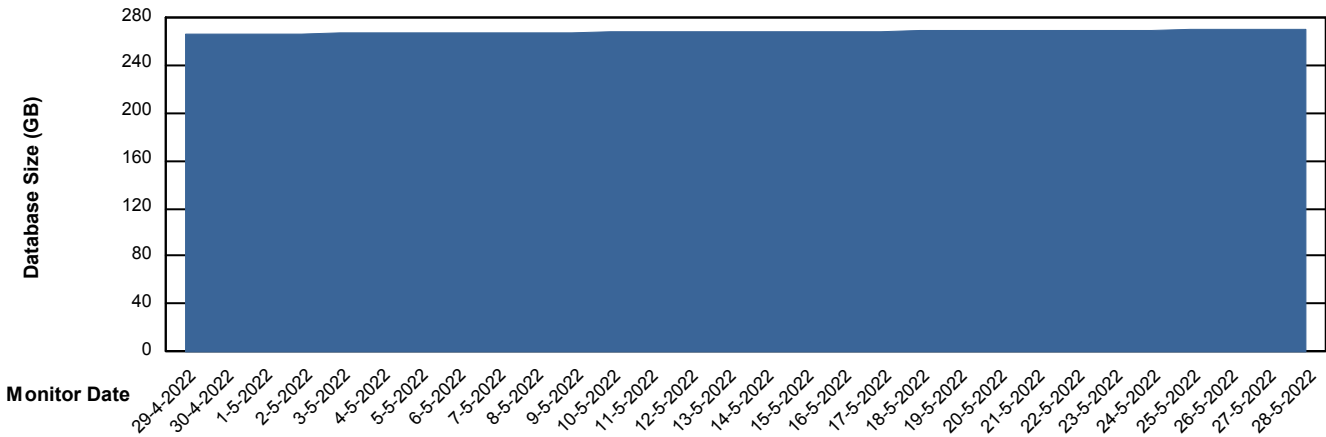

DATABASE SIZE STKDB_Production

Database growth over last month