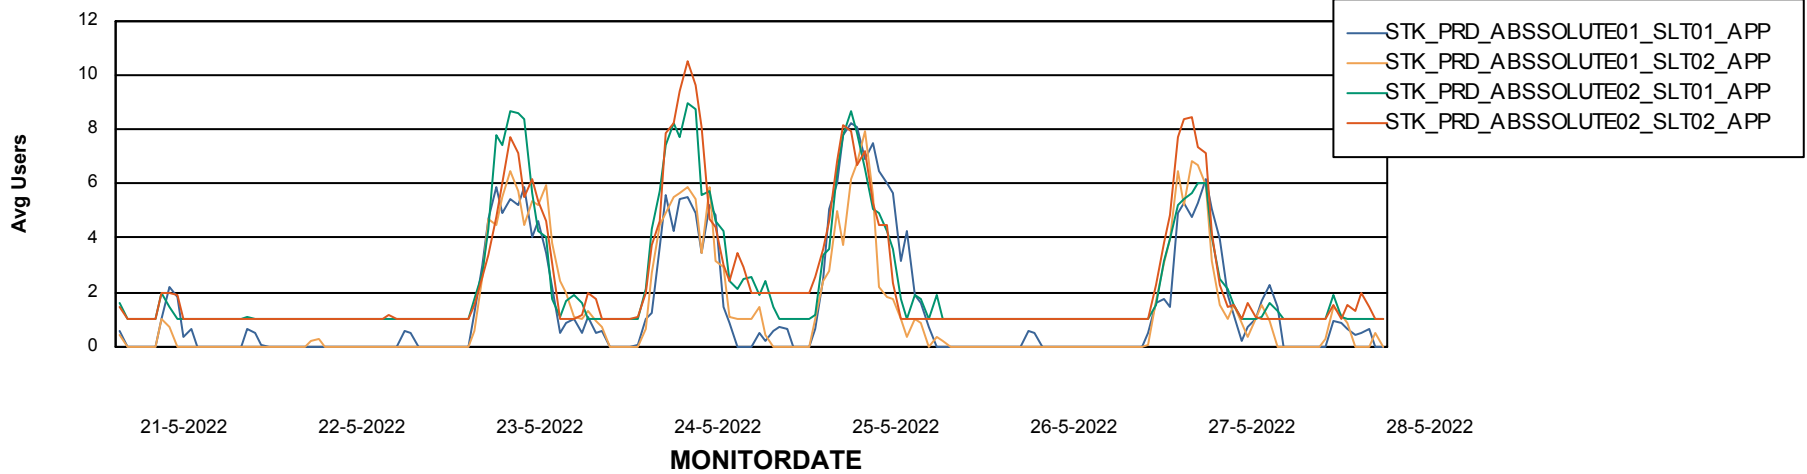

Avg users per day per ABS server