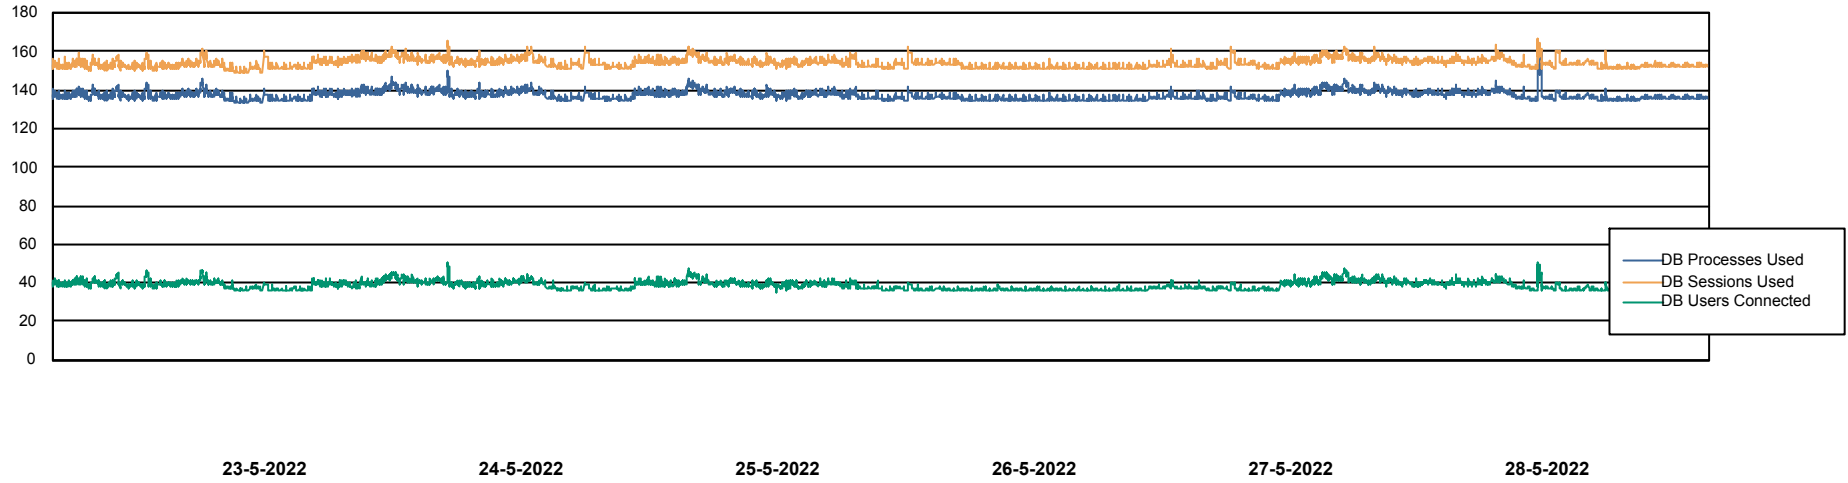

Database Performance STKDB_Production