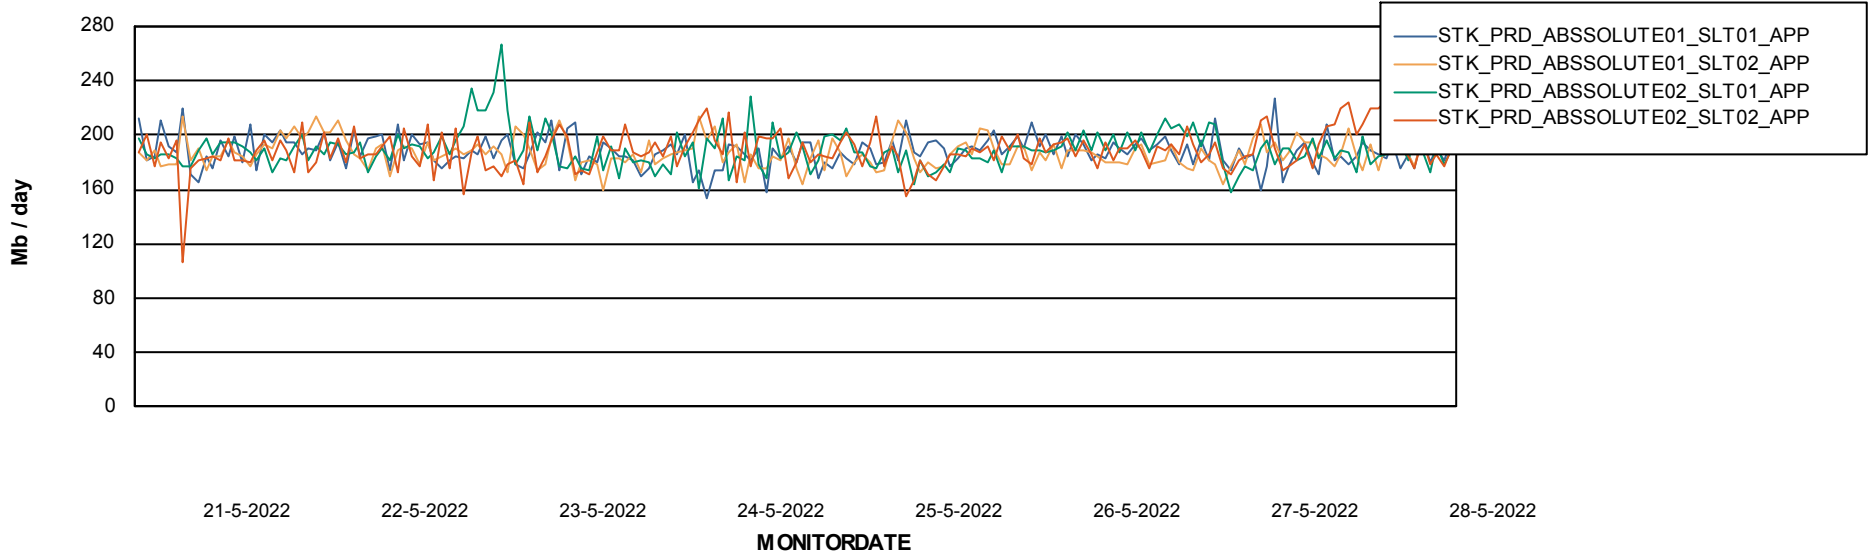

ABSSolute Application Server Services

Avg memory used per ABS Server Service