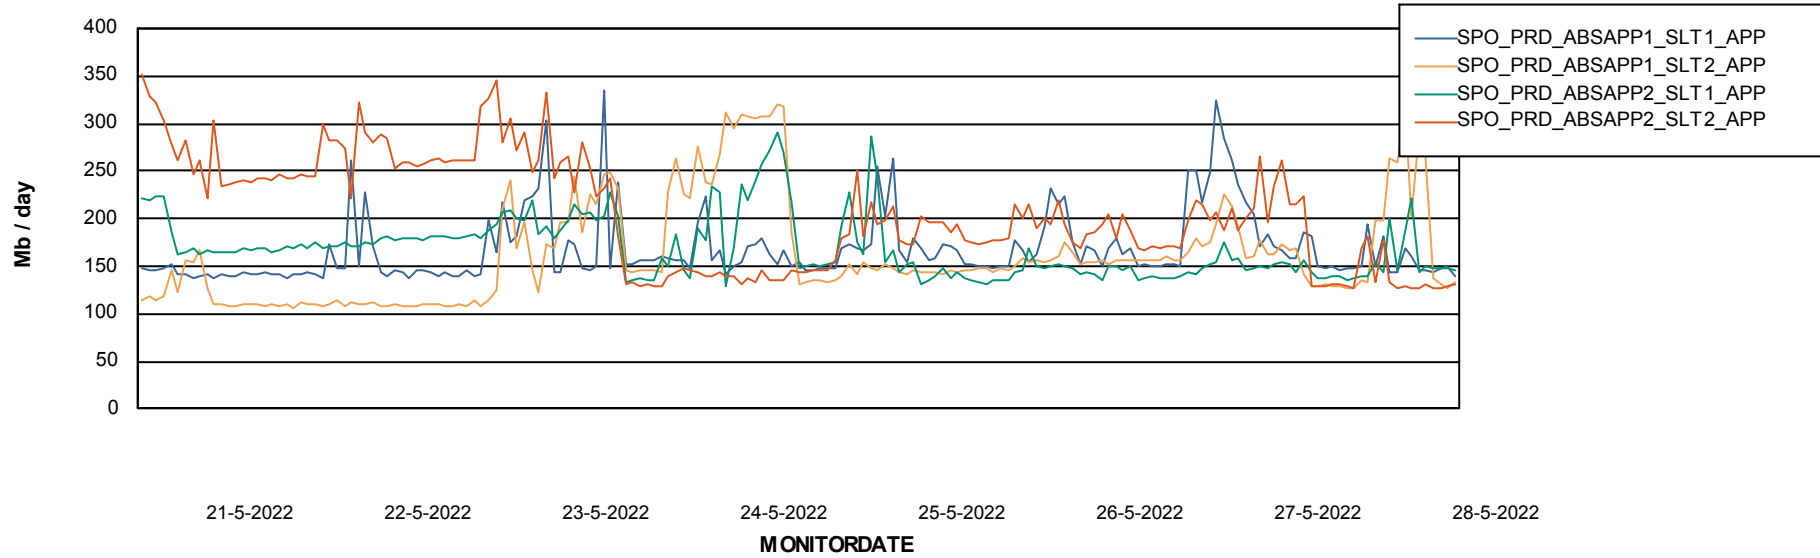

Standby Database Health SPO_Production Silver

Recovery lag for last 7 days

Weekly SLA Customer Report

Customer SPO_Production Silver
Database ID 57

ABSSolute Application Server Services

Avg memory used per ABS Server Service