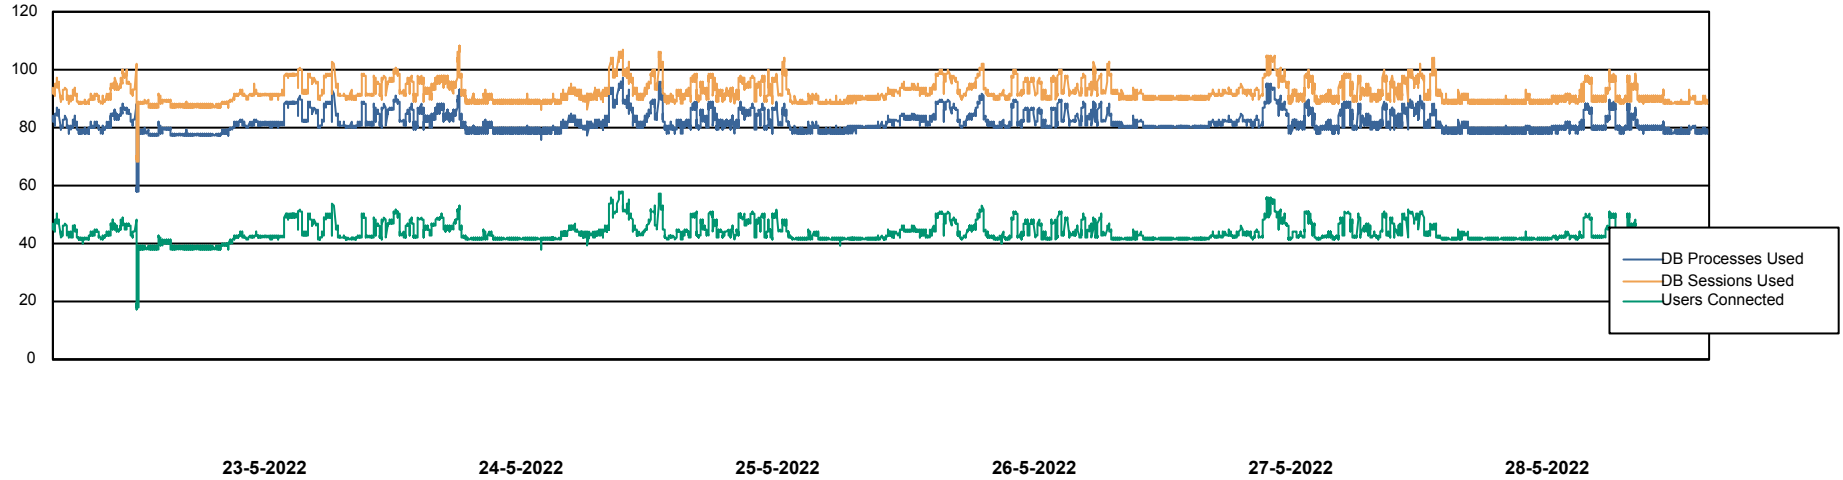

Weekly SLA Customer Report

Customer SPO_Production Silver
Database ID 57

Database Performance SPODB_BI

DB Processes Max 500
DB Sessions Max 772

Weekly SLA Customer Report

Customer SPO_Production Silver
Database ID 57

Database Performance SPODB_Production

DB Processes Max 300
DB Sessions Max 472

Weekly SLA Customer Report

Customer SPO_Production Silver
Database ID 57

Database Performance SPODB_Standby

DB Processes Max 300
DB Sessions Max 472