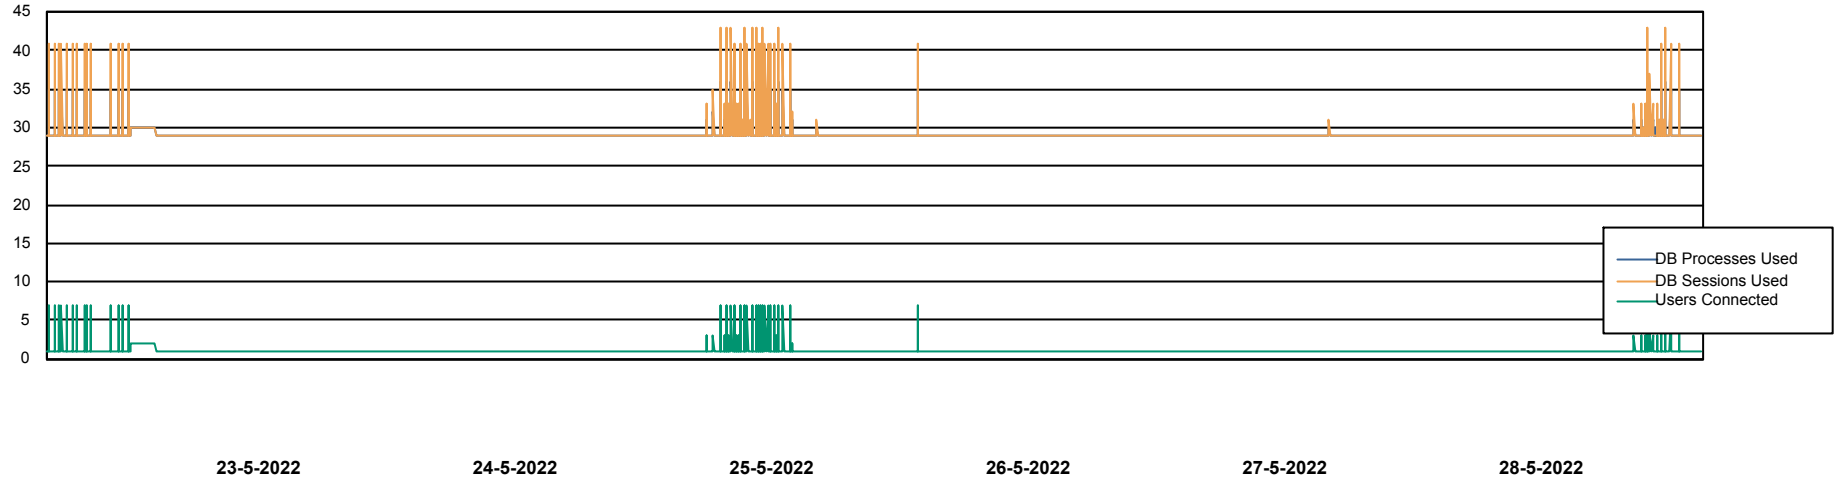

Database Performance SPODB_Production

DB Processes Max 300
DB Sessions Max 472

Weekly SLA Customer Report

Customer SPO_Production Silver
Database ID 57

Database Performance SPODB_Standby

DB Processes Max 300
DB Sessions Max 472

Weekly SLA Customer Report

Customer SPO_Production Silver
Database ID 57

DATABASE SIZE SPODB_BI

Database growth over last month

DATABASE SIZE SPODB_Production

Database growth over last month

Weekly SLA Customer Report