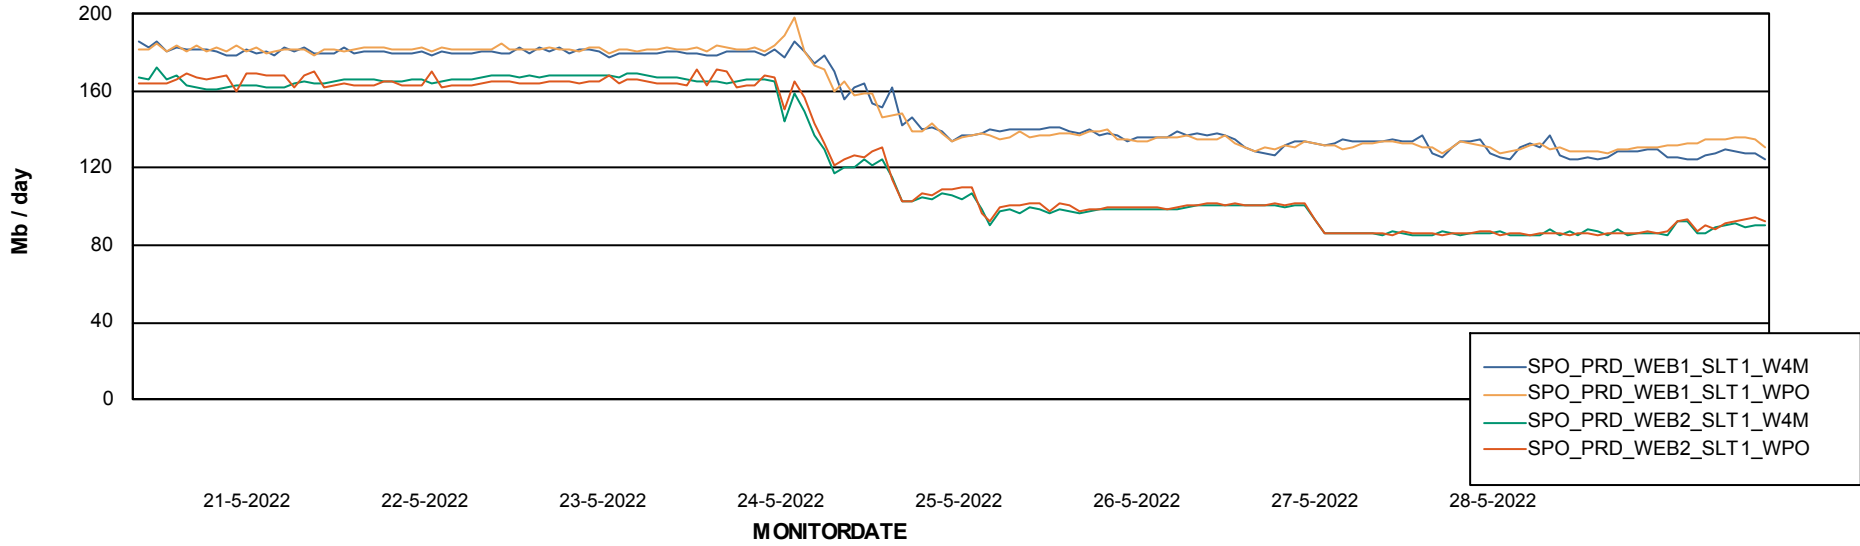

ABSSolute Web Component Services

Avg memory used per ABS Web component