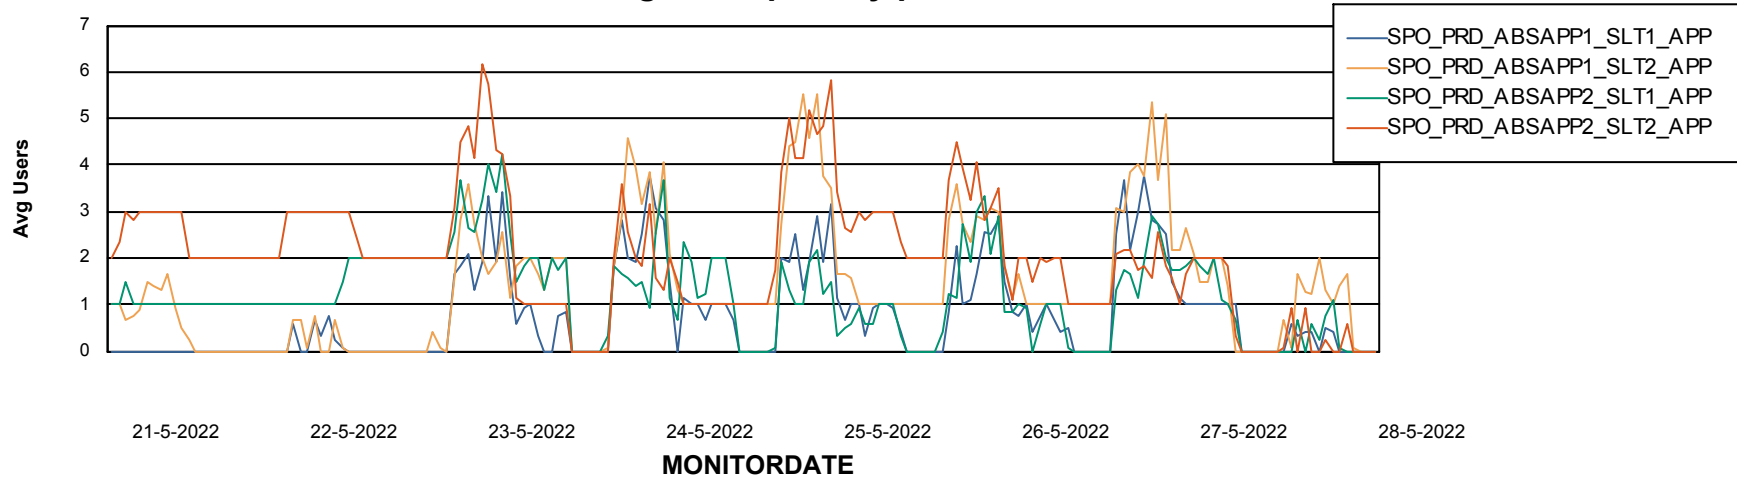

Avg users per day per ABS server