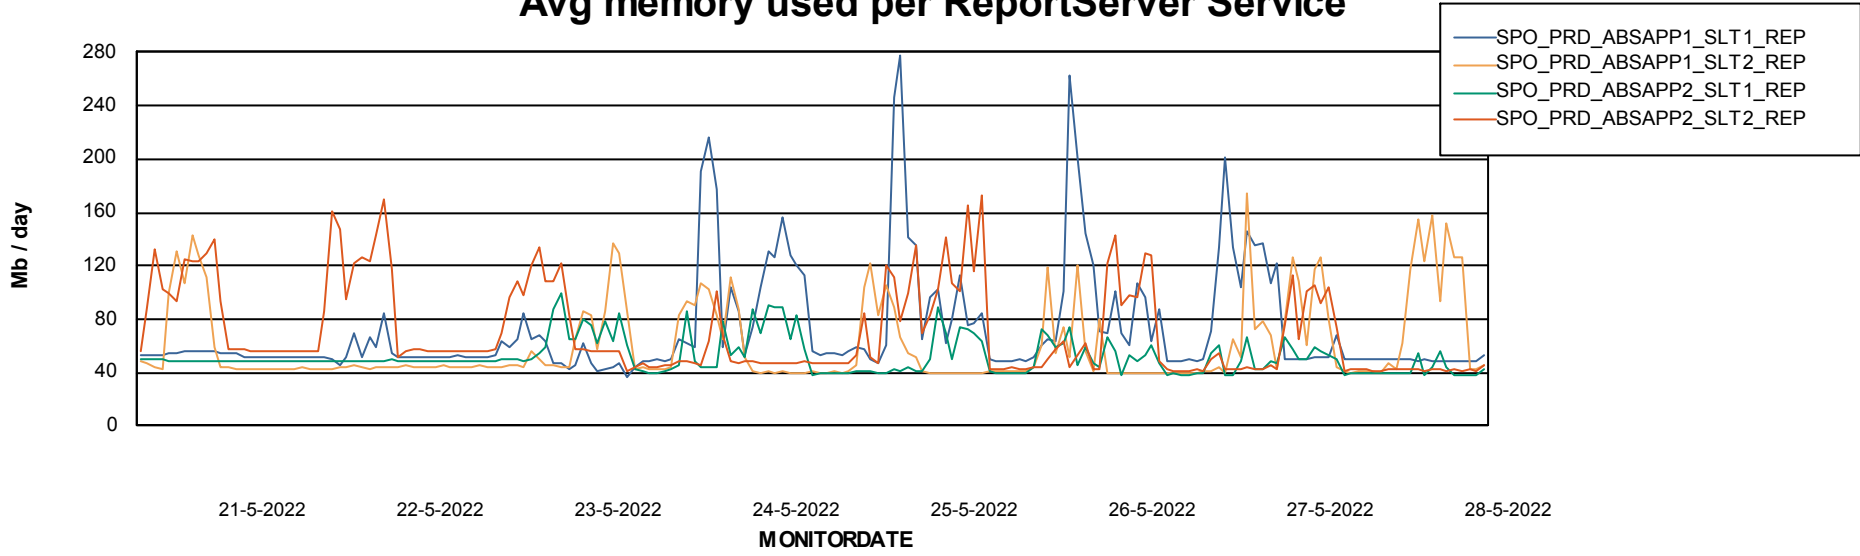

Avg users per day per ABS server

Weekly SLA Customer Report

Customer SPO_Production Silver
Database ID 57

ABSSolute Application ReportServer Services

Avg memory used per ReportServer Service

Weekly SLA Customer Report