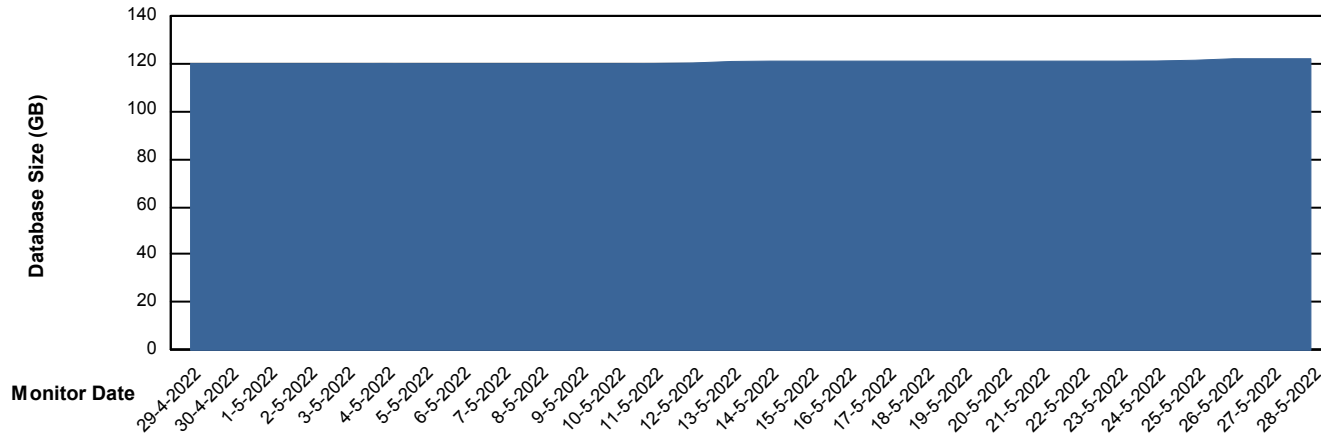

Weekly SLA Customer Report

Customer SPO_Production Silver
Database ID 57

DATABASE SIZE SPODB_BI

Database growth over last month

DATABASE SIZE SPODB_Production

Database growth over last month

Weekly SLA Customer Report

Customer SPO_Production Silver
Database ID 57

Database Tablespace		SPODB_BI		
Date	Tablespace Name	Filesize (Gb)	Usedsize (Gb)	Percentage free
28-5-2022	ABSDATA	34	27	21
	INDX	80	36	55
27-5-2022	ABSDATA	34	27	21
	INDX	80	36	55
26-5-2022	ABSDATA	34	27	21
	INDX	80	36	55
25-5-2022	ABSDATA	34	27	21
	INDX	80	36	55
24-5-2022	ABSDATA	34	27	21
	INDX	80	36	55
23-5-2022	ABSDATA	34	27	21
	INDX	80	36	55
22-5-2022	ABSDATA	34	27	21
	INDX	80	36	55