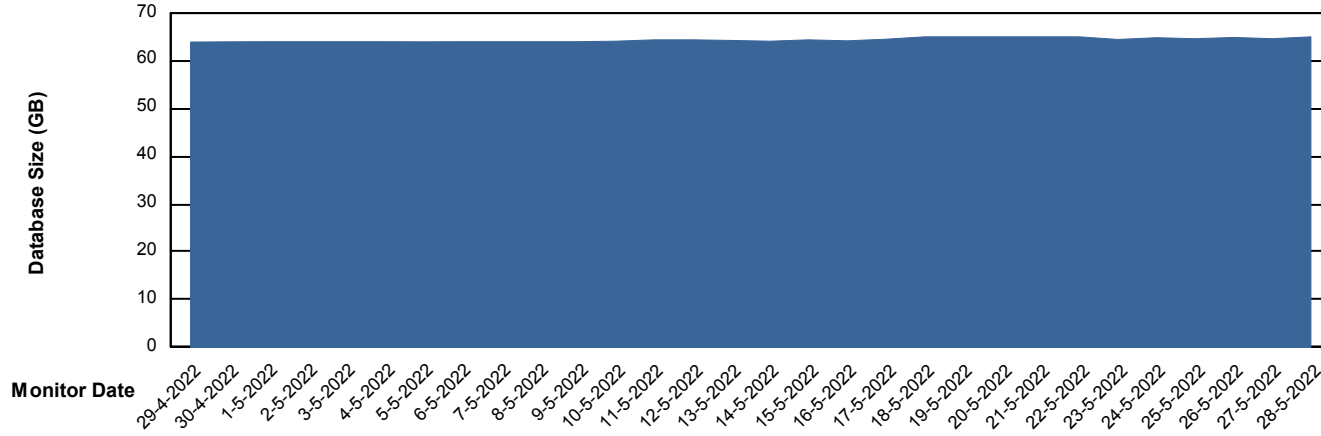

Database Performance SPODB_Production

DB Processes Max 300
DB Sessions Max 472

Weekly SLA Customer Report

Customer SPO_Production Silver
Database ID 57

Database Performance SPODB_Standby

DB Processes Max 300
DB Sessions Max 472

Weekly SLA Customer Report

Customer SPO_Production Silver
Database ID 57

DATABASE SIZE SPODB_BI

Database growth over last month

DATABASE SIZE SPODB_Production

Database growth over last month

Weekly SLA Customer Report