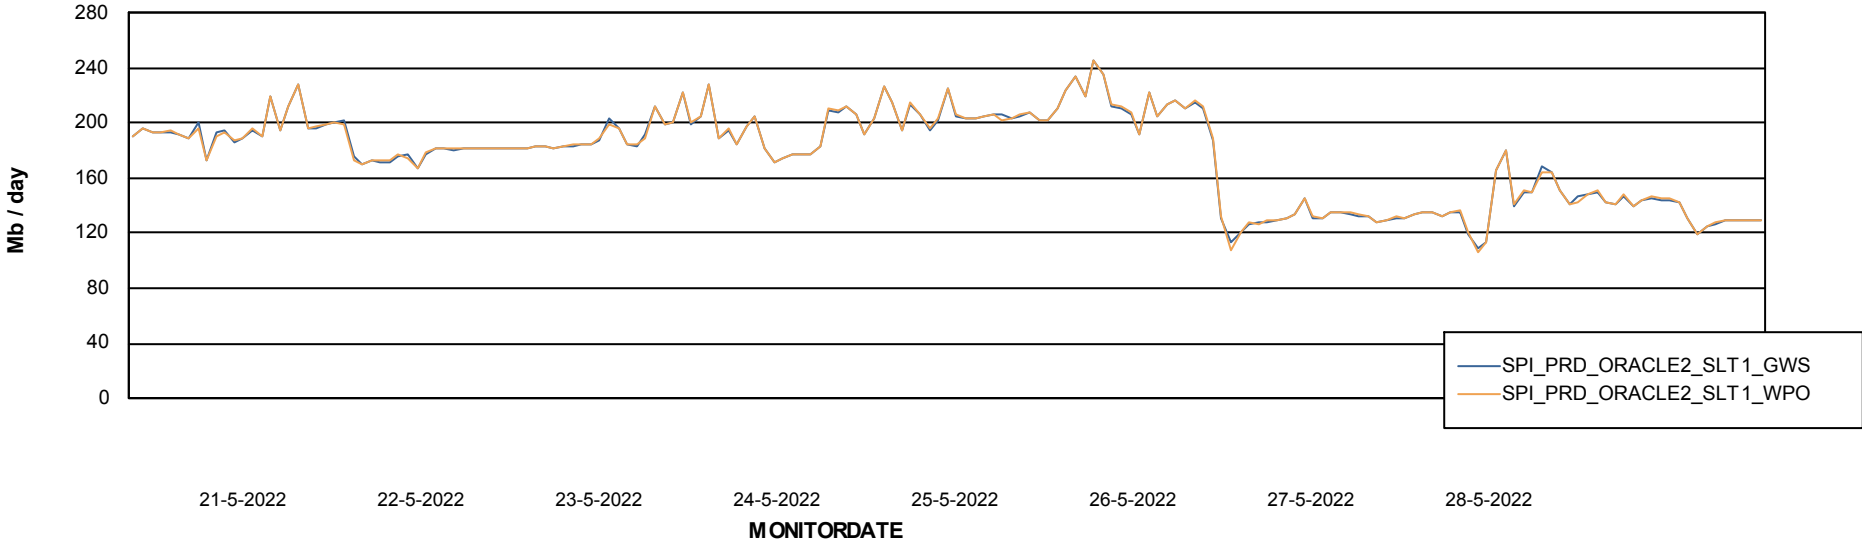

ABSSolute Application ReportServer Services

Avg memory used per ReportServer Service

Weekly SLA Customer Report

Customer SPI_Production
Database ID 49

ABSSolute Web Component Services

Avg memory used per ABS Web component