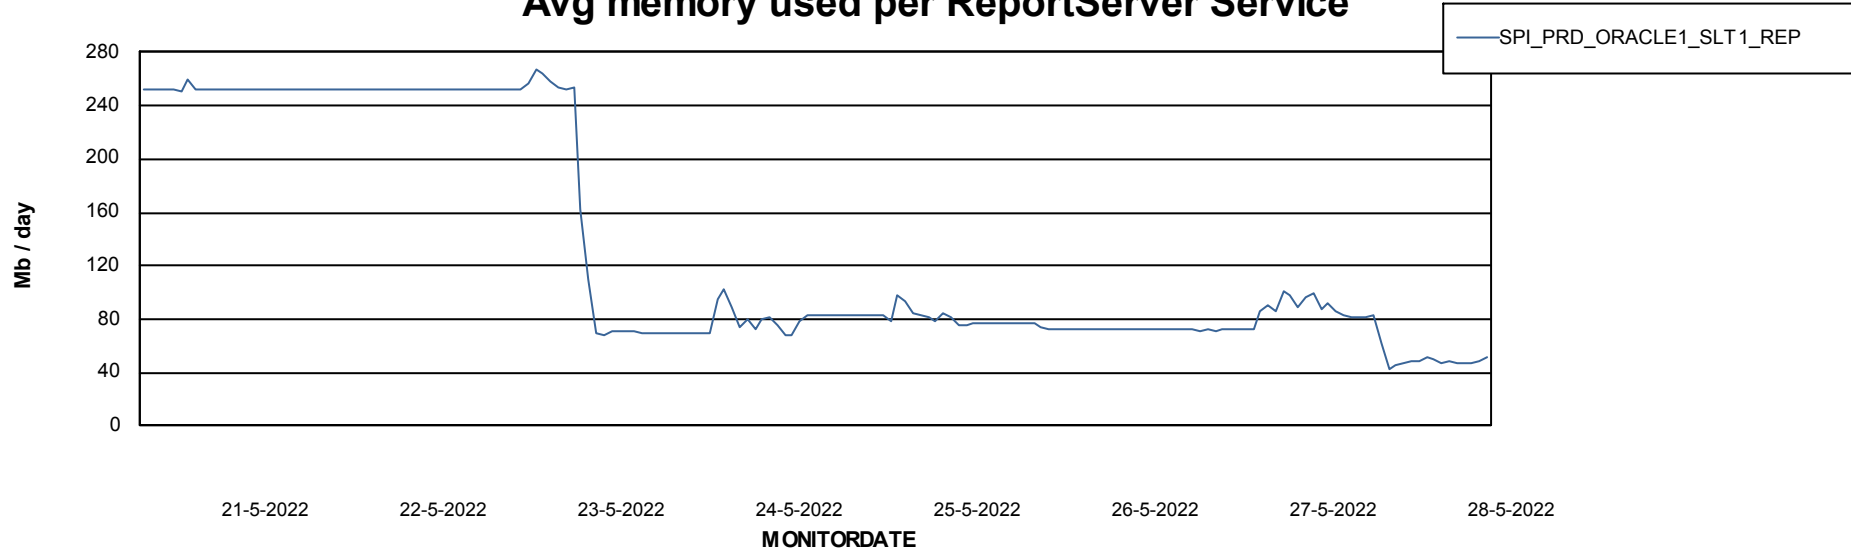

ABSSolute Application ReportServer Services

Avg memory used per ReportServer Service