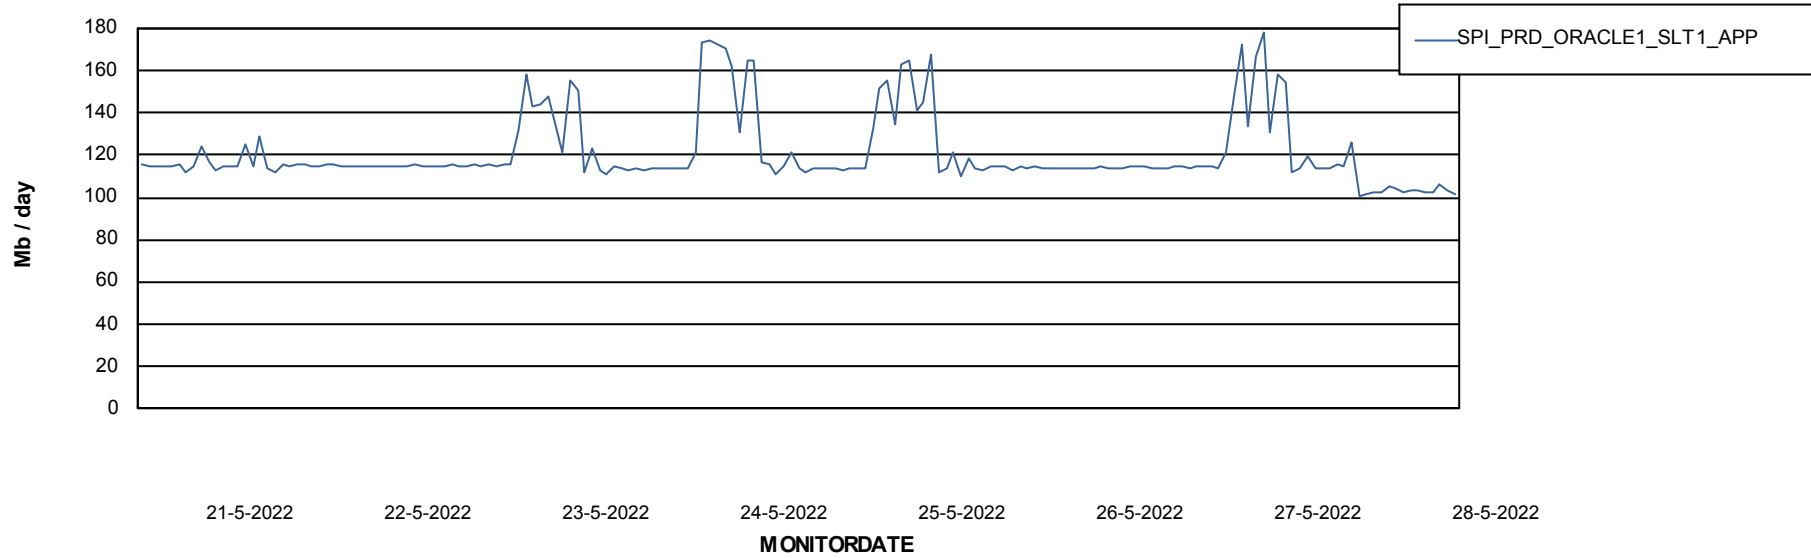

Weekly SLA Customer Report

Customer SPI_Production
Database ID 49

Database Performance SPIDB_Production

DB Processes Max 500

Weekly SLA Customer Report

Customer SPI_Production
Database ID 49

Database Performance SPIDB_Standby

DB Processes Max 500

Weekly SLA Customer Report

Customer SPI_Production
 Database ID 49

DATABASE SIZE SPIDB_Production

Database growth over last month

Database Tablespace SPIDB_Production

Date	Tablespace Name	Filesize (Gb)	Usedsize (Gb)	Percentage free
28-5-2022	ABSDATA	5	2	51
	INDX	8	4	50
27-5-2022	ABSDATA	5	2	51
	INDX	8	4	50
26-5-2022	ABSDATA	5	2	51
	INDX	8	4	50
25-5-2022	ABSDATA	5	2	51
	INDX	8	4	50
24-5-2022	ABSDATA	5	2	51
	INDX	8	4	50
23-5-2022	ABSDATA	5	2	51
	INDX	8	4	50
22-5-2022	ABSDATA	5	2	51
	INDX	8	4	50

Weekly SLA Customer Report

Customer SPI_Production
Database ID 49

ABSSolute Application Server Services

Avg memory used per ABS Server Service

Avg users per day per ABS server

Weekly SLA Customer Report

Customer SPI_Production
Database ID 49