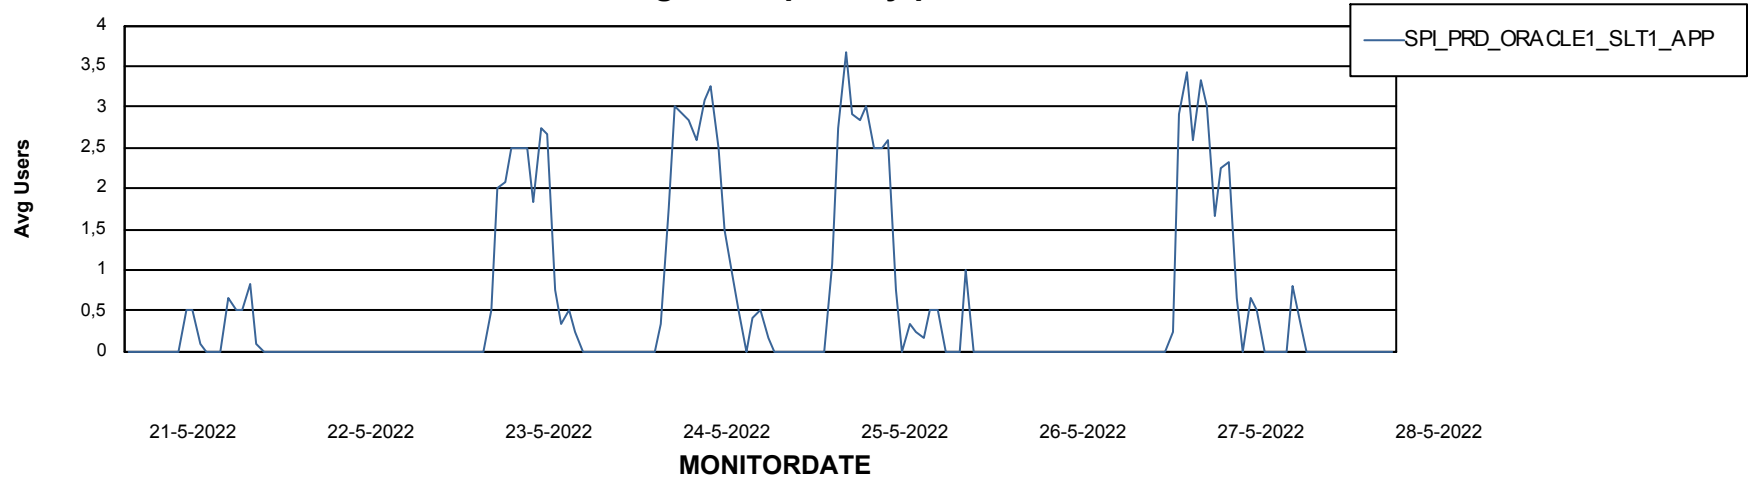

Weekly SLA Customer Report

Customer SPI_Production
Database ID 49

ABSSolute Application Server Services

Avg memory used per ABS Server Service

Avg users per day per ABS server

Weekly SLA Customer Report

Customer SPI_Production
Database ID 49