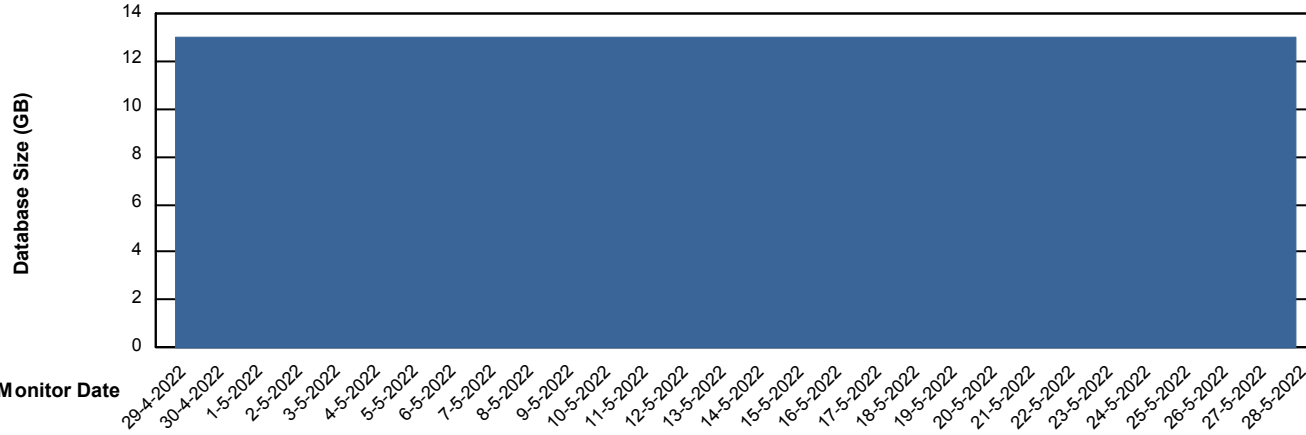

DB Processes Max 500

Weekly SLA Customer Report

Customer SPI_Production
 Database ID 49

DATABASE SIZE SPIDB_Production

Database growth over last month

Database Tablespace SPIDB_Production

Date	Tablespace Name	Filesize (Gb)	Usedsize (Gb)	Percentage free
28-5-2022	ABSDATA	5	2	51
	INDX	8	4	50
27-5-2022	ABSDATA	5	2	51
	INDX	8	4	50
26-5-2022	ABSDATA	5	2	51
	INDX	8	4	50
25-5-2022	ABSDATA	5	2	51
	INDX	8	4	50
24-5-2022	ABSDATA	5	2	51
	INDX	8	4	50
23-5-2022	ABSDATA	5	2	51
	INDX	8	4	50
22-5-2022	ABSDATA	5	2	51
	INDX	8	4	50