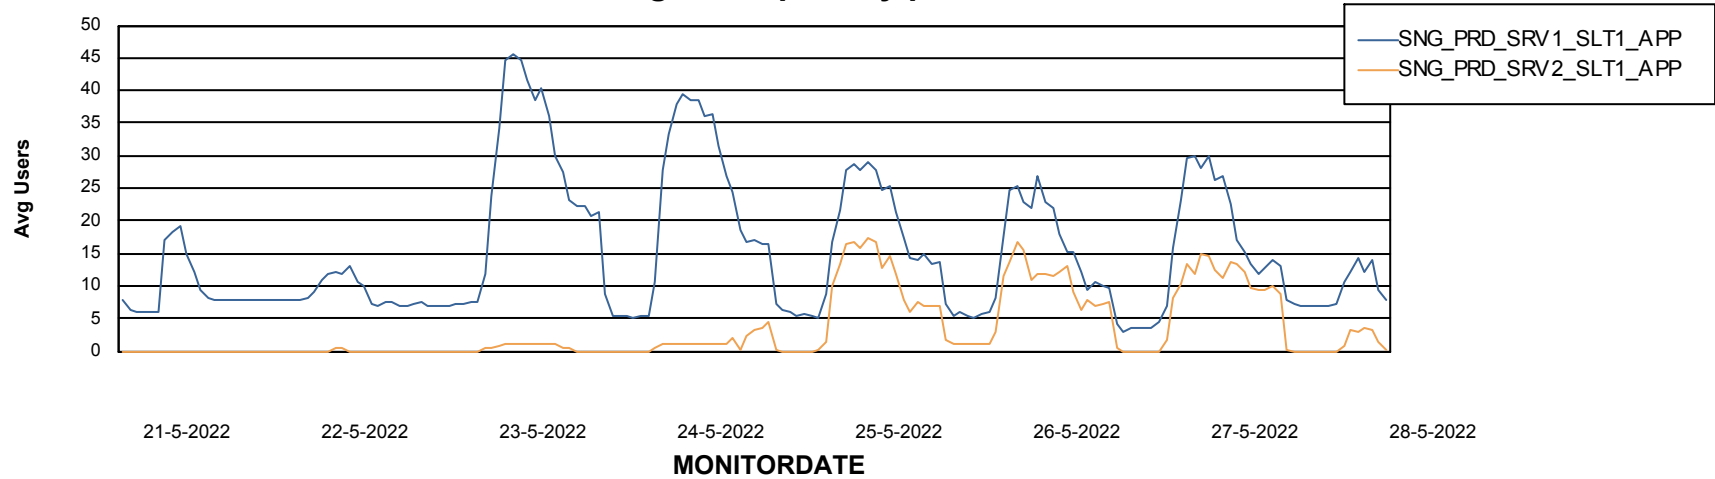

Database Performance SNG_PRD_ORACLE1

Weekly SLA Customer Report

Customer SNG_Production
 Database ID 70

DATABASE SIZE SNG_PRD_ORACLE1

Database growth over last month

Database Tablespace SNG_PRD_ORACLE1

Date	Tablespace Name	Filesize (Gb)	Usedsize (Gb)	Percentage free
28-5-2022	ABSDATA	48	34	29
	INDX	110	90	19
27-5-2022	ABSDATA	48	34	29
	INDX	110	90	19
26-5-2022	ABSDATA	48	34	29
	INDX	110	90	19
25-5-2022	ABSDATA	48	34	29
	INDX	110	89	19
24-5-2022	ABSDATA	48	34	29
	INDX	110	89	19
23-5-2022	ABSDATA	48	34	29
	INDX	110	89	19
22-5-2022	ABSDATA	48	34	29
	INDX	110	89	19

Weekly SLA Customer Report

Customer SNG_Production
Database ID 70

ABSSolute Application Server Services

Avg memory used per ABS Server Service

Avg users per day per ABS server

Weekly SLA Customer Report

Customer SNG_Production
Database ID 70