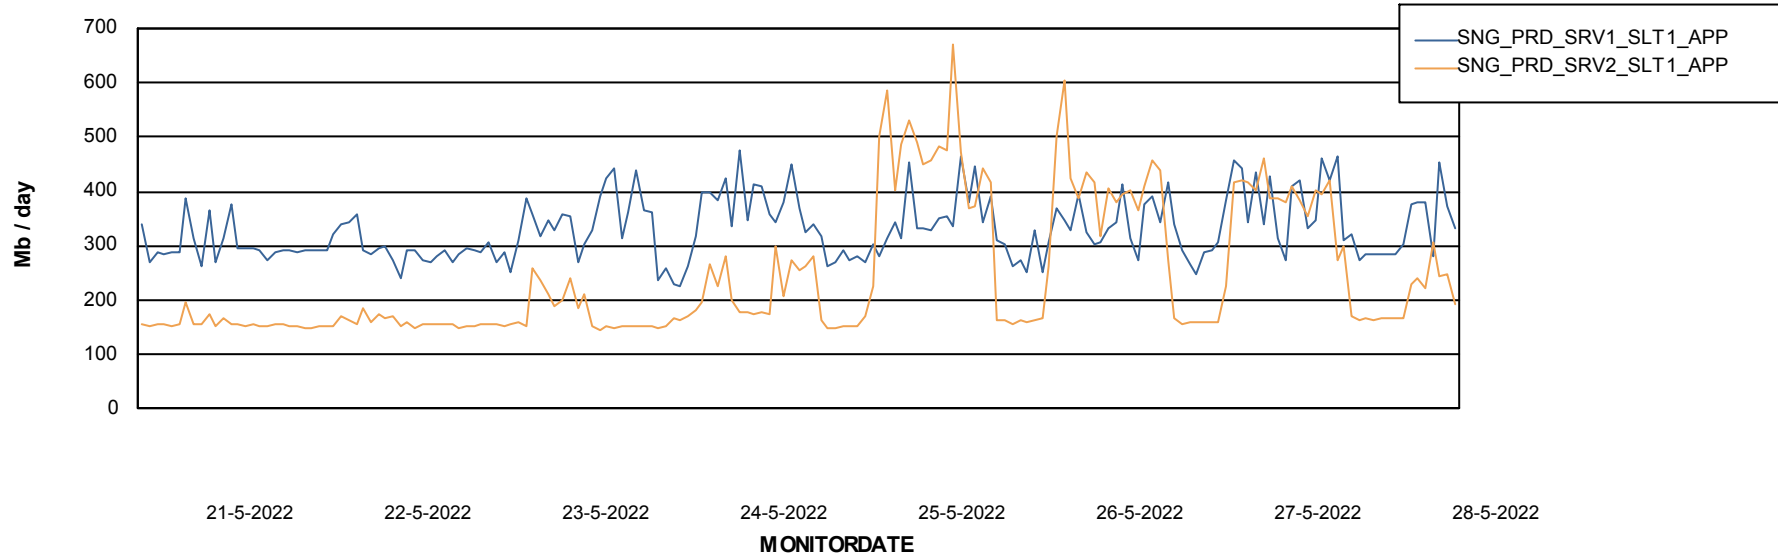

Database Performance SNG_PRD_ORACLE1

Weekly SLA Customer Report

Customer SNG_Production
 Database ID 70

DATABASE SIZE SNG_PRD_ORACLE1

Database growth over last month

Database Tablespace SNG_PRD_ORACLE1

Date	Tablespace Name	Filesize (Gb)	Usedsize (Gb)	Percentage free
28-5-2022	ABSDATA	48	34	29
	INDX	110	90	19
27-5-2022	ABSDATA	48	34	29
	INDX	110	90	19
26-5-2022	ABSDATA	48	34	29
	INDX	110	90	19
25-5-2022	ABSDATA	48	34	29
	INDX	110	89	19
24-5-2022	ABSDATA	48	34	29
	INDX	110	89	19
23-5-2022	ABSDATA	48	34	29
	INDX	110	89	19
22-5-2022	ABSDATA	48	34	29
	INDX	110	89	19

Weekly SLA Customer Report

Customer SNG_Production
Database ID 70

ABSSolute Application Server Services

Avg memory used per ABS Server Service

Avg users per day per ABS server

Weekly SLA Customer Report

Customer SNG_Production
Database ID 70