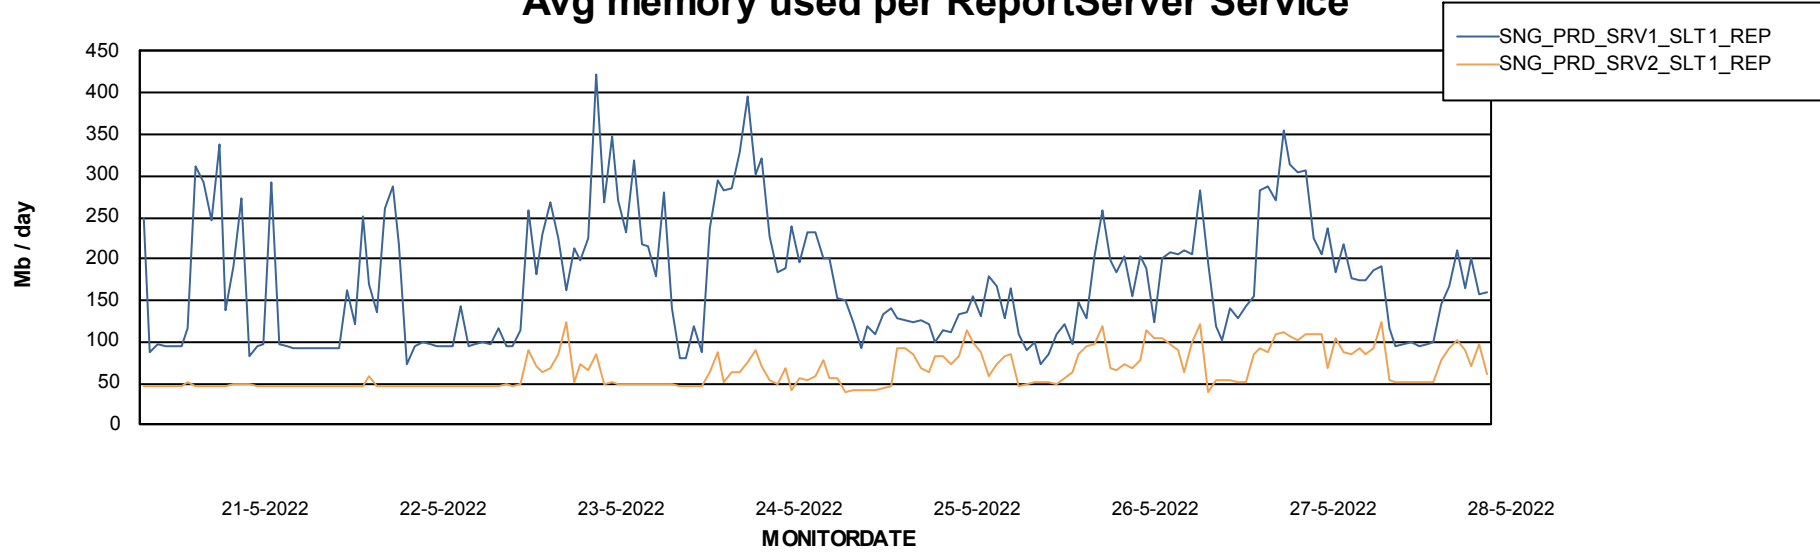

ABSSolute Application ReportServer Services

Avg memory used per ReportServer Service