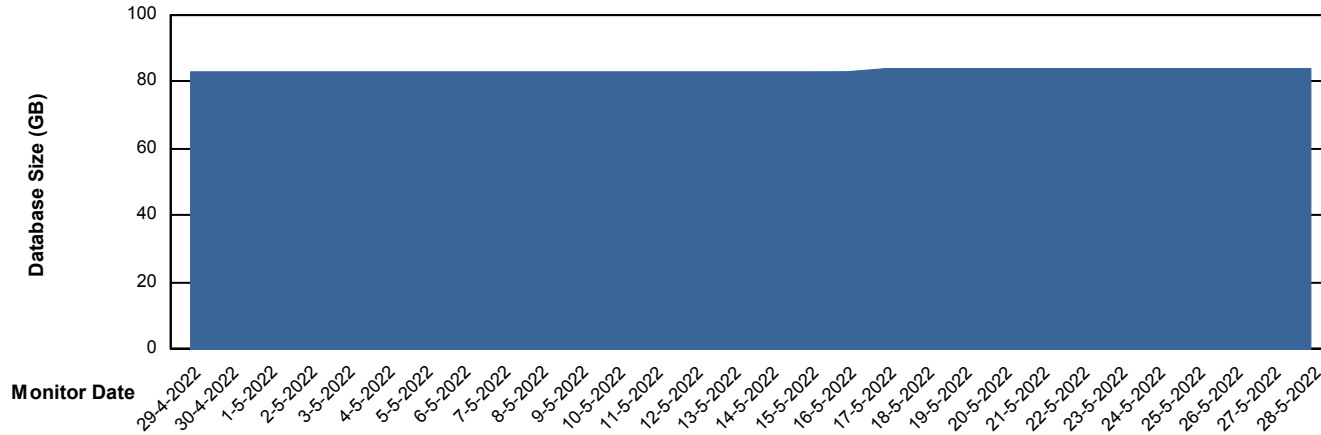

Database Performance RSS_DB_Standby (2020)

DB Processes Max 300
DB Sessions Max 472

Weekly SLA Customer Report

Customer RSS Production
 Database ID 52

DATABASE SIZE RSS_DB_Primary (2020)

Database growth over last month