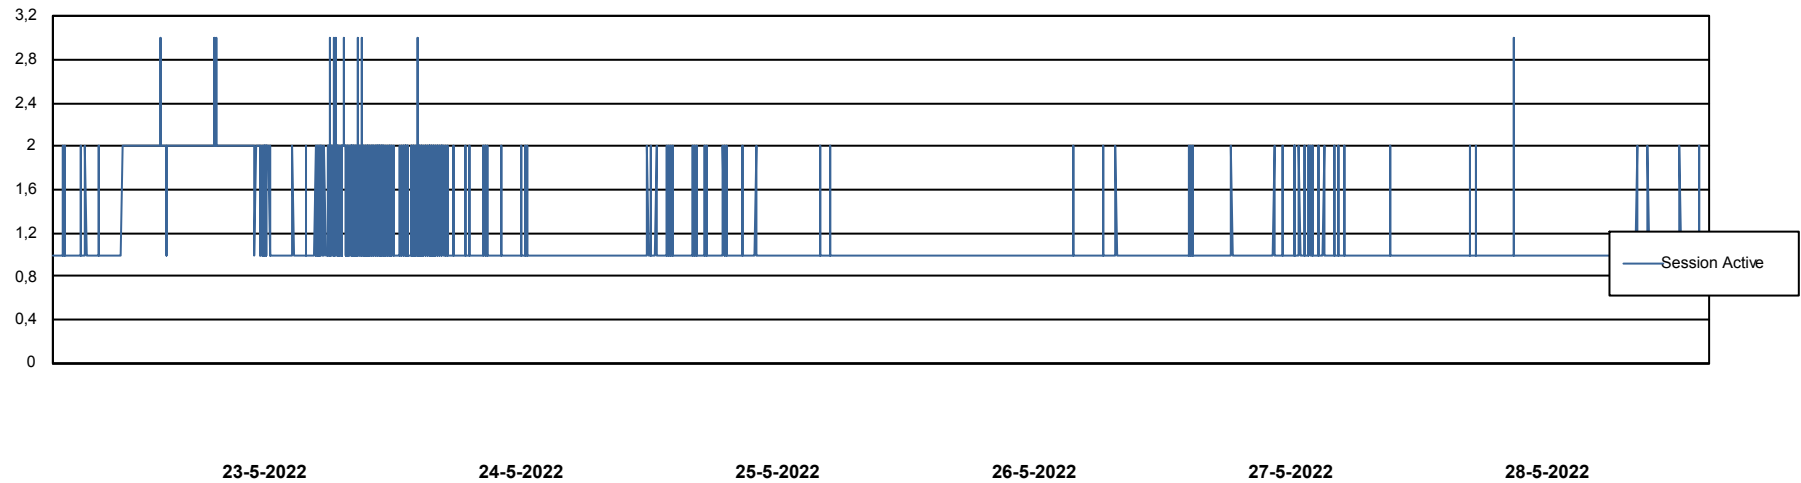

Weekly SLA Customer Report

Customer RSS Production
Database ID 52

Harddisk Usage RSS_PRD_SV1366 (2020)

	Free disk space on c: (%)	Total disk space on c: (Gb)
28-5-2022	68	150
27-5-2022	68	150
26-5-2022	68	150
25-5-2022	68	150
24-5-2022	68	150
23-5-2022	68	150
22-5-2022	69	150

Weekly SLA Customer Report

Customer RSS Production
Database ID 52

Database Performance RSS_DB_Primary (2020)

DB Processes Max 300
DB Sessions Max 472

Weekly SLA Customer Report

Customer RSS Production
Database ID 52