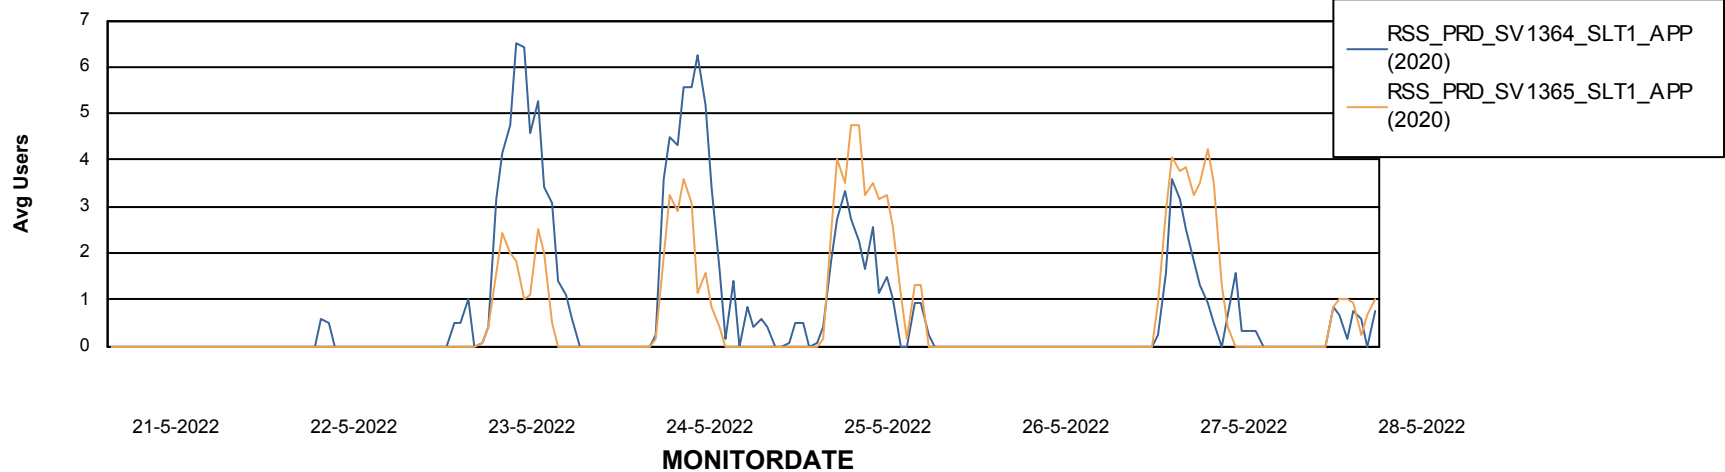

Avg users per day per ABS server