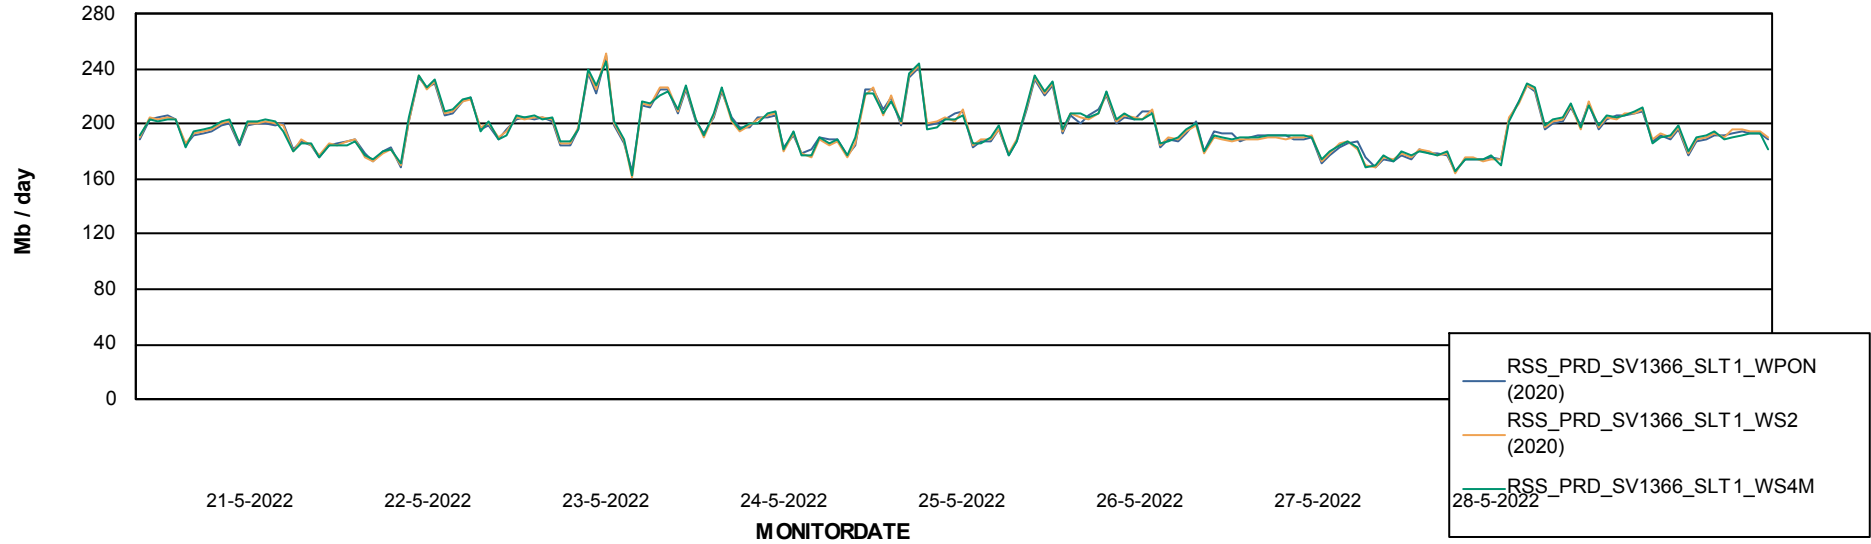

ABSSolute Web Component Services

Avg memory used per ABS Web component