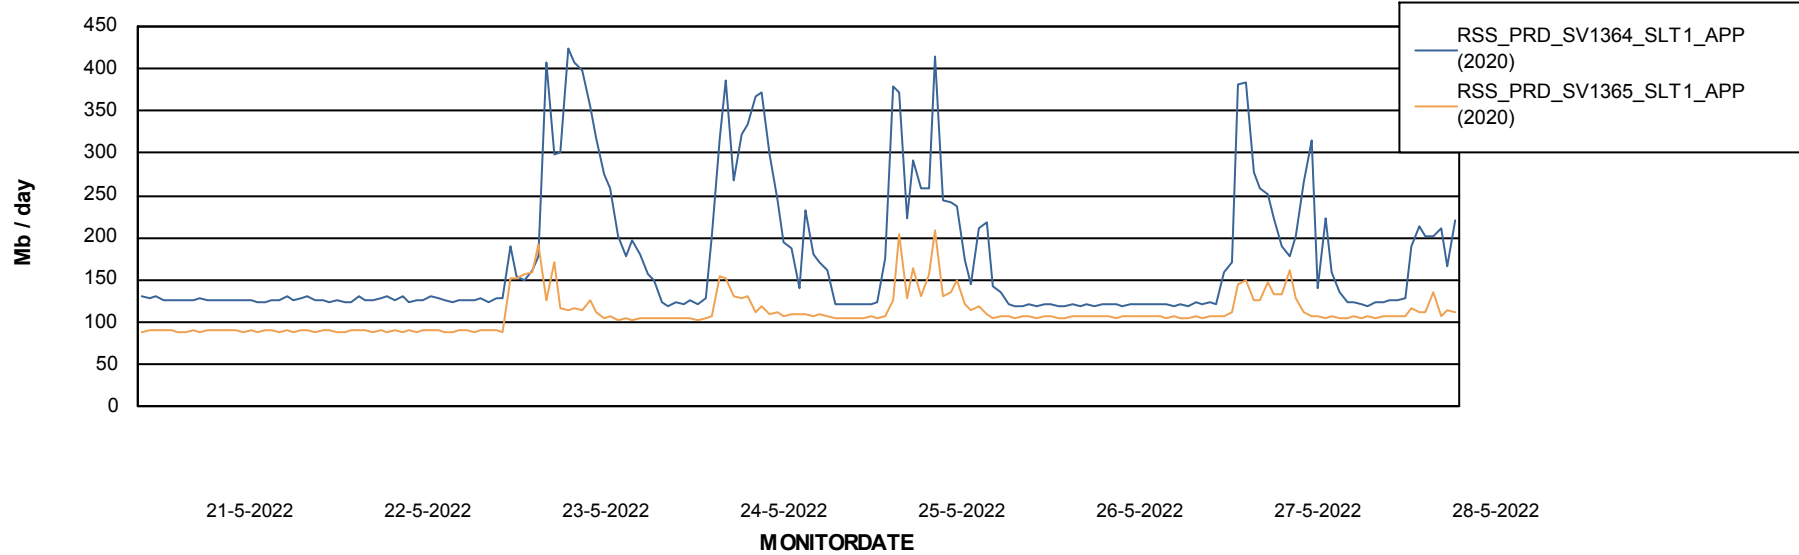

ABSSolute Application Server Services

Avg memory used per ABS Server Service