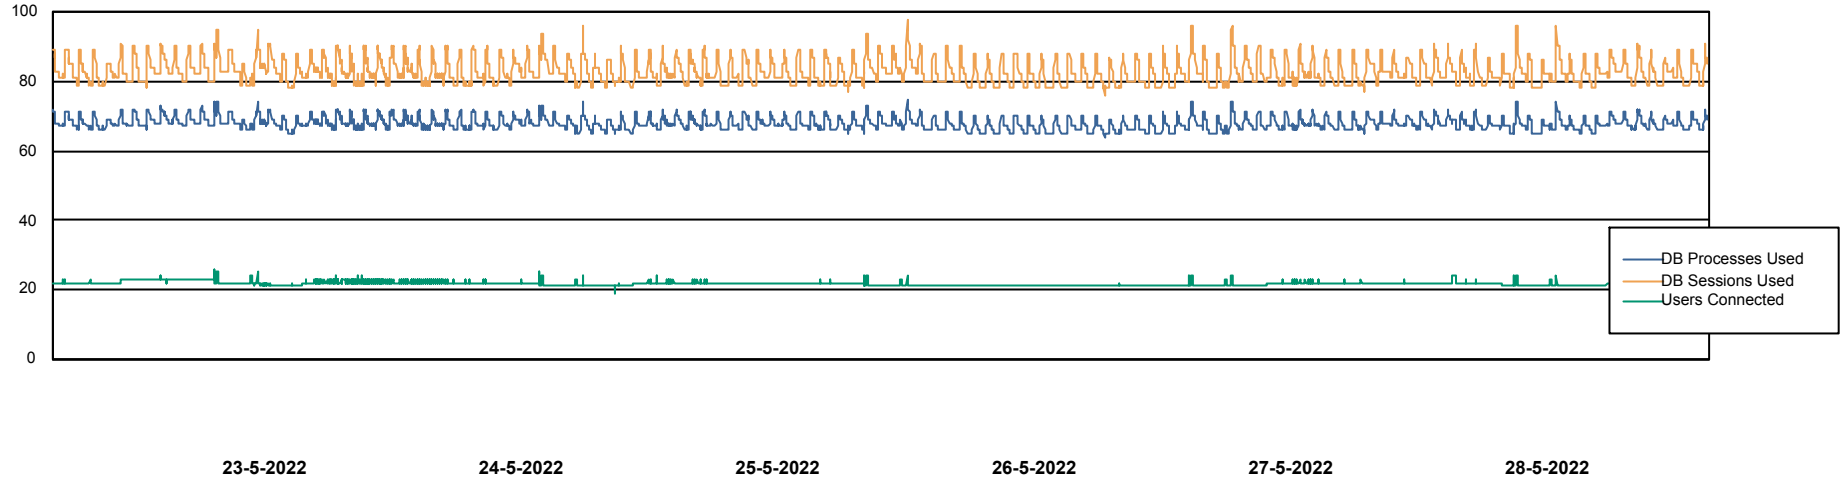

Database Performance RSS_DB_Primary (2020)

DB Processes Max 300
DB Sessions Max 472