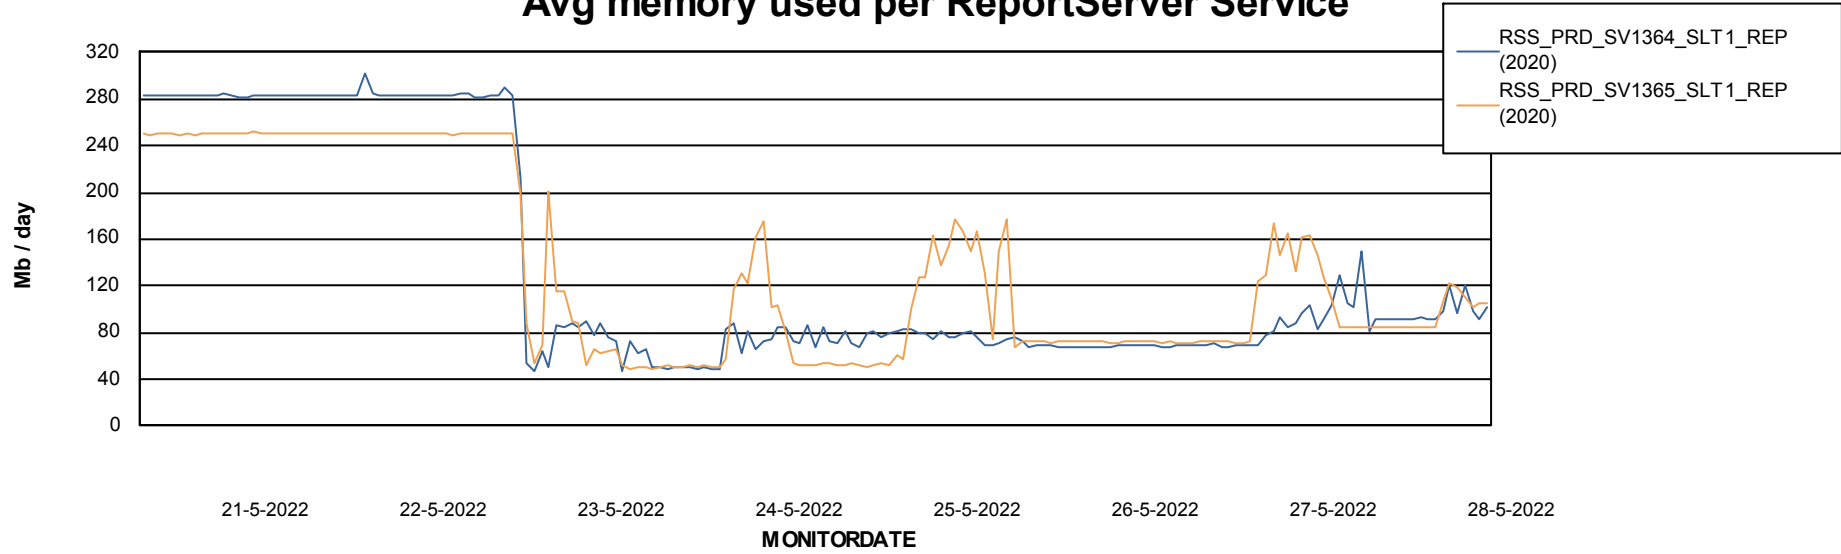

Avg memory used per ABS Server Service

Avg users per day per ABS server

Weekly SLA Customer Report

Customer RSS Production
Database ID 52

ABSSolute Application ReportServer Services

Avg memory used per ReportServer Service

Weekly SLA Customer Report

Customer RSS Production
Database ID 52

ABSSolute Web Component Services

Avg memory used per ABS Web component

Weekly SLA Customer Report

Customer RSS Production
Database ID 52

Disaster per ABS component