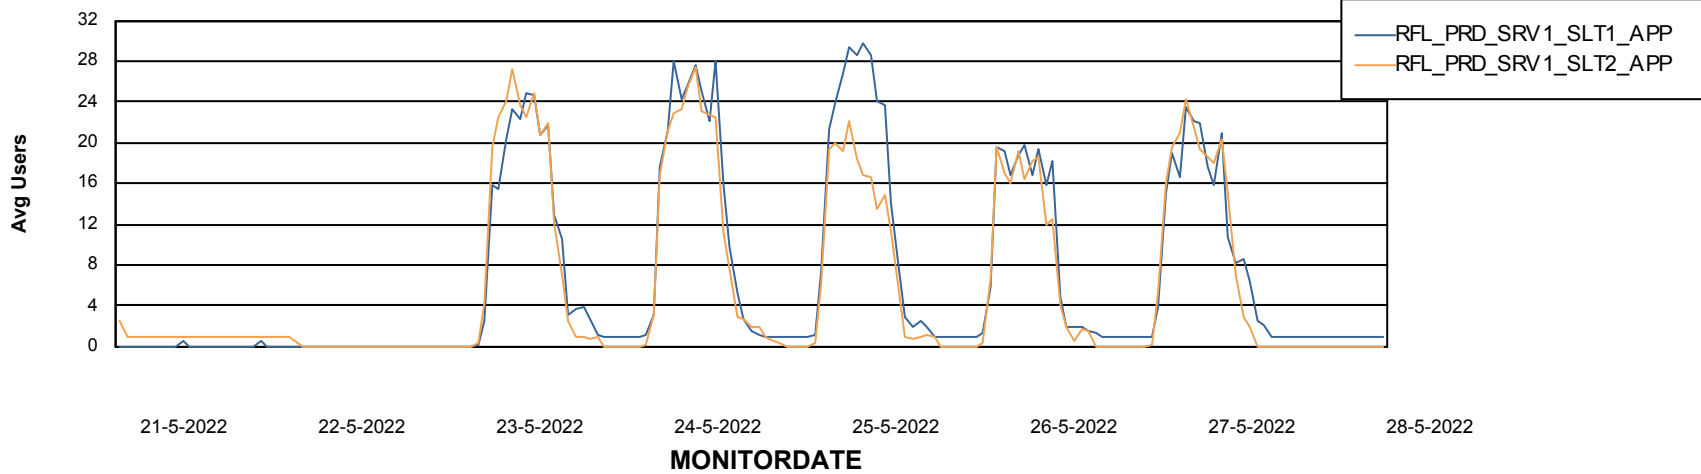

Weekly SLA Customer Report

Customer RFL_Production
Database ID 36

Standby Database Health RFL_Production

Recovery lag for last 7 days

Weekly SLA Customer Report

Customer RFL_Production
Database ID 36

ABSSolute Application Server Services

Avg memory used per ABS Server Service

Avg users per day per ABS server

Weekly SLA Customer Report

Customer RFL_Production
Database ID 36

ABSSolute Application ReportServer Services

Avg memory used per ReportServer Service