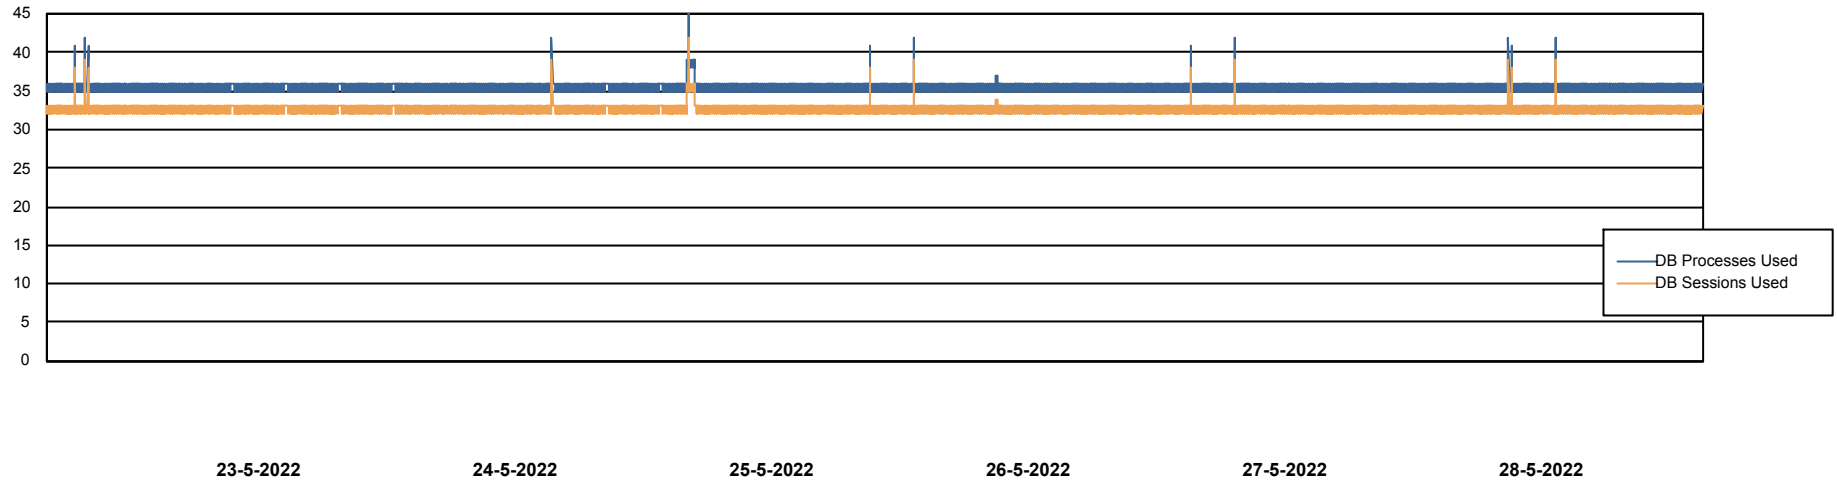

Weekly SLA Customer Report

Customer RFL_Production
Database ID 36

Database Performance RFLDB_Production

Weekly SLA Customer Report

Customer RFL_Production
Database ID 36

Database Performance RFLDB_Standby

DB Processes Max 1,000