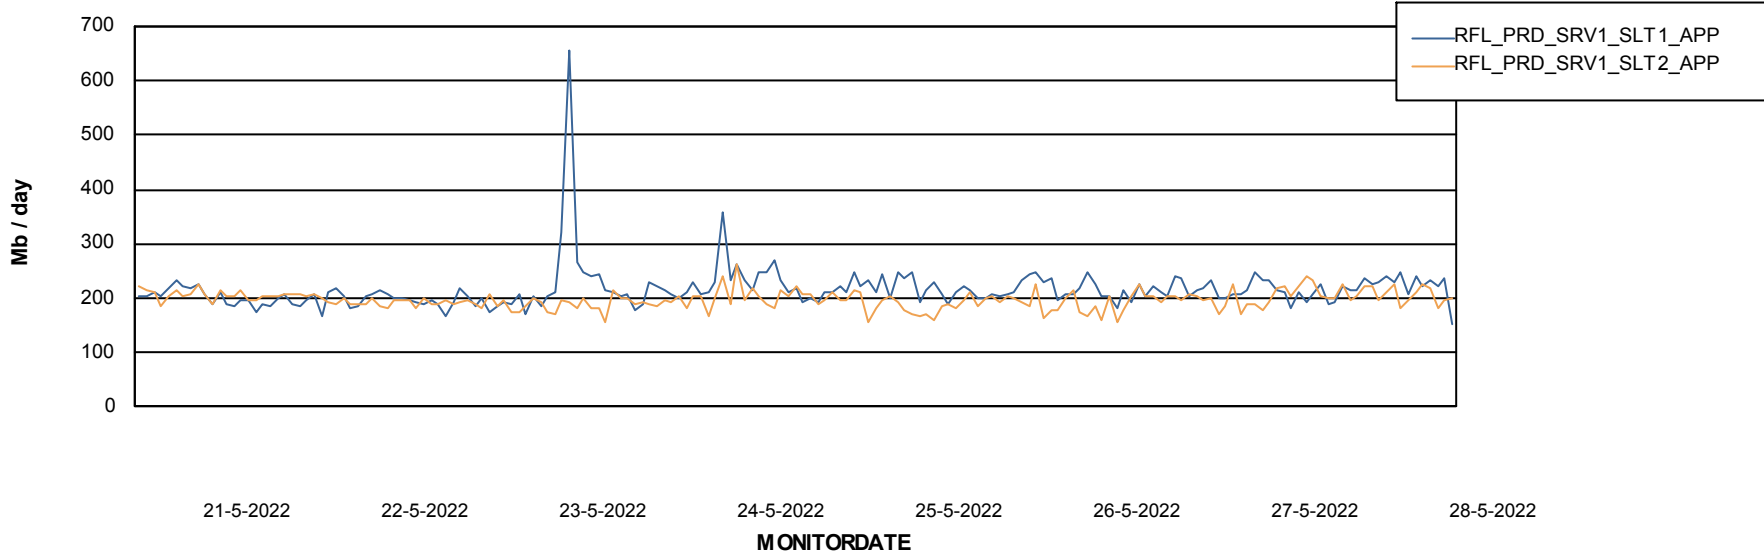

ABSSolute Application Server Services

Avg memory used per ABS Server Service