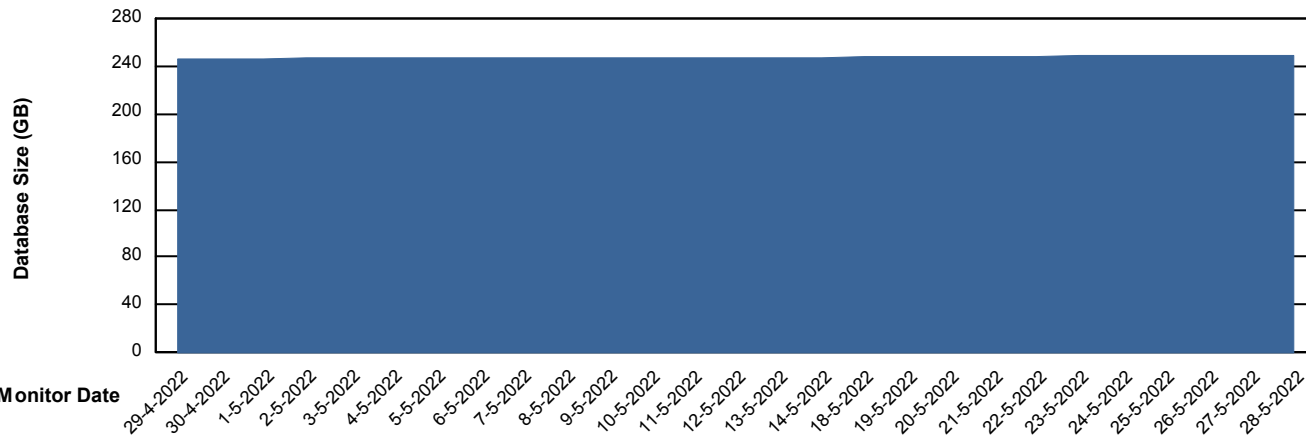

Weekly SLA Customer Report

Customer RFL_Production
Database ID 36

Database Performance RFLDB_Production

Weekly SLA Customer Report

Customer RFL_Production
Database ID 36

Database Performance RFLDB_Standby

DB Processes Max 1,000

Weekly SLA Customer Report

Customer RFL_Production
 Database ID 36

DATABASE SIZE RFLDB_Production

Database growth over last month

Database Tablespace RFLDB_Production

Date	Tablespace Name	Filesize (Gb)	Usedsize (Gb)	Percentage free
28-5-2022	ABSDATA	90	68	25
	INDX	208	172	17
27-5-2022	ABSDATA	90	68	25
	INDX	208	172	17
26-5-2022	ABSDATA	90	68	25
	INDX	208	172	17
25-5-2022	ABSDATA	90	67	25
	INDX	208	172	17
24-5-2022	ABSDATA	90	67	25
	INDX	208	171	18
23-5-2022	ABSDATA	90	67	25
	INDX	208	171	18
22-5-2022	ABSDATA	90	67	25
	INDX	208	171	18