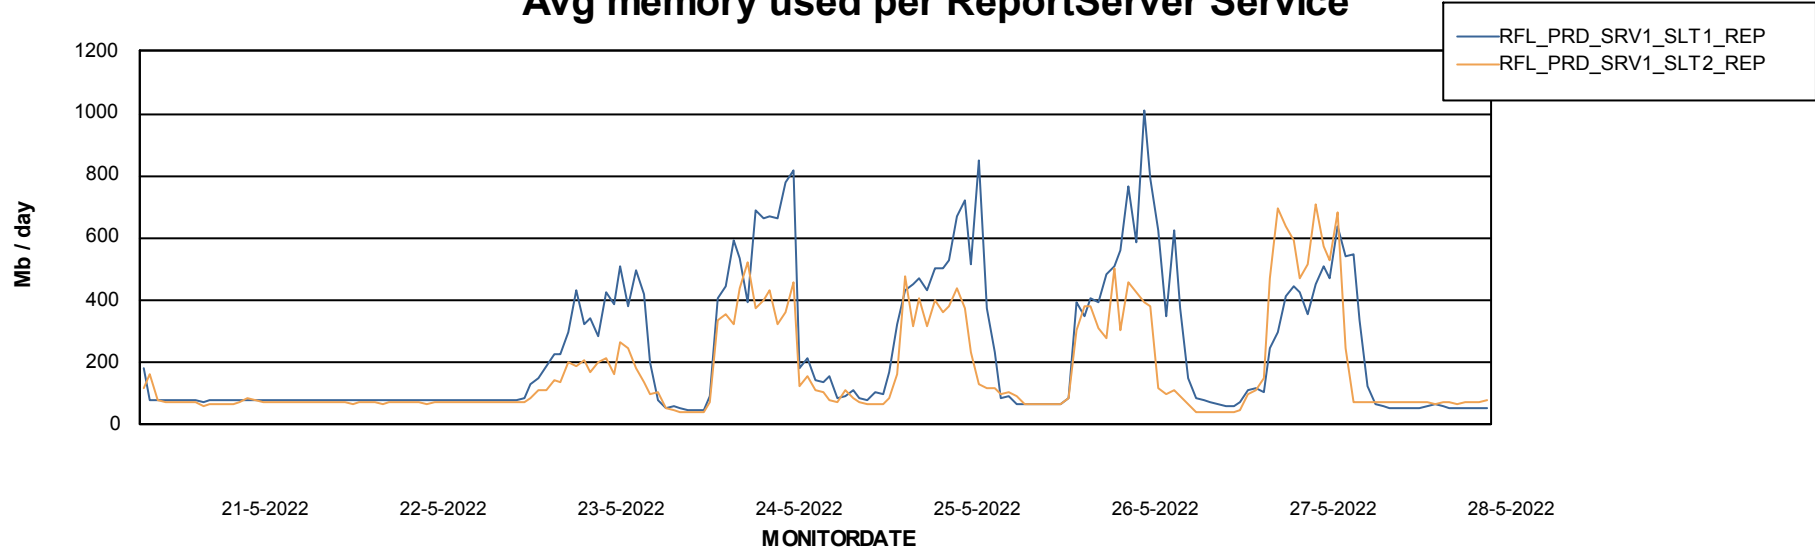

Avg memory used per ABS Server Service

Avg users per day per ABS server

Weekly SLA Customer Report

Customer RFL_Production
Database ID 36

ABSSolute Application ReportServer Services

Avg memory used per ReportServer Service