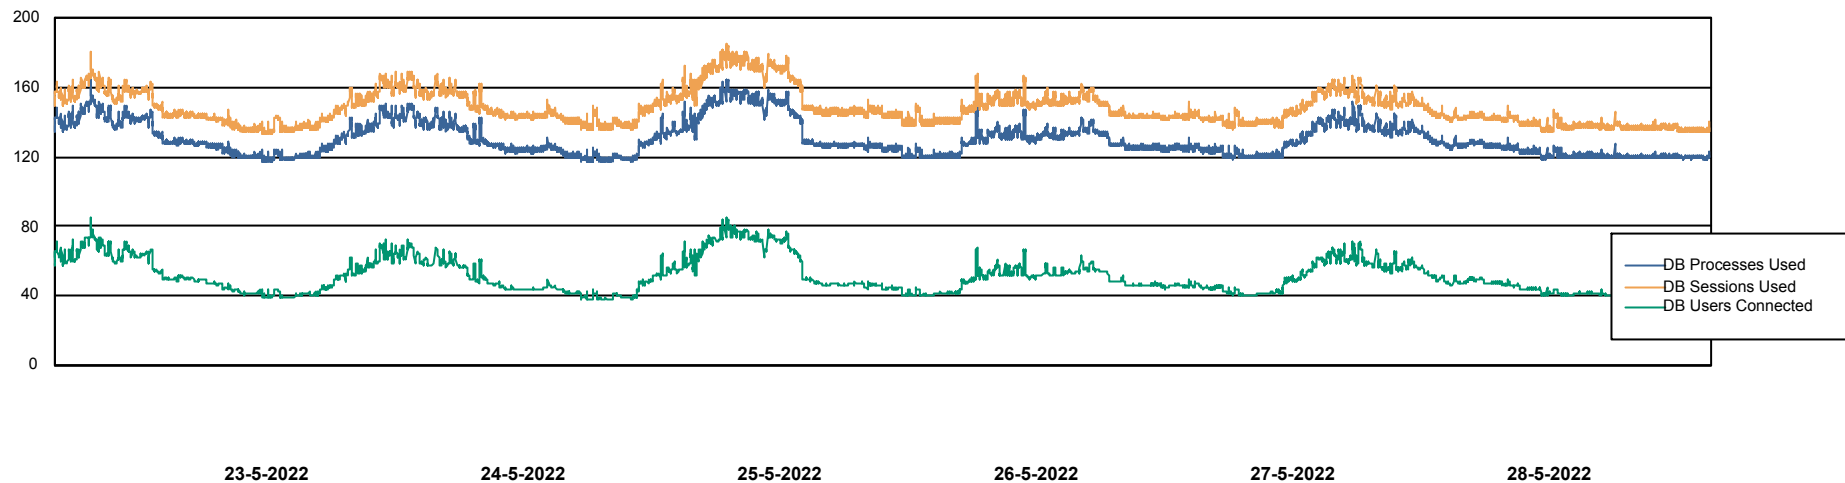

Weekly SLA Customer Report

Customer RFL_Production
Database ID 36

Harddisk Usage RFL_WEB

	Free disk space on C: (%)	Total disk space on C: (Gb)	Used disk space on C: (Gb)
28-5-2022	45	40	22
27-5-2022	45	40	22
26-5-2022	45	40	22
25-5-2022	45	40	22
24-5-2022	45	40	22
23-5-2022	45	40	22
22-5-2022	45	40	22

Weekly SLA Customer Report

Customer RFL_Production
Database ID 36

Database Performance RFLDB_Production

Weekly SLA Customer Report

Customer RFL_Production
Database ID 36

Database Performance RFLDB_Standby

DB Processes Max 1,000