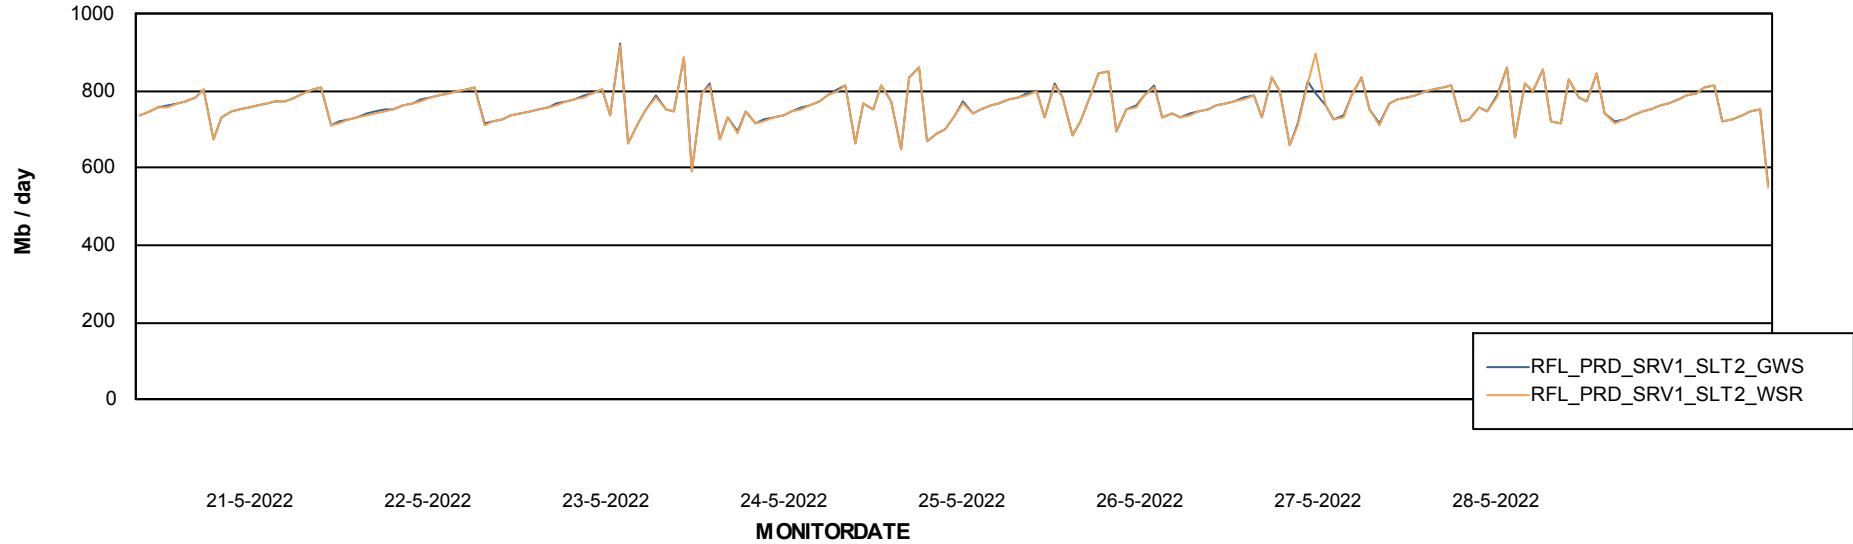

ABSSolute Web Component Services

Avg memory used per ABS Web component