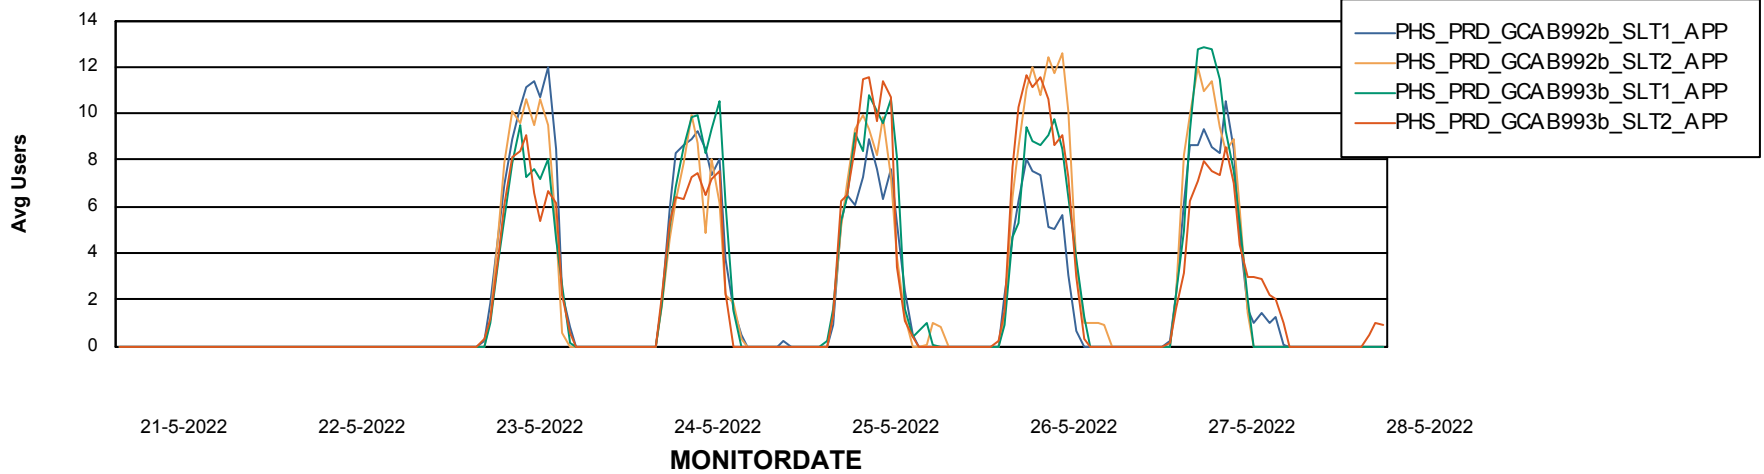

Weekly SLA Customer Report

Customer PHS_Production
Database ID 47

ABSSolute Application Server Services

Avg memory used per ABS Server Service

Avg users per day per ABS server

Weekly SLA Customer Report

Customer PHS_Production
Database ID 47