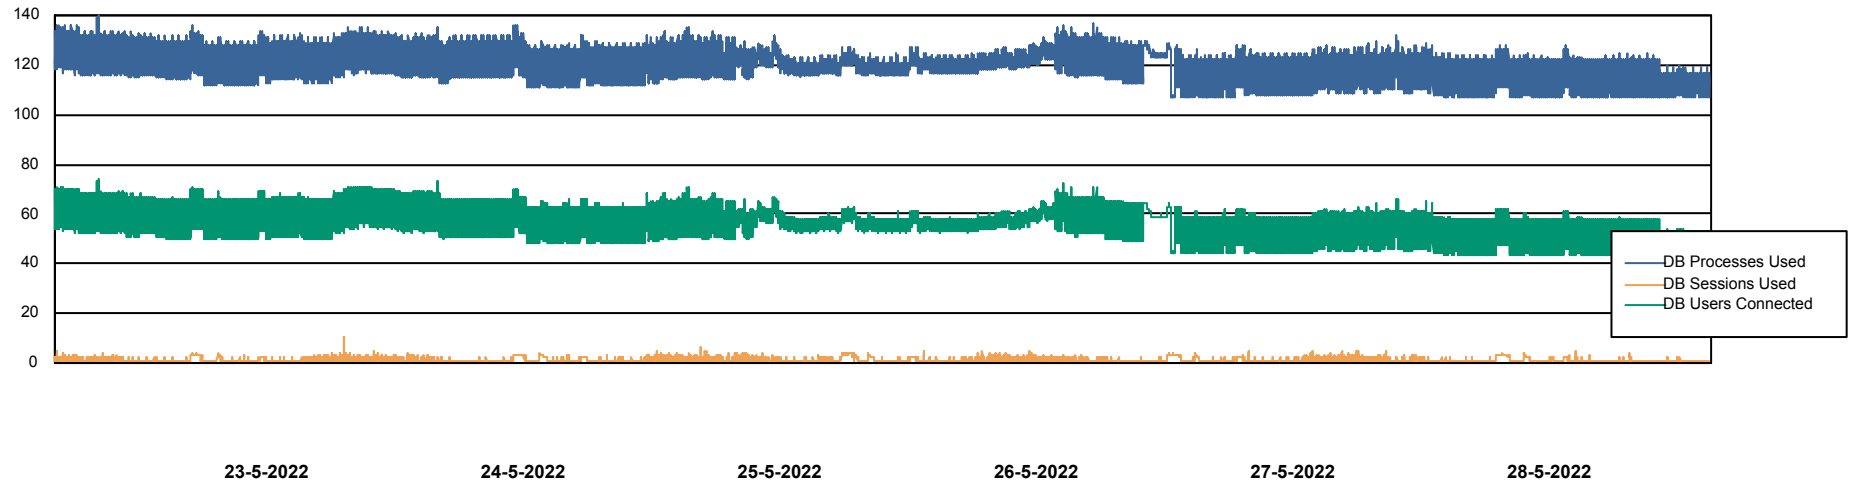

Database Performance PHSDB_Production

DB Processes Max 1,000