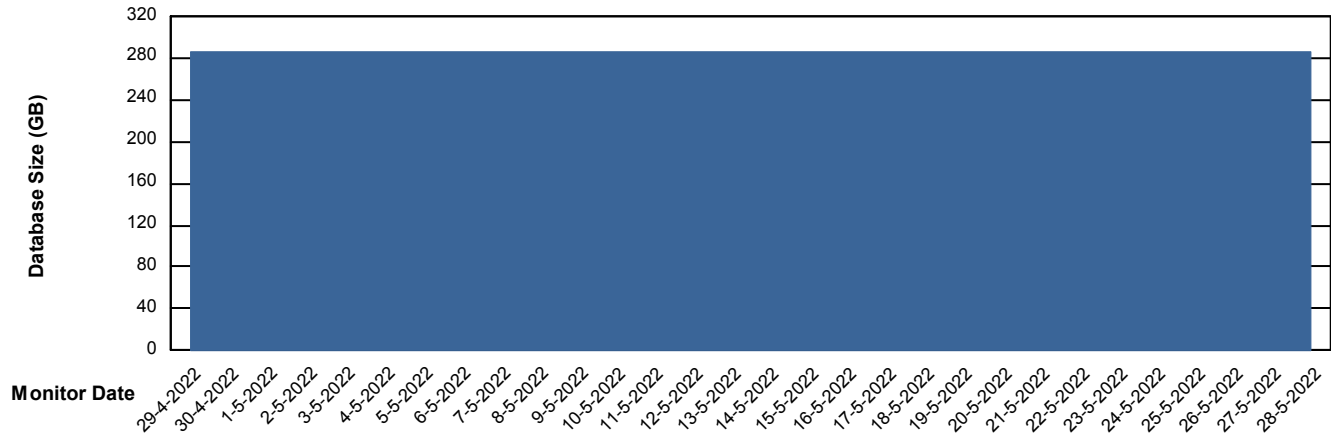

DATABASE SIZE PHSDB_Test

Database growth over last month