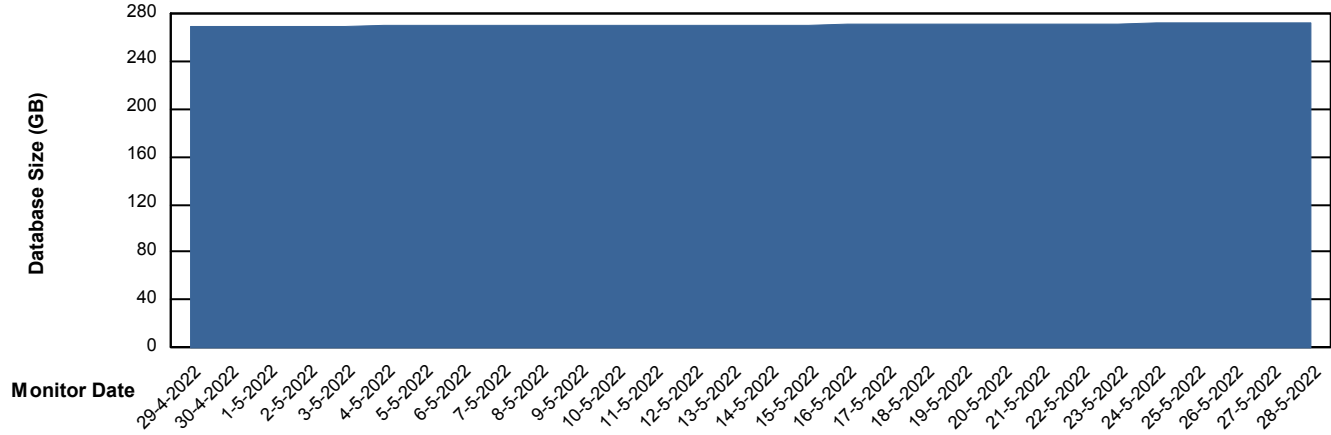

DATABASE SIZE PHSDB_Production

Database growth over last month