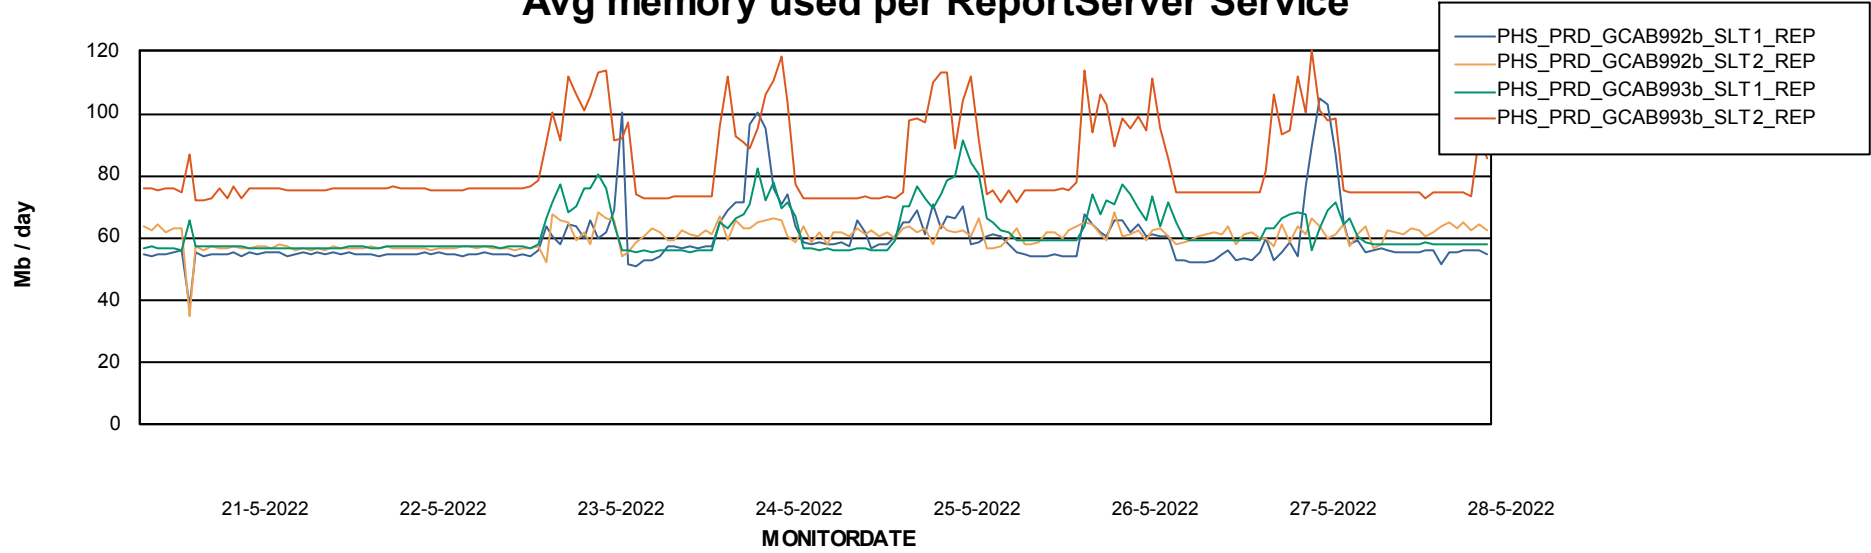

ABSSolute Application ReportServer Services

Avg memory used per ReportServer Service