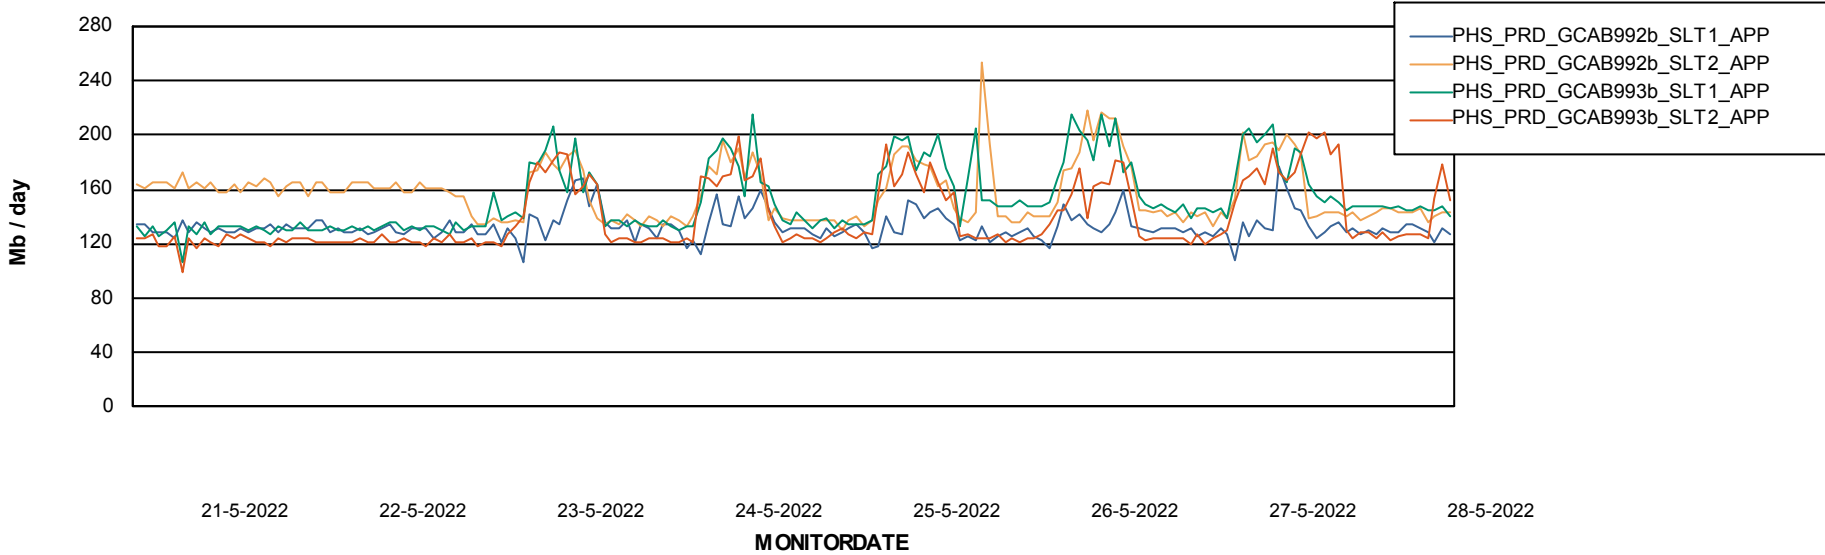

ABSSolute Application Server Services

Avg memory used per ABS Server Service