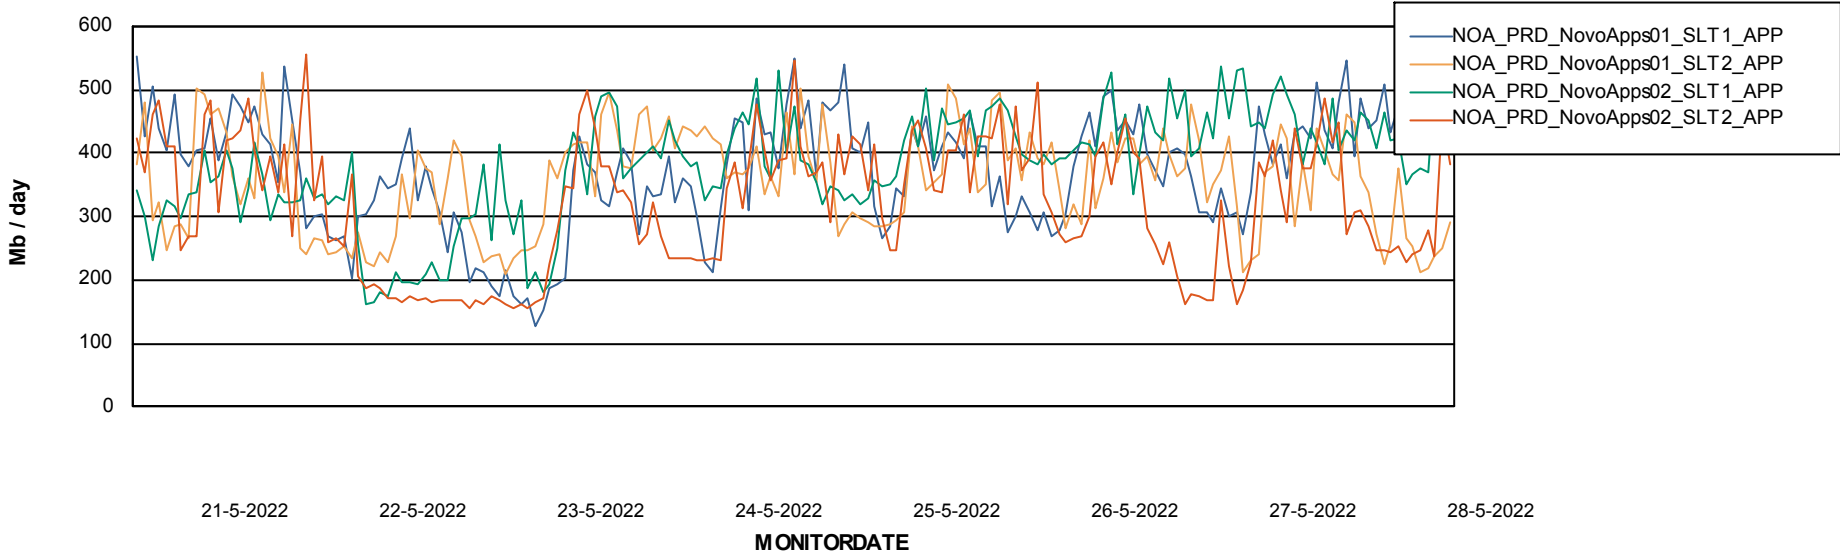

DB Processes Max 300

Weekly SLA Customer Report

Customer NOA_Production
 Database ID 116

DATABASE SIZE NOA_PRD_NovoABS01_DB

Database growth over last month

Database Tablespace NOA_PRD_NovoABS01_DB

Date	Tablespace Name	Filesize (Gb)	Usedsize (Gb)	Percentage free
28-5-2022	ABSDATA	148	111	25
	INDX	184	154	16
27-5-2022	ABSDATA	148	111	25
	INDX	184	154	16
26-5-2022	ABSDATA	148	111	25
	INDX	184	154	17
25-5-2022	ABSDATA	148	111	25
	INDX	184	154	17
24-5-2022	ABSDATA	148	111	25
	INDX	184	153	17
23-5-2022	ABSDATA	148	111	25
	INDX	184	153	17
22-5-2022	ABSDATA	148	111	25
	INDX	184	153	17

Weekly SLA Customer Report

Customer NOA_Production
Database ID 116

ABSSolute Application Server Services

Avg memory used per ABS Server Service

Avg users per day per ABS server

Weekly SLA Customer Report

Customer NOA_Production
Database ID 116