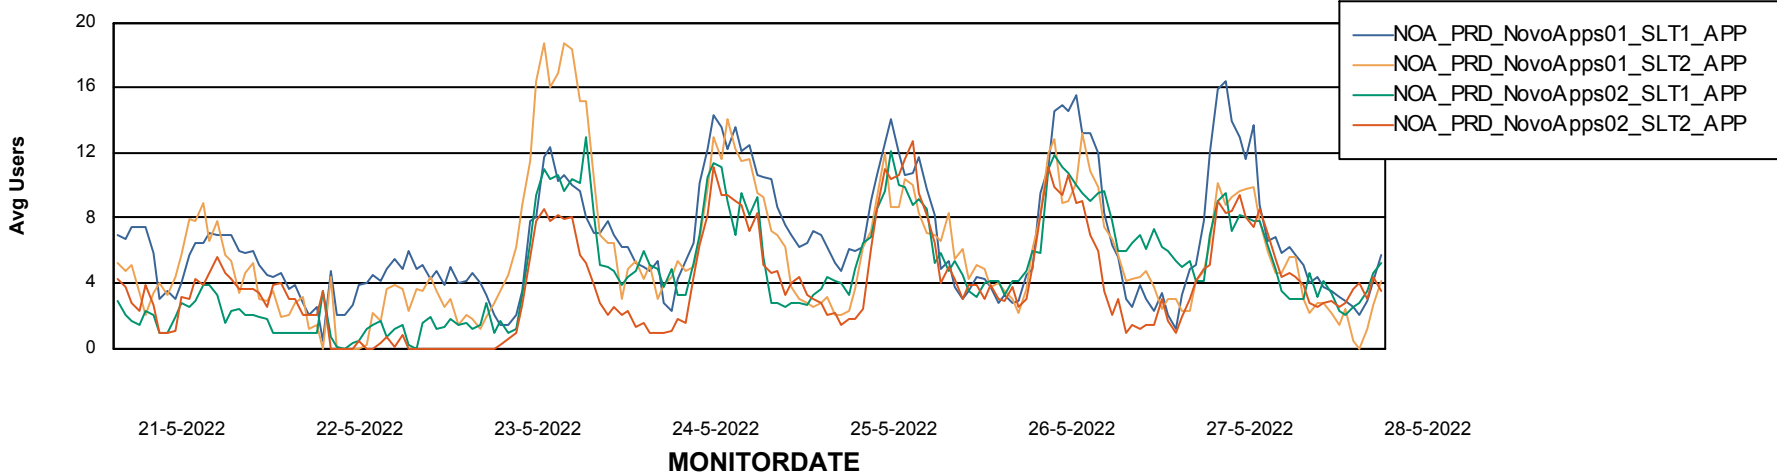

Weekly SLA Customer Report

Customer NOA_Production
Database ID 116

ABSSolute Application Server Services

Avg memory used per ABS Server Service

Avg users per day per ABS server

Weekly SLA Customer Report

Customer NOA_Production
Database ID 116