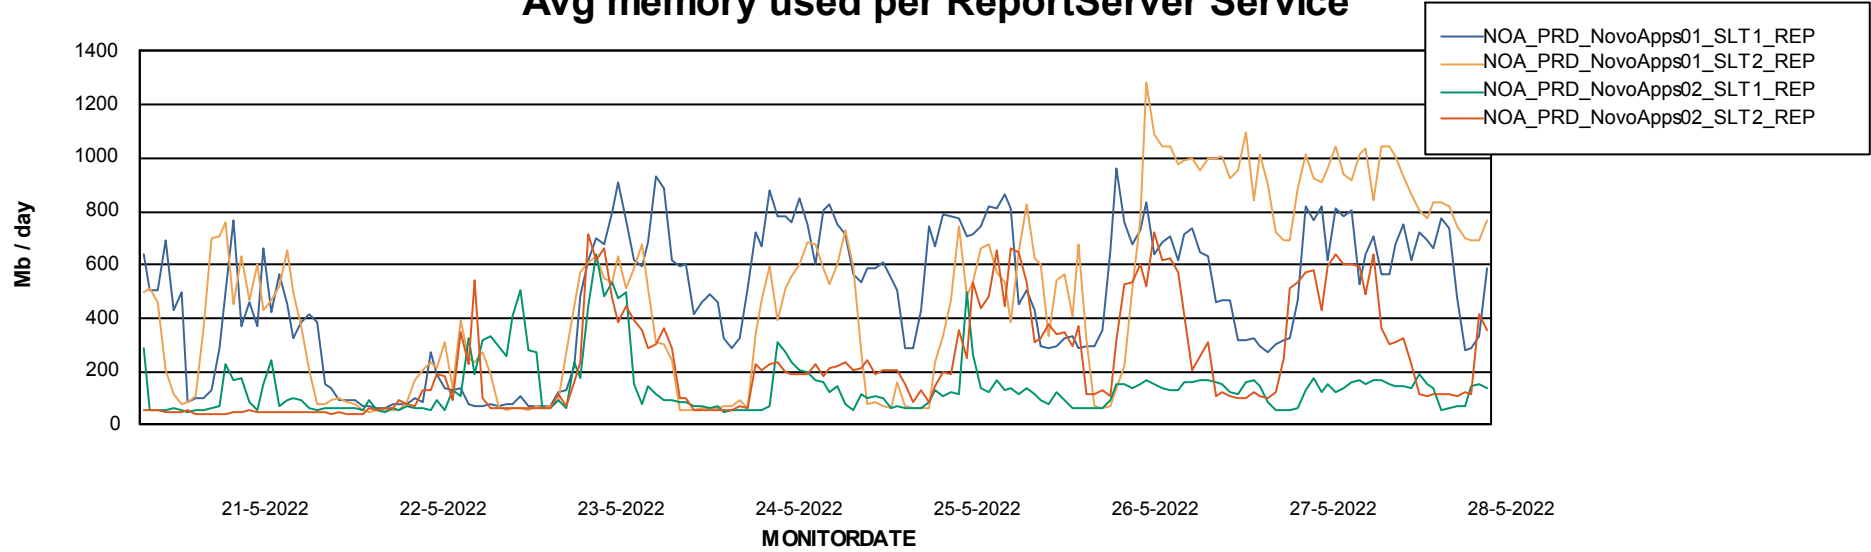

ABSSolute Application ReportServer Services

Avg memory used per ReportServer Service