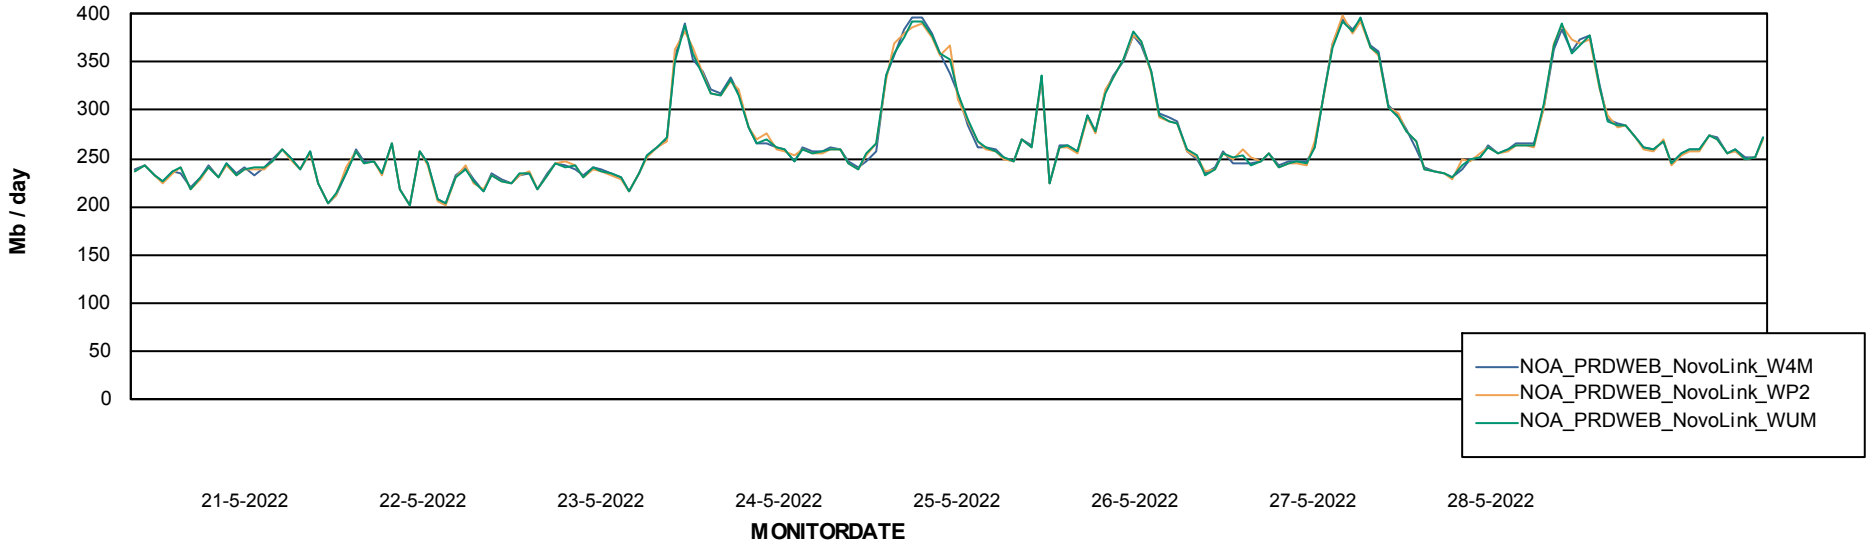

ABSSolute Application ReportServer Services

Avg memory used per ReportServer Service

Weekly SLA Customer Report

Customer NOA_Production
Database ID 116

ABSSolute Web Component Services

Avg memory used per ABS Web component