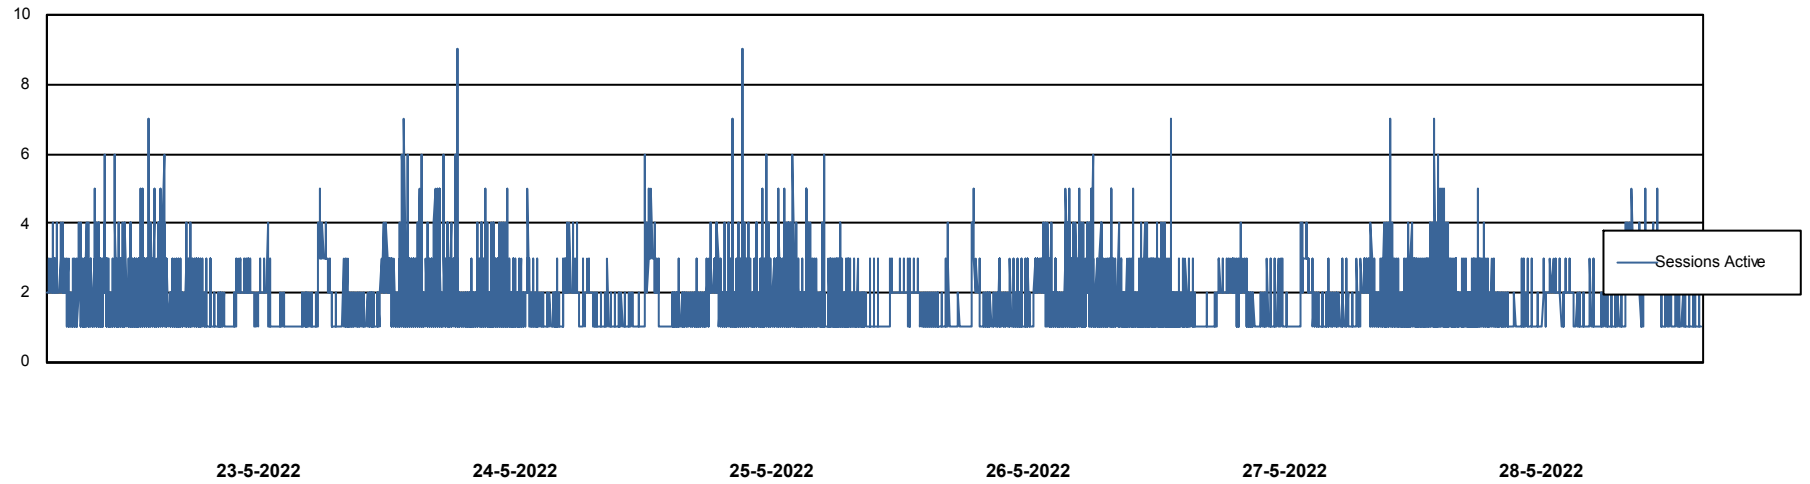

Weekly SLA Customer Report

Customer NIX_Production
Database ID 51

Database Performance NIXDB_BI

Weekly SLA Customer Report

Customer NIX_Production
Database ID 51

Database Performance NIXDB_Production

Weekly SLA Customer Report