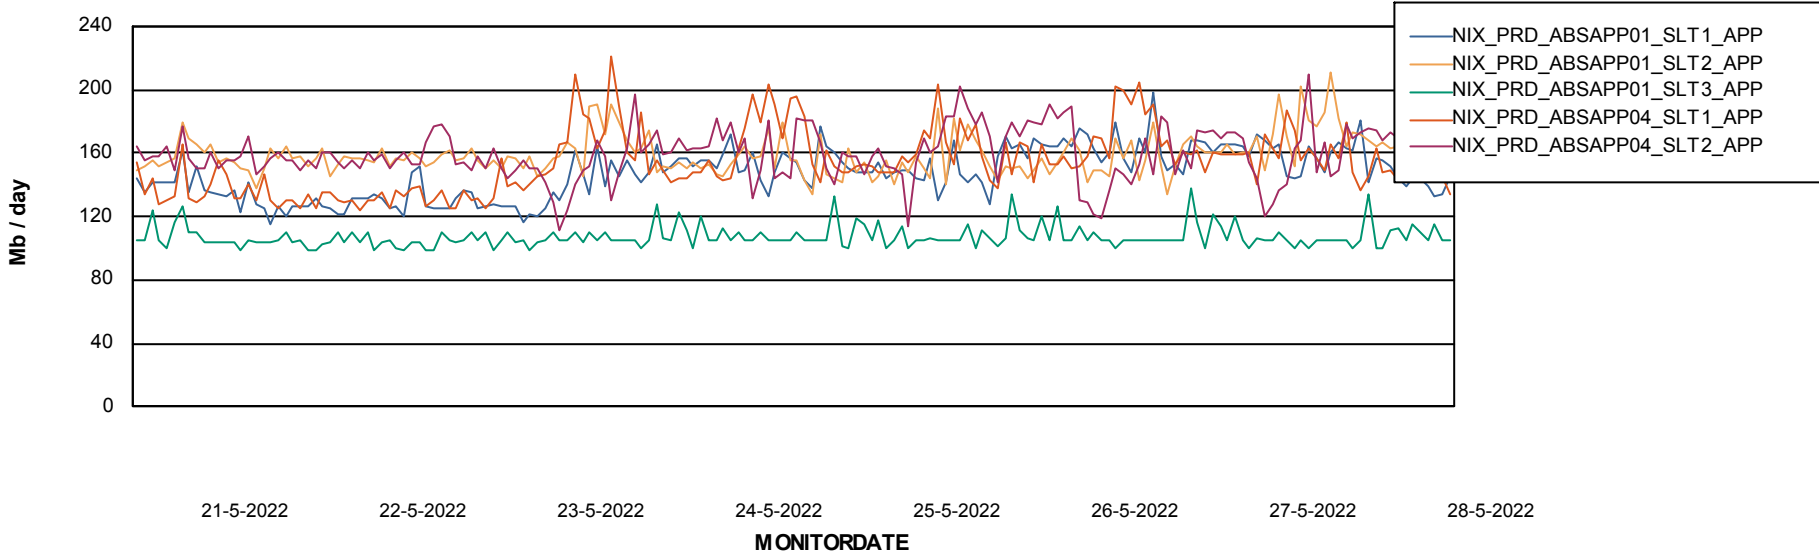

Standby Database Health NIX_Production

Recovery lag for last 7 days

Weekly SLA Customer Report

Customer NIX_Production
Database ID 51

ABSSolute Application Server Services

Avg memory used per ABS Server Service