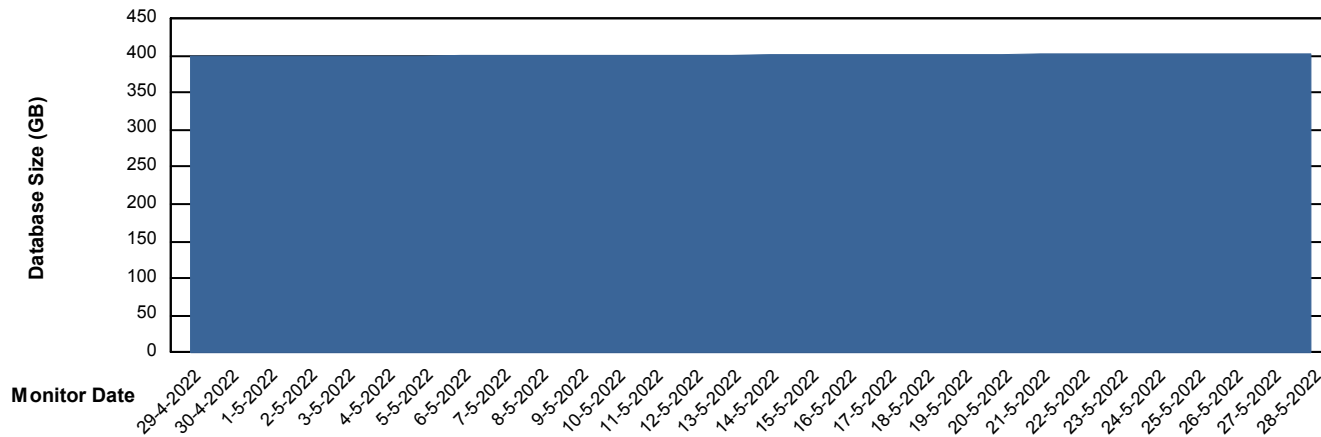

DATABASE SIZE NIXDB_Production

Database growth over last month