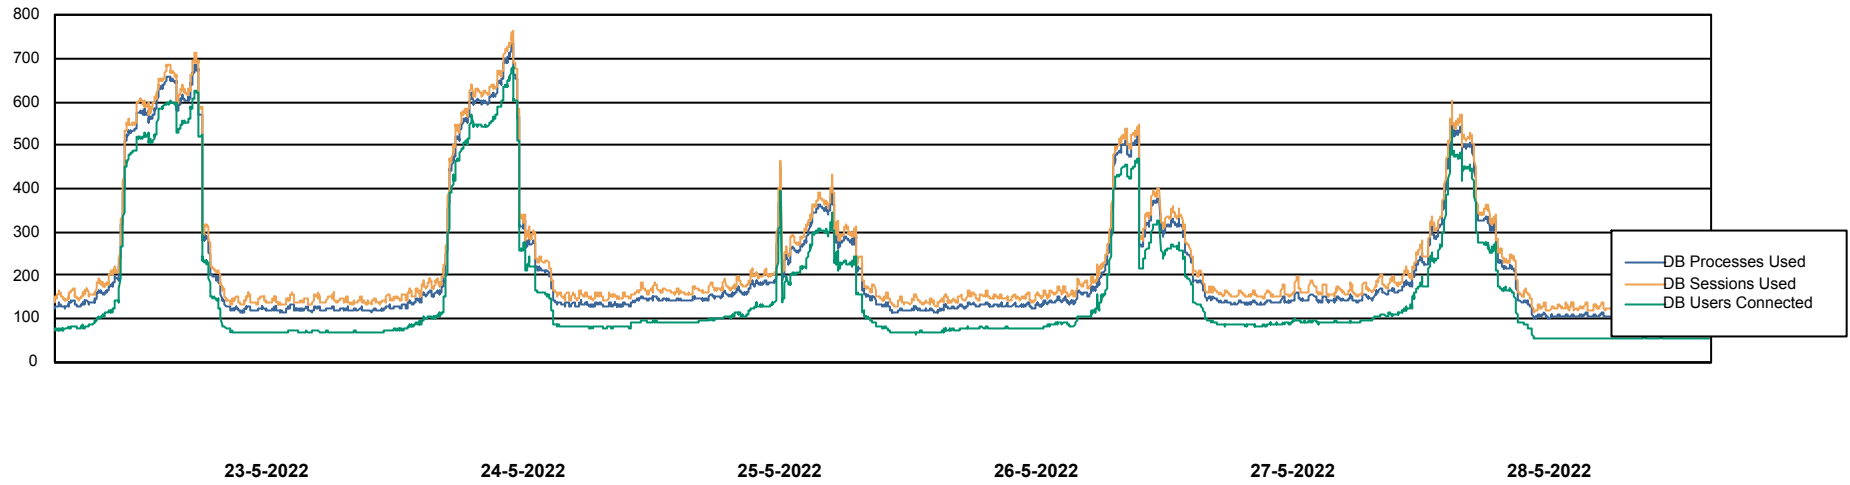

Weekly SLA Customer Report

Customer NIX_Production
Database ID 51

Database Performance NIXDB_BI

Weekly SLA Customer Report

Customer NIX_Production
Database ID 51

Database Performance NIXDB_Production

Weekly SLA Customer Report

Customer NIX_Production
Database ID 51

Database Performance NIXDB_Standby

DB Processes Max 300

Weekly SLA Customer Report

Customer NIX_Production
Database ID 51

DATABASE SIZE NIXDB_BI

Database growth over last month