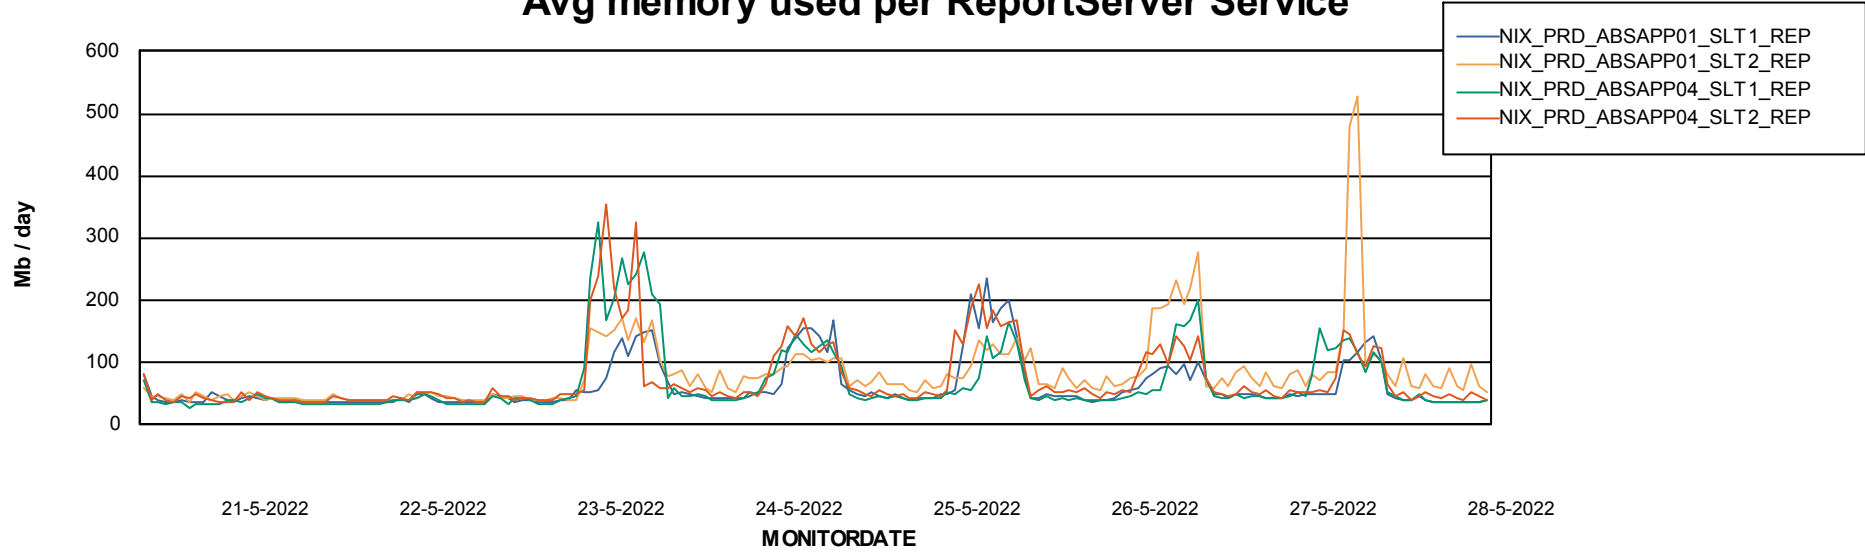

Avg users per day per ABS server

Weekly SLA Customer Report

Customer NIX_Production
Database ID 51

ABSSolute Application ReportServer Services

Avg memory used per ReportServer Service

Weekly SLA Customer Report