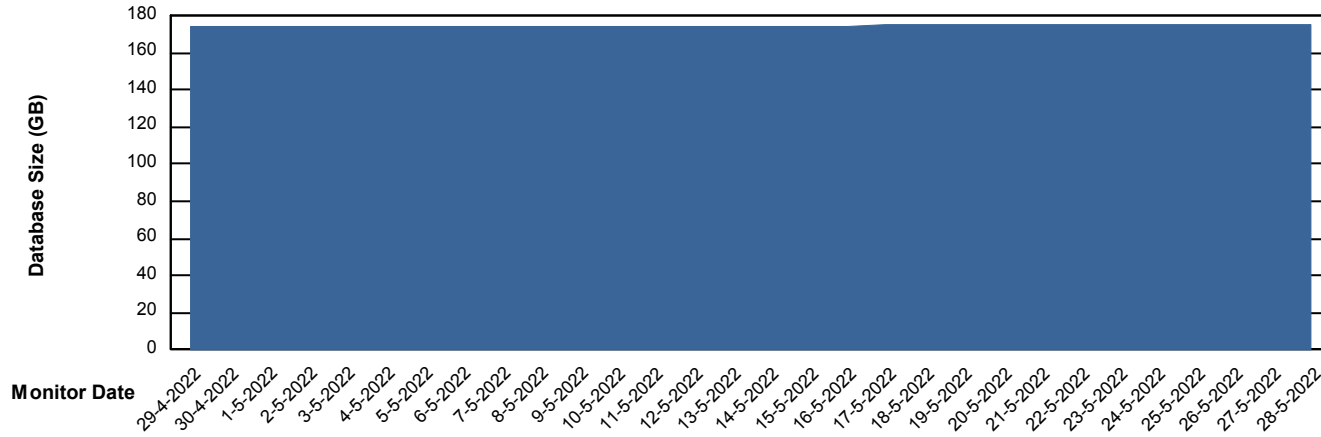

Customer NIX_Production
Database ID 51

Database Performance NIXDB_Standby

DB Processes Max 300

Weekly SLA Customer Report

Customer NIX_Production
Database ID 51

DATABASE SIZE NIXDB_BI

Database growth over last month