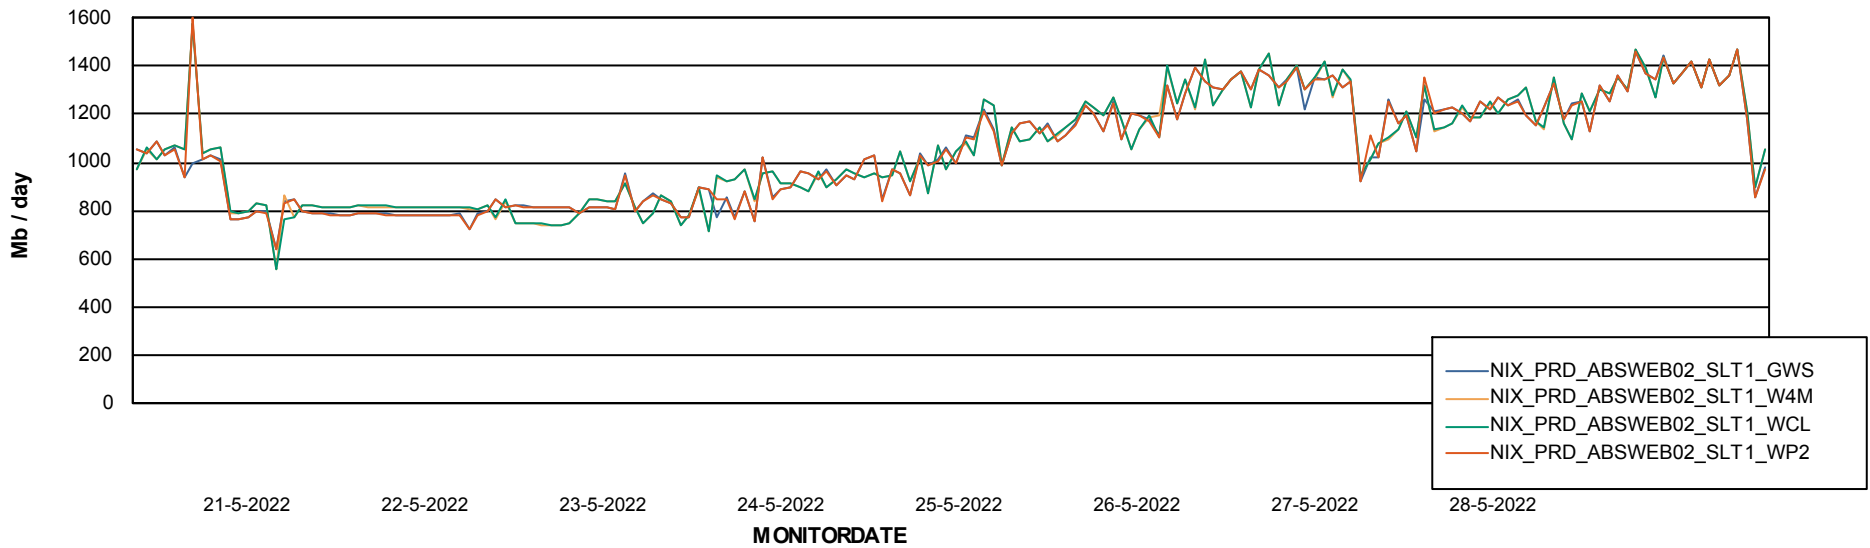

ABSSolute Web Component Services

Avg memory used per ABS Web component