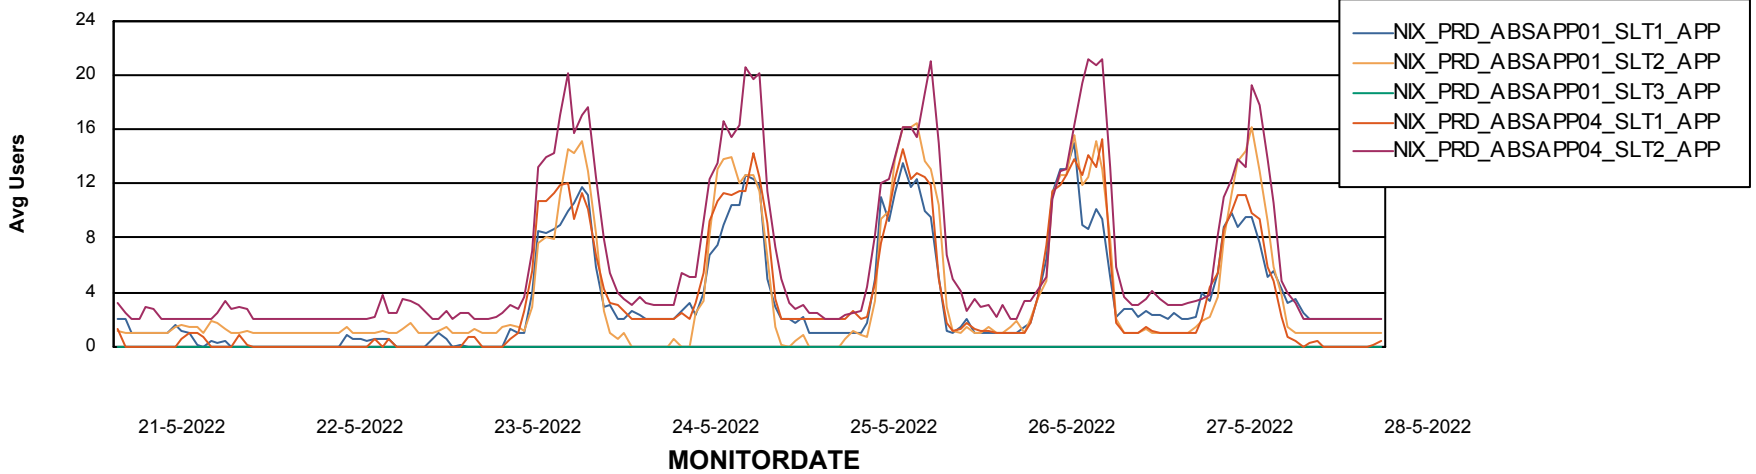

Avg users per day per ABS server