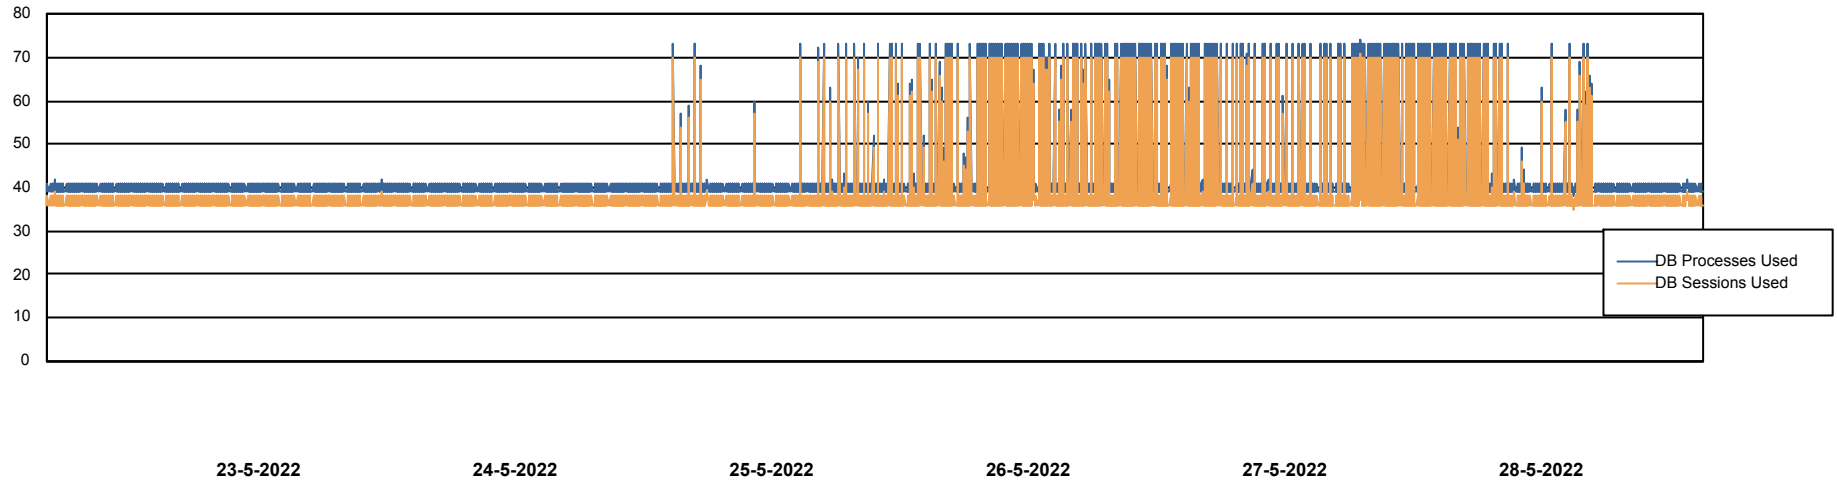

Database Performance NIXDB_Standby

DB Processes Max 300