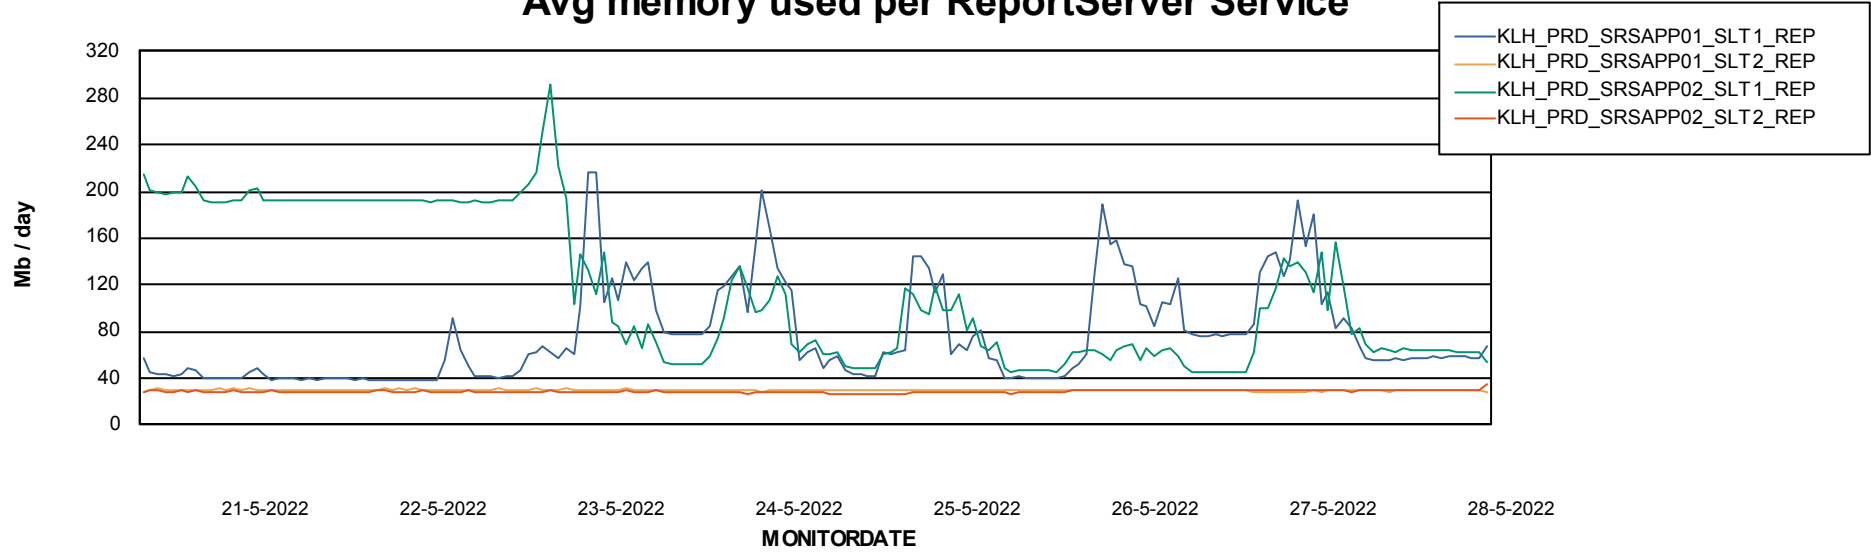

ABSSolute Application ReportServer Services

Avg memory used per ReportServer Service