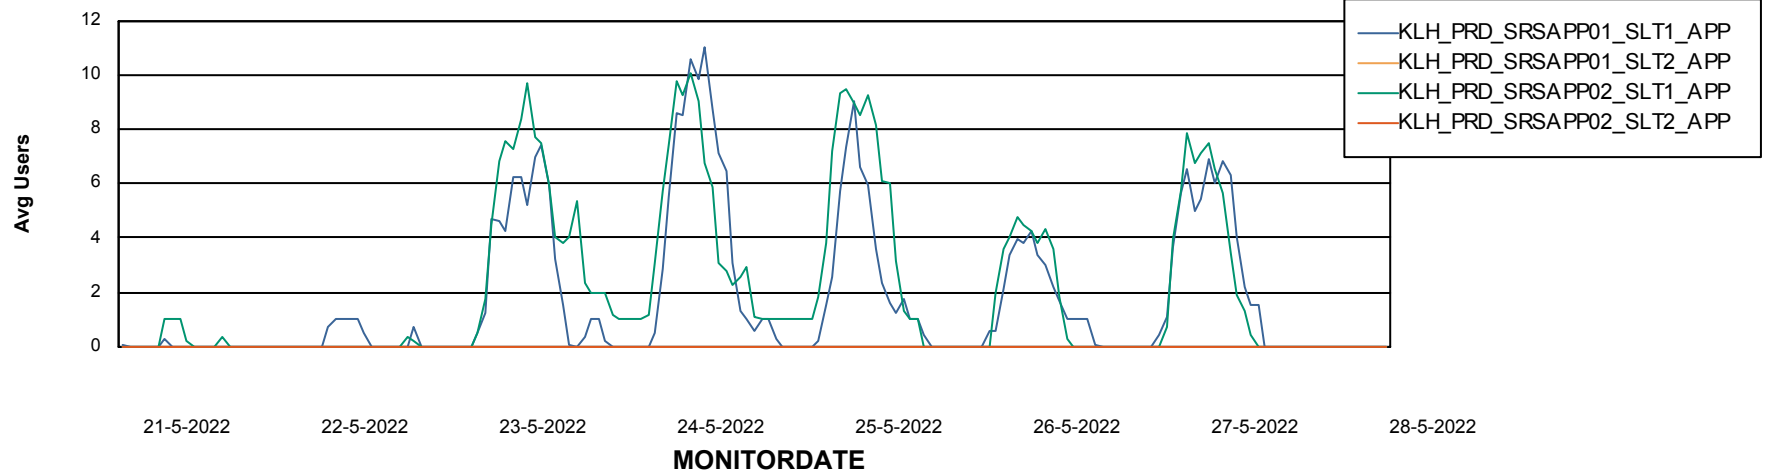

Avg users per day per ABS server