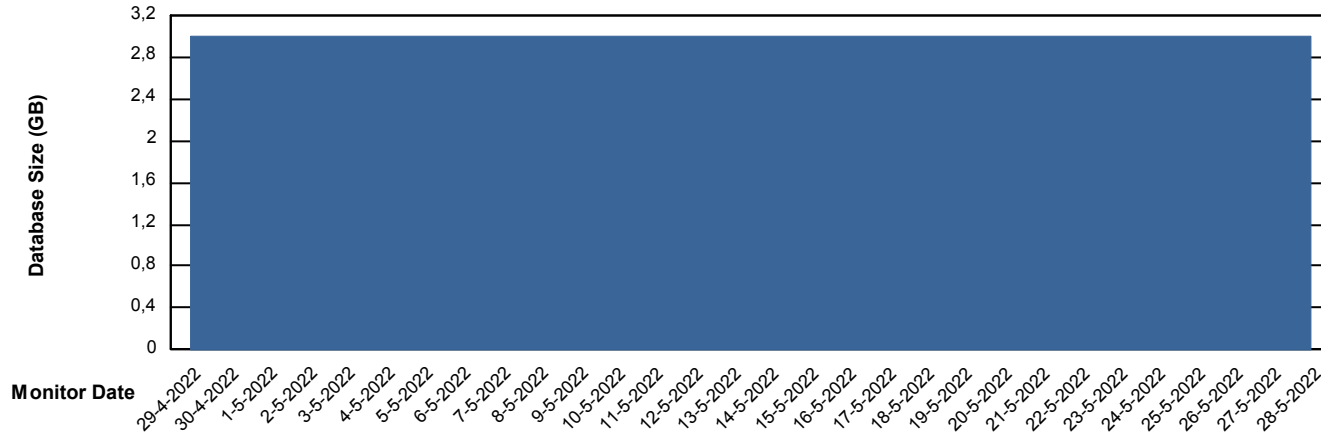

DATABASE SIZE KLHDB_BI

Database growth over last month