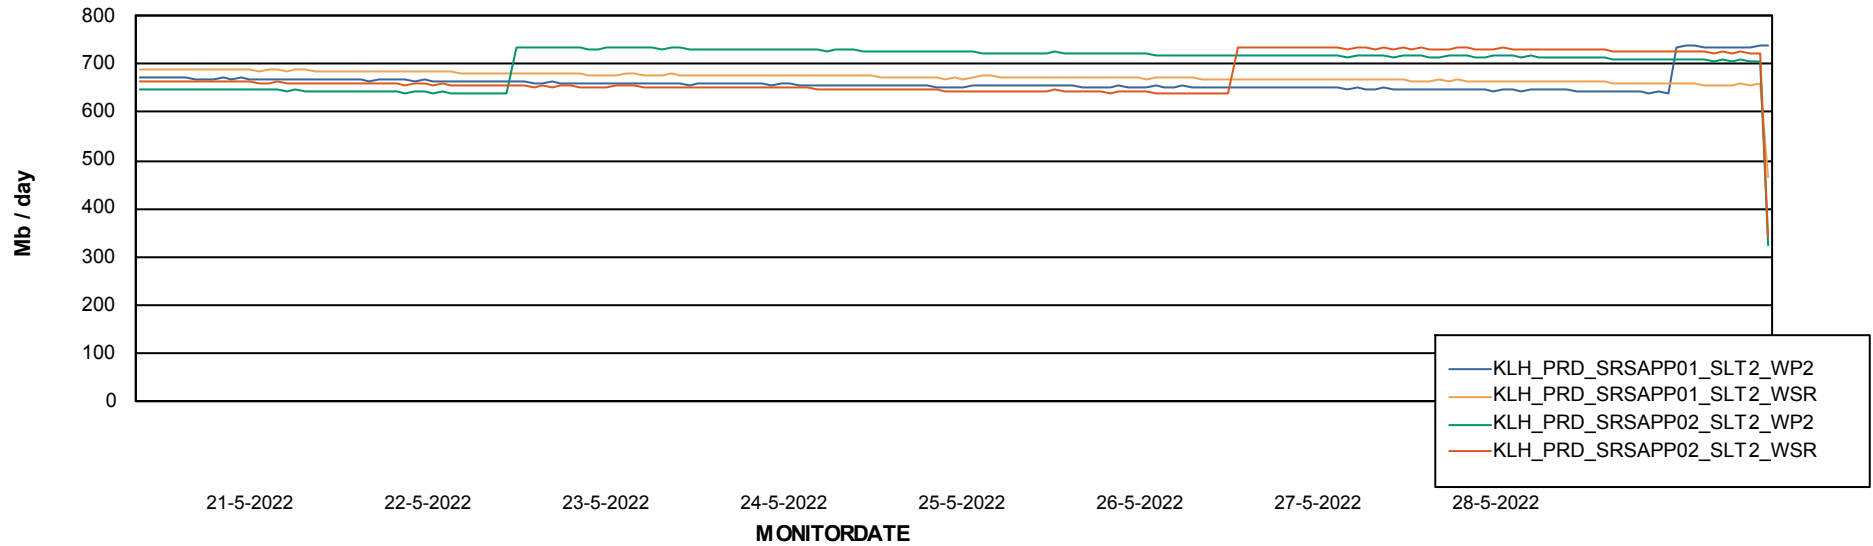

ABSSolute Web Component Services

Avg memory used per ABS Web component