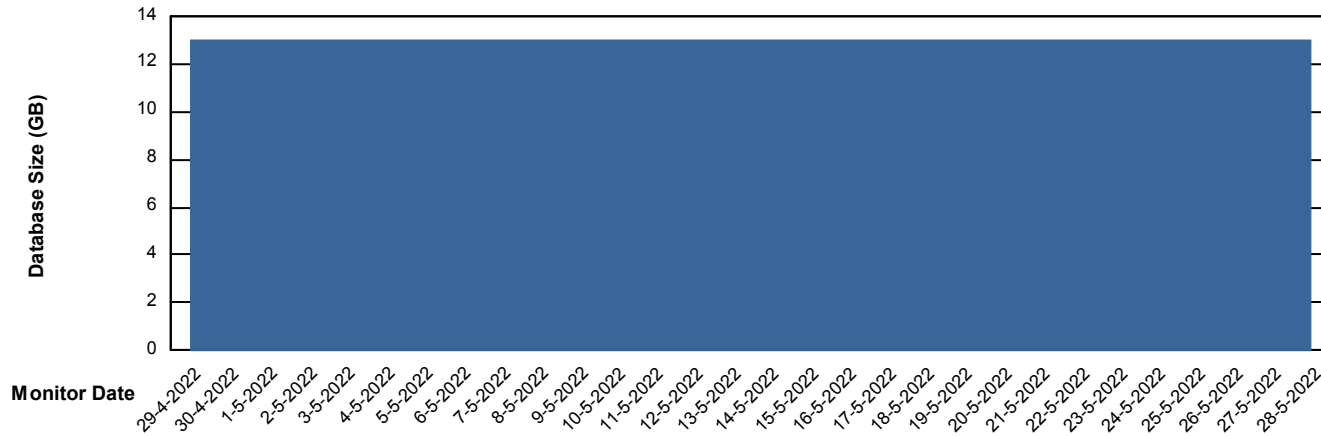

DATABASE SIZE KLHDB_Production

Database growth over last month