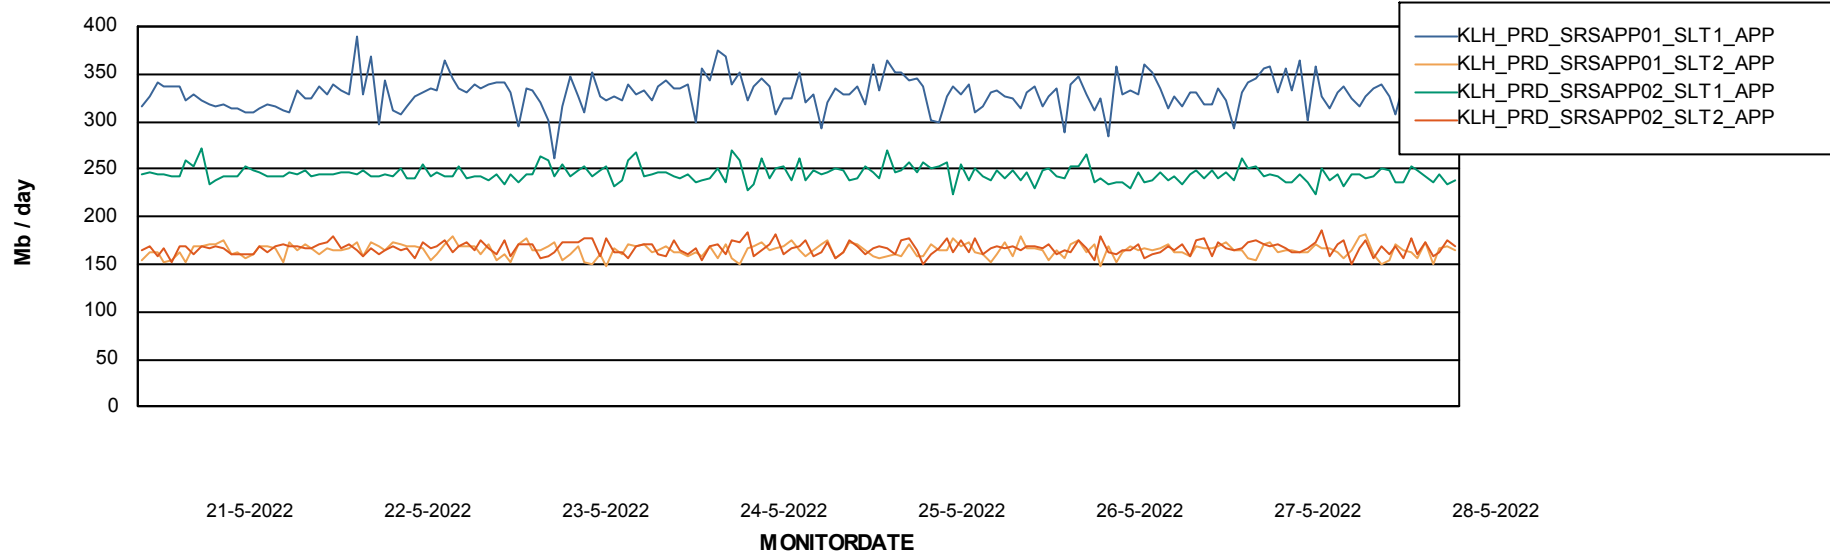

ABSSolute Application Server Services

Avg memory used per ABS Server Service