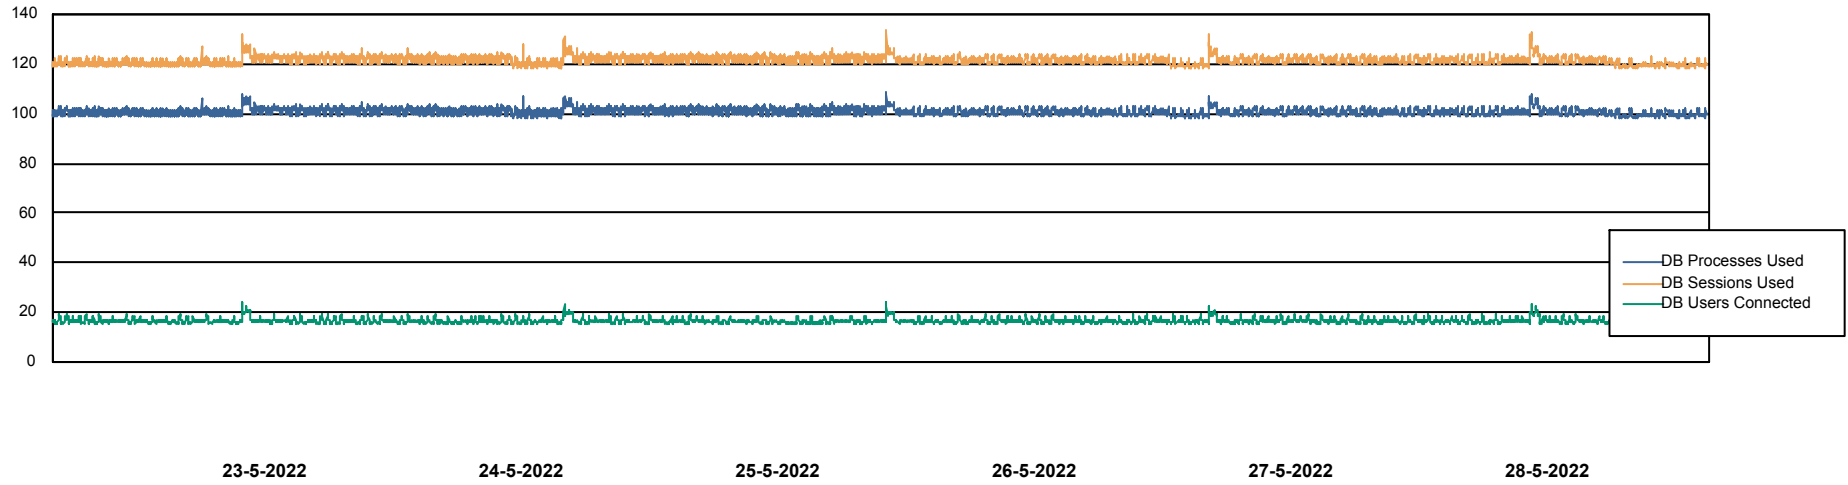

Database Performance KLHDB_BI