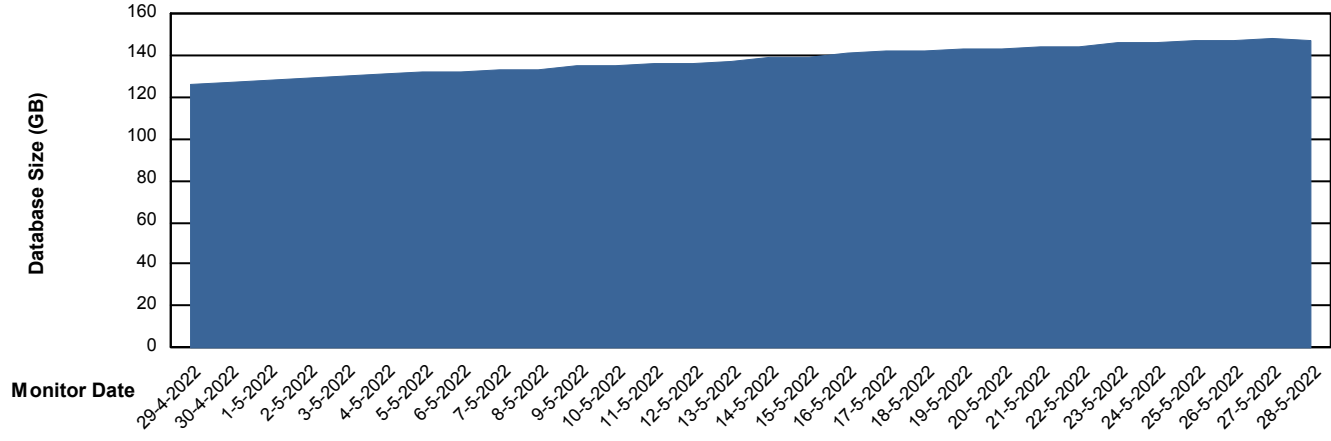

DB Processes Max 1,000
DB Processes Max 0
DB Processes Max 4

Weekly SLA Customer Report

Customer JSG_Production
Database ID 102

Database Performance JSG_PRD_SAREK_DB

Weekly SLA Customer Report

Customer JSG_Production
Database ID 102

DATABASE SIZE JSG_PRD_PICARD_DB

Database growth over last month

DATABASE SIZE JSG_PRD_SAREK_DB

Database growth over last month

Weekly SLA Customer Report

Customer JSG_Production
 Database ID 102

Database Tablespace JSG_PRD_PICARD_DB