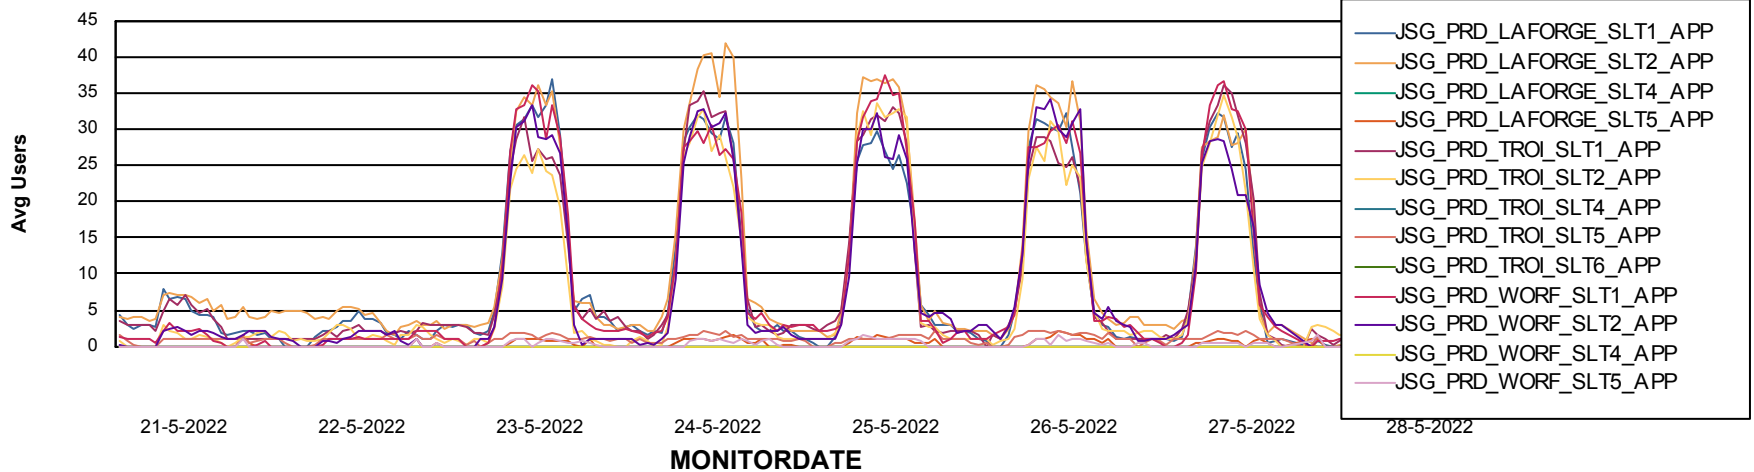

Weekly SLA Customer Report

Customer JSG_Production
Database ID 102

BI last ETL error for	JSG_PRD_SAREK_DB
ma, 23-05-2022	None
ma, 23-05-2022	None
za, 28-05-2022	None
wo, 25-05-2022	None
do, 26-05-2022	None
zo, 22-05-2022	None
za, 28-05-2022	None
wo, 25-05-2022	None
di, 24-05-2022	None
do, 26-05-2022	None
vr, 27-05-2022	None
zo, 22-05-2022	None
di, 24-05-2022	None
vr, 27-05-2022	None

Weekly SLA Customer Report

Customer JSG_Production
Database ID 102

Standby Database Health JSG_Production

Recovery lag for last 7 days

Weekly SLA Customer Report

Customer JSG_Production
Database ID 102

ABSSolute Application Server Services

Avg memory used per ABS Server Service

Avg users per day per ABS server

Weekly SLA Customer Report

Customer JSG_Production
Database ID 102

ABSSolute Application ReportServer Services

Avg memory used per ReportServer Service