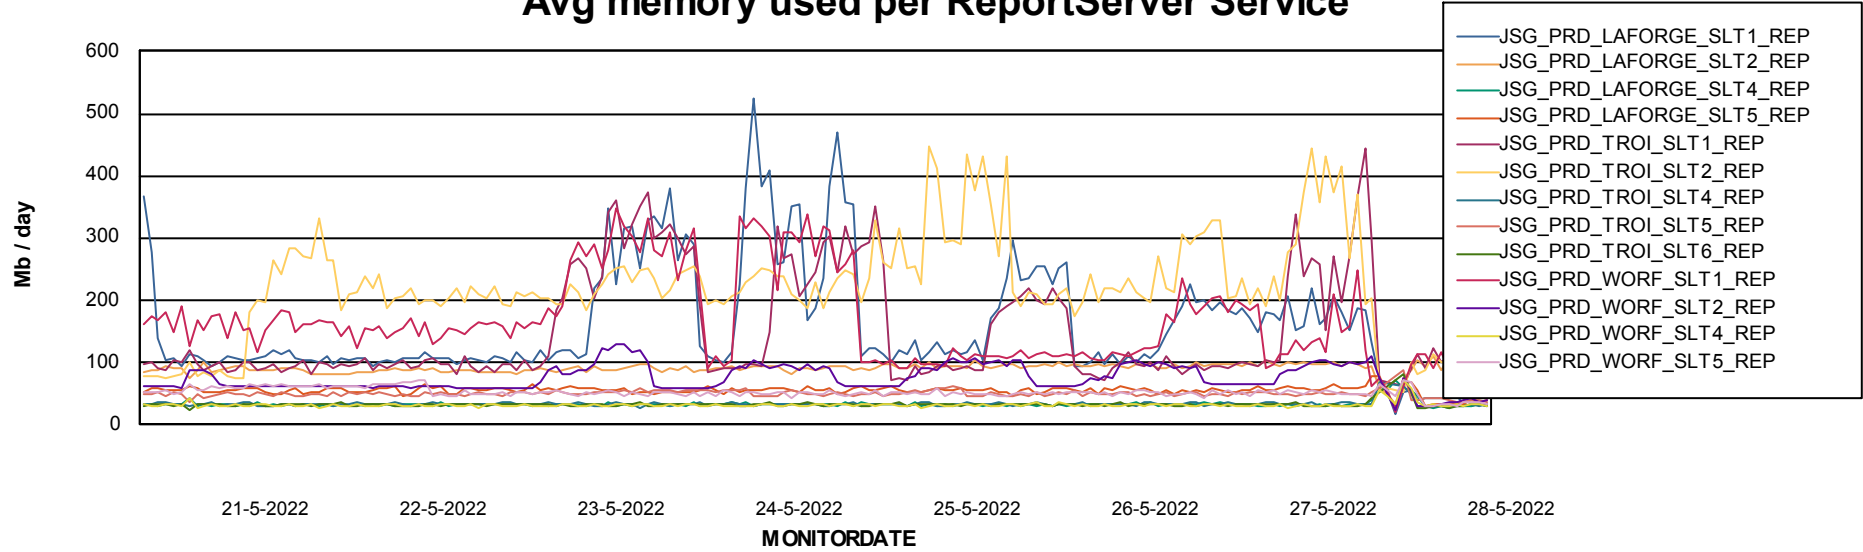

Avg memory used per ABS Server Service

Avg users per day per ABS server

Weekly SLA Customer Report

Customer JSG_Production
Database ID 102

ABSSolute Application ReportServer Services

Avg memory used per ReportServer Service