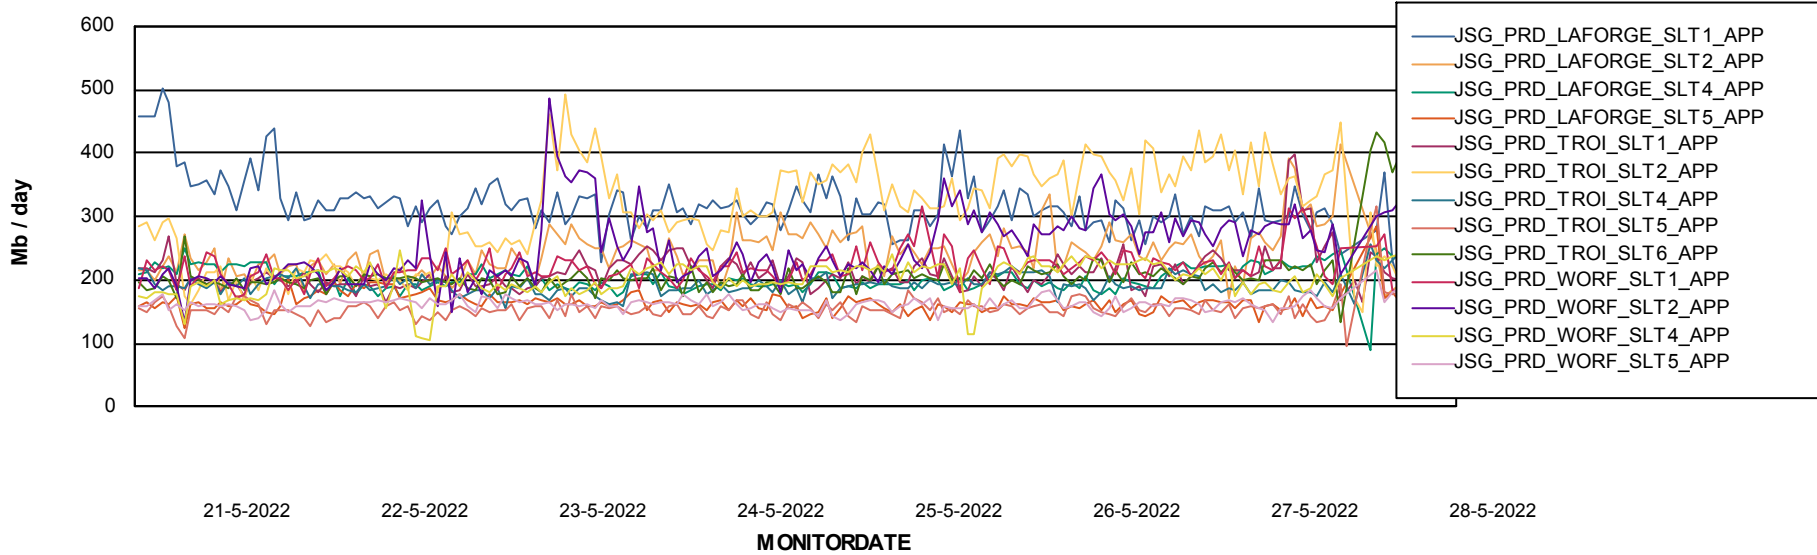

ABSSolute Application Server Services

Avg memory used per ABS Server Service