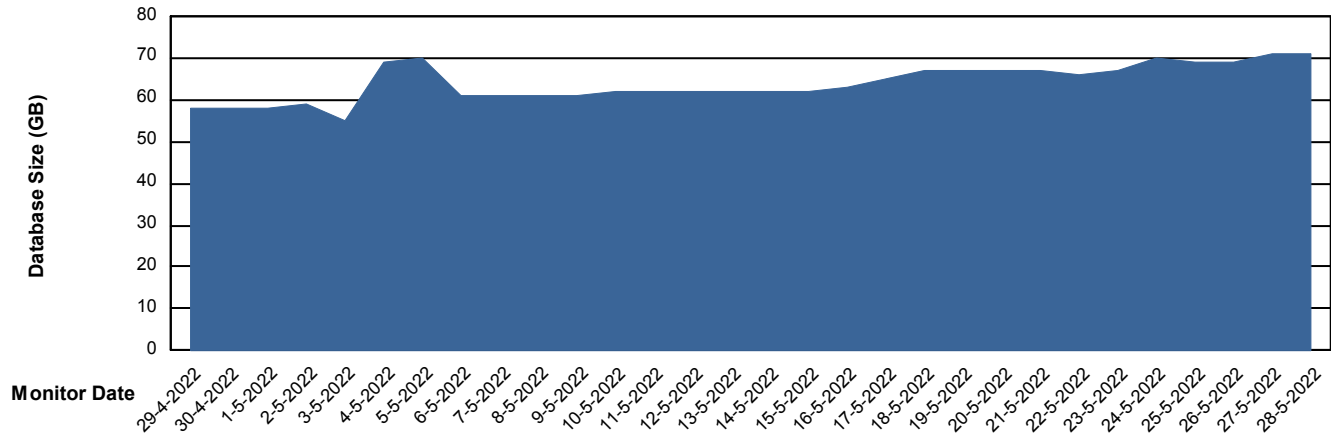

DB Processes Max 1,000
DB Processes Max 0
DB Processes Max 4

Weekly SLA Customer Report

Customer JSG_Production
Database ID 102

Database Performance JSG_PRD_SAREK_DB

Weekly SLA Customer Report

Customer JSG_Production
Database ID 102

DATABASE SIZE JSG_PRD_PICARD_DB

Database growth over last month

DATABASE SIZE JSG_PRD_SAREK_DB

Database growth over last month

Weekly SLA Customer Report

Customer JSG_Production
 Database ID 102

Database Tablespace JSG_PRD_PICARD_DB