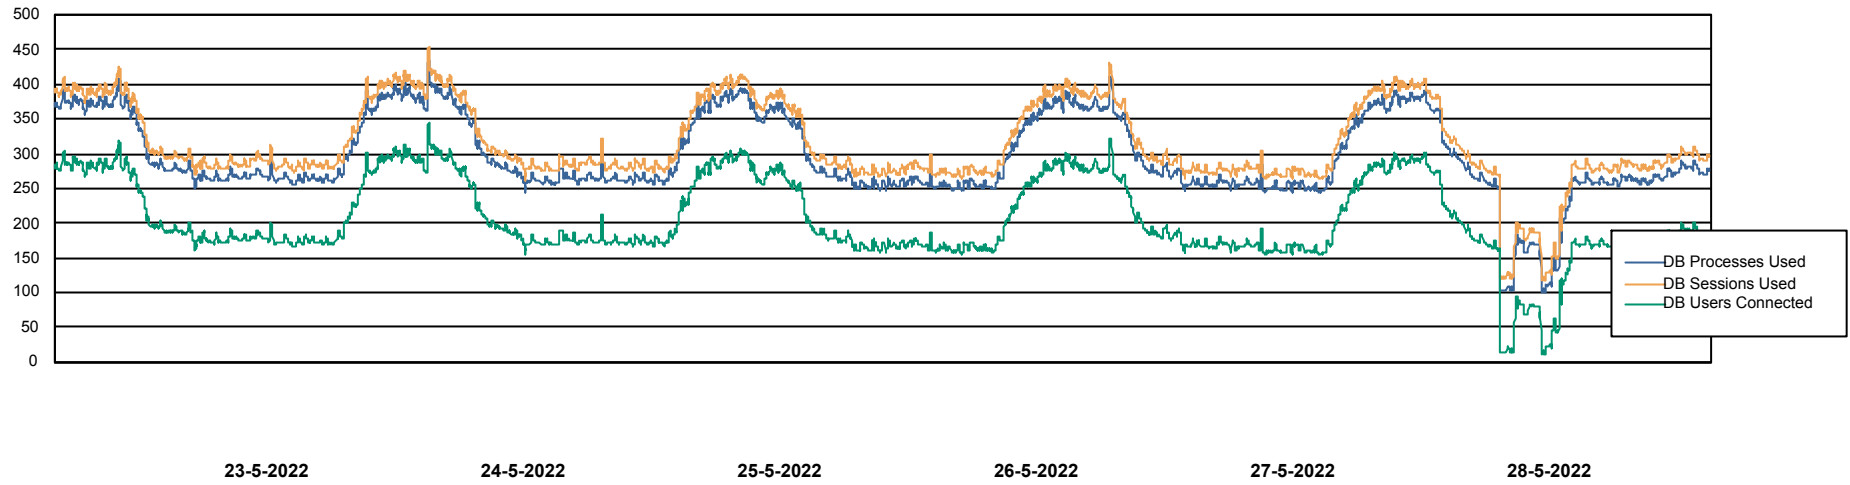

Weekly SLA Customer Report

Customer JSG_Production
Database ID 102

Harddisk Usage JSG_PRD_WORF

	Free disk space on C: (%)	Total disk space on C: (Gb)	Used disk space on C: (Gb)
28-5-2022	41	149	88
27-5-2022	39	149	91
26-5-2022	39	149	91
25-5-2022	39	149	91
24-5-2022	39	149	91
23-5-2022	39	149	90
22-5-2022	40	149	90

Weekly SLA Customer Report

Customer JSG_Production
Database ID 102

Database Performance JSG_PRD_PICARD_DB

Weekly SLA Customer Report

Customer JSG_Production
Database ID 102

Database Performance JSG_PRD_RIKER_DB