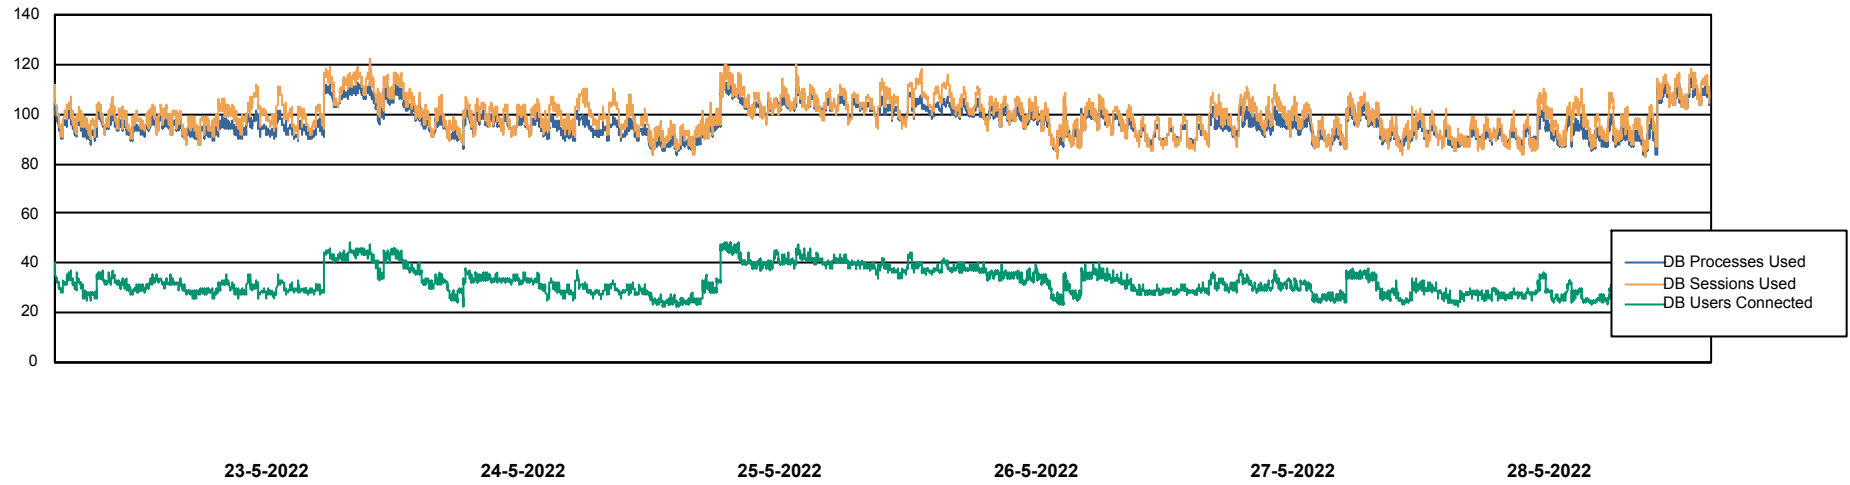

DB Processes Max 1,000
DB Processes Max 0
DB Processes Max 4

Weekly SLA Customer Report

Customer JSG_Production
Database ID 102

Database Performance JSG_PRD_SAREK_DB

Weekly SLA Customer Report

Customer JSG_Production
Database ID 102

DATABASE SIZE JSG_PRD_PICARD_DB

Database growth over last month

DATABASE SIZE JSG_PRD_SAREK_DB

Database growth over last month

Weekly SLA Customer Report

Customer JSG_Production
 Database ID 102

Database Tablespace JSG_PRD_PICARD_DB