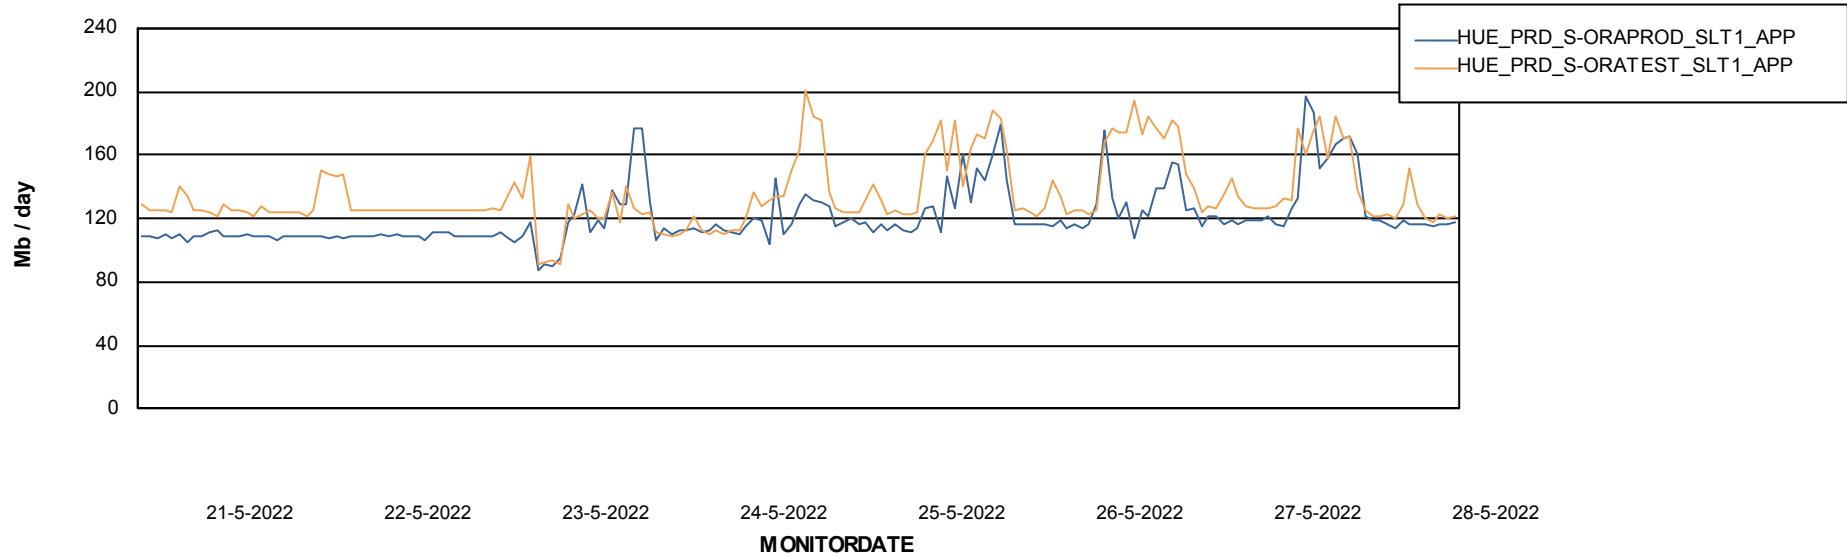

ABSSolute Application Server Services

Avg memory used per ABS Server Service