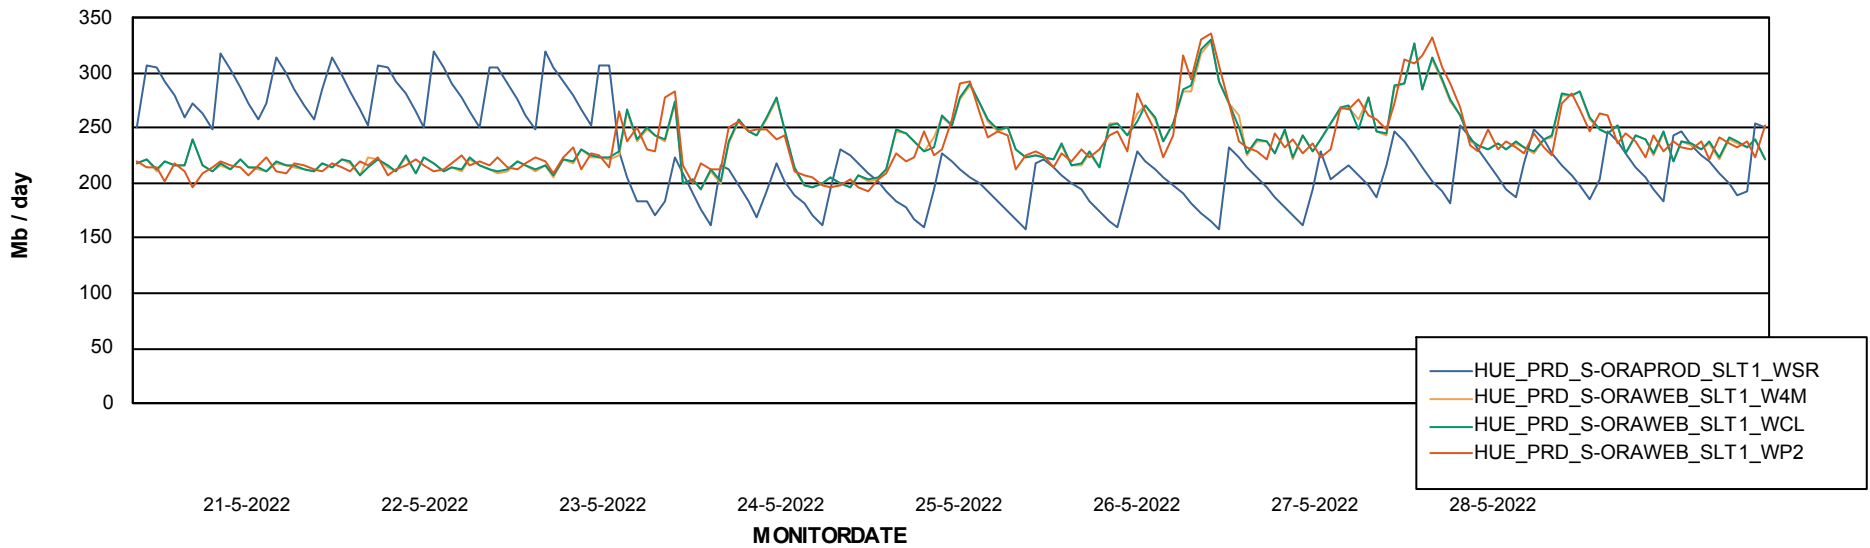

ABSSolute Web Component Services

Avg memory used per ABS Web component