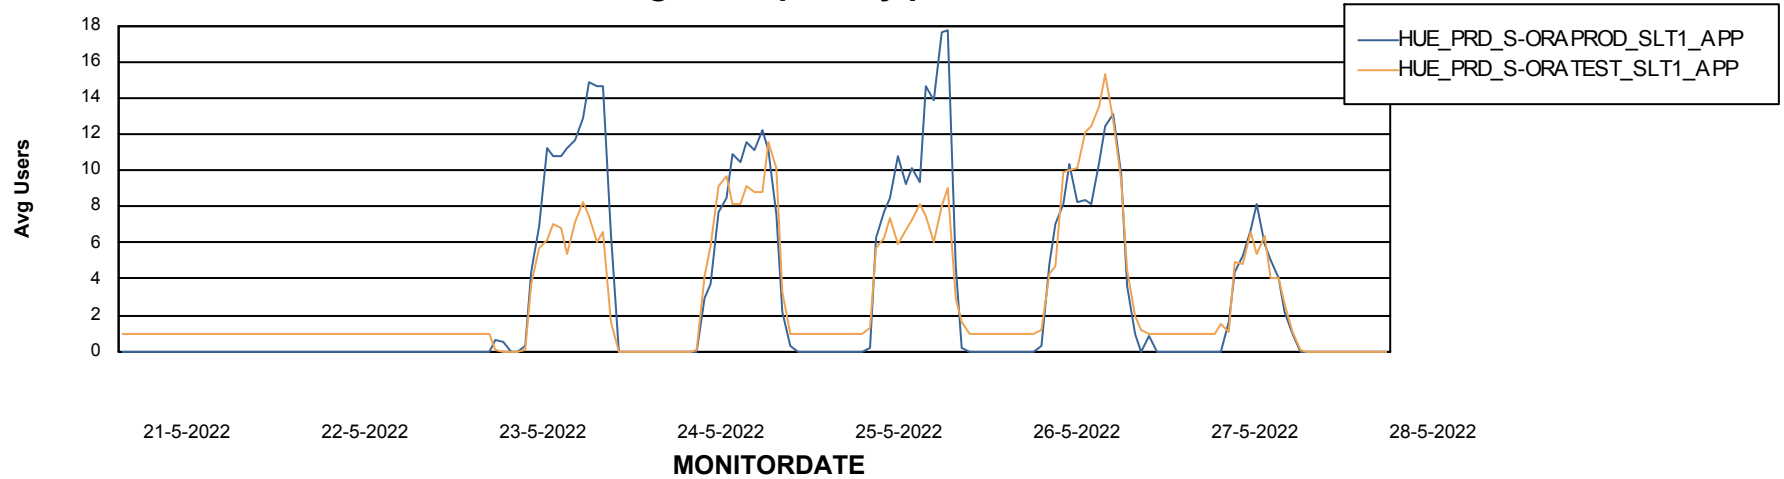

Avg users per day per ABS server