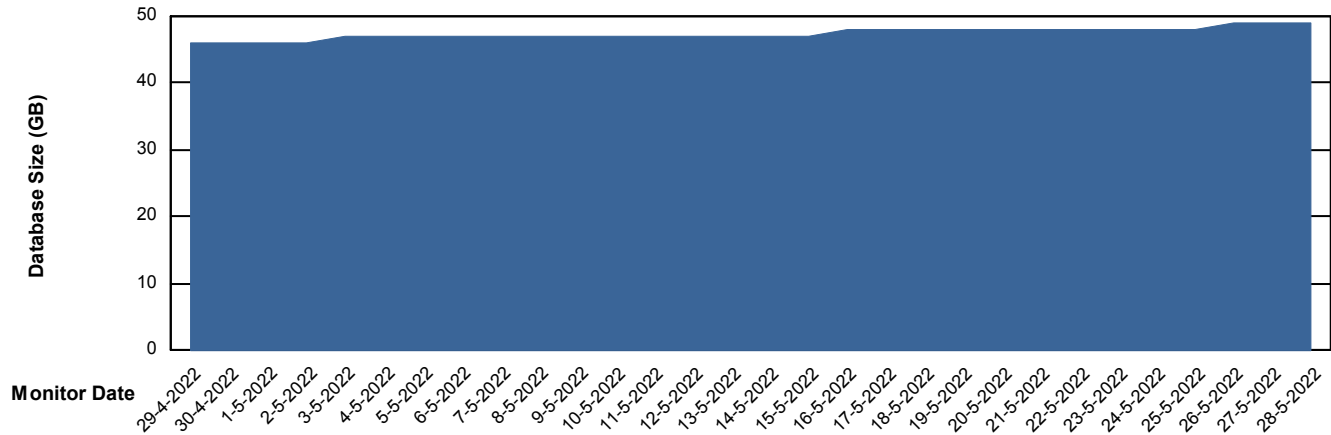

DATABASE SIZE HUE_PRD_S-ORAPROD_DB

Database growth over last month