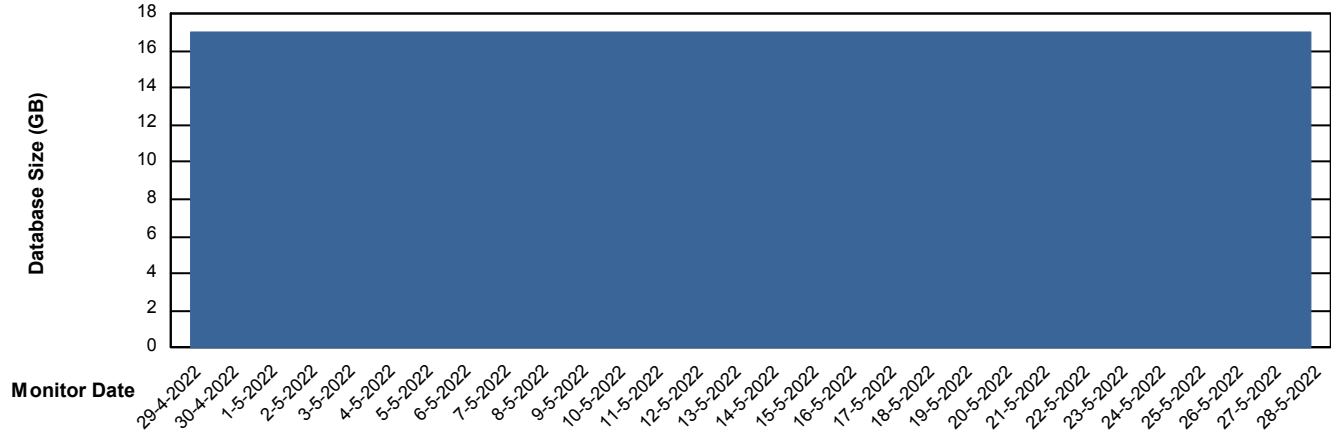

DATABASE SIZE HUE_PRD_S-ORABI_DB

Database growth over last month