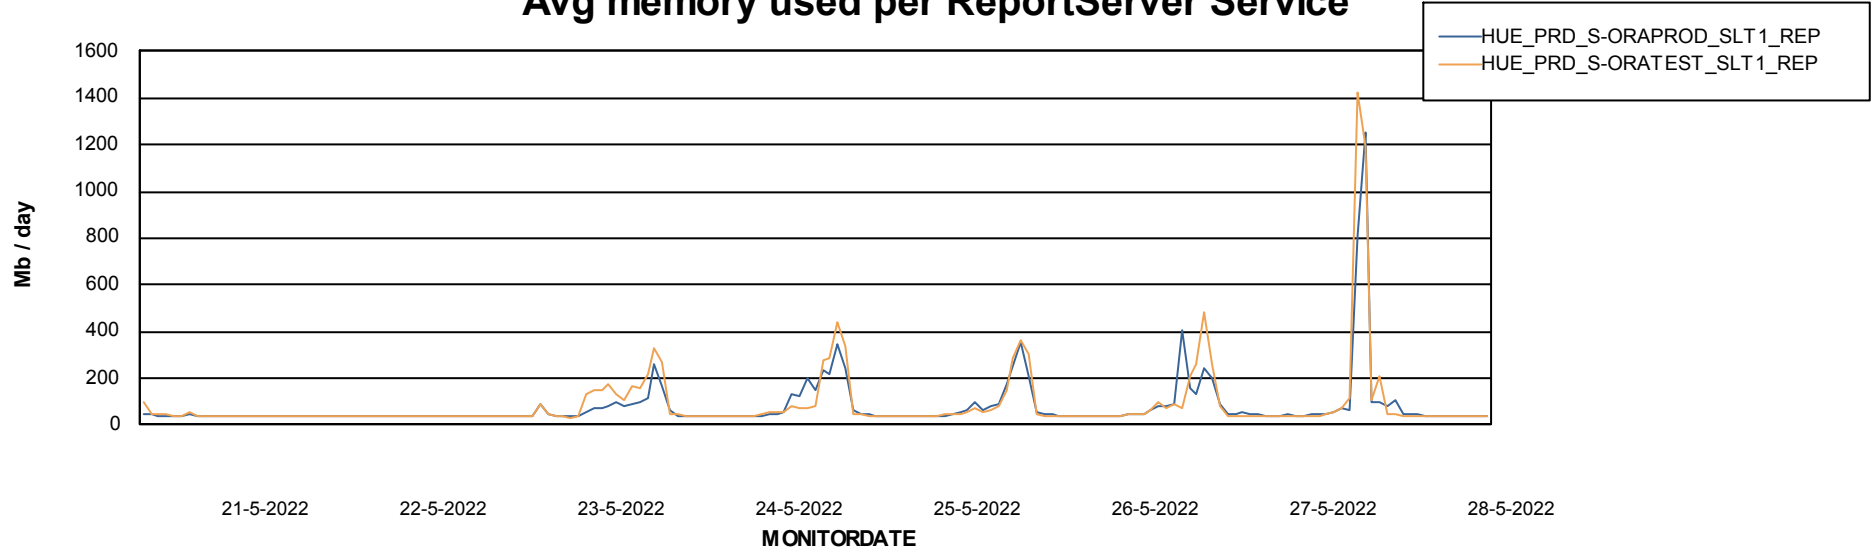

ABSSolute Application ReportServer Services

Avg memory used per ReportServer Service