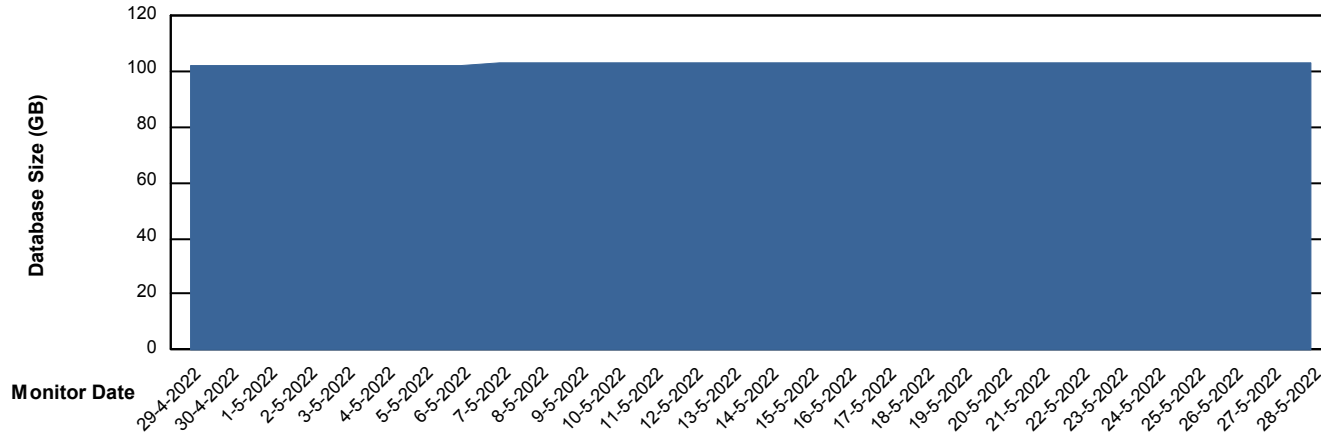

DATABASE SIZE EUT_EUP_PRD_URVINA22T_DB

Database growth over last month