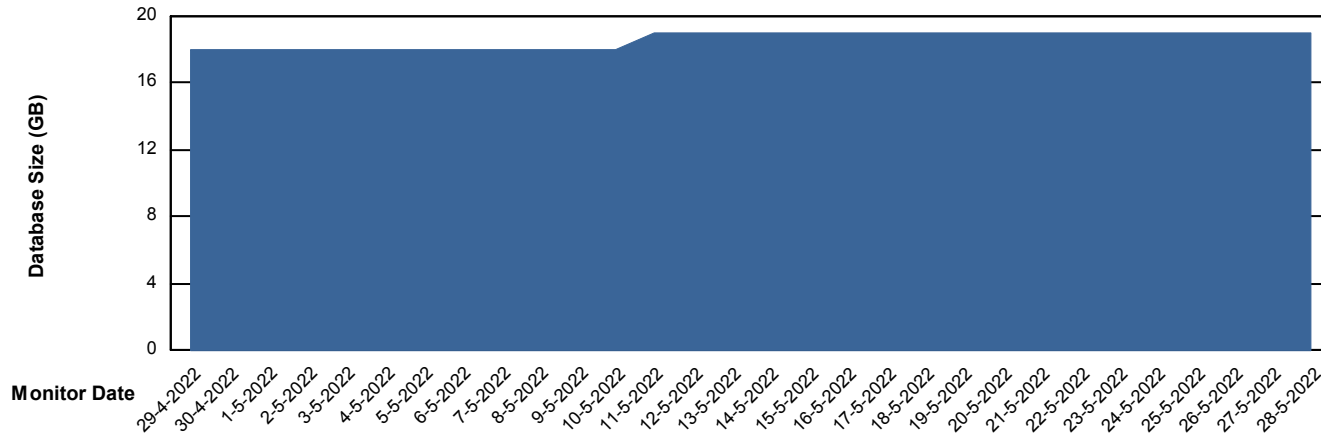

DATABASE SIZE EUT_URM_PRD_URVINA26_DB

Database growth over last month