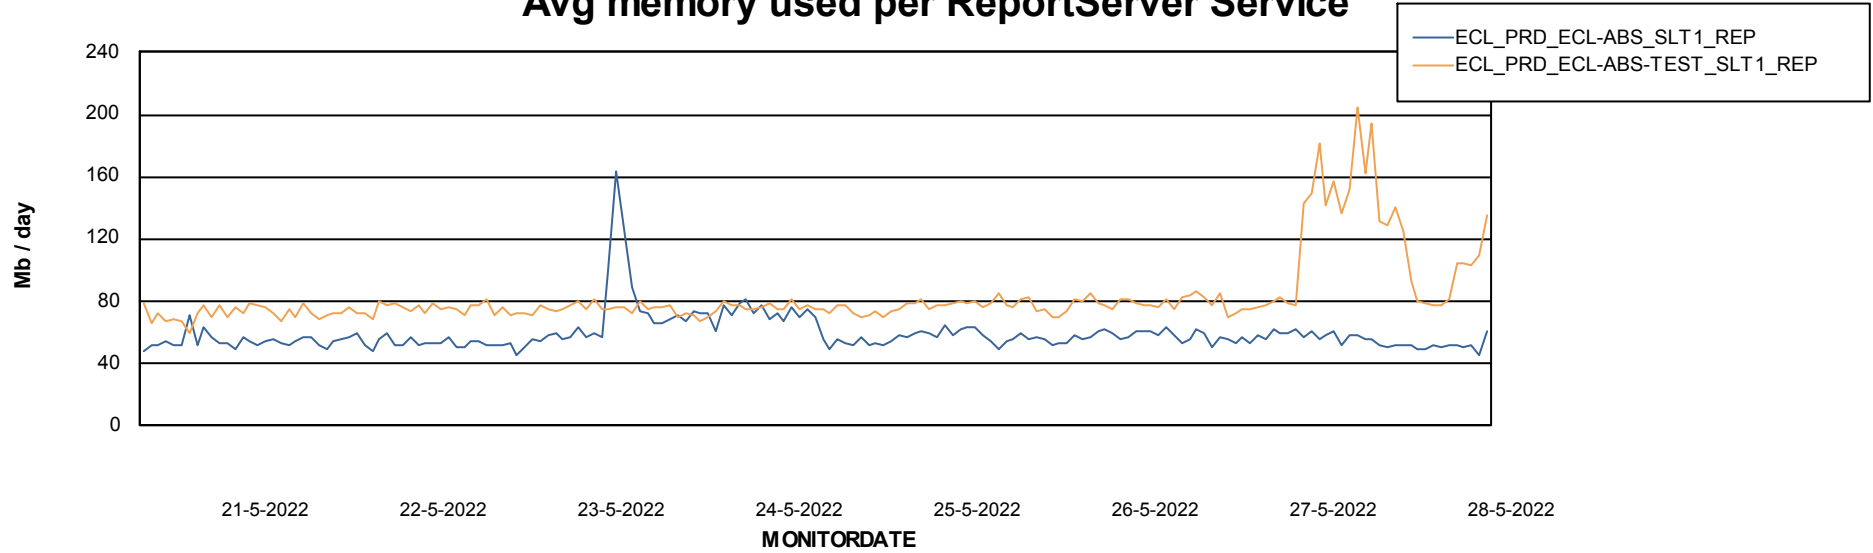

ABSSolute Application ReportServer Services

Avg memory used per ReportServer Service