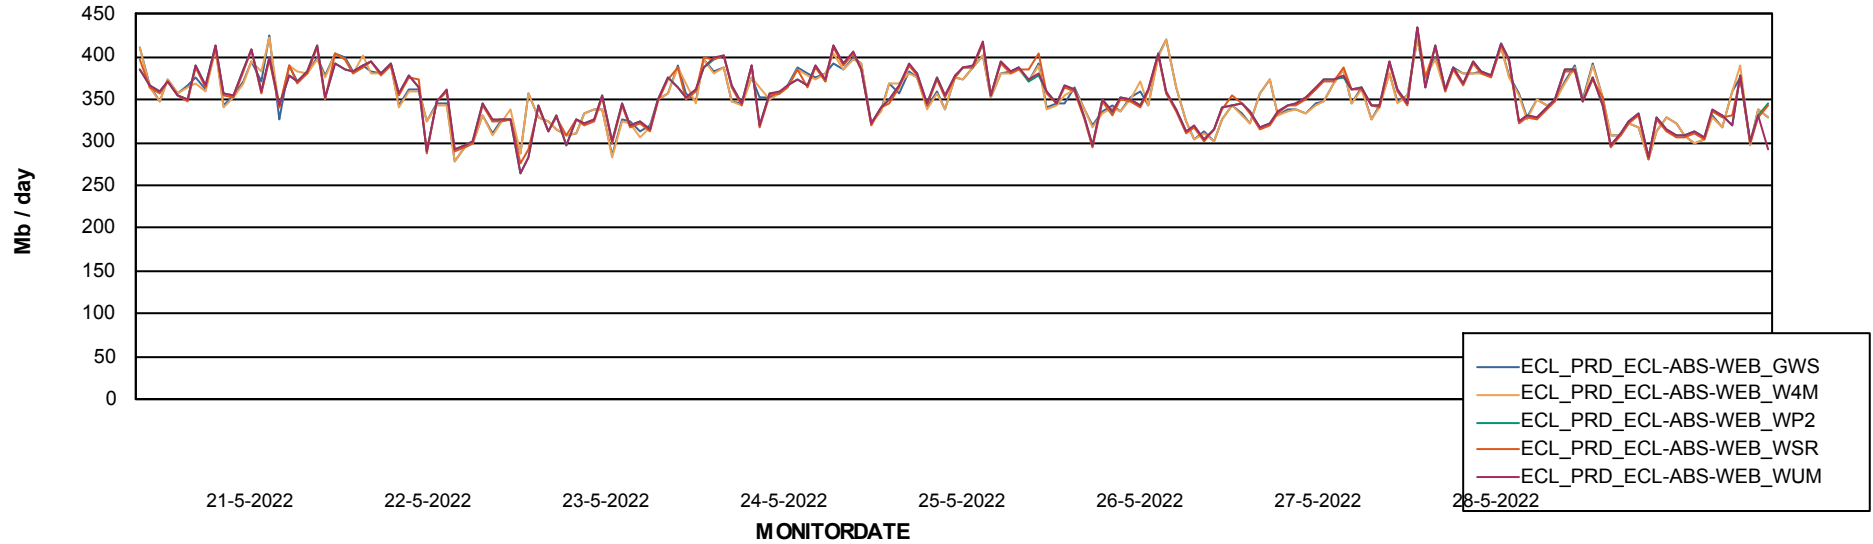

ABSSolute Application ReportServer Services

Avg memory used per ReportServer Service

Weekly SLA Customer Report

Customer ECL_Production
Database ID 77

ABSolute Web Component Services

Avg memory used per ABS Web component