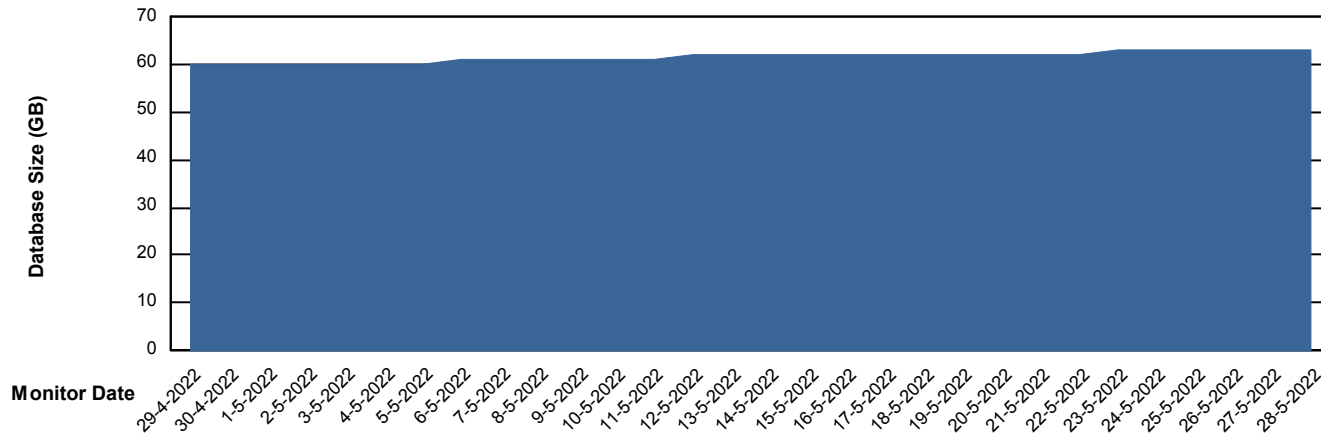

Weekly SLA Customer Report

Customer ECL_Production
Database ID 77

Database Performance ECLDB_Production

Weekly SLA Customer Report

Customer ECL_Production
Database ID 77

Database Performance ECLDB_Standby

DATABASE SIZE ECLDB_Production

Database growth over last month

Weekly SLA Customer Report

Customer ECL_Production
Database ID 77

Database Tablespace ECLDB_Production

Date	Tablespace Name	Filesize (Gb)	Usedsize (Gb)	Percentage free
28-5-2022	ABSDATA	64	53	17
	INDX	8	4	45
27-5-2022	ABSDATA	64	53	17
	INDX	8	4	45
26-5-2022	ABSDATA	64	53	18
	INDX	8	4	45
25-5-2022	ABSDATA	64	53	18
	INDX	8	4	45
24-5-2022	ABSDATA	64	52	18
	INDX	8	4	45
23-5-2022	ABSDATA	64	52	18
	INDX	8	4	45
22-5-2022	ABSDATA	64	52	19
	INDX	8	4	45