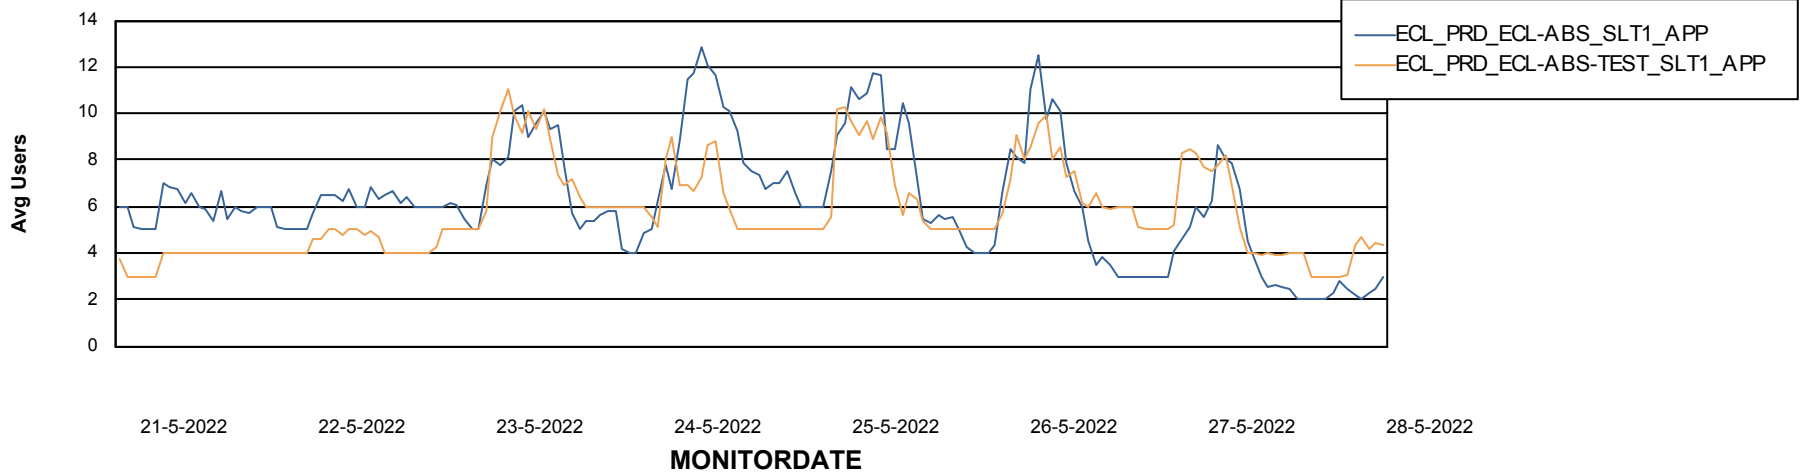

Weekly SLA Customer Report

Customer ECL_Production
Database ID 77

ABSSolute Application Server Services

Avg memory used per ABS Server Service

Avg users per day per ABS server

Weekly SLA Customer Report

Customer ECL_Production
Database ID 77