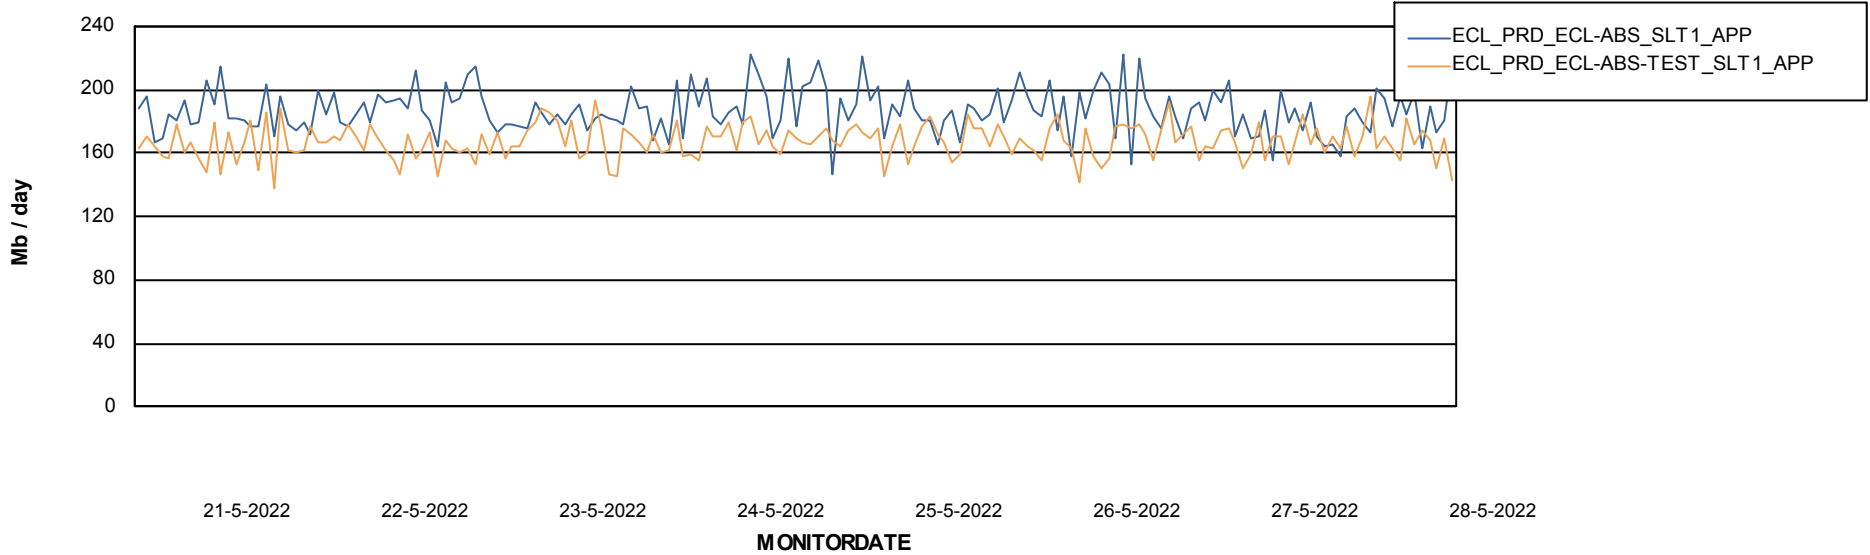

Weekly SLA Customer Report

Customer ECL_Production
Database ID 77

Database Performance ECLDB_Production

Weekly SLA Customer Report

Customer ECL_Production
Database ID 77

Database Performance ECLDB_Standby

DATABASE SIZE ECLDB_Production

Database growth over last month

Weekly SLA Customer Report

Customer ECL_Production
Database ID 77

Database Tablespace ECLDB_Production

Date	Tablespace Name	Filesize (Gb)	Usedsize (Gb)	Percentage free
28-5-2022	ABSDATA	64	53	17
	INDX	8	4	45
27-5-2022	ABSDATA	64	53	17
	INDX	8	4	45
26-5-2022	ABSDATA	64	53	18
	INDX	8	4	45
25-5-2022	ABSDATA	64	53	18
	INDX	8	4	45
24-5-2022	ABSDATA	64	52	18
	INDX	8	4	45
23-5-2022	ABSDATA	64	52	18
	INDX	8	4	45
22-5-2022	ABSDATA	64	52	19
	INDX	8	4	45

Weekly SLA Customer Report

Customer ECL_Production
Database ID 77

ABSSolute Application Server Services

Avg memory used per ABS Server Service

Avg users per day per ABS server

Weekly SLA Customer Report

Customer ECL_Production
Database ID 77