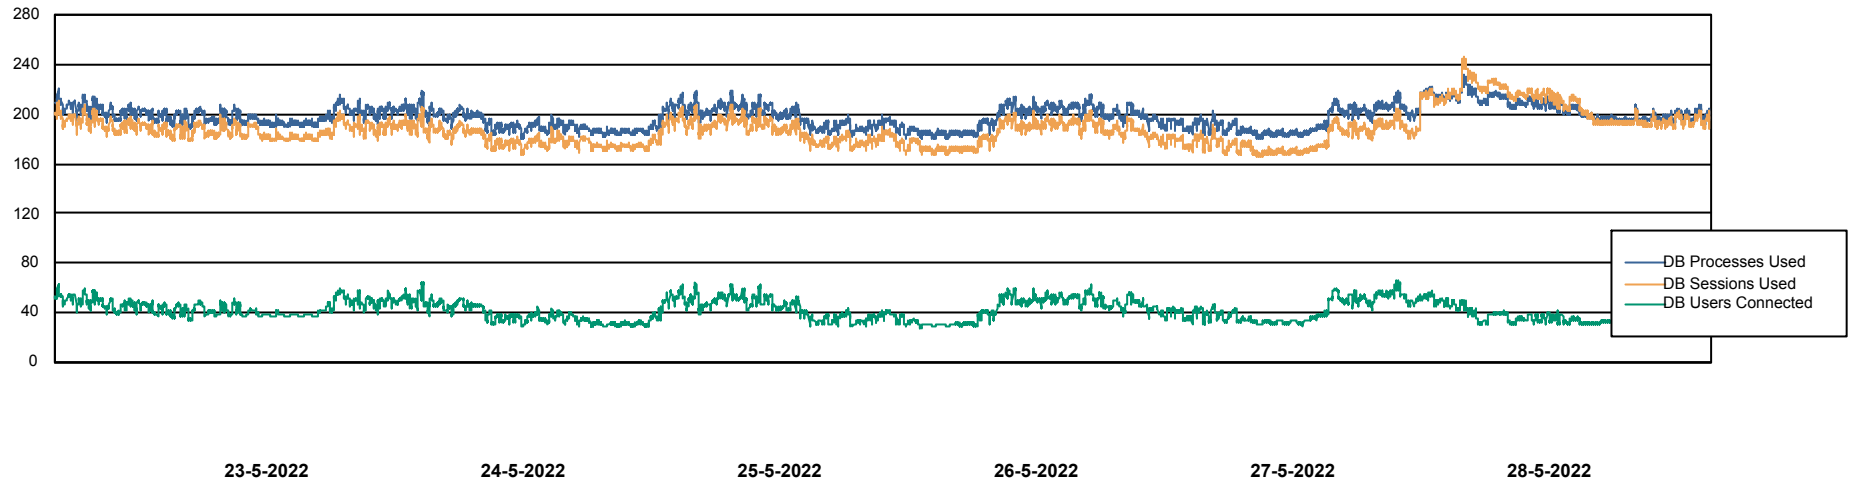

Weekly SLA Customer Report

Customer ECL_Production
Database ID 77

Harddisk Usage ECL_PRD_ECL-ABS-WEB

	Free disk space on C: (%)	Total disk space on C: (Gb)	Used disk space on C: (Gb)
28-5-2022	45	127	69
27-5-2022	46	127	69
26-5-2022	46	127	69
25-5-2022	46	127	68
24-5-2022	47	127	68
23-5-2022	47	127	67
22-5-2022	47	127	67

Weekly SLA Customer Report

Customer ECL_Production
Database ID 77

Database Performance ECLDB_Production

Weekly SLA Customer Report

Customer ECL_Production
Database ID 77

Database Performance ECLDB_Standby

DATABASE SIZE ECLDB_Production