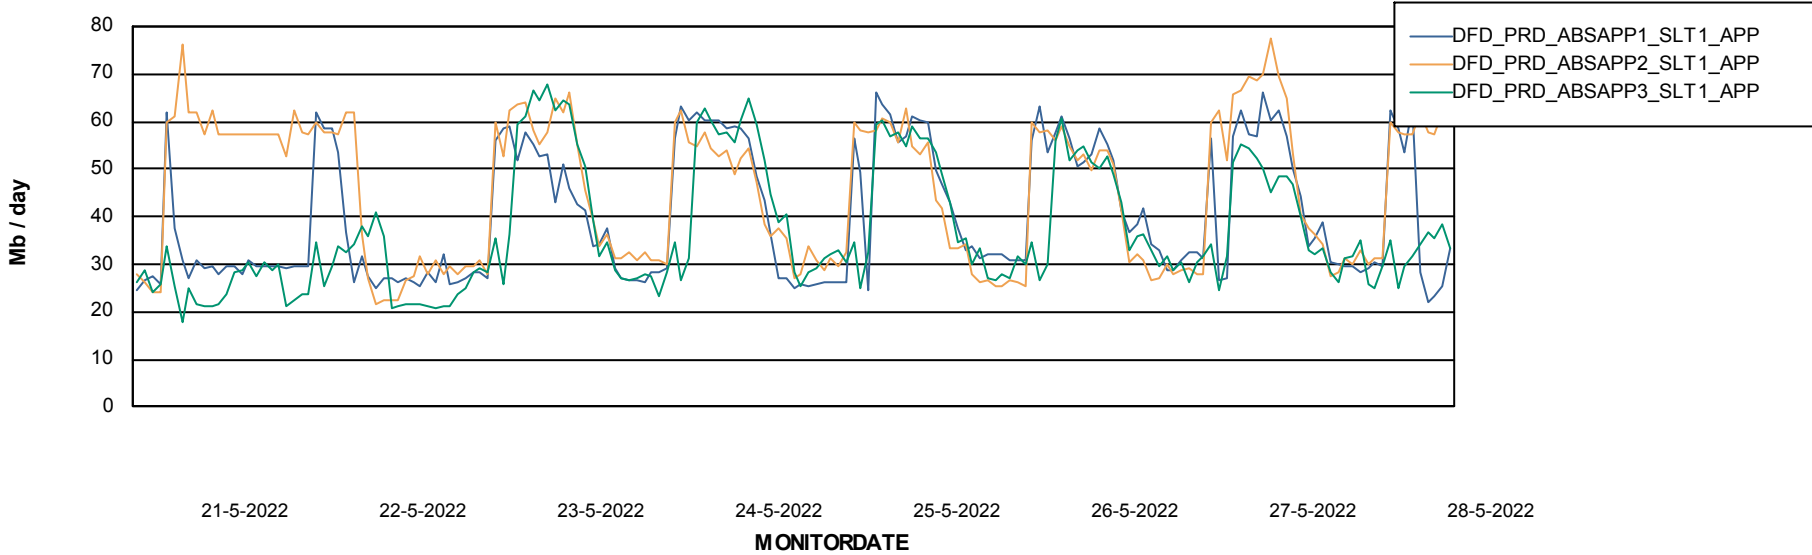

Weekly SLA Customer Report

Customer DFD_Production
Database ID 39

Database Performance DFDDB_Production

DB Processes Max 4
DB Sessions Max 600

Weekly SLA Customer Report

Customer DFD_Production
 Database ID 39

DATABASE SIZE DFDDDB_Production

Database growth over last month

Database Tablespace DFDDDB_Production

Date	Tablespace Name	Filesize (Gb)	Usedsize (Gb)	Percentage free
28-5-2022	ABSDATA	83	0	100
	INDX	161	15	91
27-5-2022	ABSDATA	83	0	100
	INDX	161	15	91
26-5-2022	ABSDATA	83	0	100
	INDX	161	14	91
25-5-2022	ABSDATA	83	0	100
	INDX	161	14	91
24-5-2022	ABSDATA	83	0	100
	INDX	161	14	91
23-5-2022	ABSDATA	83	0	100
	INDX	161	14	91
22-5-2022	ABSDATA	83	0	100
	INDX	161	12	92

Weekly SLA Customer Report

Customer DFD_Production
Database ID 39

ABSSolute Application Server Services

Avg memory used per ABS Server Service

Avg users per day per ABS server

Weekly SLA Customer Report

Customer DFD_Production
Database ID 39