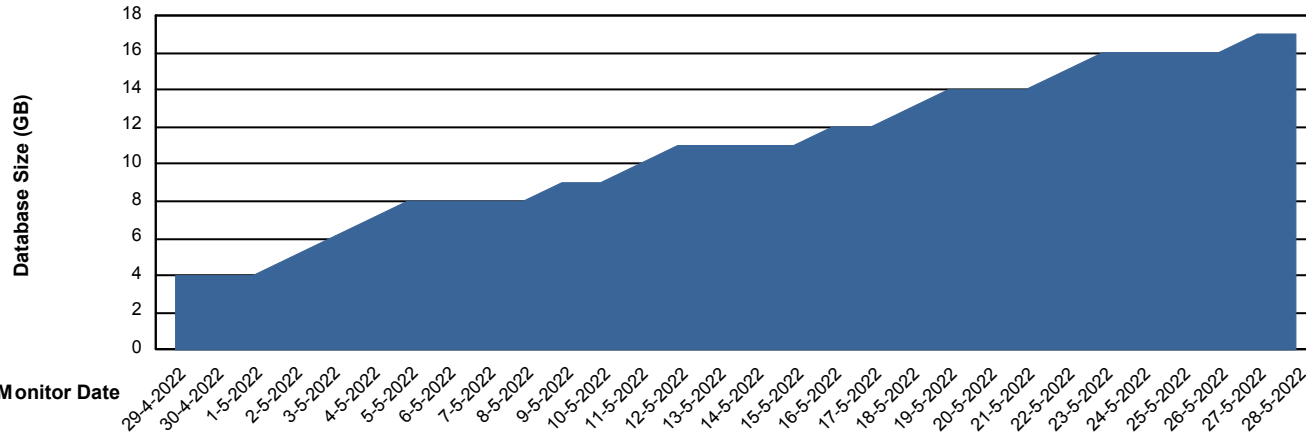

Weekly SLA Customer Report

Customer DFD_Production
Database ID 39

Database Performance DFDDB_Production

DB Processes Max 4
DB Sessions Max 600

Weekly SLA Customer Report

Customer DFD_Production
 Database ID 39

DATABASE SIZE DFDDDB_Production

Database growth over last month

Database Tablespace DFDDDB_Production

Date	Tablespace Name	Filesize (Gb)	Usedsize (Gb)	Percentage free
28-5-2022	ABSDATA	83	0	100
	INDX	161	15	91
27-5-2022	ABSDATA	83	0	100
	INDX	161	15	91
26-5-2022	ABSDATA	83	0	100
	INDX	161	14	91
25-5-2022	ABSDATA	83	0	100
	INDX	161	14	91
24-5-2022	ABSDATA	83	0	100
	INDX	161	14	91
23-5-2022	ABSDATA	83	0	100
	INDX	161	14	91
22-5-2022	ABSDATA	83	0	100
	INDX	161	12	92