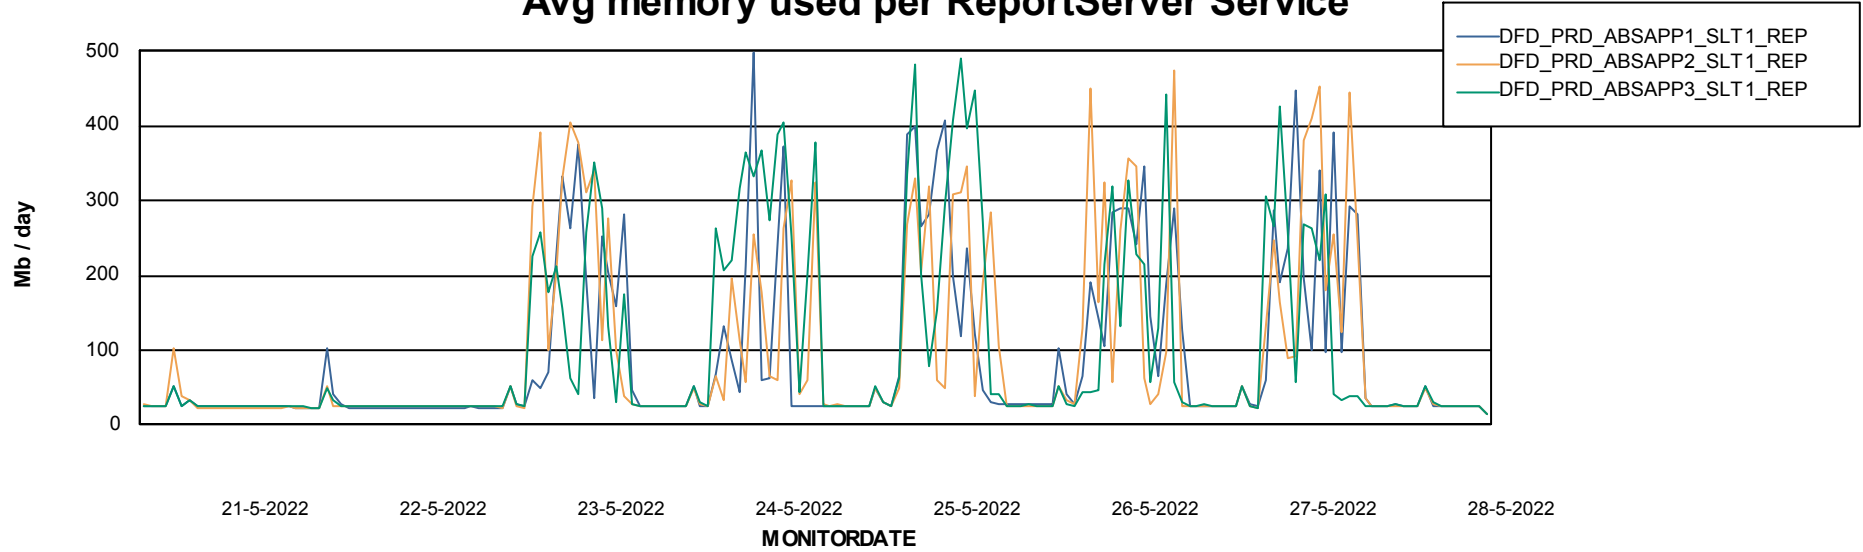

ABSSolute Application ReportServer Services

Avg memory used per ReportServer Service