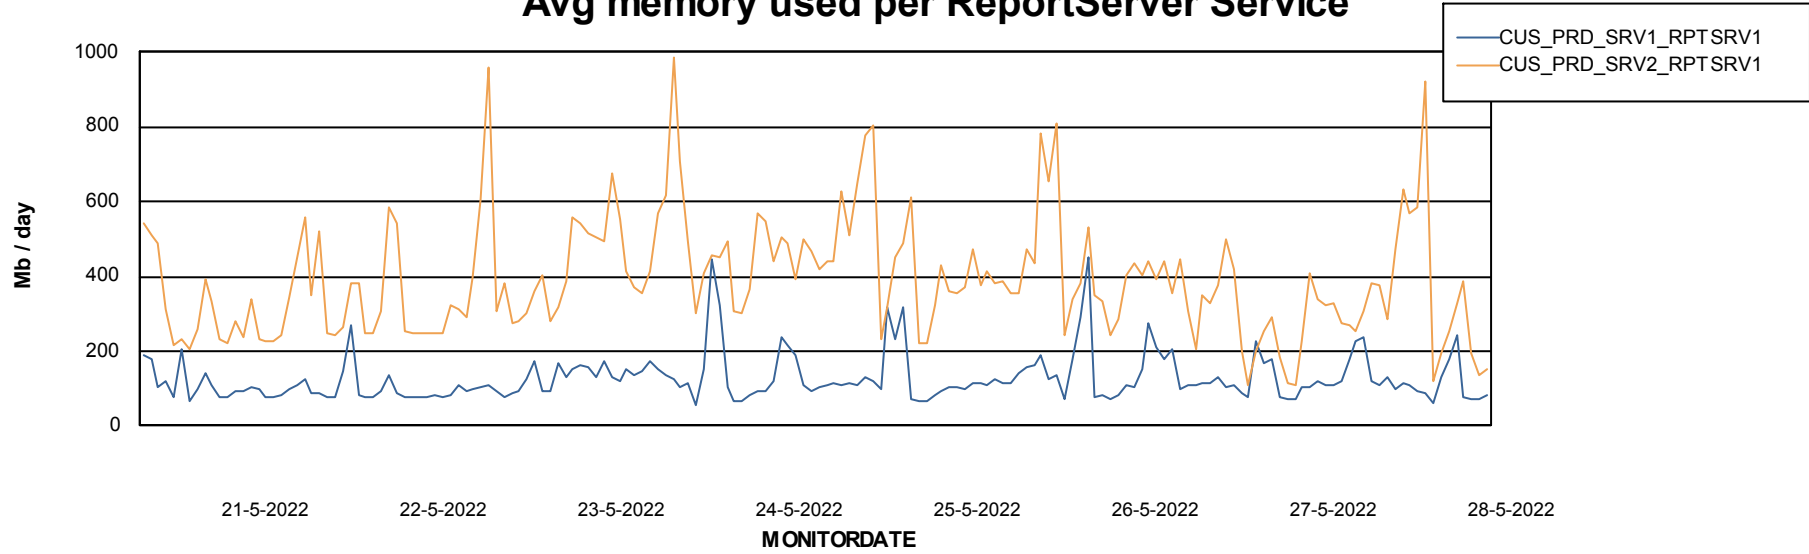

Avg users per day per ABS server

Weekly SLA Customer Report

Customer CUS_Production
Database ID 131

ABSSolute Web Component Services

Avg memory used per ReportServer Service

Weekly SLA Customer Report

Customer CUS_Production
Database ID 131