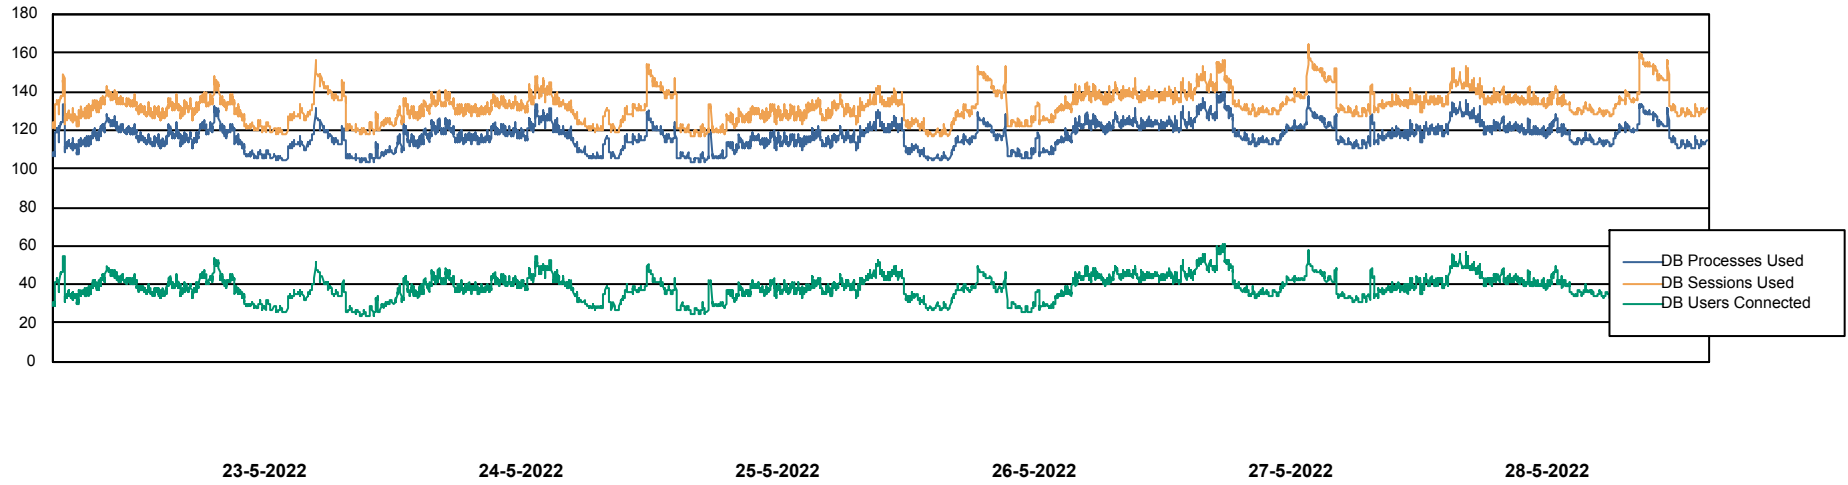

Harddisk Usage CUS_StandByDBSrv_ABSD2

	Free disk space on C: (%)	Total disk space on C: (Gb)	Used disk space on C: (Gb)	Free disk space on D: (%)	Total disk space on D: (Gb)	Used disk space on D: (Gb)
28-5-2022	73	199	54	25	1,024	766
27-5-2022	73	199	53	25	1,024	765
26-5-2022	73	199	53	26	1,024	762
25-5-2022	73	199	53	26	1,024	760
24-5-2022	74	199	53	26	1,024	757
23-5-2022	74	199	53	27	1,024	749
22-5-2022	74	199	52	27	1,024	749

Weekly SLA Customer Report

Customer CUS_Production
Database ID 131

Database Performance CUS_ProdDB_Primary

Weekly SLA Customer Report

Customer CUS_Production
Database ID 131

Database Performance CUS_ProdDB_Standby