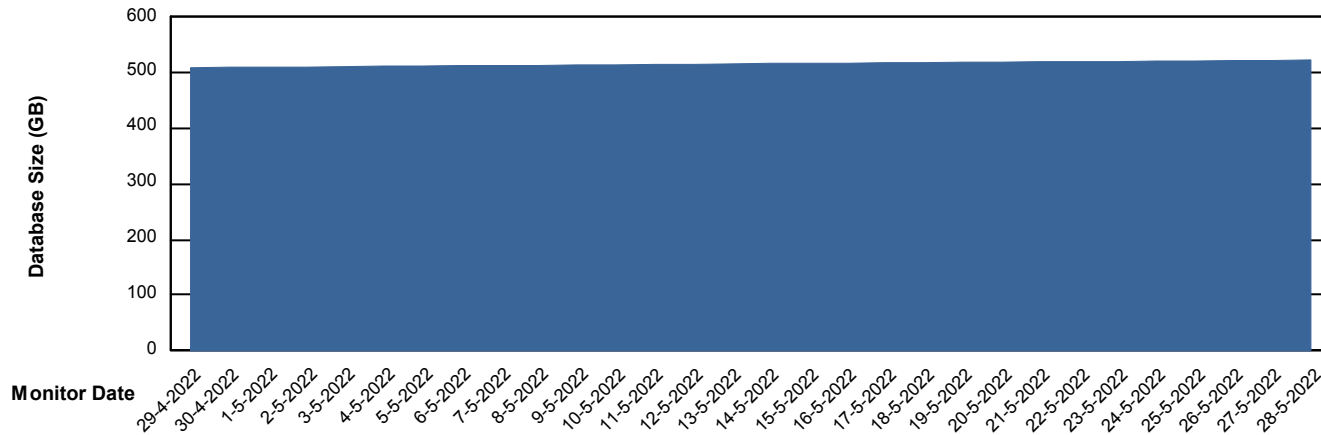

DATABASE SIZE CUS_ProdDB_Primary

Database growth over last month