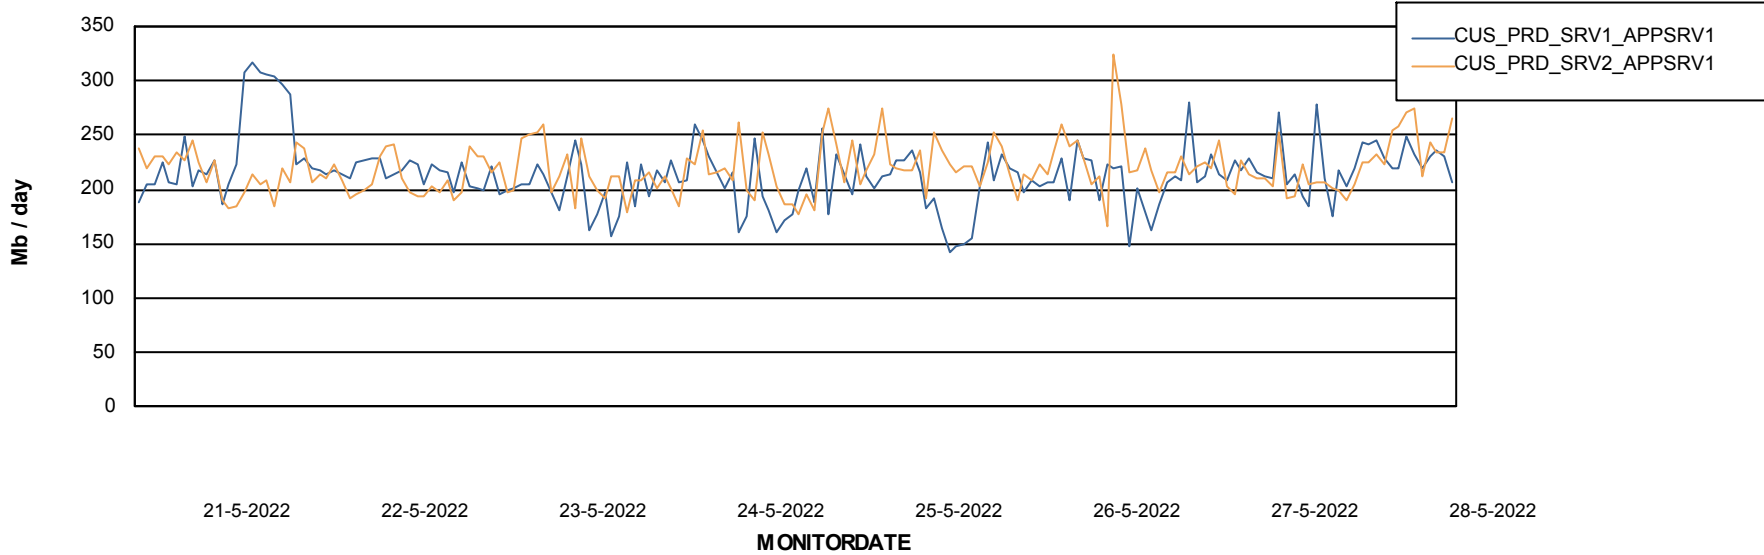

Standby Database Health CUS_Production

Recovery lag for last 7 days

Weekly SLA Customer Report

Customer CUS_Production
Database ID 131

ABSSolute Application Server Services

Avg memory used per ABS Server Service