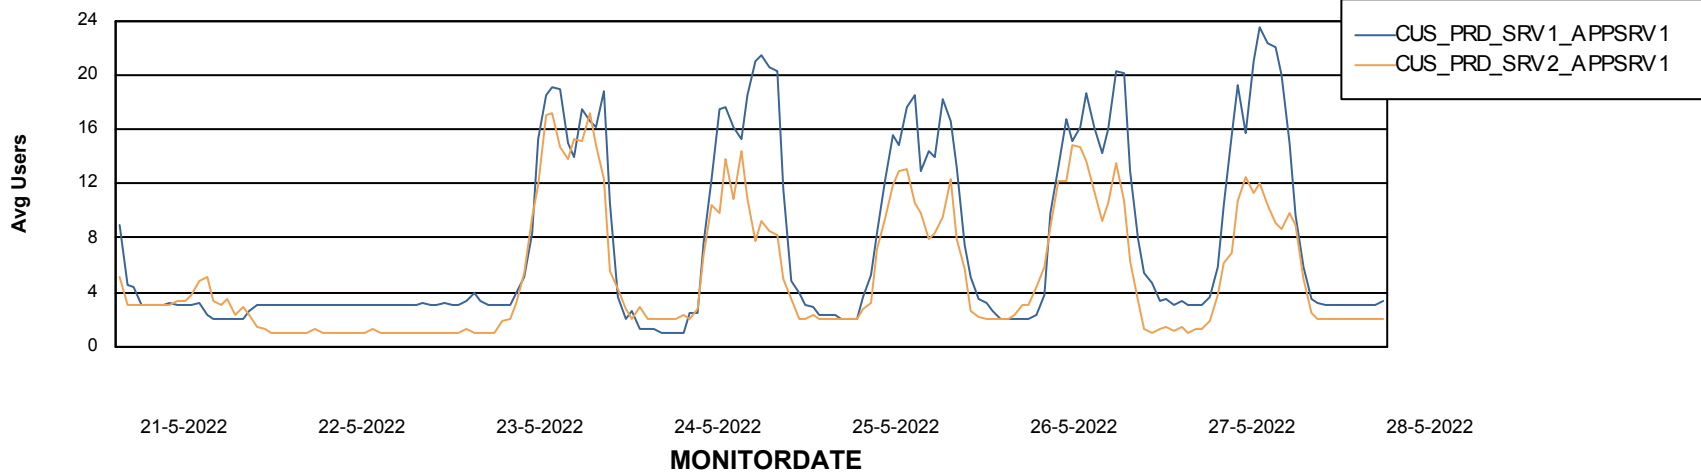

Avg users per day per ABS server