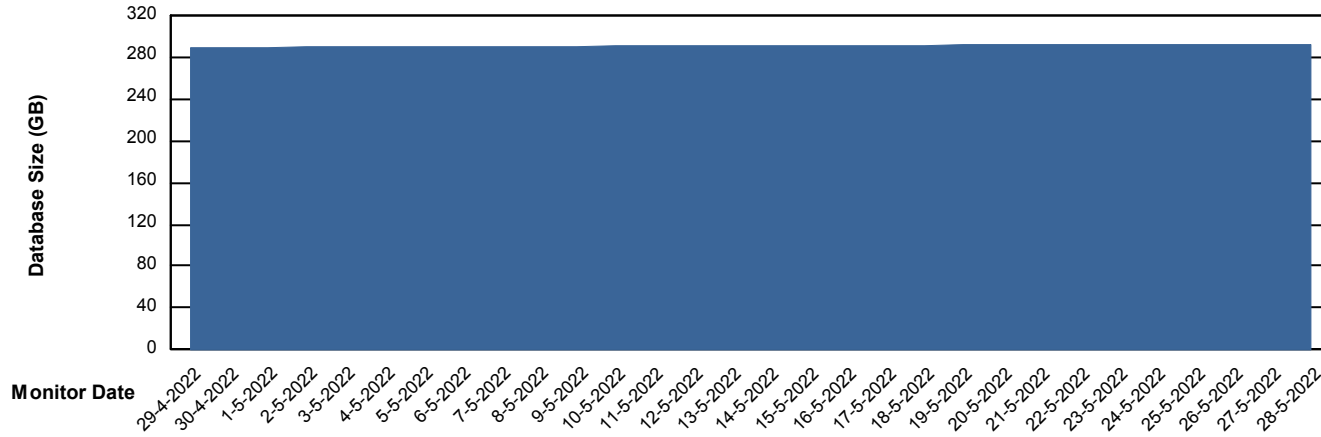

DATABASE SIZE CLODB_PRD_CLO-ORA01

Database growth over last month