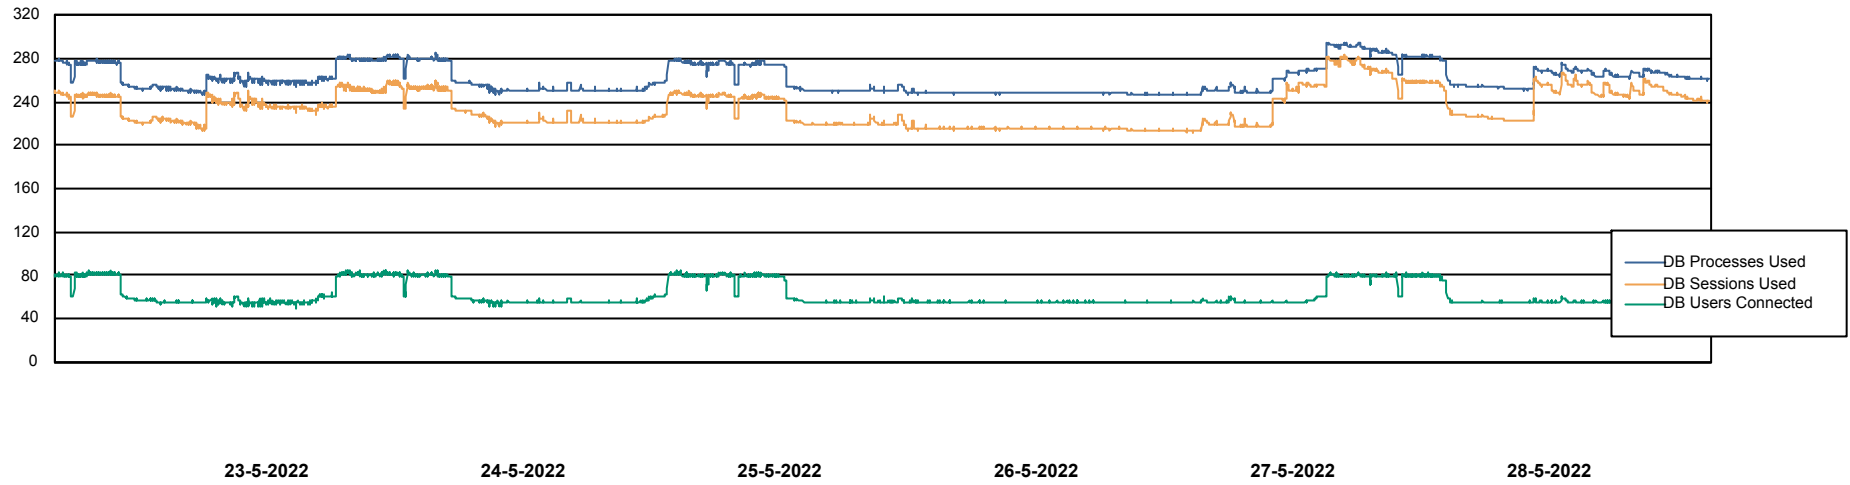

Database Performance CLODB_PRD_CLO-ORA01