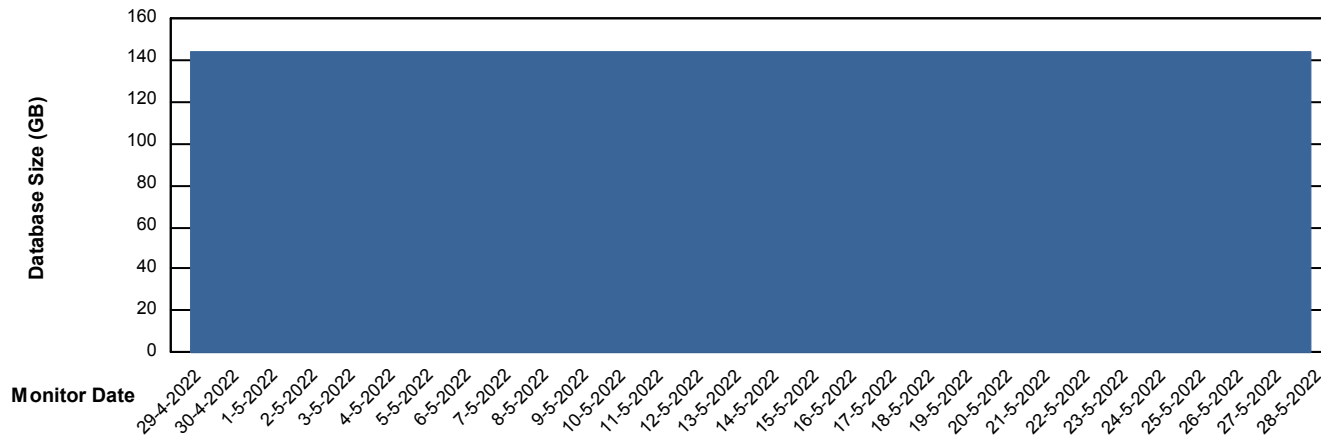

DATABASE SIZE CLODB_TEST_CLO-ORA02

Database growth over last month