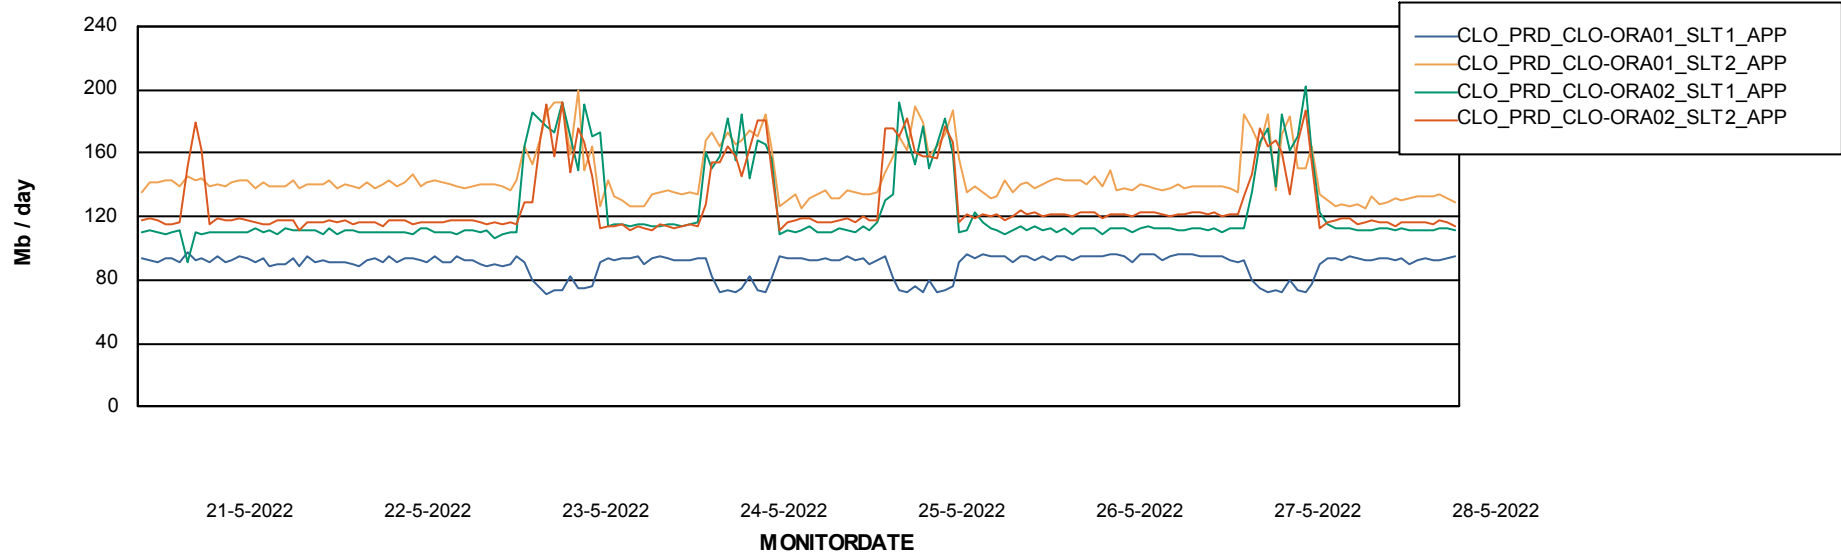

Weekly SLA Customer Report

Customer CLO Production
 Database ID 38

Database Tablespace CLODB_TEST_CLO-ORA02

| Date | Tablespace Name | Filesize (Gb) | Usedsize (Gb) | Percentage free |
|-----------|-----------------|---------------|---------------|-----------------|
| 28-5-2022 | ABSDATA | 88 | 47 | 47 |
| | INDX | 112 | 94 | 16 |
| 27-5-2022 | ABSDATA | 88 | 47 | 47 |
| | INDX | 112 | 94 | 16 |
| 26-5-2022 | ABSDATA | 88 | 47 | 47 |
| | INDX | 112 | 94 | 16 |
| 25-5-2022 | ABSDATA | 88 | 47 | 47 |
| | INDX | 112 | 94 | 16 |
| 24-5-2022 | ABSDATA | 88 | 47 | 47 |
| | INDX | 112 | 94 | 16 |
| 23-5-2022 | ABSDATA | 88 | 47 | 47 |
| | INDX | 112 | 94 | 16 |
| 22-5-2022 | ABSDATA | 88 | 47 | 47 |
| | INDX | 112 | 94 | 16 |

Weekly SLA Customer Report

Customer CLO Production
Database ID 38

ABSSolute Application Server Services

Avg memory used per ABS Server Service

Avg users per day per ABS server

Weekly SLA Customer Report

Customer CLO Production
Database ID 38