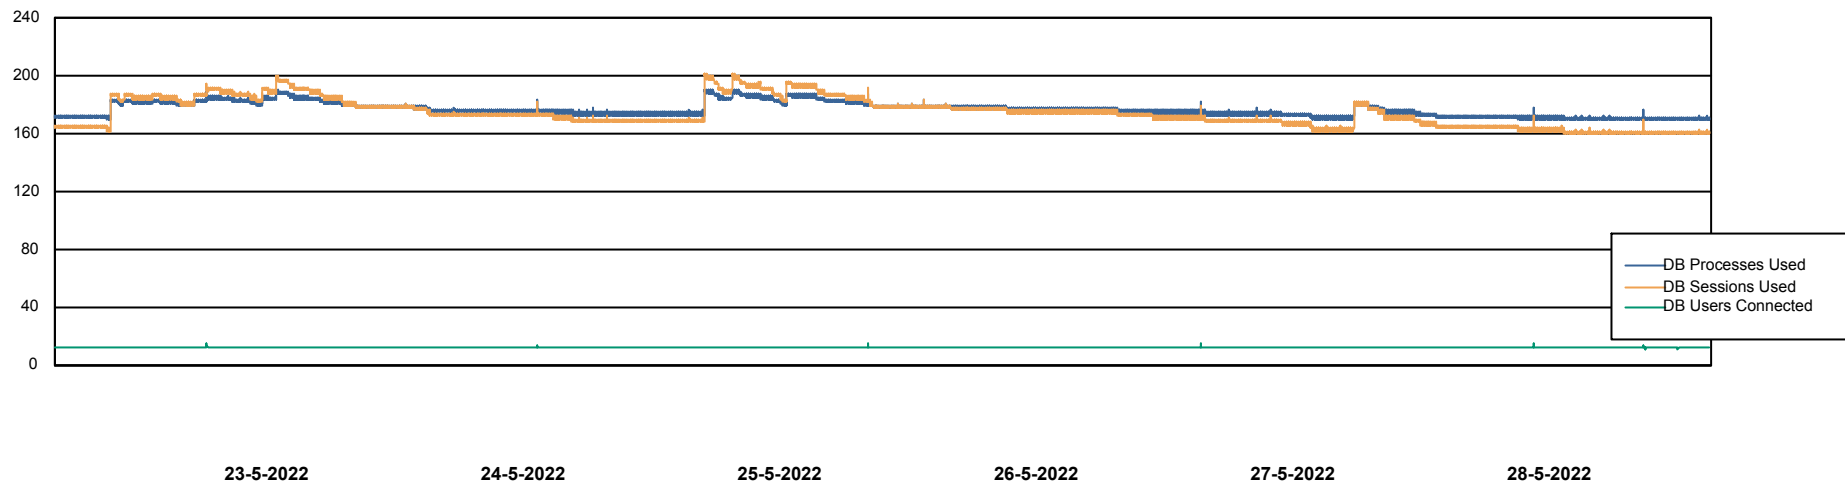

Database Performance CLODB_TEST_CLO-ORA02