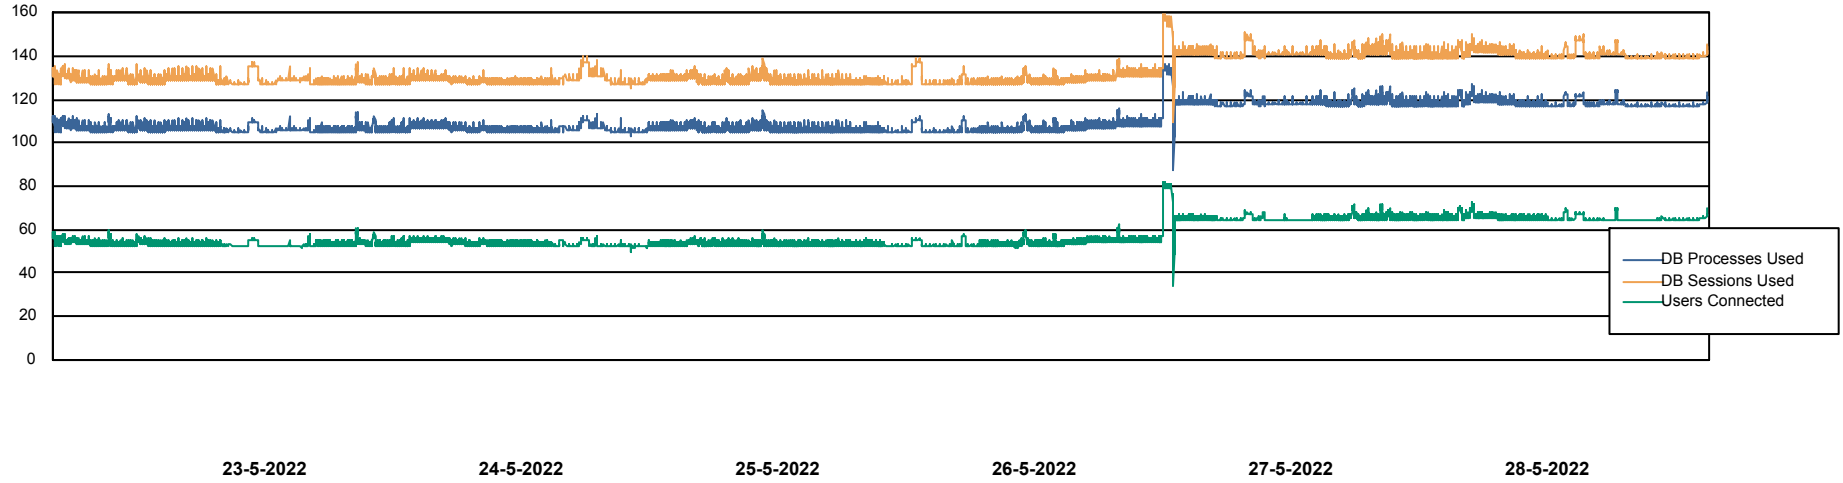

Database Performance CIWDB_Production