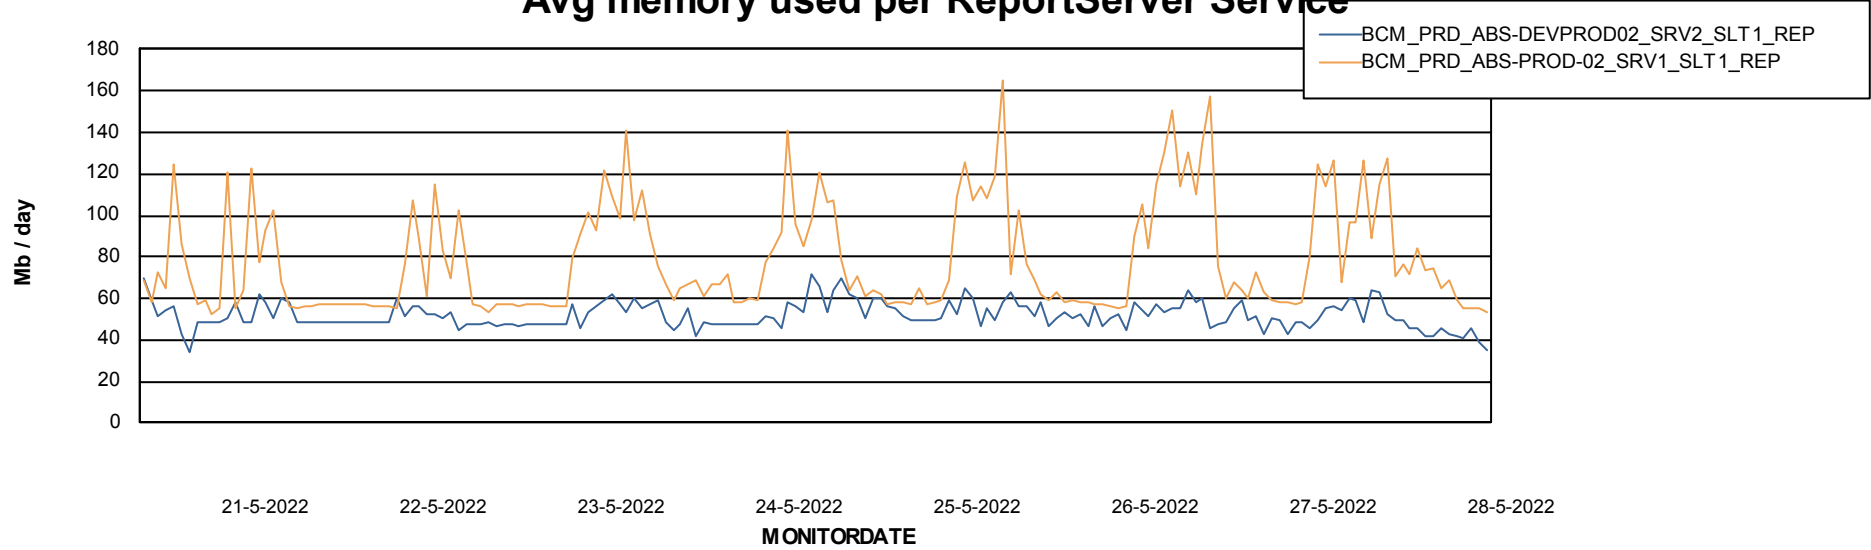

ABSSolute Application ReportServer Services

Avg memory used per ReportServer Service