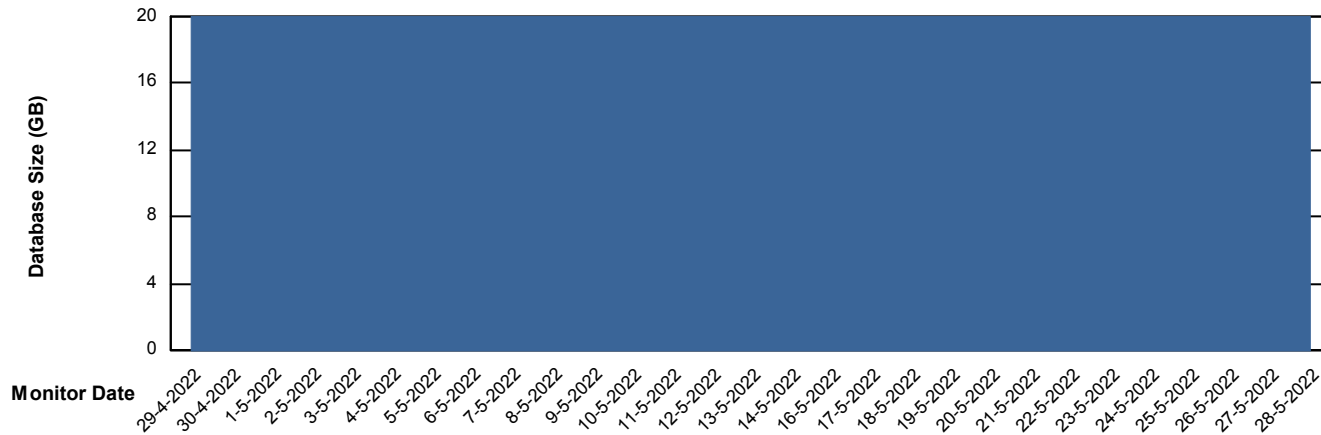

DATABASE SIZE BCMDB_ABS1 Production Database

Database growth over last month