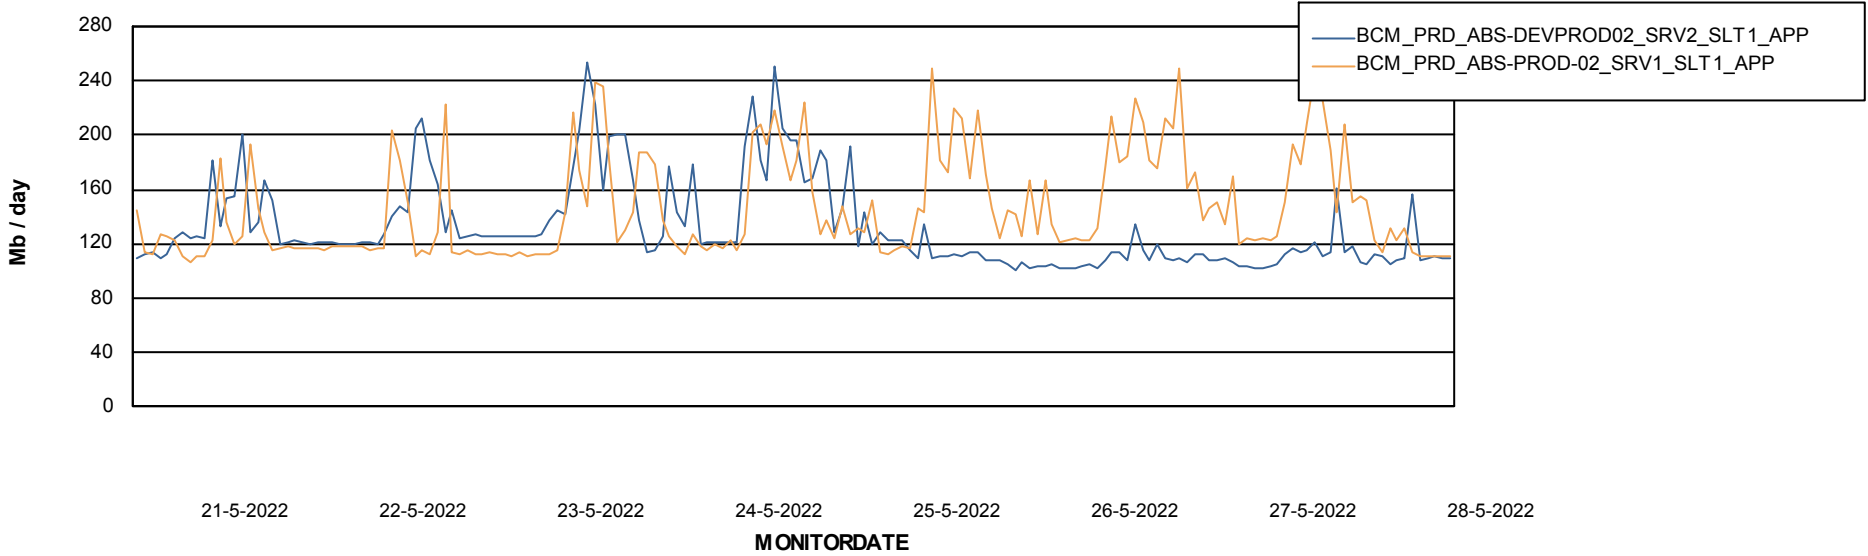

ABSSolute Application Server Services

Avg memory used per ABS Server Service