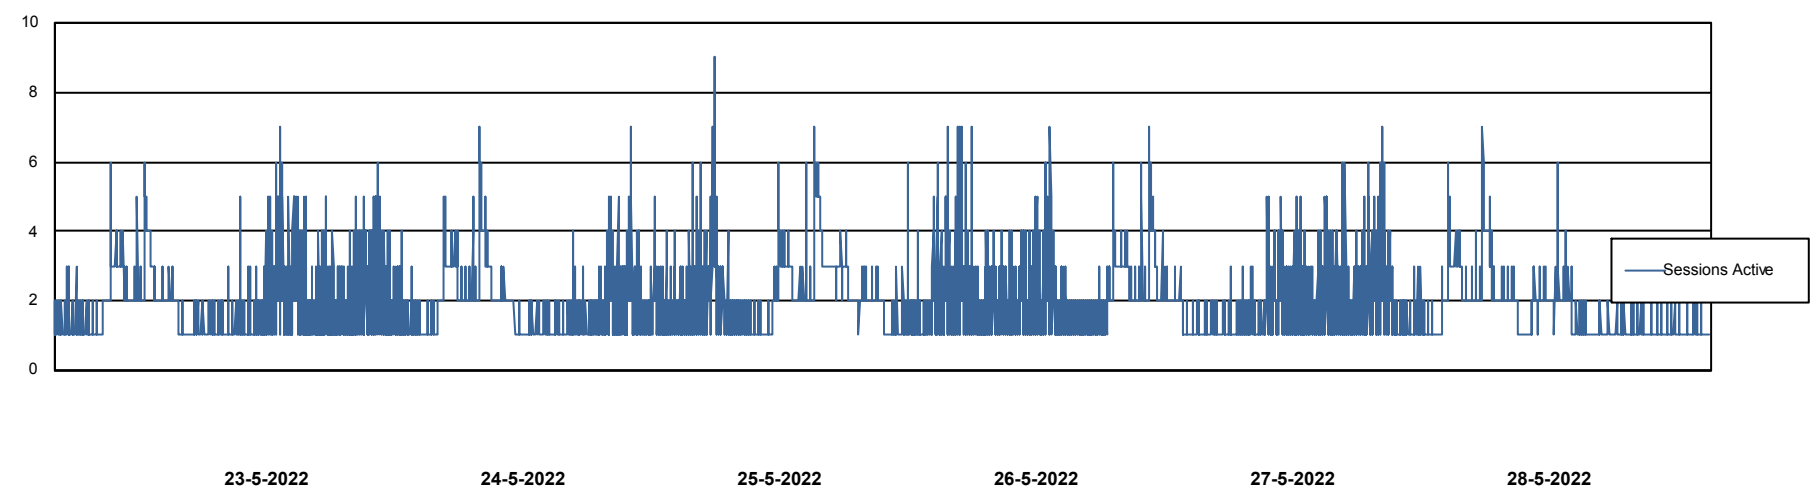

Weekly SLA Customer Report

Customer AUJ Production
Database ID 41

Database Performance AUJ Prod. BI DB (PABSBI1 server)

Weekly SLA Customer Report

Customer AUJ Production
Database ID 41

Database Performance AUJ_DB1_Primary