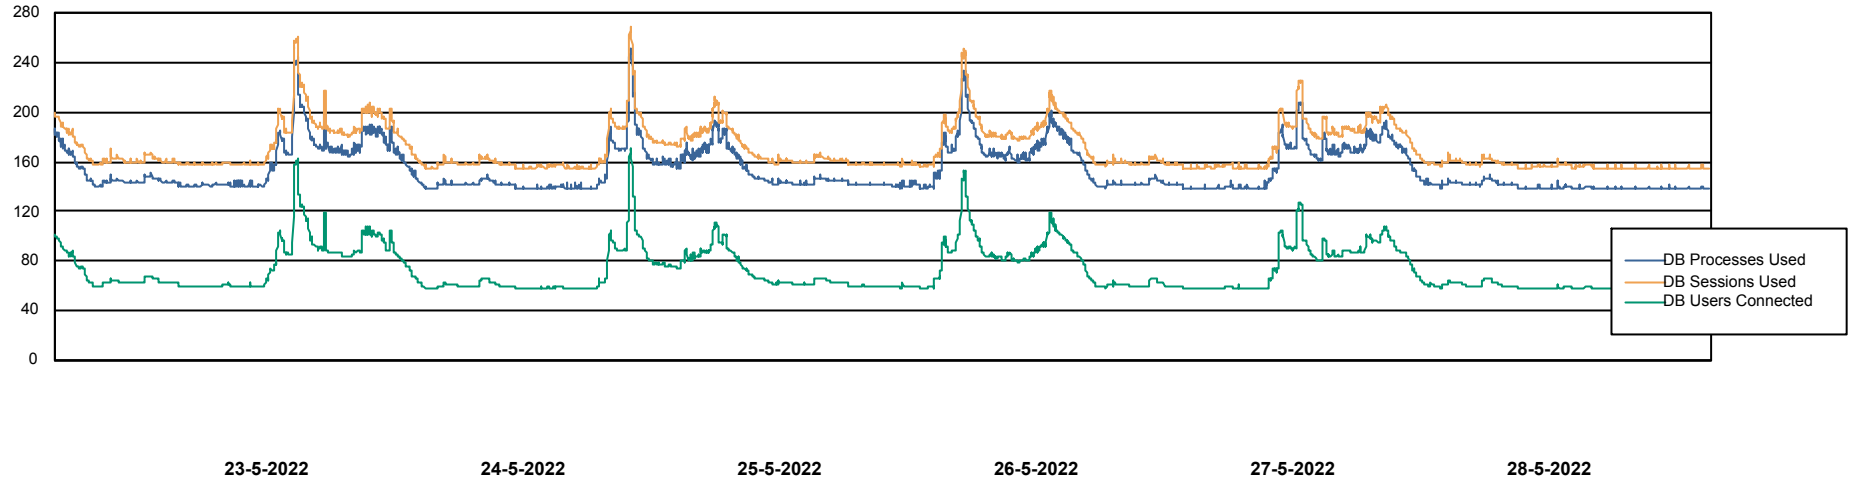

Weekly SLA Customer Report

Customer AUJ Production
Database ID 41

Database Performance AUJ Prod. BI DB (PABSBI1 server)

Weekly SLA Customer Report

Customer AUJ Production
Database ID 41

Database Performance AUJ_DB1_Primary