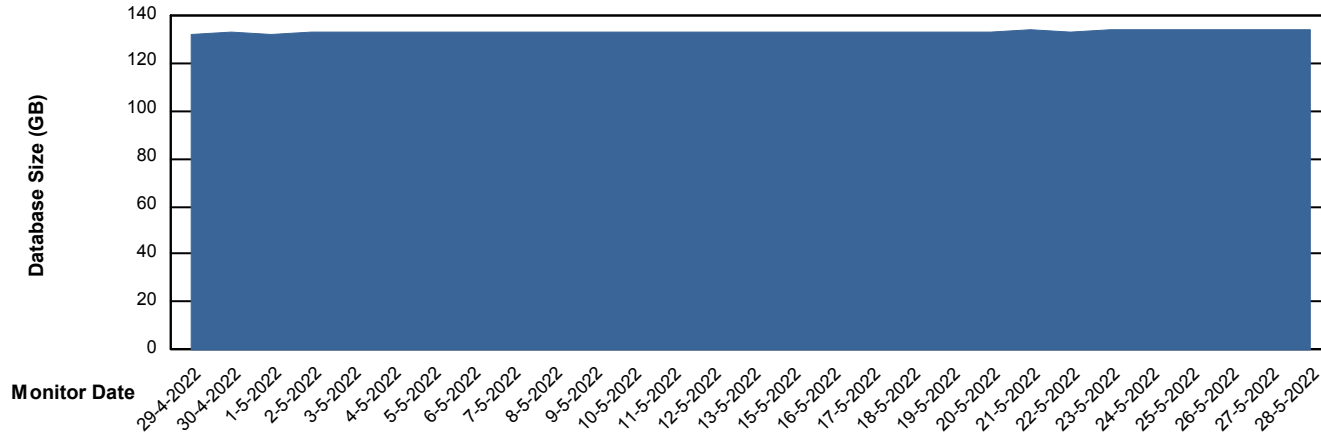

DATABASE SIZE AUJ Prod. BI DB (PABSBI1 server)

Database growth over last month