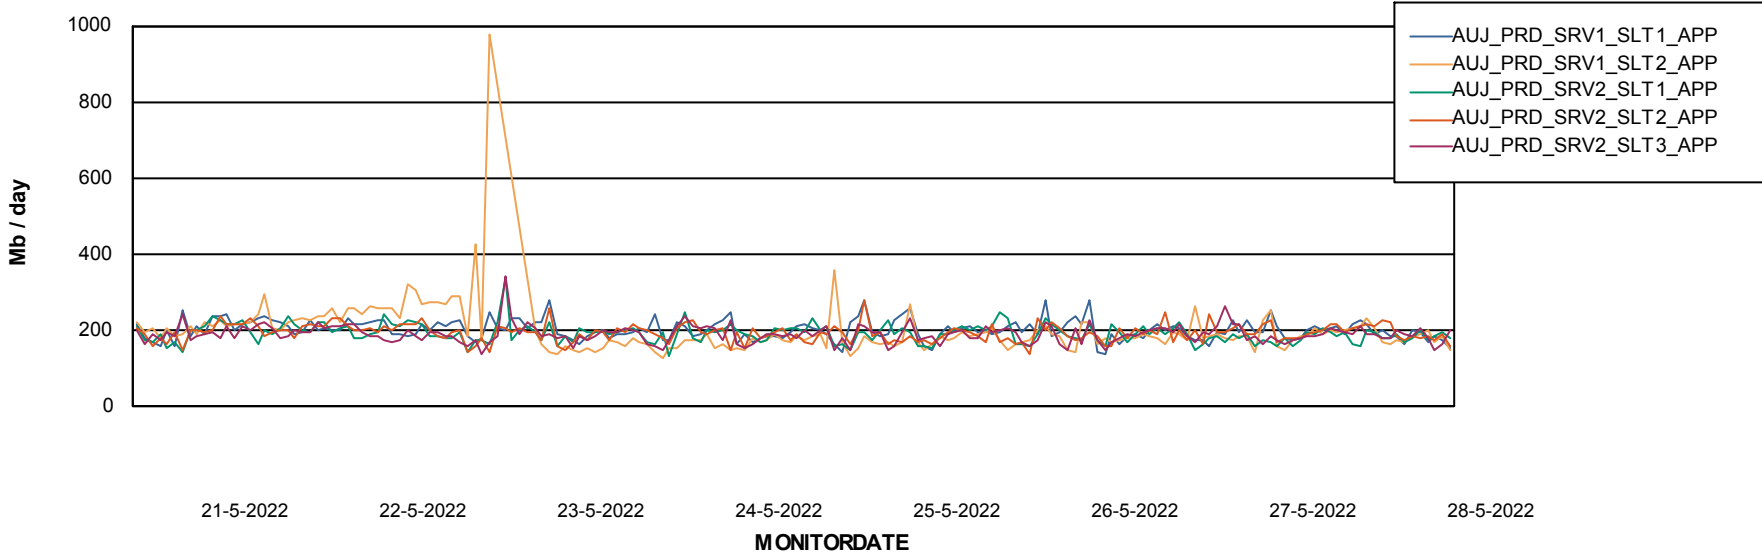

ABSSolute Application Server Services

Avg memory used per ABS Server Service