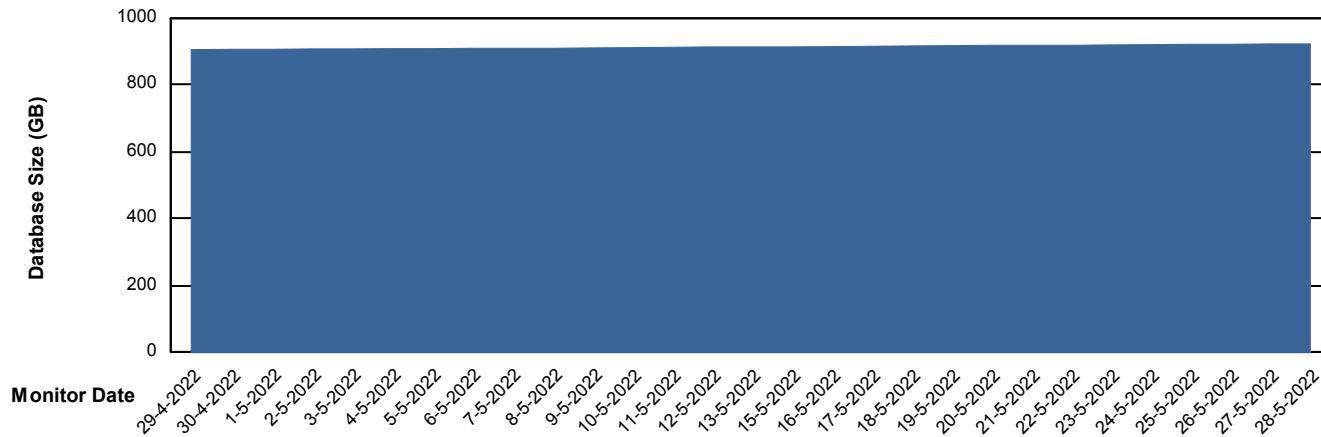

Weekly SLA Customer Report

Customer AUJ Production
Database ID 41

DATABASE SIZE AUJ Prod. BI DB (PABSBI1 server)

Database growth over last month

DATABASE SIZE AUJ_DB1_Primary

Database growth over last month