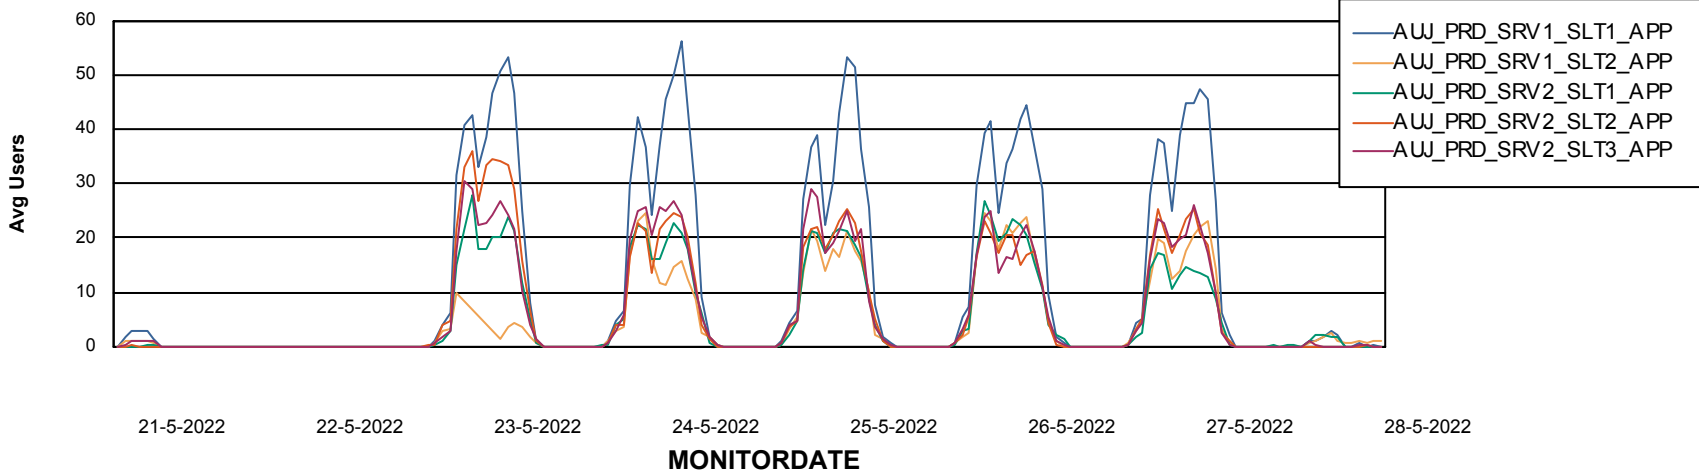

Weekly SLA Customer Report

Customer AUJ Production
Database ID 41

ABSSolute Application Server Services

Avg memory used per ABS Server Service

Avg users per day per ABS server

Weekly SLA Customer Report

Customer AUJ Production
Database ID 41