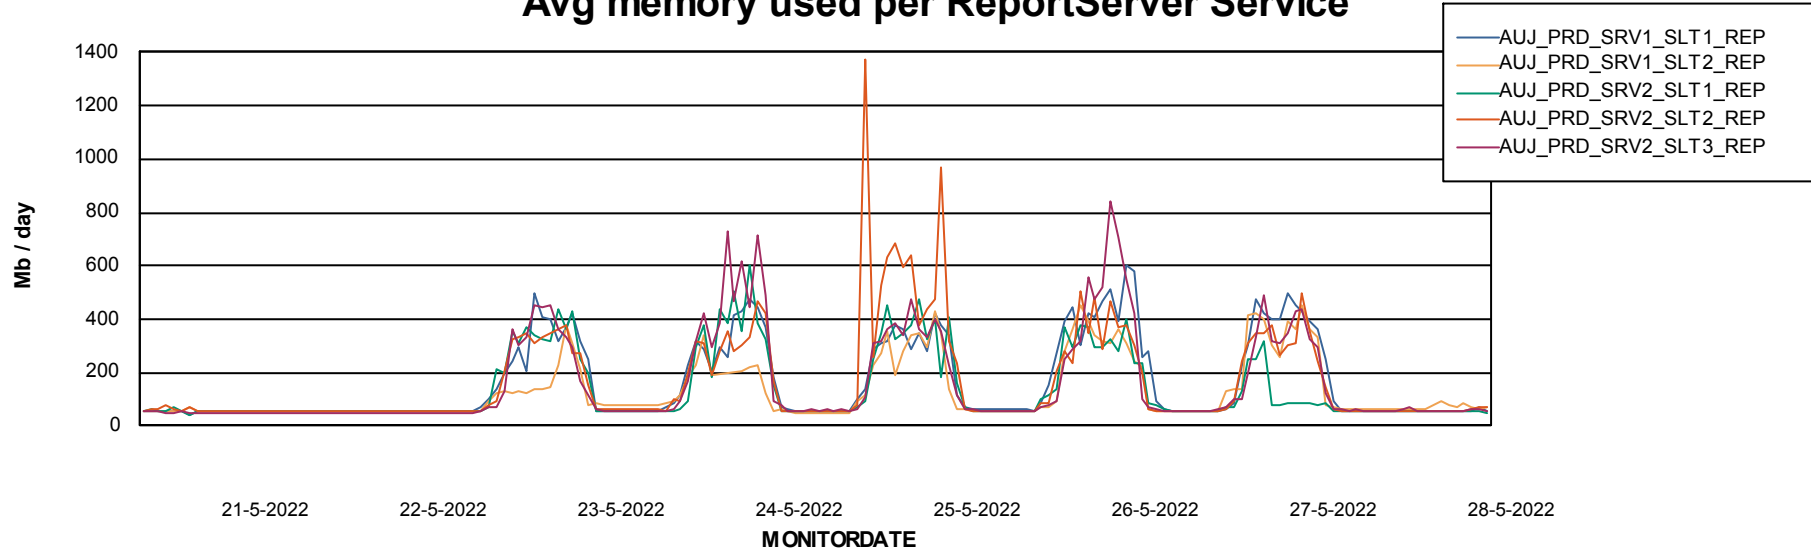

ABSSolute Application ReportServer Services

Avg memory used per ReportServer Service