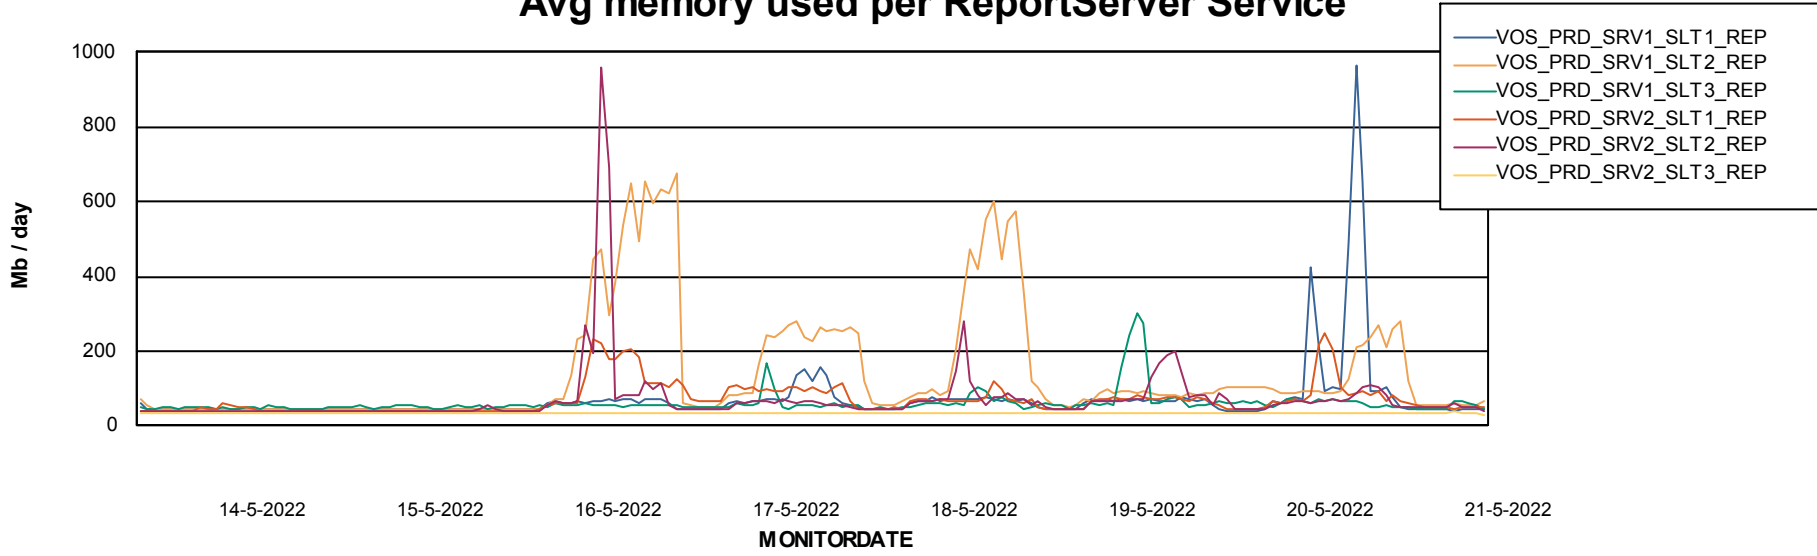

ABSSolute Application ReportServer Services

Avg memory used per ReportServer Service