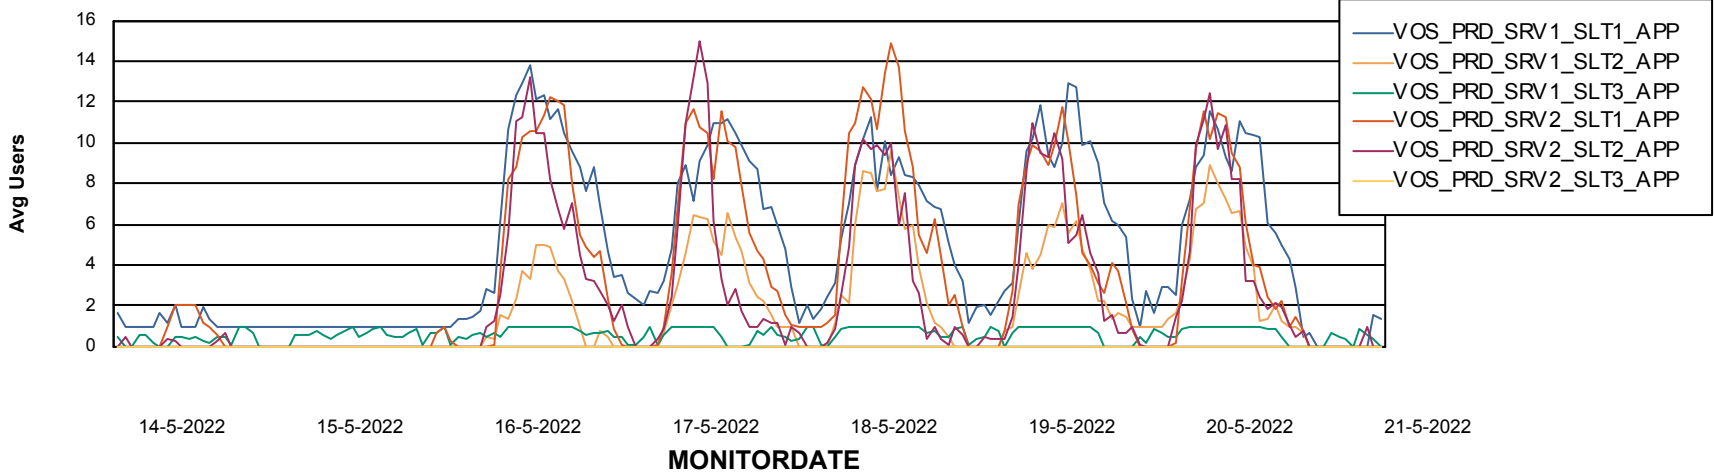

Weekly SLA Customer Report

Customer VOS_Production
Database ID 143

ABSSolute Application Server Services

Avg memory used per ABS Server Service

Avg users per day per ABS server

Weekly SLA Customer Report

Customer VOS_Production
Database ID 143