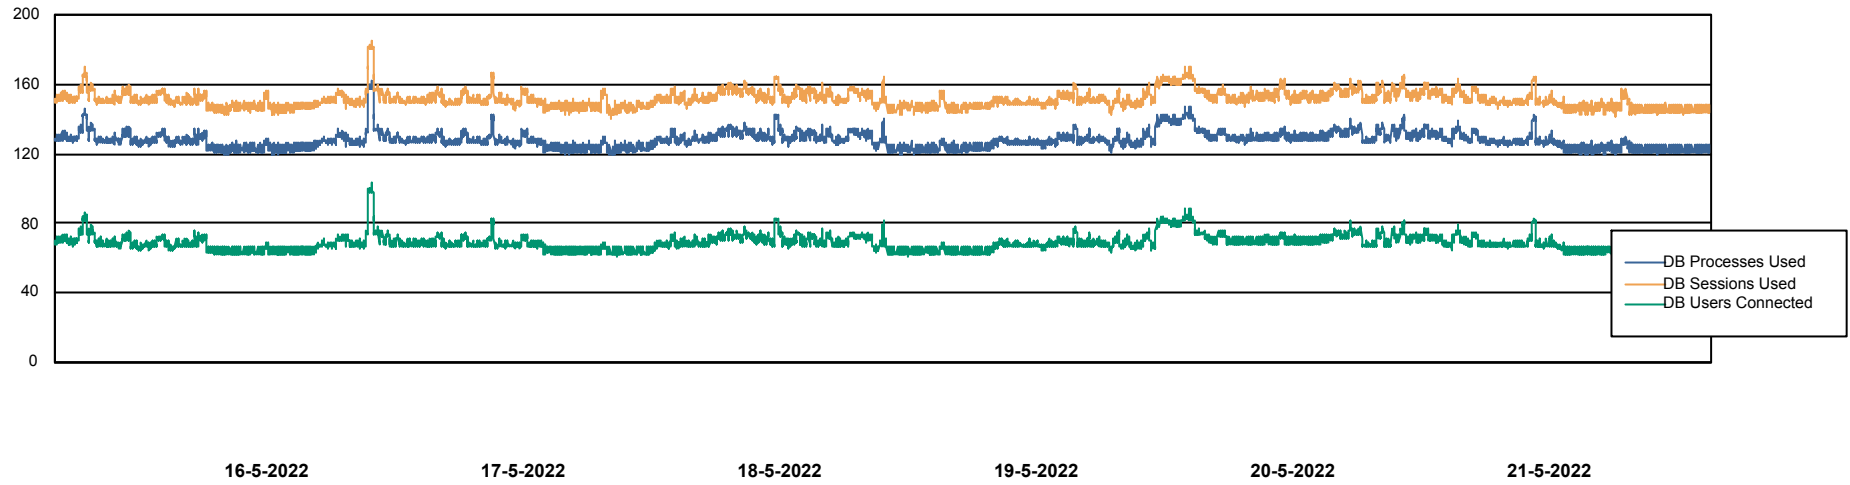

Weekly SLA Customer Report

Customer VOS_Production
Database ID 143

Database Performance VOSDB_BI

Weekly SLA Customer Report

Customer VOS_Production
Database ID 143

Database Performance VOSDB_Production

Weekly SLA Customer Report