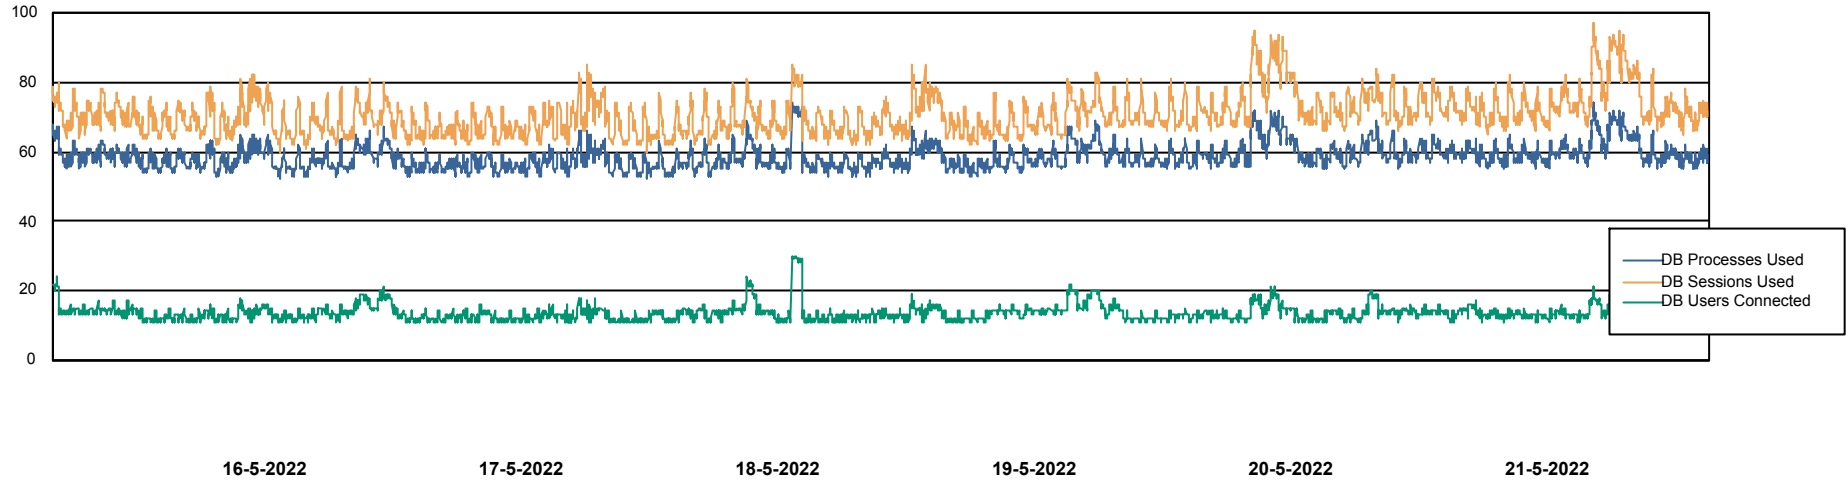

Database Performance VOSDB_BI