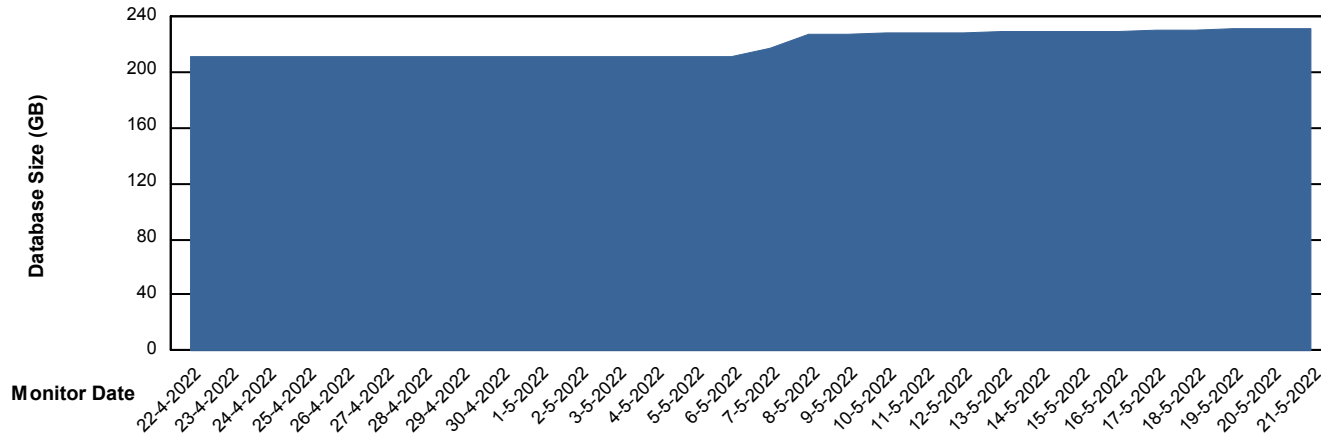

DATABASE SIZE VOSDB_Production

Database growth over last month