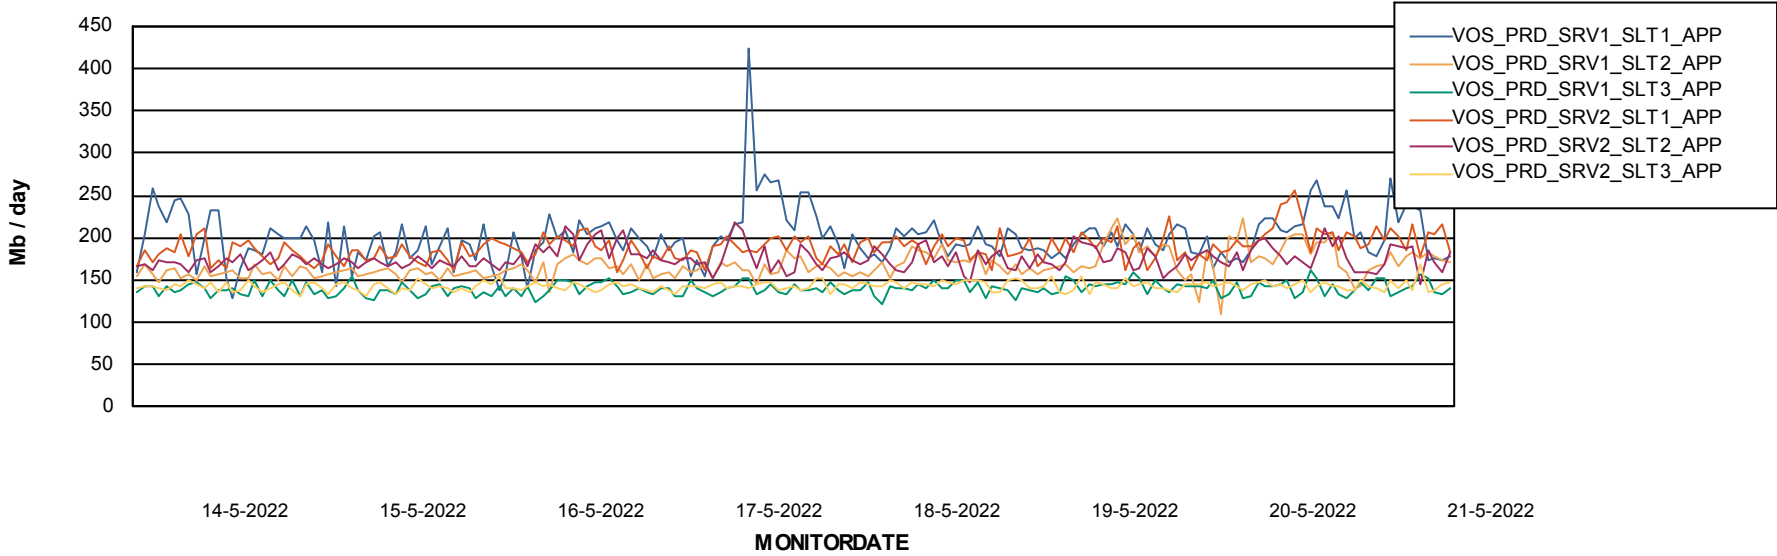

ABSSolute Application Server Services

Avg memory used per ABS Server Service