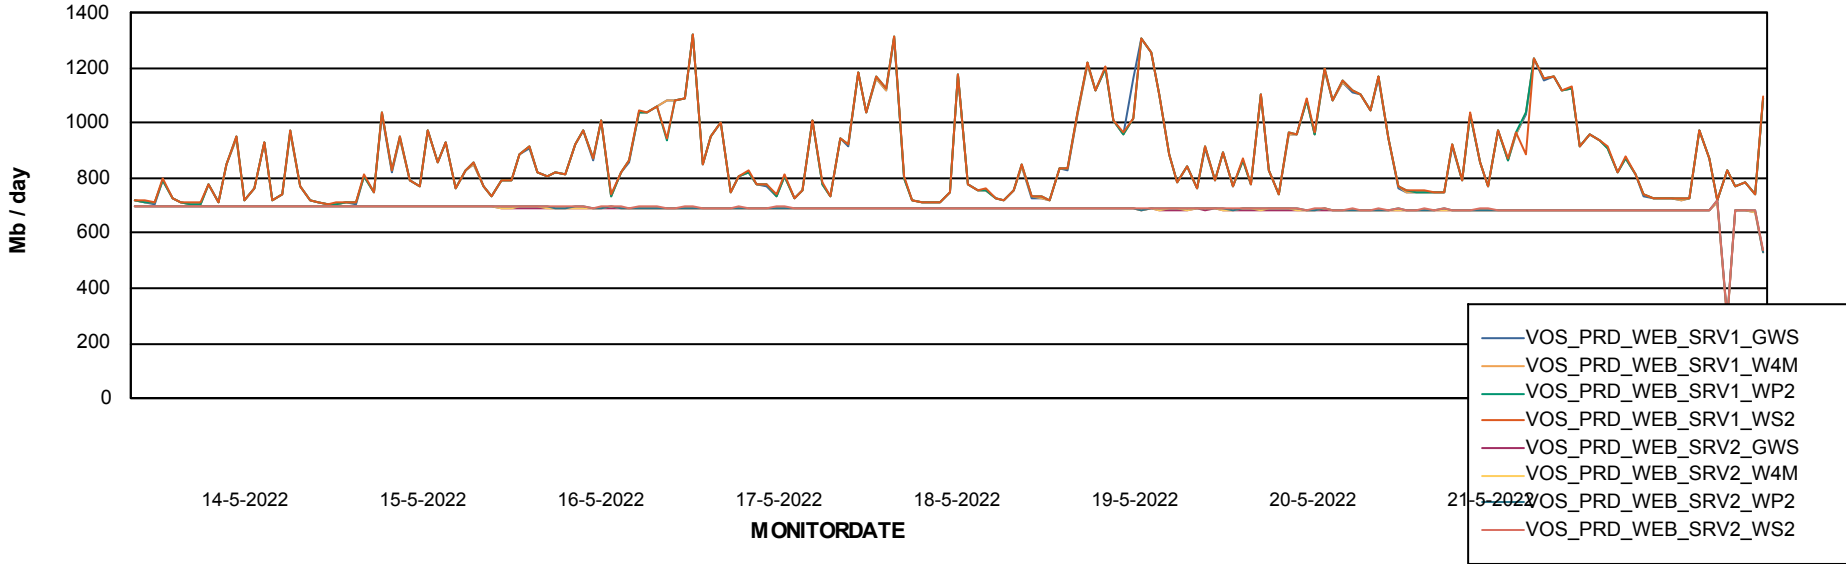

ABSSolute Application ReportServer Services

Avg memory used per ReportServer Service

Weekly SLA Customer Report

Customer VOS_Production
Database ID 143

ABSolute Web Component Services

Avg memory used per ABS Web component