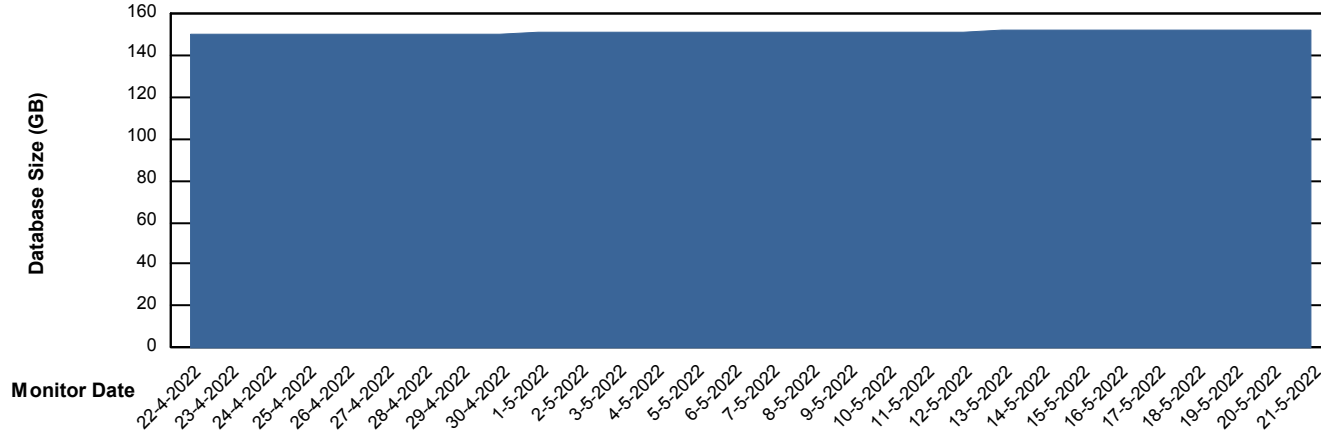

Customer VOS_Production
Database ID 143

Database Performance VOSDB_Standby

DB Processes Max 1,000

Weekly SLA Customer Report

Customer VOS_Production
Database ID 143

DATABASE SIZE VOSDB_BI

Database growth over last month