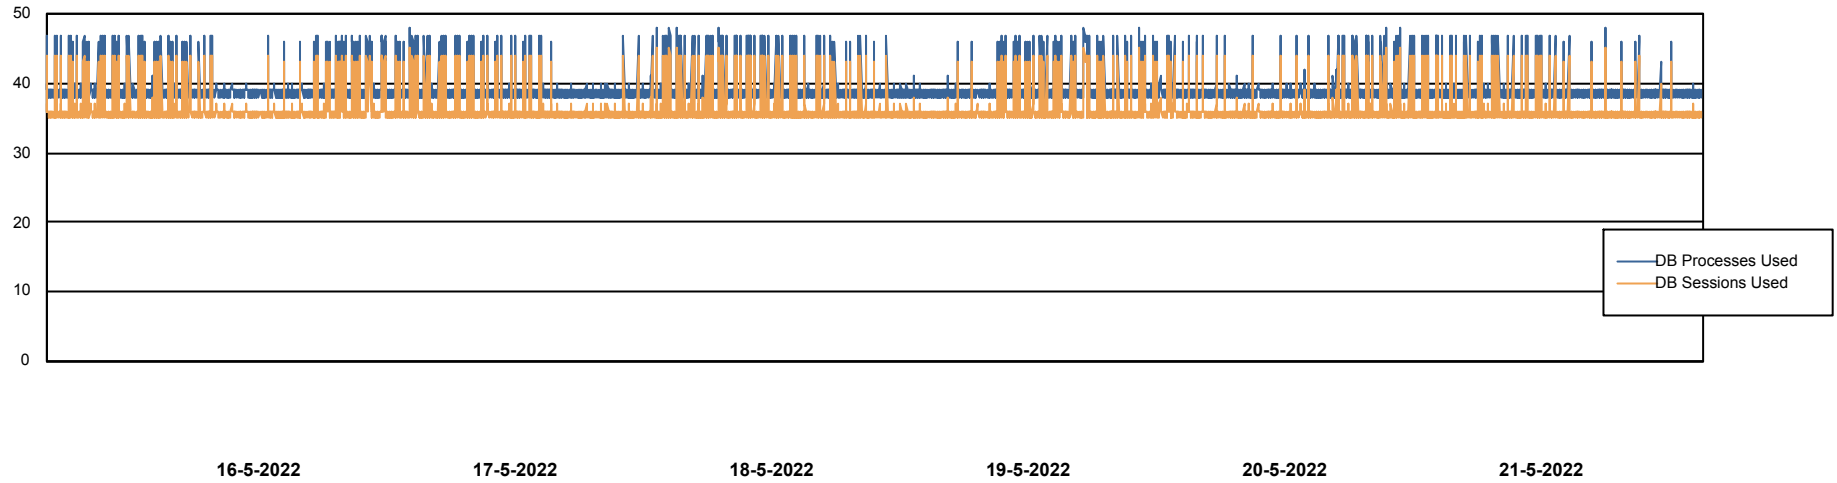

Database Performance VOSDB_Standby

DB Processes Max 1,000