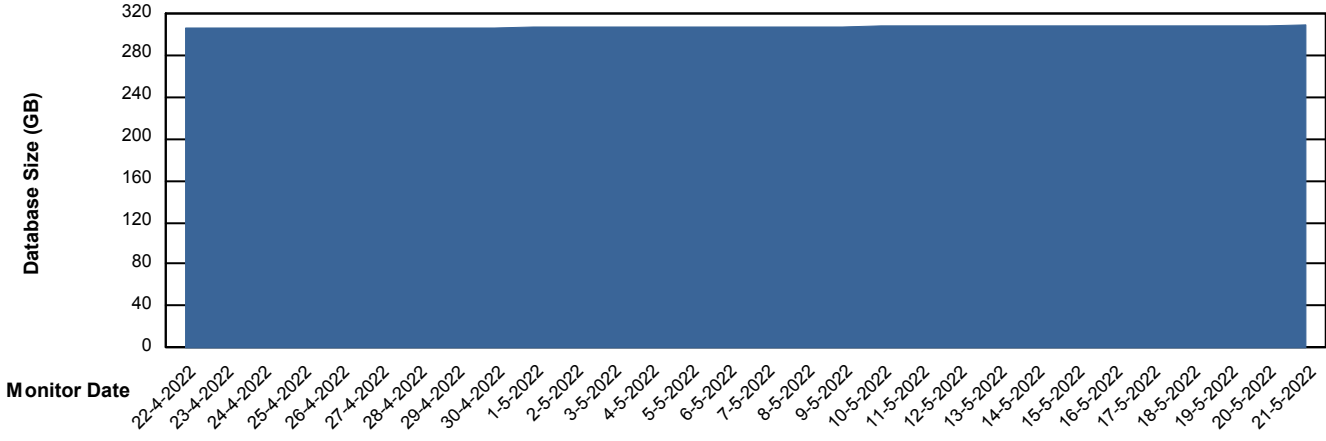

Weekly SLA Customer Report

Customer VEN_Production
Database ID 35

Database Performance VENDB_Production

Weekly SLA Customer Report

Customer VEN_Production
Database ID 35

Database Performance VENDB_Standby

DB Processes Max 300

Weekly SLA Customer Report

Customer VEN_Production
 Database ID 35

DATABASE SIZE VENDB_Production

Database growth over last month

Database Tablespace VENDB_Production

Date	Tablespace Name	Filesize (Gb)	Usedsize (Gb)	Percentage free
21-5-2022	ABSDATA	186	156	16
	INDX	173	144	17
20-5-2022	ABSDATA	186	156	16
	INDX	173	144	17
19-5-2022	ABSDATA	186	156	16
	INDX	173	144	17
18-5-2022	ABSDATA	186	155	16
	INDX	173	144	17
17-5-2022	ABSDATA	186	155	16
	INDX	173	144	17
16-5-2022	ABSDATA	186	155	16
	INDX	173	144	17
15-5-2022	ABSDATA	186	155	16
	INDX	173	143	17