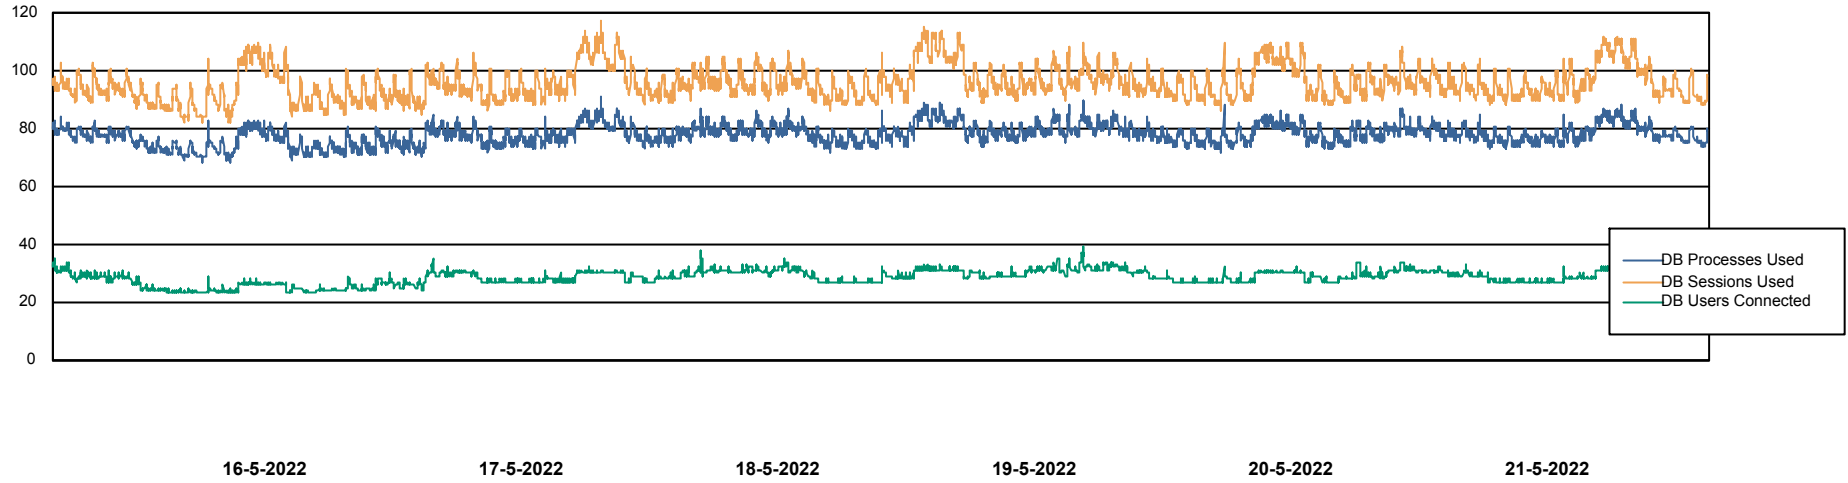

Weekly SLA Customer Report

Customer VEN_Production
Database ID 35

Harddisk Usage VEN_PRD_VENABS08_BI

	Free disk space on C: (%)	Total disk space on C: (Gb)	Used disk space on C: (Gb)	Free disk space on D: (%)	Total disk space on D: (Gb)	Used disk space on D: (Gb)
21-5-2022	43	102	58	26	601	443
20-5-2022	43	102	58	26	601	443
19-5-2022	43	102	58	26	601	443
18-5-2022	44	102	57	26	601	443
17-5-2022	44	102	57	26	601	443
16-5-2022	45	102	57	26	601	443
15-5-2022	45	102	57	26	601	443

Weekly SLA Customer Report

Customer VEN_Production
Database ID 35

Database Performance VENDB_Production

Weekly SLA Customer Report

Customer VEN_Production
Database ID 35

Database Performance VENDB_Standby

DB Processes Max 300