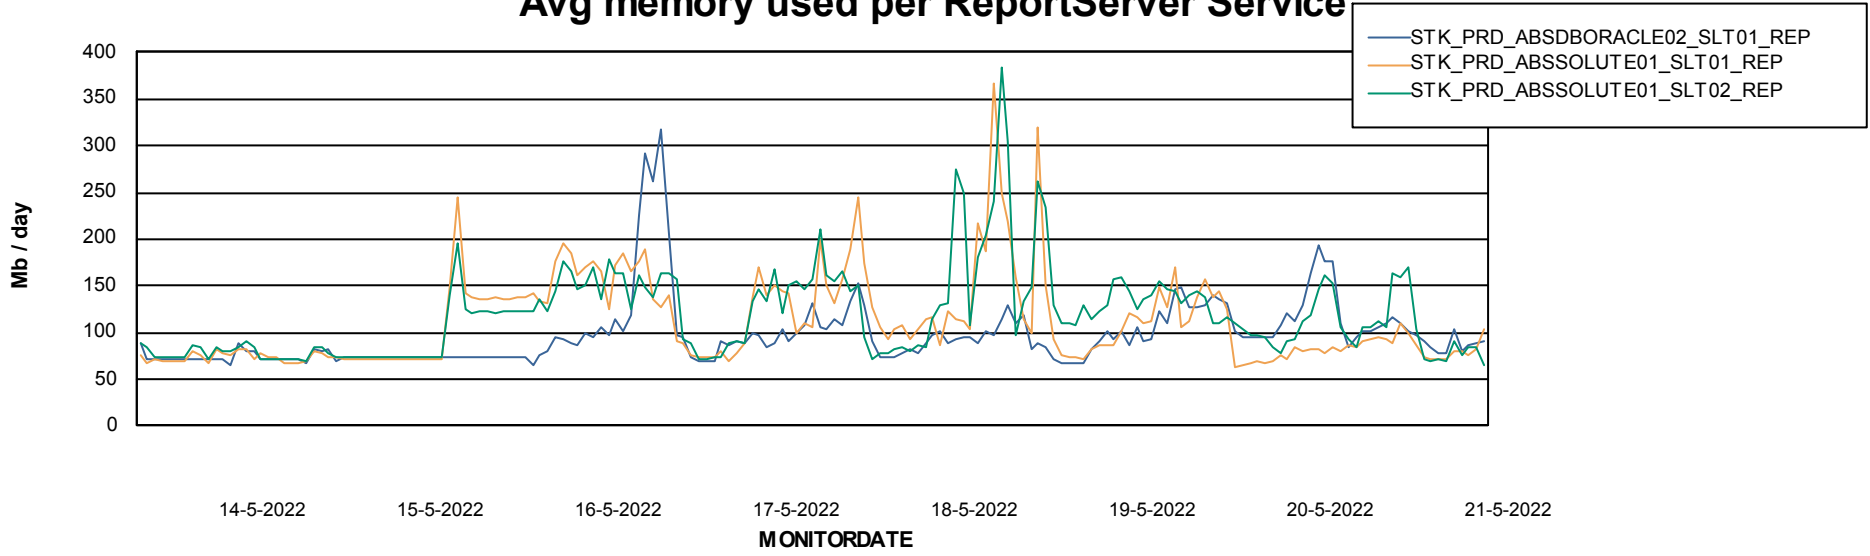

Avg memory used per ABS Server Service

Avg users per day per ABS server

Weekly SLA Customer Report

Customer STK_Production
Database ID 82

ABSSolute Application ReportServer Services

Avg memory used per ReportServer Service