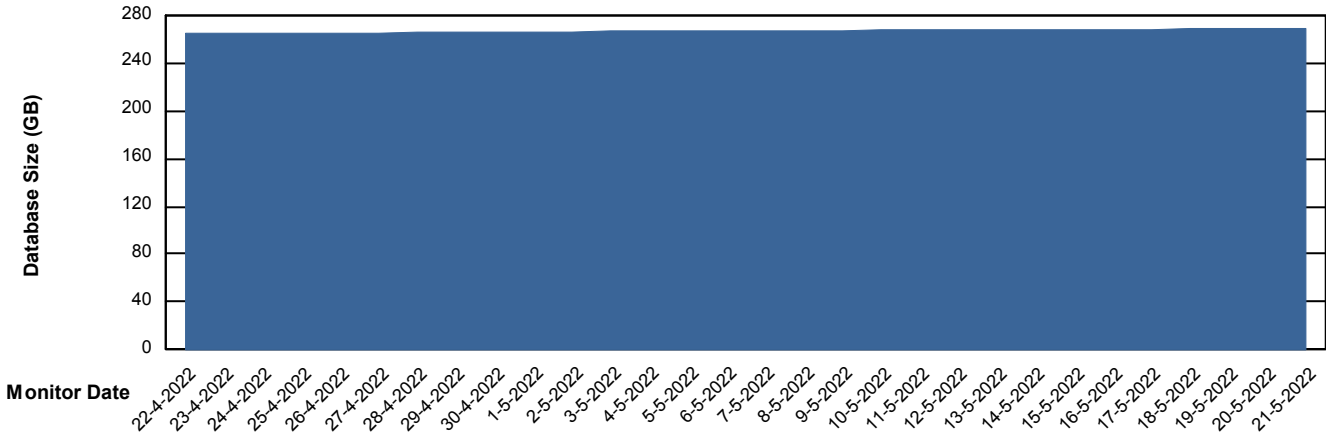

DATABASE SIZE STKDB_Production

Database growth over last month