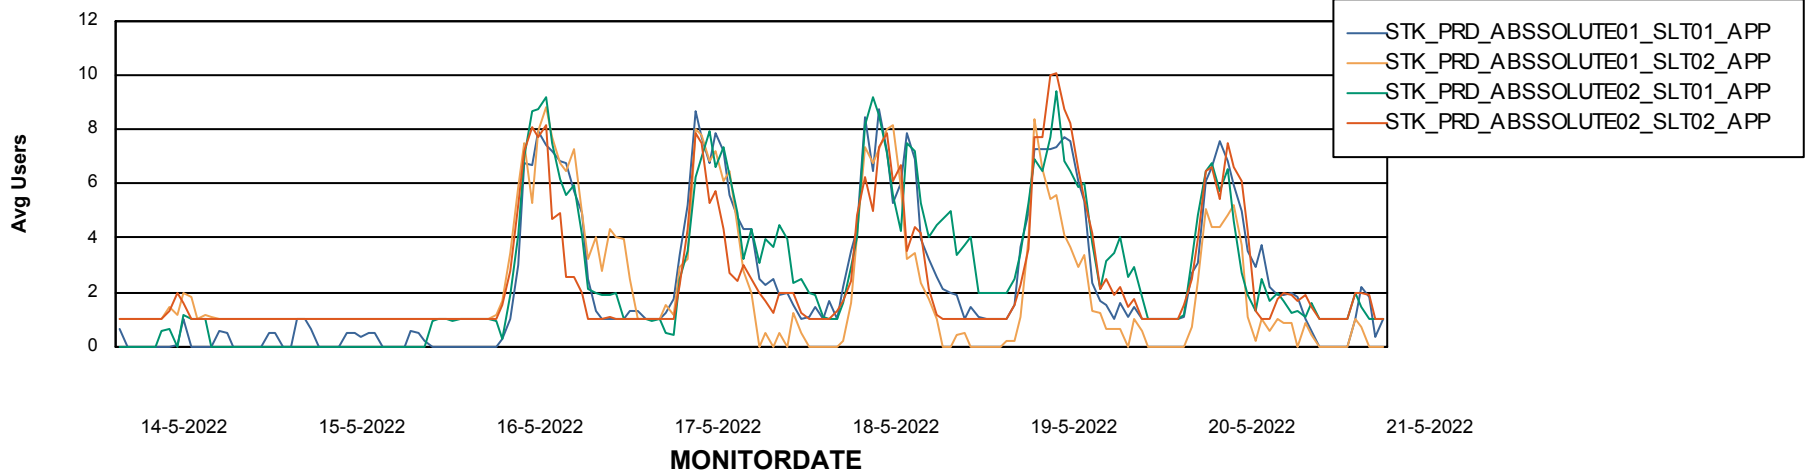

Avg users per day per ABS server