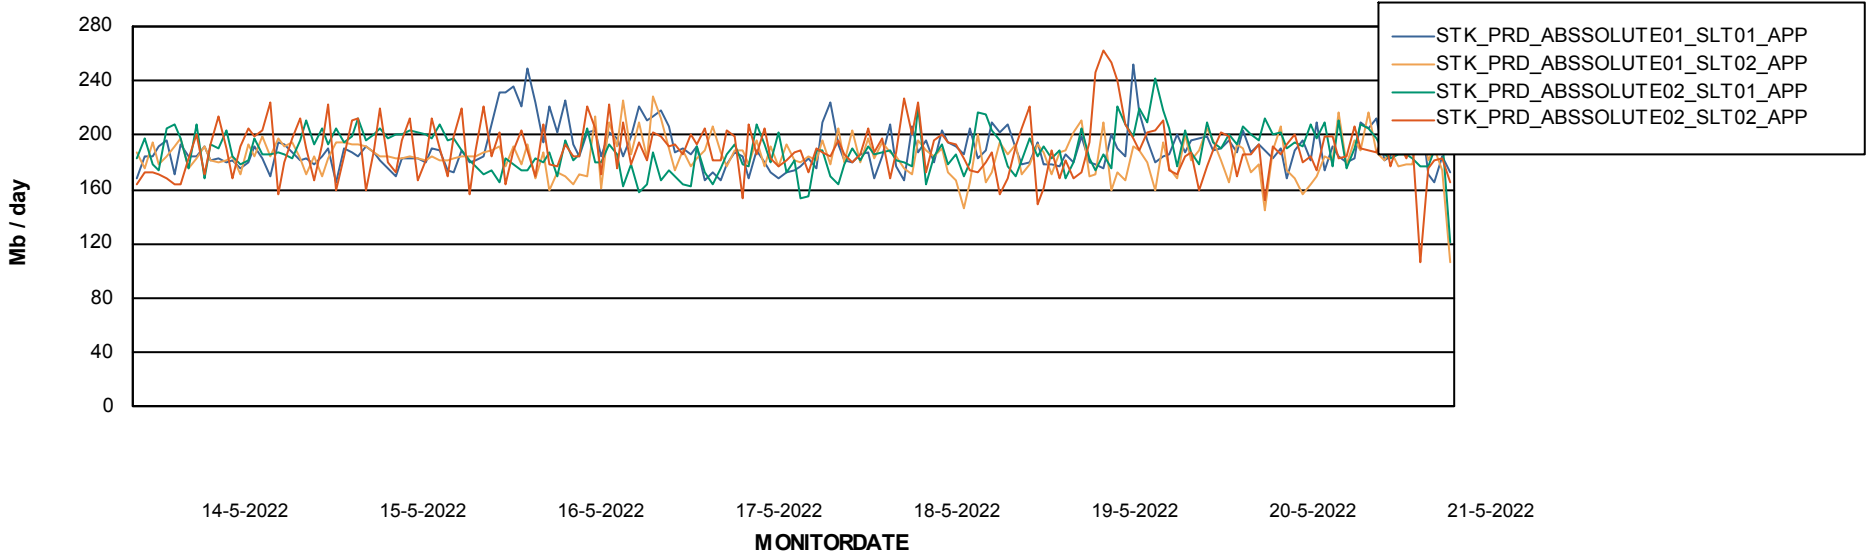

ABSSolute Application Server Services

Avg memory used per ABS Server Service