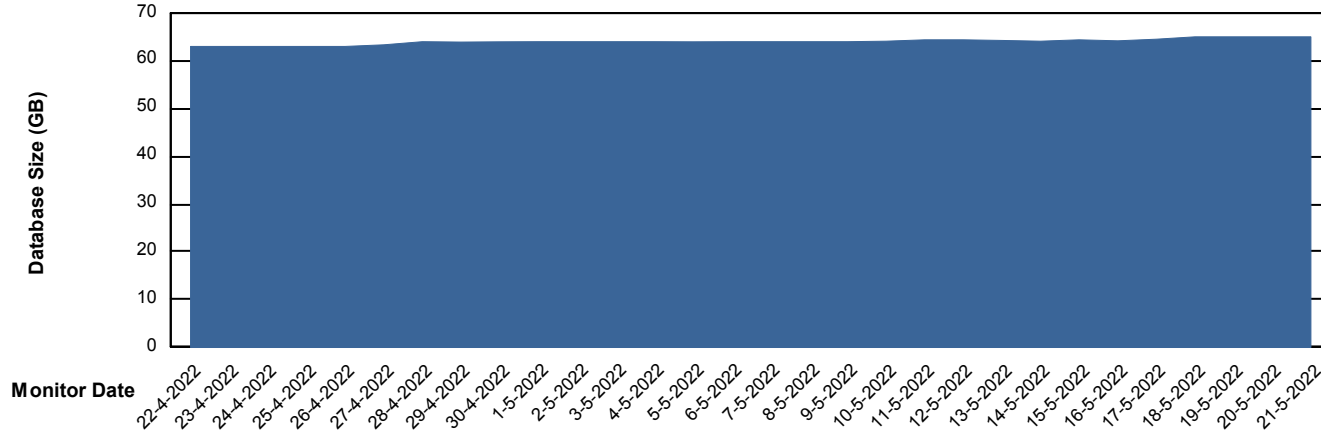

Database Performance SPODB_Production

DB Processes Max 300
DB Sessions Max 472

Weekly SLA Customer Report

Customer SPO_Production Silver
Database ID 57

Database Performance SPODB_Standby

DB Processes Max 300
DB Sessions Max 472

Weekly SLA Customer Report

Customer SPO_Production Silver
Database ID 57

DATABASE SIZE SPODB_BI

Database growth over last month

DATABASE SIZE SPODB_Production

Database growth over last month

Weekly SLA Customer Report