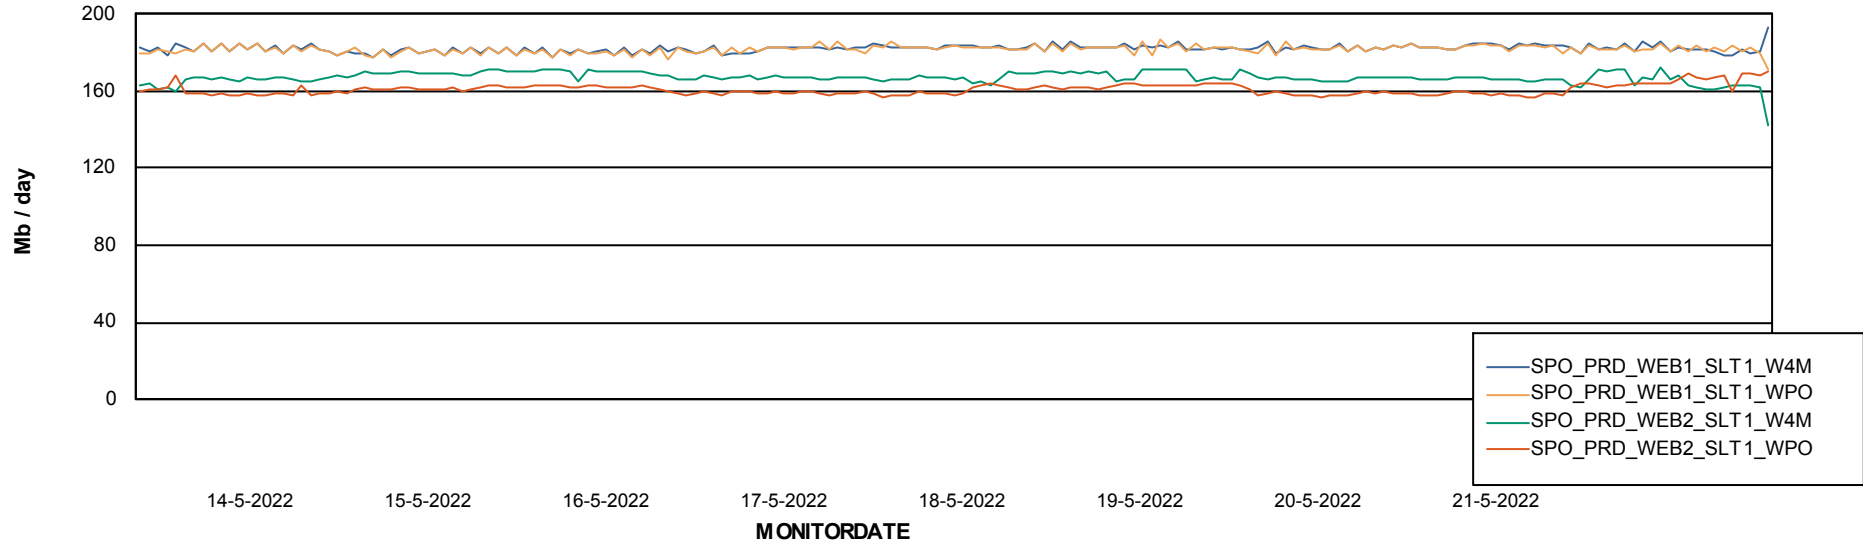

ABSSolute Web Component Services

Avg memory used per ABS Web component