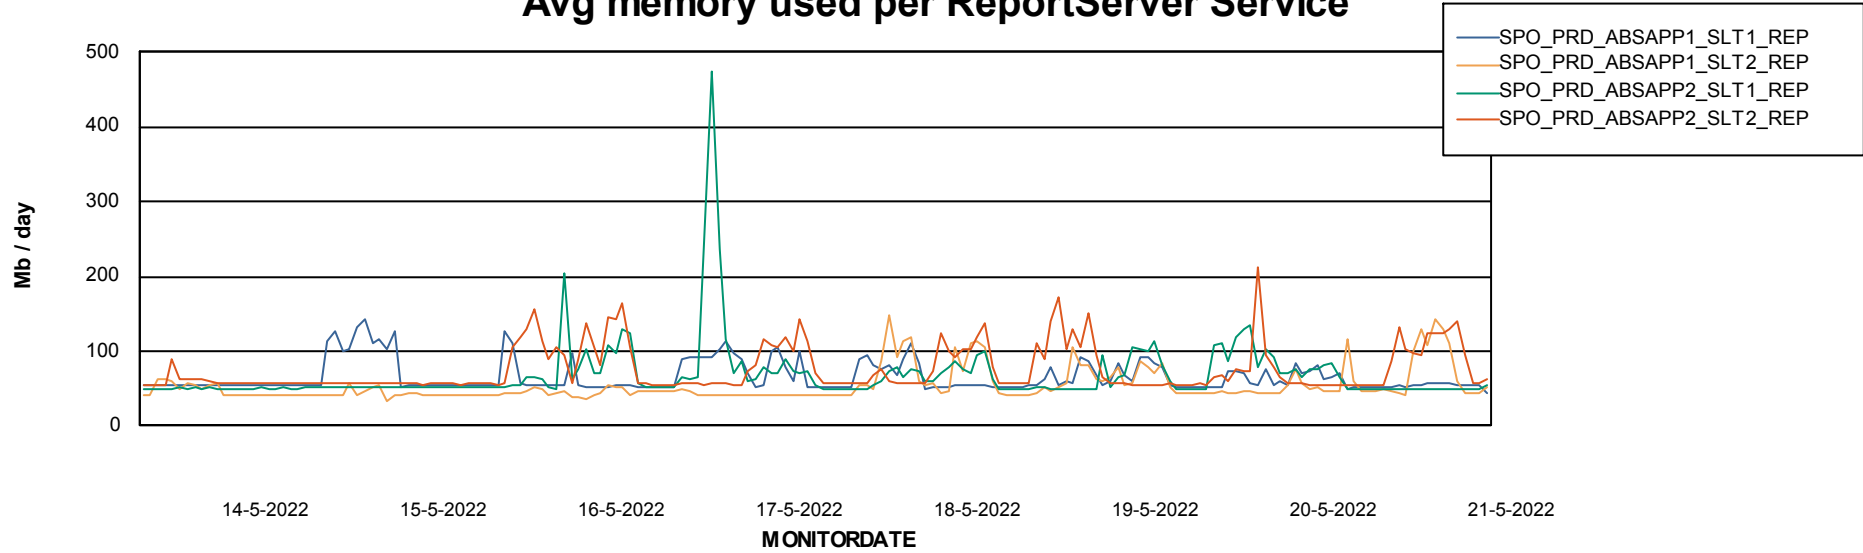

Avg users per day per ABS server

Weekly SLA Customer Report

Customer SPO_Production Silver
Database ID 57

ABSSolute Application ReportServer Services

Avg memory used per ReportServer Service

Weekly SLA Customer Report