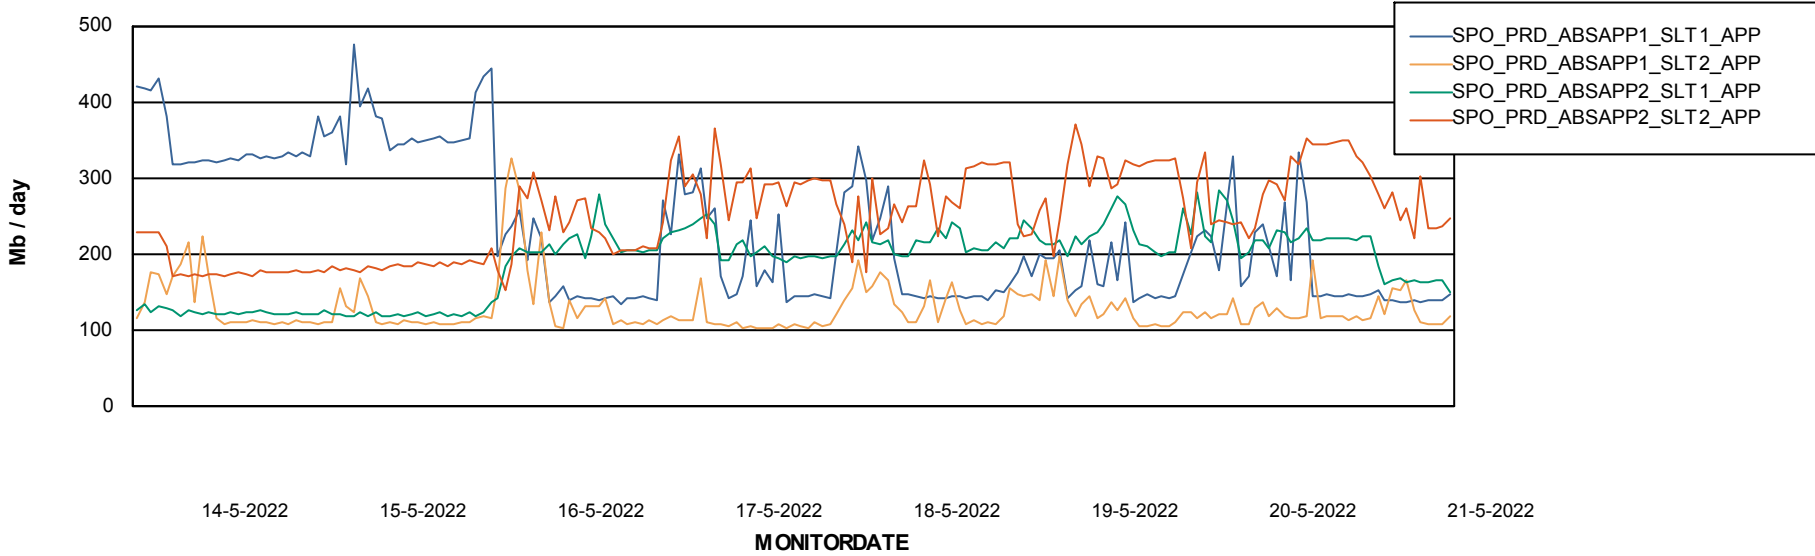

Standby Database Health SPO_Production Silver

Recovery lag for last 7 days

Weekly SLA Customer Report

Customer SPO_Production Silver
Database ID 57

ABSSolute Application Server Services

Avg memory used per ABS Server Service

Avg users per day per ABS server

Weekly SLA Customer Report

Customer SPO_Production Silver
Database ID 57

ABSSolute Application ReportServer Services

Avg memory used per ReportServer Service

Weekly SLA Customer Report