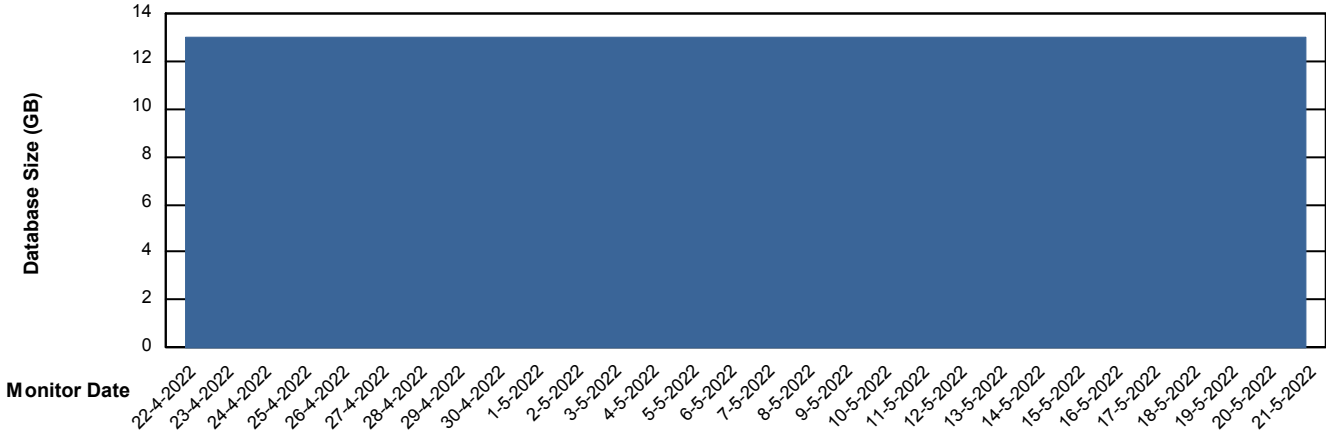

DB Processes Max 500

Weekly SLA Customer Report

Customer SPI_Production
 Database ID 49

DATABASE SIZE SPIDB_Production

Database growth over last month

Database Tablespace SPIDB_Production

Date	Tablespace Name	Filesize (Gb)	Usedsize (Gb)	Percentage free
21-5-2022	ABSDATA	5	2	51
	INDX	8	4	50
20-5-2022	ABSDATA	5	2	51
	INDX	8	4	50
19-5-2022	ABSDATA	5	2	51
	INDX	8	4	50
18-5-2022	ABSDATA	5	2	51
	INDX	8	4	50
17-5-2022	ABSDATA	5	2	51
	INDX	8	4	50
16-5-2022	ABSDATA	5	2	51
	INDX	8	4	50
15-5-2022	ABSDATA	5	2	52
	INDX	8	4	50