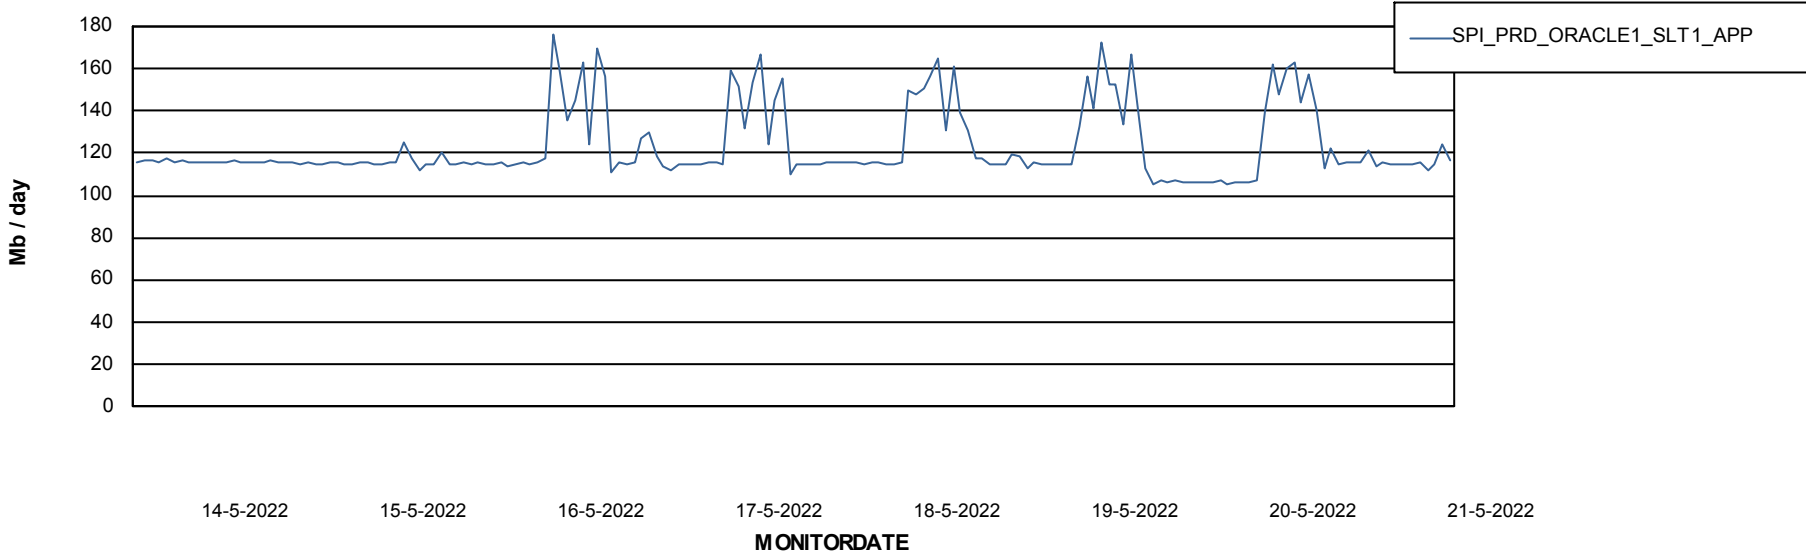

Weekly SLA Customer Report

Customer SPI_Production
Database ID 49

Database Performance SPIDB_Production

DB Processes Max 500

Weekly SLA Customer Report

Customer SPI_Production
Database ID 49

Database Performance SPIDB_Standby

DB Processes Max 500

Weekly SLA Customer Report

Customer SPI_Production
 Database ID 49

DATABASE SIZE SPIDB_Production

Database growth over last month

Database Tablespace SPIDB_Production

Date	Tablespace Name	Filesize (Gb)	Usedsize (Gb)	Percentage free
21-5-2022	ABSDATA	5	2	51
	INDX	8	4	50
20-5-2022	ABSDATA	5	2	51
	INDX	8	4	50
19-5-2022	ABSDATA	5	2	51
	INDX	8	4	50
18-5-2022	ABSDATA	5	2	51
	INDX	8	4	50
17-5-2022	ABSDATA	5	2	51
	INDX	8	4	50
16-5-2022	ABSDATA	5	2	51
	INDX	8	4	50
15-5-2022	ABSDATA	5	2	52
	INDX	8	4	50

Weekly SLA Customer Report

Customer SPI_Production
Database ID 49

ABSSolute Application Server Services

Avg memory used per ABS Server Service

Avg users per day per ABS server

Weekly SLA Customer Report

Customer SPI_Production
Database ID 49