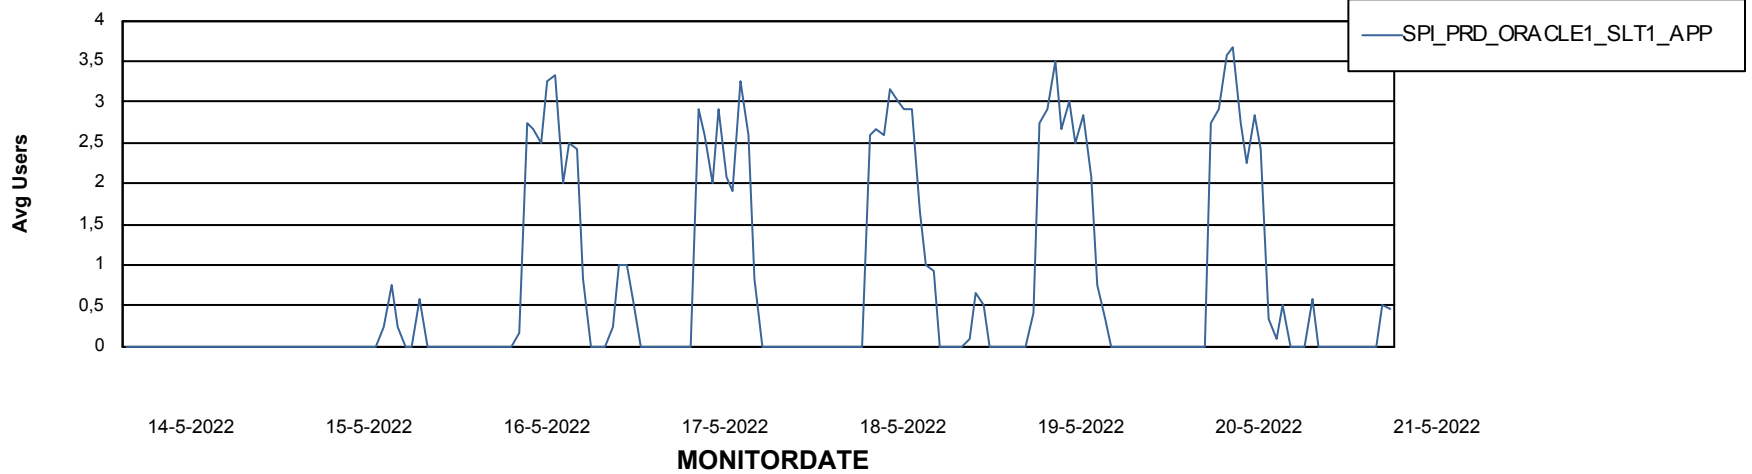

Weekly SLA Customer Report

Customer SPI_Production
Database ID 49

ABSSolute Application Server Services

Avg memory used per ABS Server Service

Avg users per day per ABS server

Weekly SLA Customer Report

Customer SPI_Production
Database ID 49