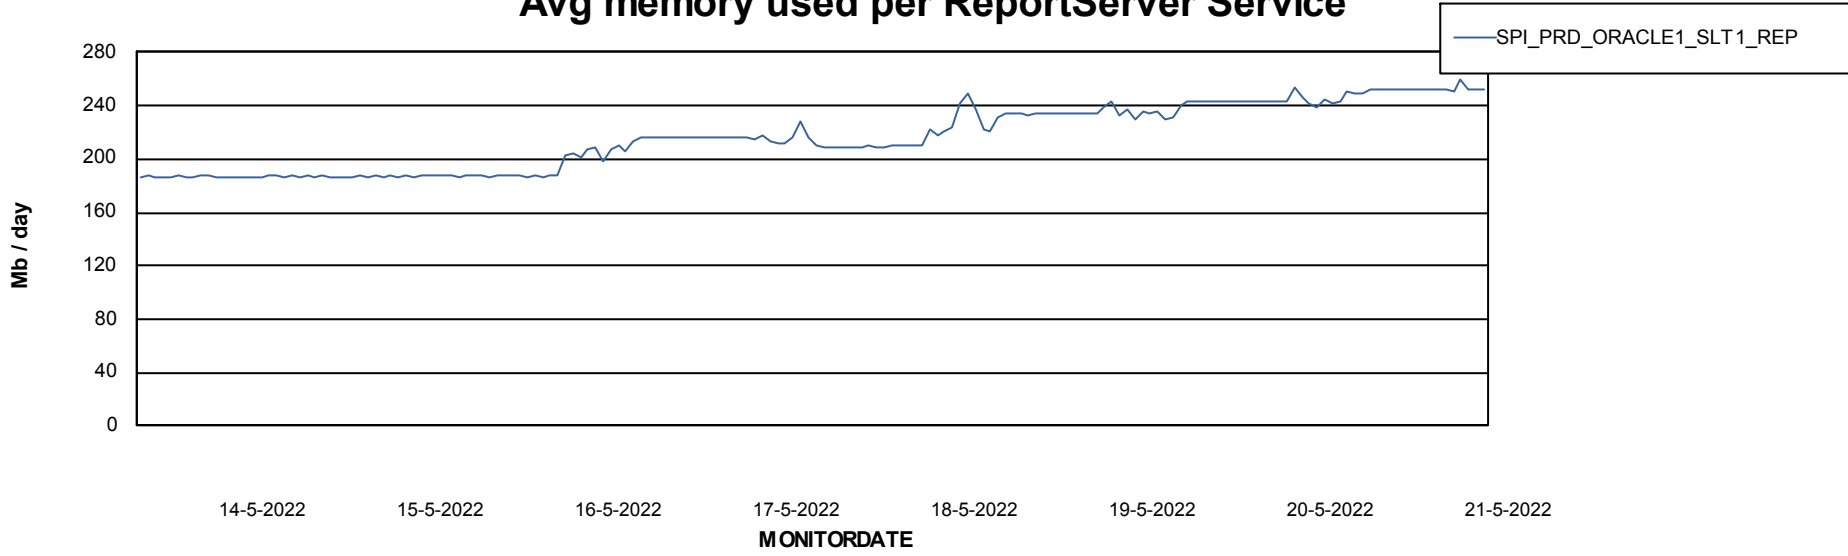

ABSSolute Application ReportServer Services

Avg memory used per ReportServer Service