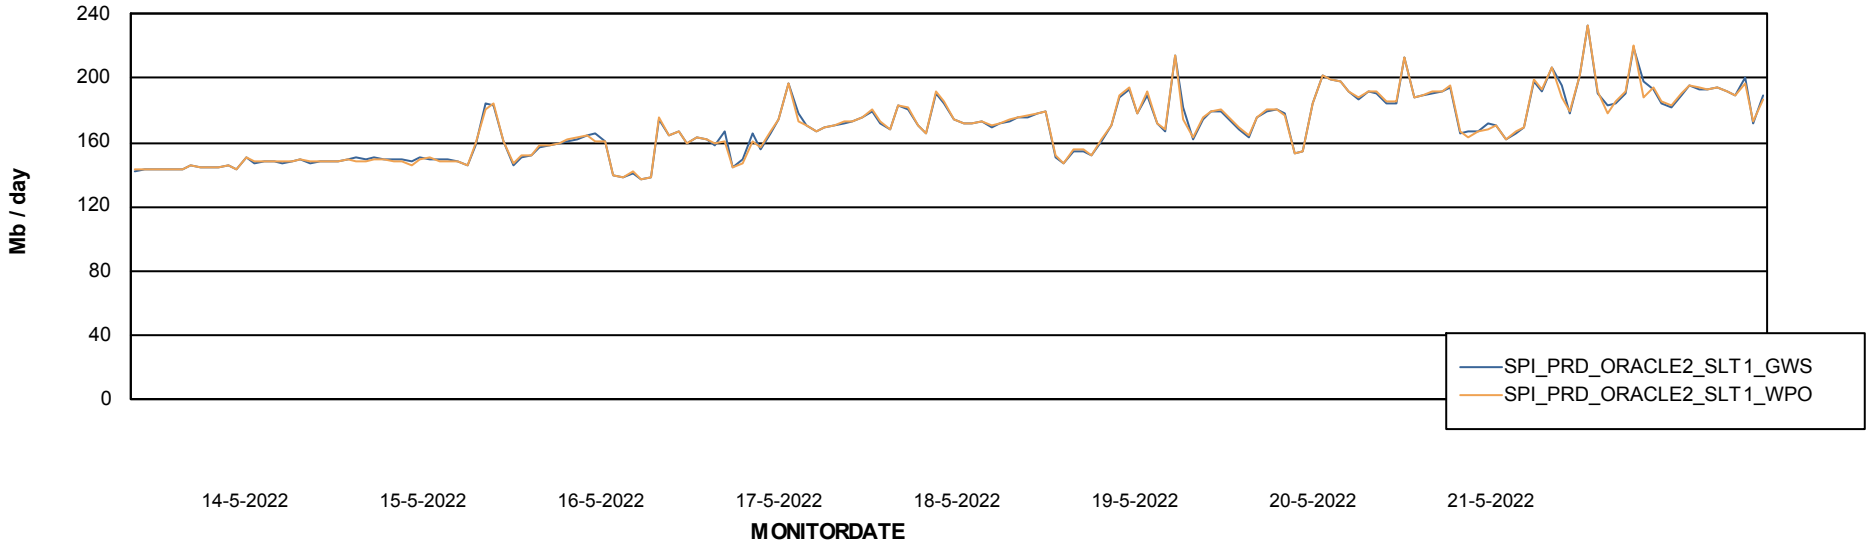

ABSSolute Application ReportServer Services

Avg memory used per ReportServer Service

Weekly SLA Customer Report

Customer SPI_Production
Database ID 49

ABSSolute Web Component Services

Avg memory used per ABS Web component