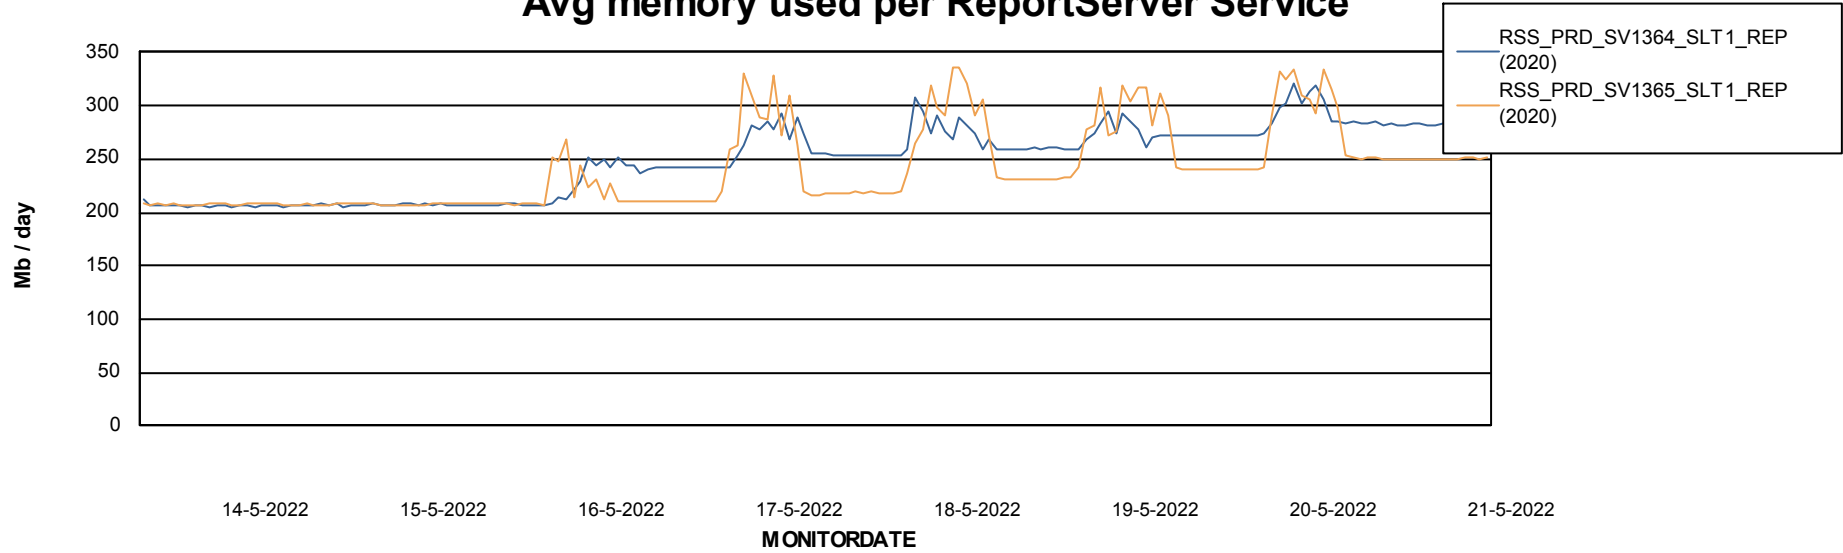

Avg memory used per ABS Server Service

Avg users per day per ABS server

Weekly SLA Customer Report

Customer RSS Production
Database ID 52

ABSSolute Application ReportServer Services

Avg memory used per ReportServer Service