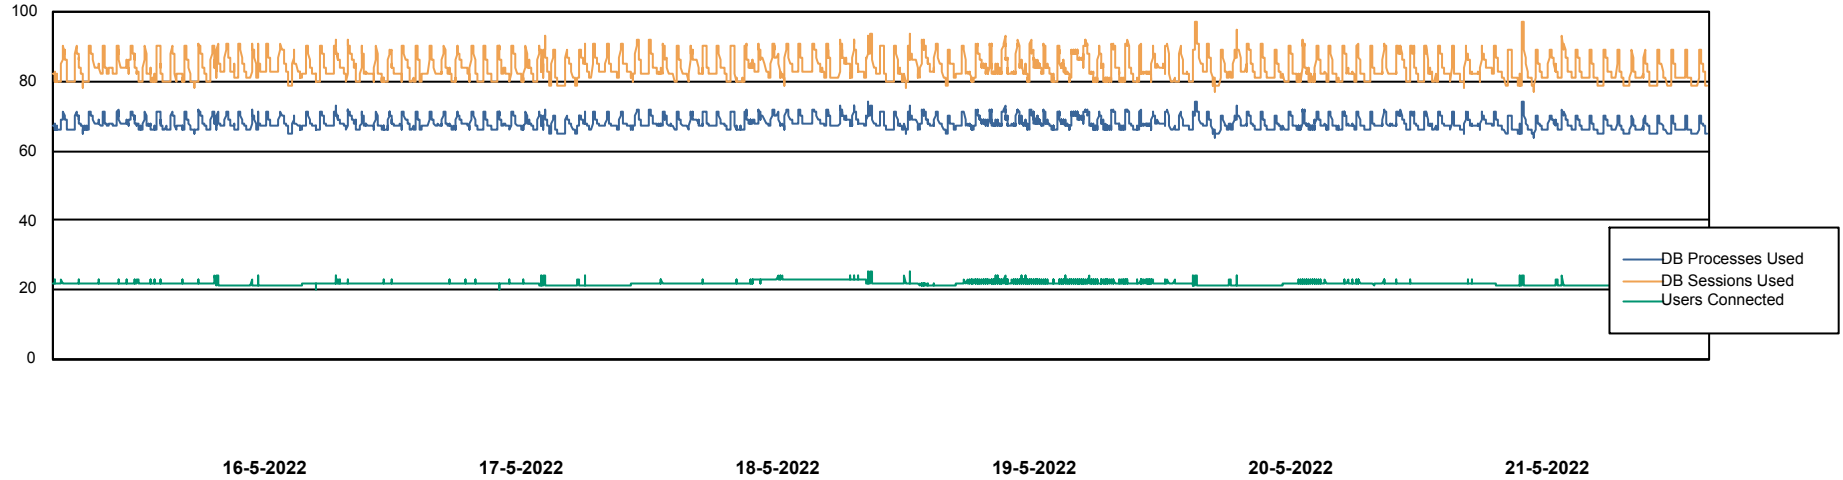

Database Performance RSS_DB_Primary (2020)

DB Processes Max 300
DB Sessions Max 472