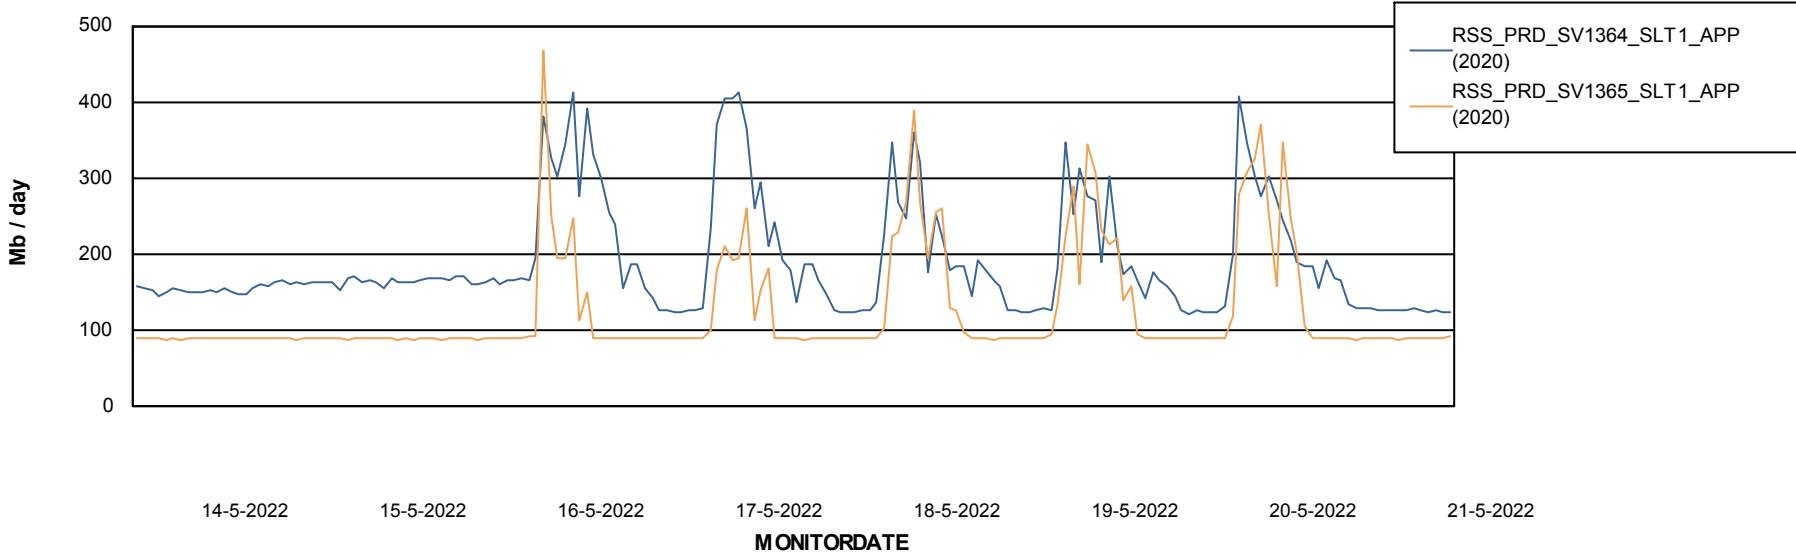

ABSSolute Application Server Services

Avg memory used per ABS Server Service