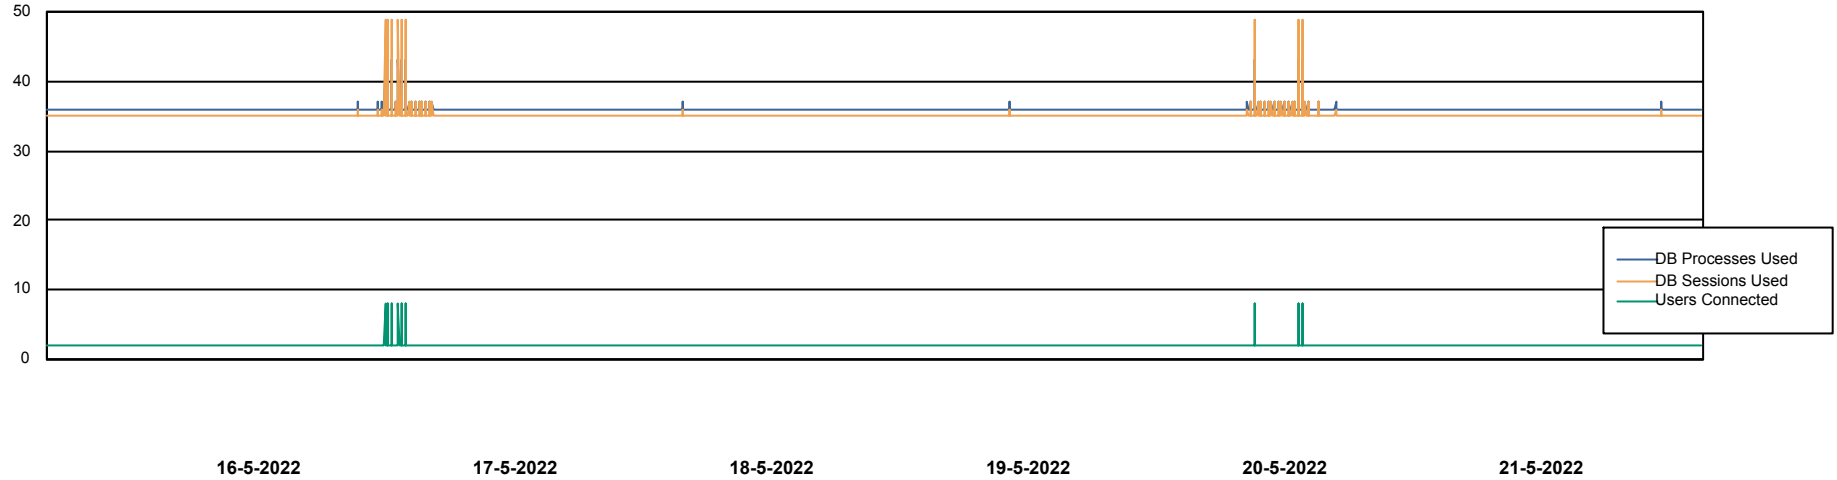

Database Performance RSS_DB_Standby (2020)

DB Processes Max 300
DB Sessions Max 472