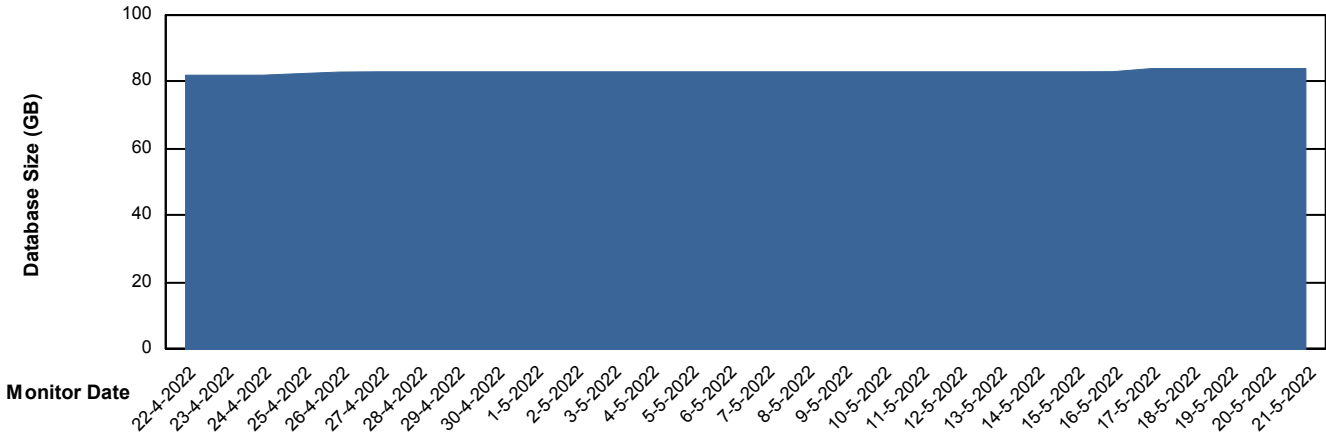

Database Performance RSS_DB_Standby (2020)

DB Processes Max 300
DB Sessions Max 472

Weekly SLA Customer Report

Customer RSS Production
 Database ID 52

DATABASE SIZE RSS_DB_Primary (2020)

Database growth over last month