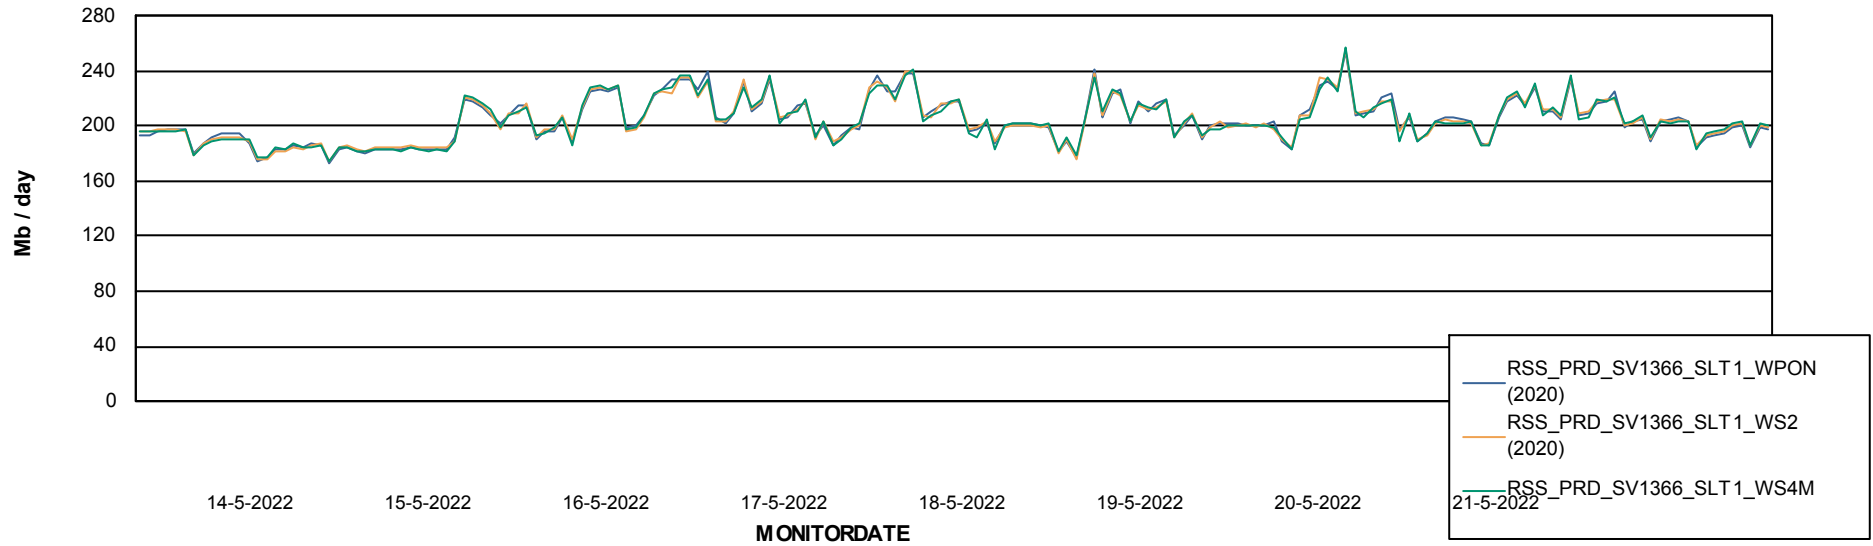

ABSSolute Web Component Services

Avg memory used per ABS Web component