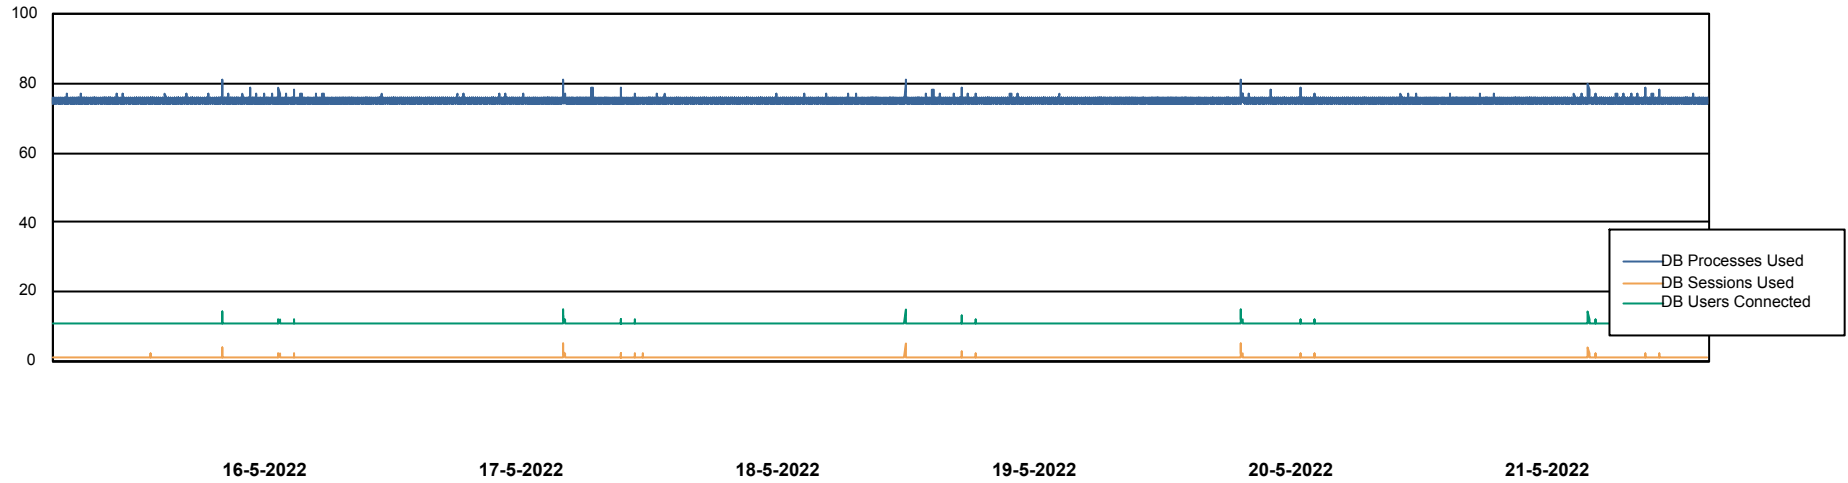

Database Performance PHSDB_Test

DB Processes Max 1,000