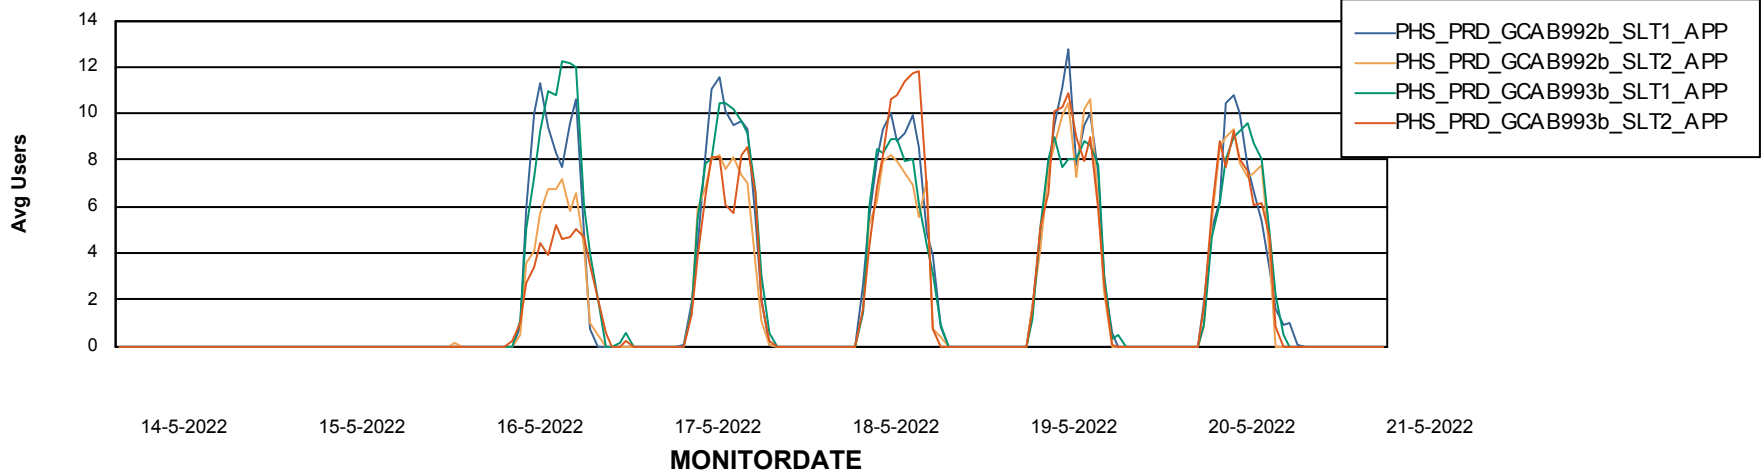

Avg users per day per ABS server