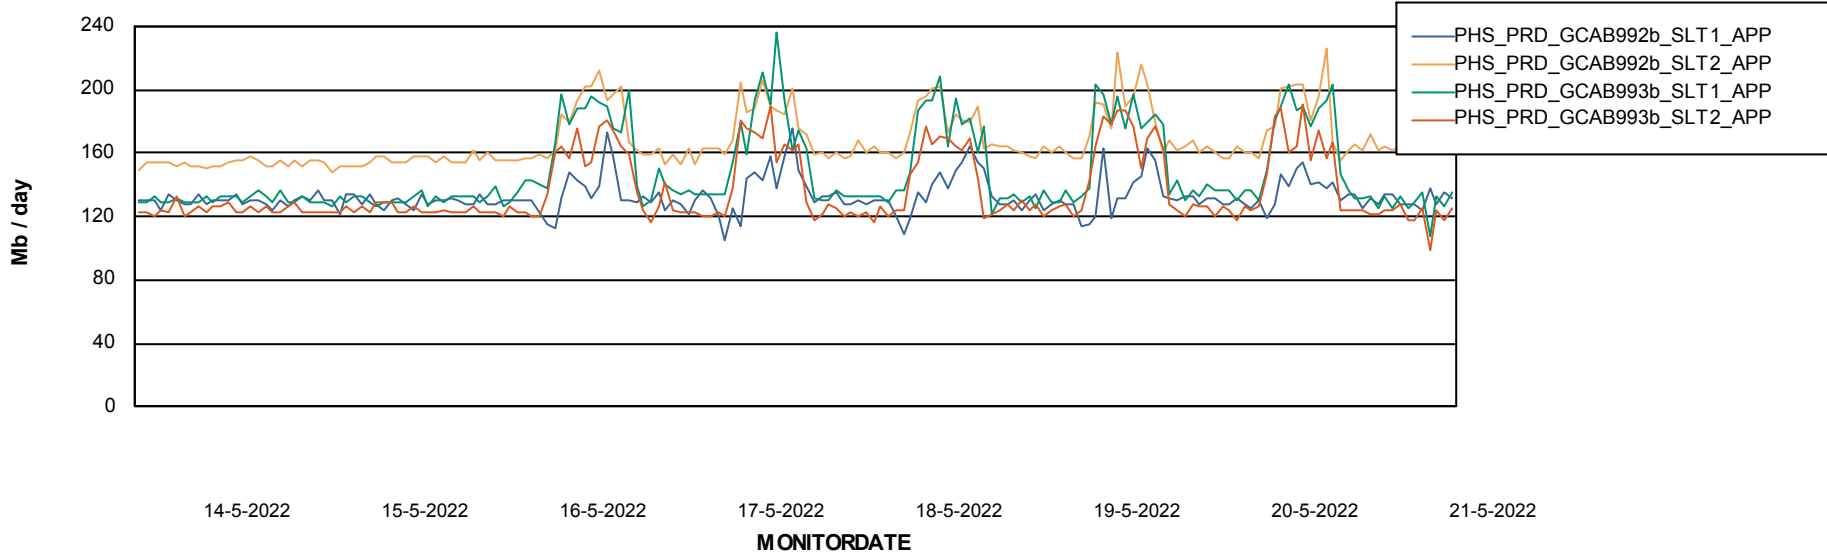

ABSSolute Application Server Services

Avg memory used per ABS Server Service