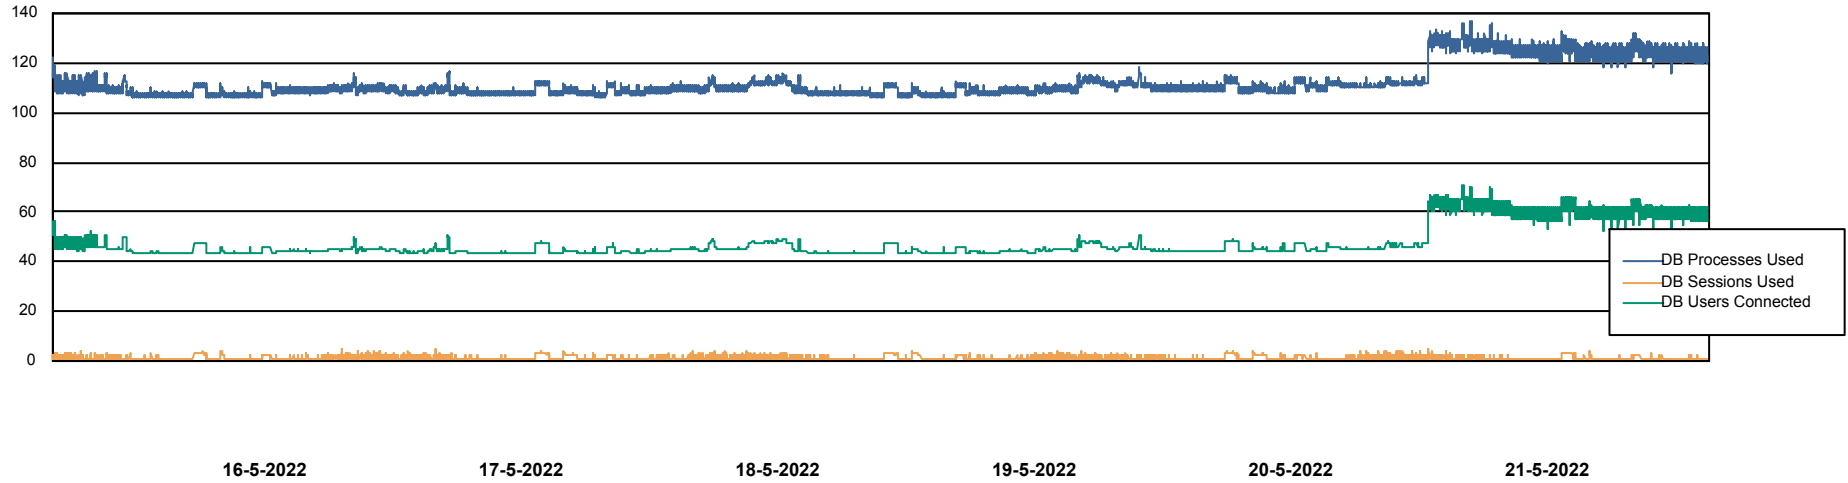

Database Performance PHSDB_Production

DB Processes Max 1,000