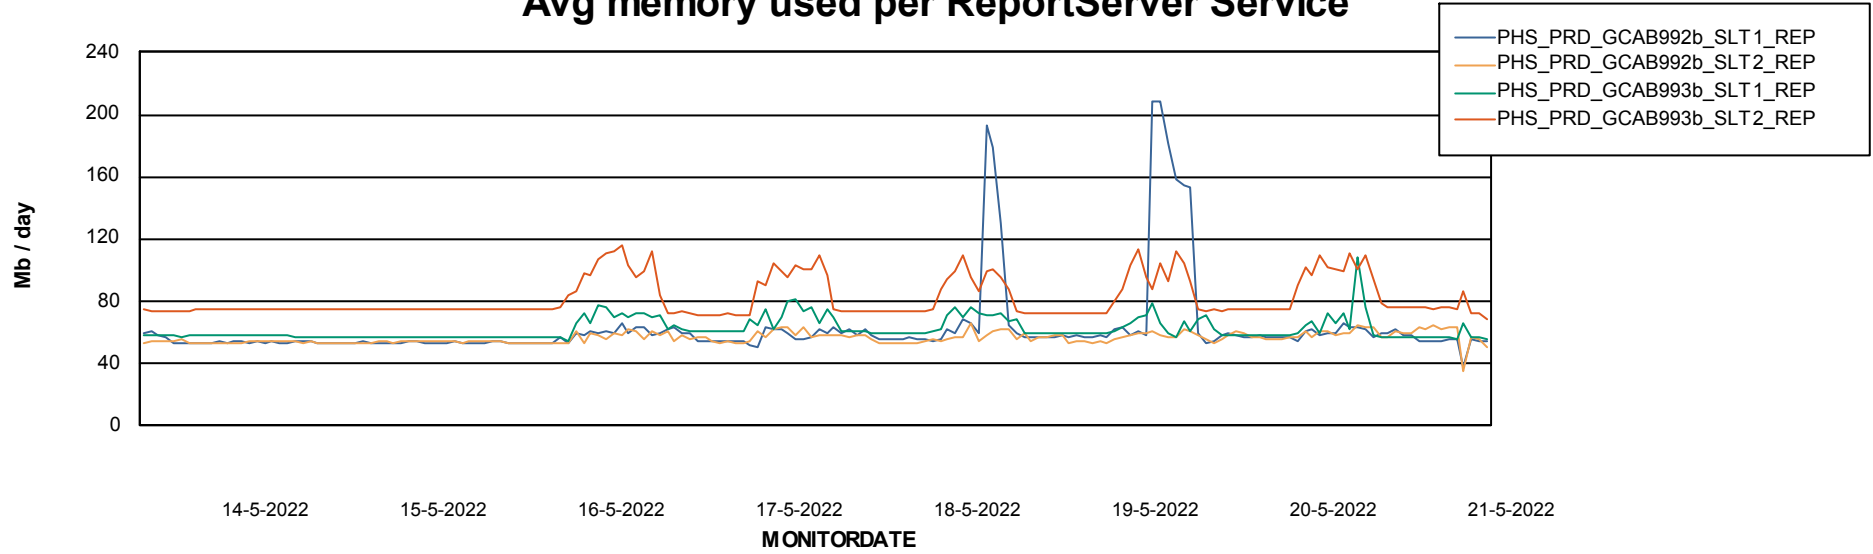

ABSSolute Application ReportServer Services

Avg memory used per ReportServer Service