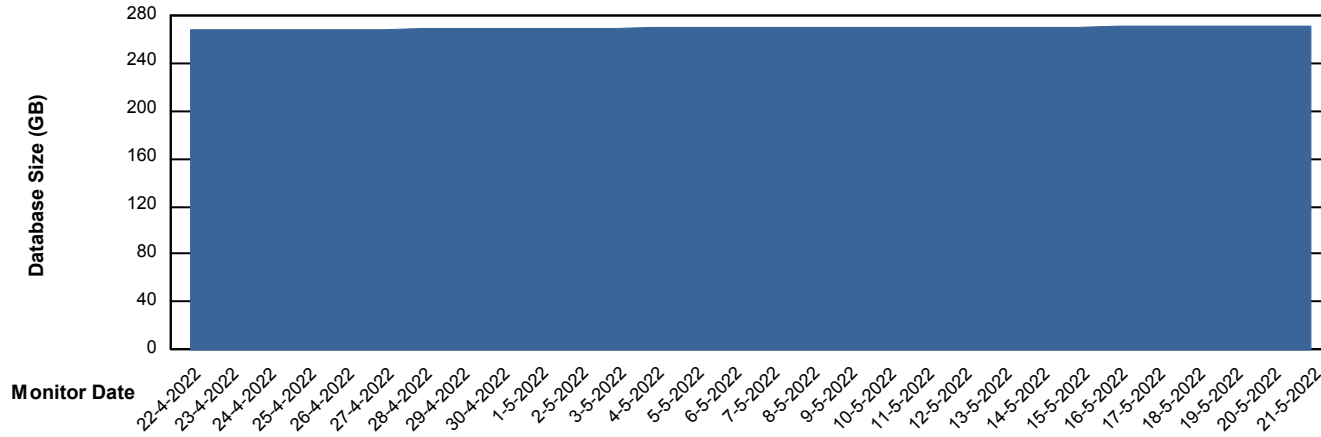

DATABASE SIZE PHSDB_Production

Database growth over last month