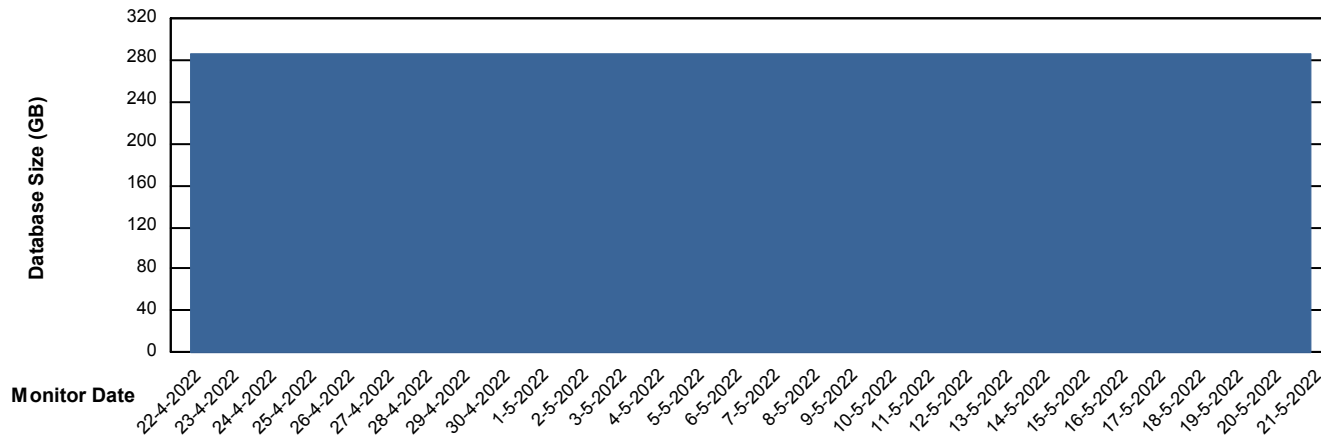

# Weekly SLA Customer Report

Customer PHS\_Production  
Database ID 47

DATABASE SIZE PHSDB\_Production

### Database growth over last month

DATABASE SIZE PHSDB\_Test

### Database growth over last month