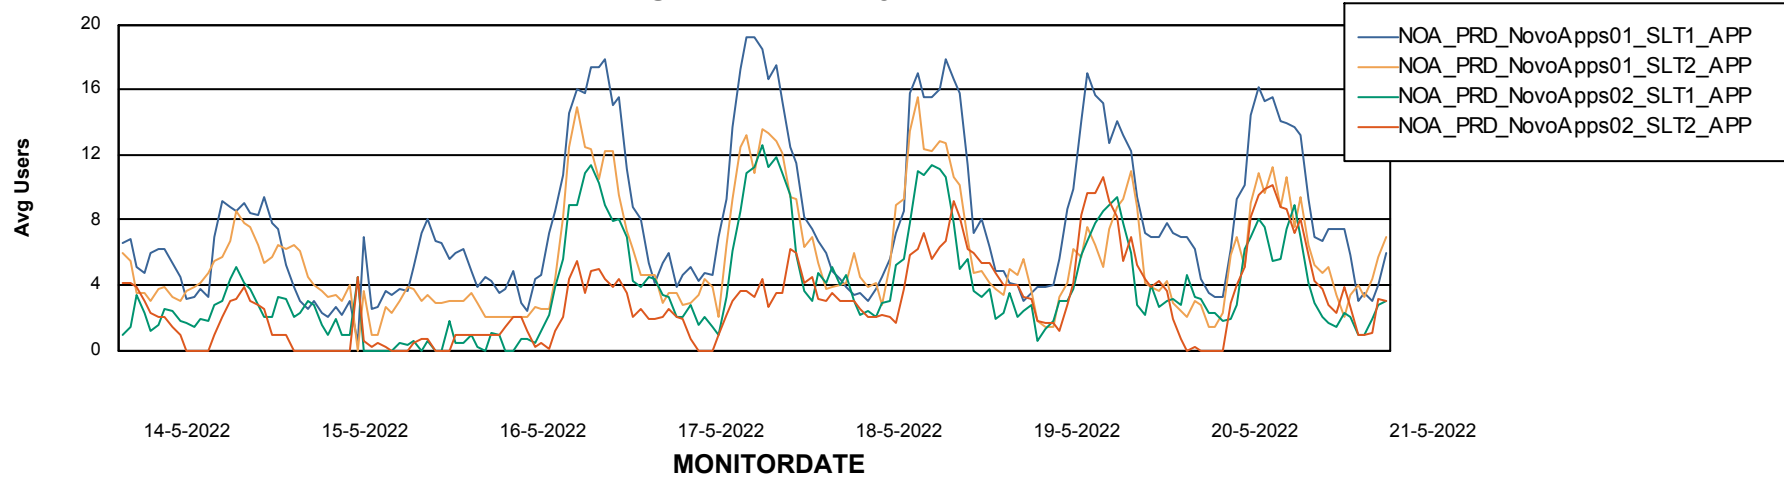

Weekly SLA Customer Report

Customer NOA_Production
Database ID 116

ABSSolute Application Server Services

Avg memory used per ABS Server Service

Avg users per day per ABS server

Weekly SLA Customer Report

Customer NOA_Production
Database ID 116