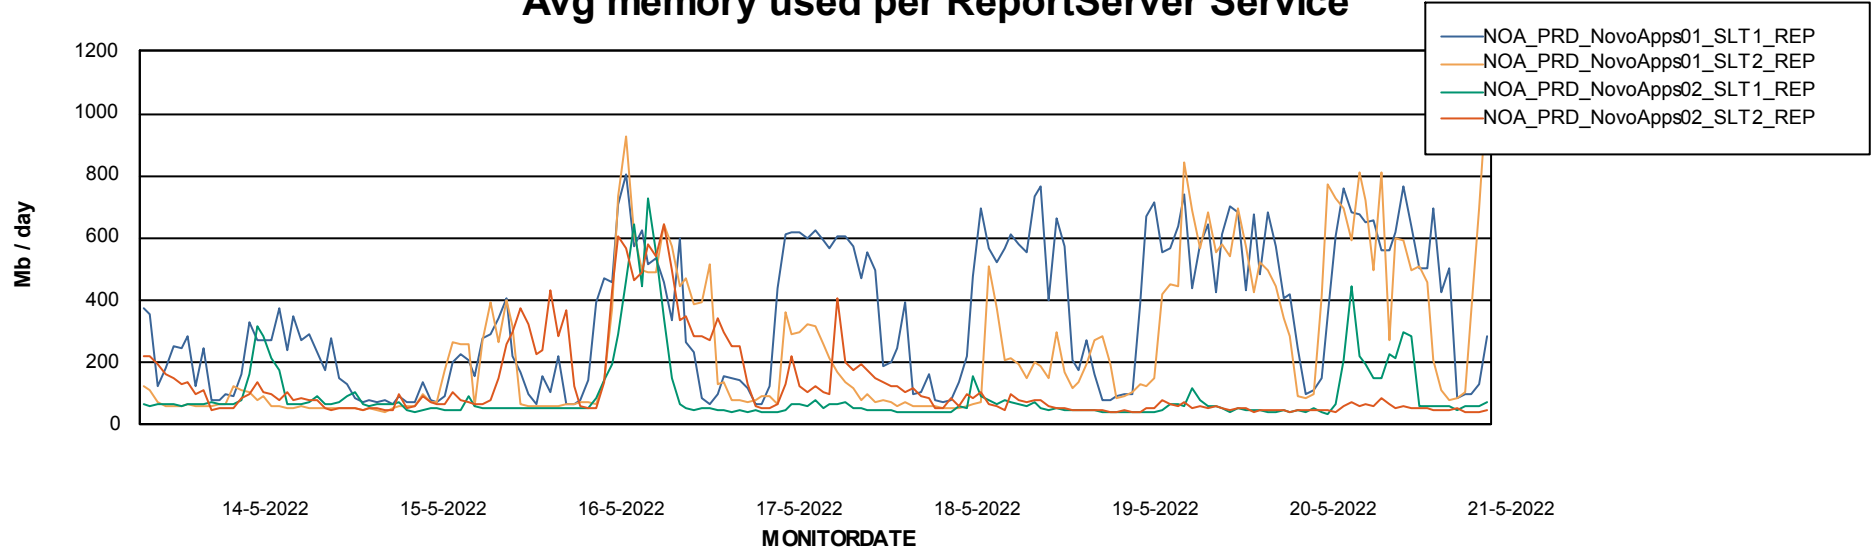

ABSSolute Application ReportServer Services

Avg memory used per ReportServer Service