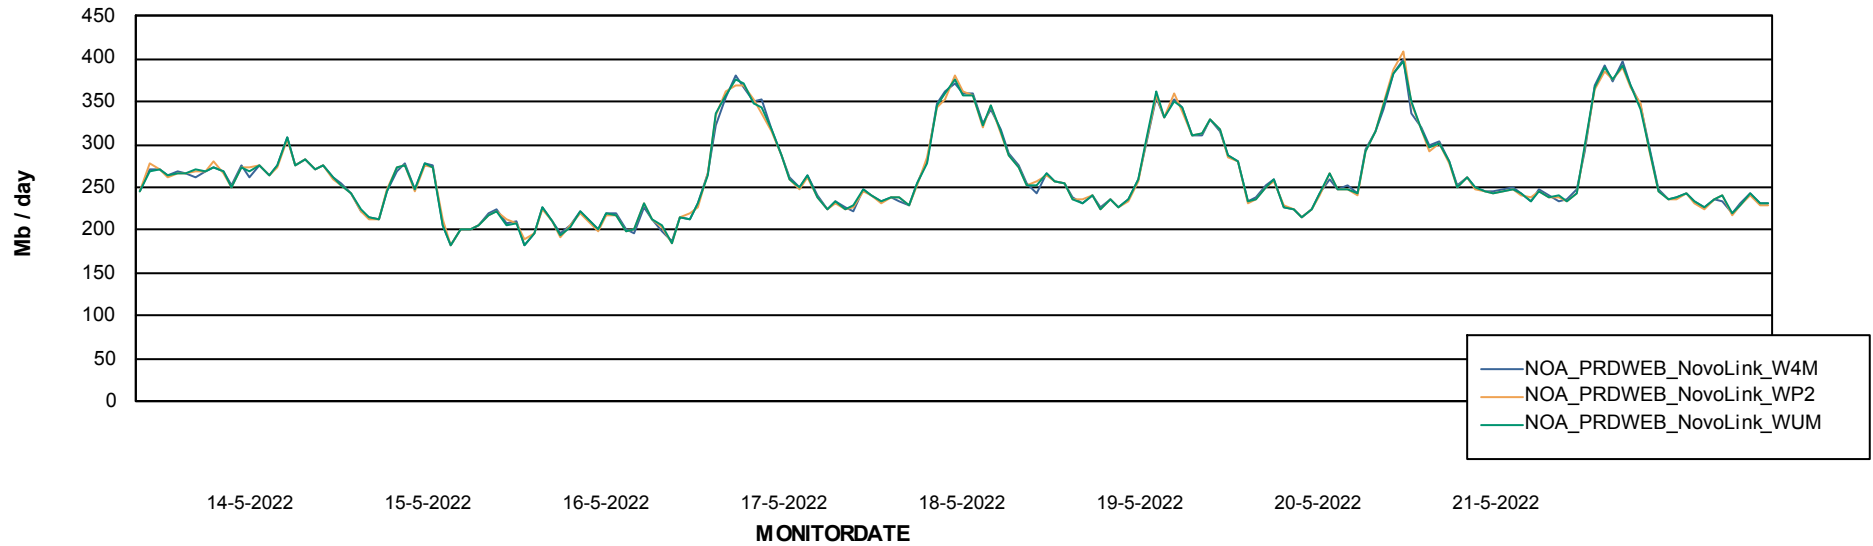

ABSSolute Application ReportServer Services

Avg memory used per ReportServer Service

Weekly SLA Customer Report

Customer NOA_Production
Database ID 116

ABSolute Web Component Services

Avg memory used per ABS Web component