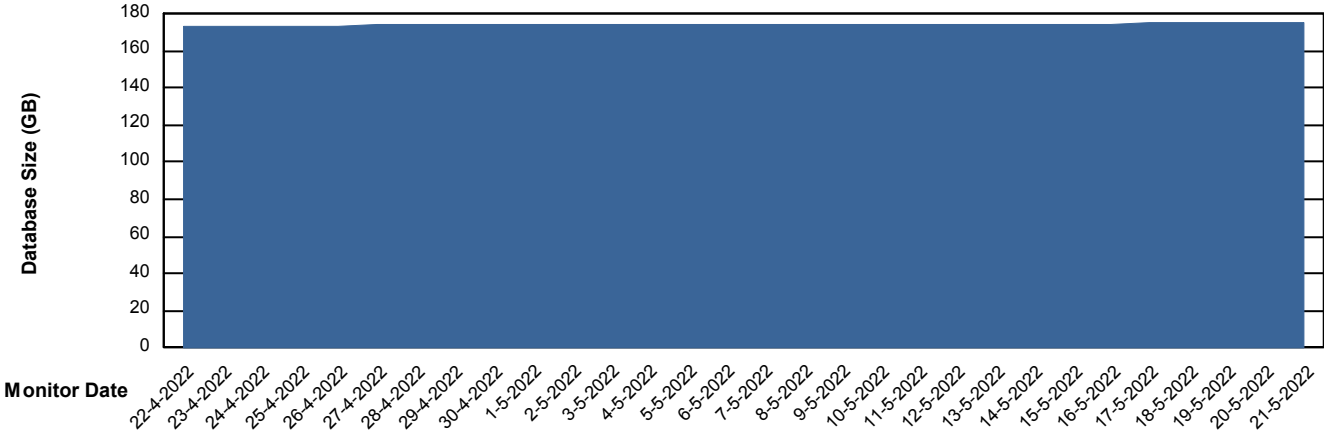

DATABASE SIZE NIXDB_BI

Database growth over last month