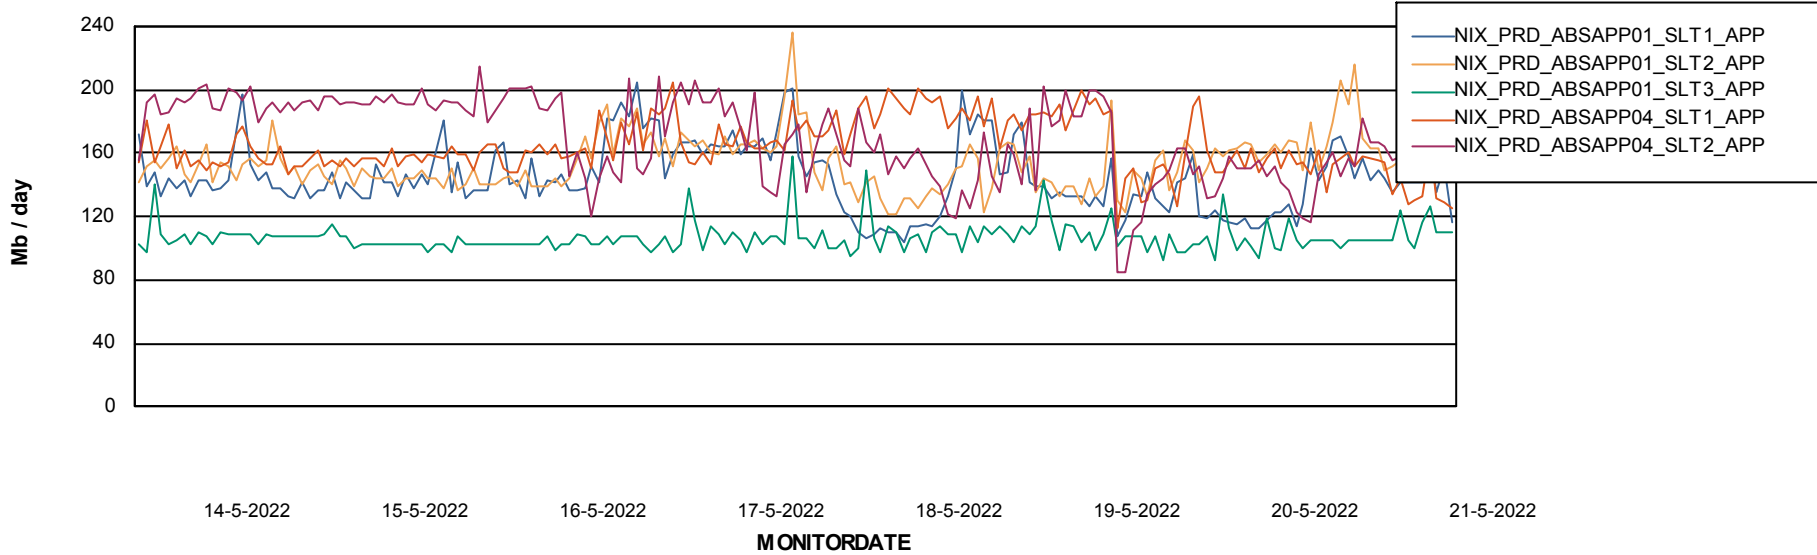

ABSSolute Application Server Services

Avg memory used per ABS Server Service