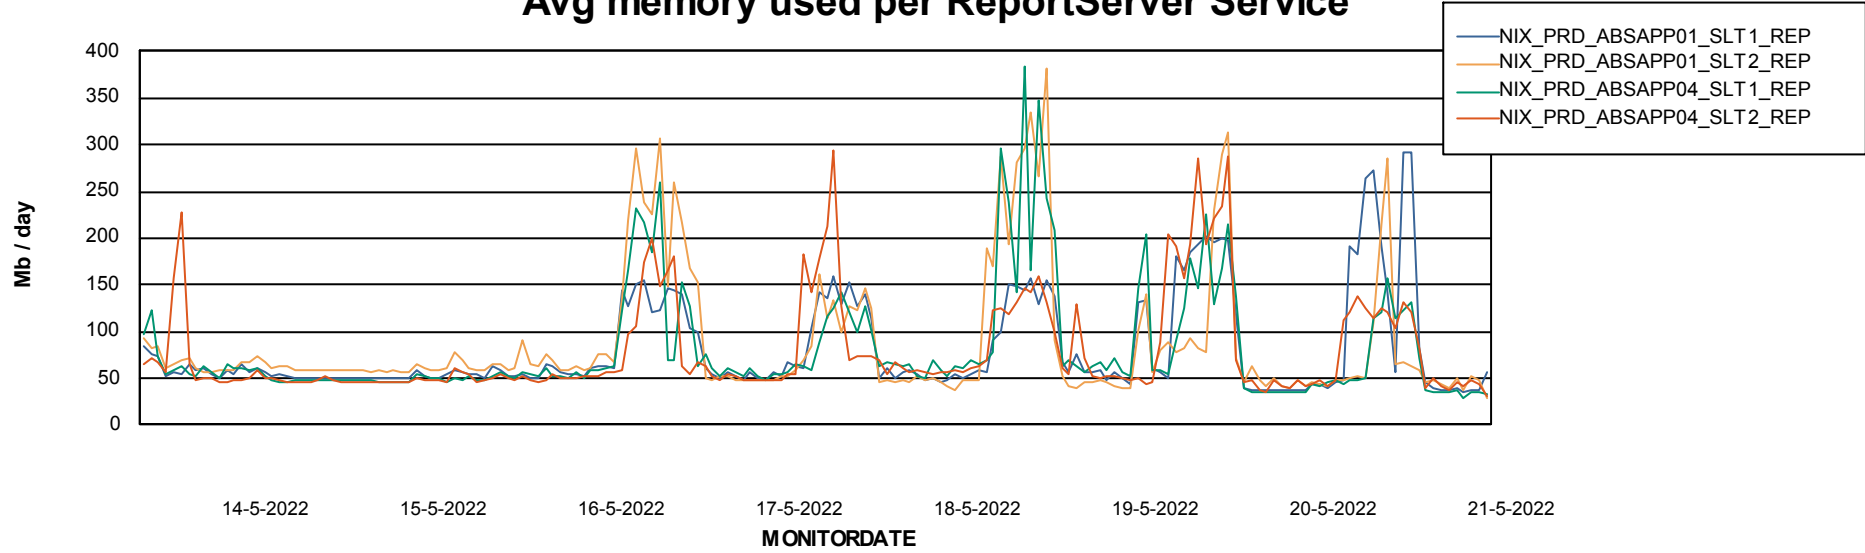

ABSSolute Application ReportServer Services

Avg memory used per ReportServer Service