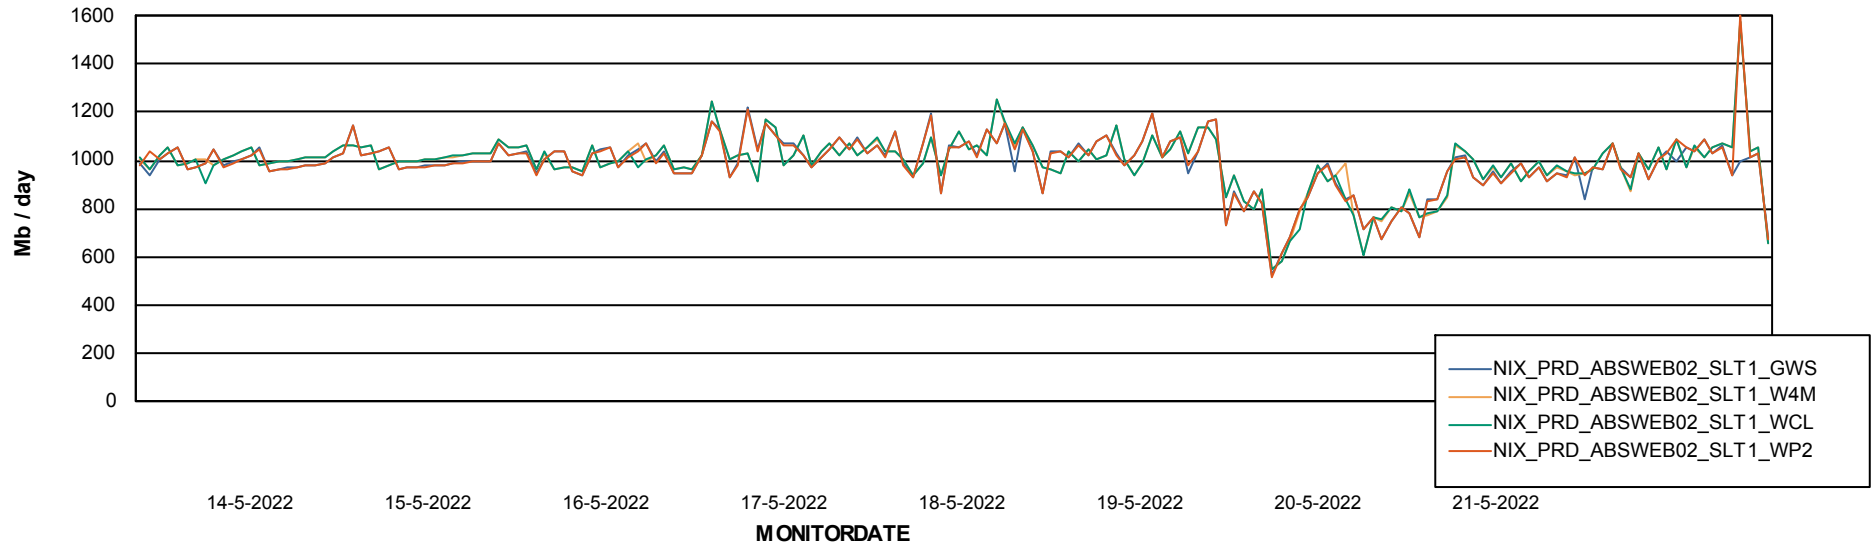

ABSSolute Web Component Services

Avg memory used per ABS Web component