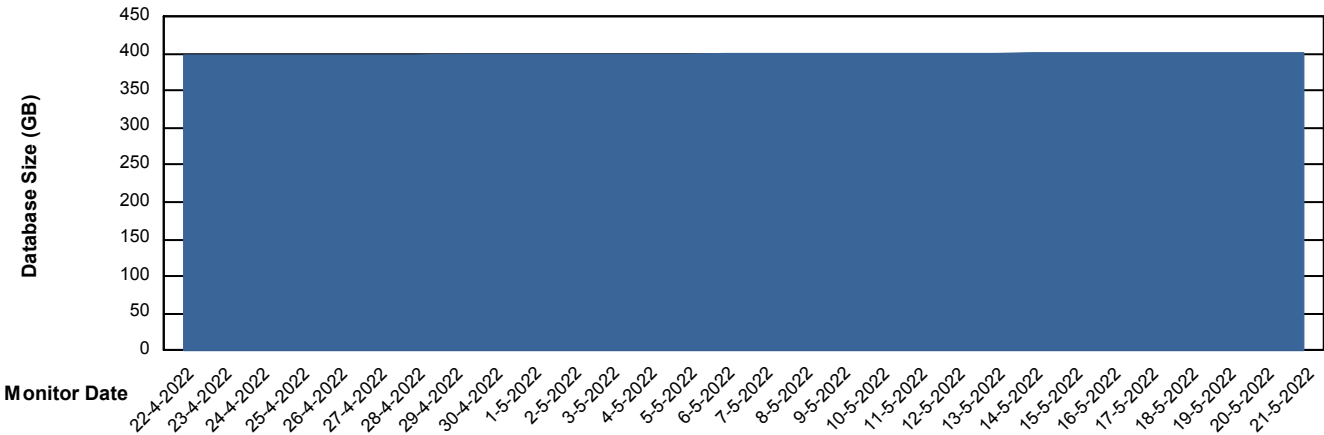

# Weekly SLA Customer Report

Customer NIX\_Production  
Database ID 51

DATABASE SIZE NIXDB\_BI

### Database growth over last month

DATABASE SIZE NIXDB\_Production

### Database growth over last month