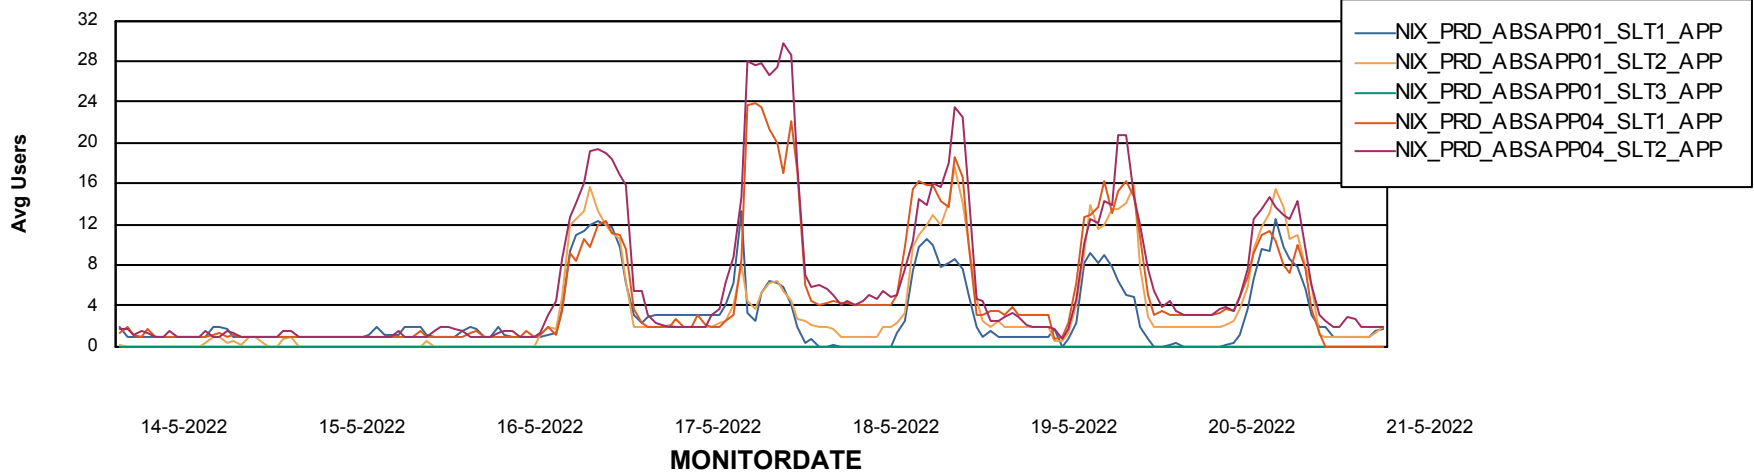

Avg users per day per ABS server