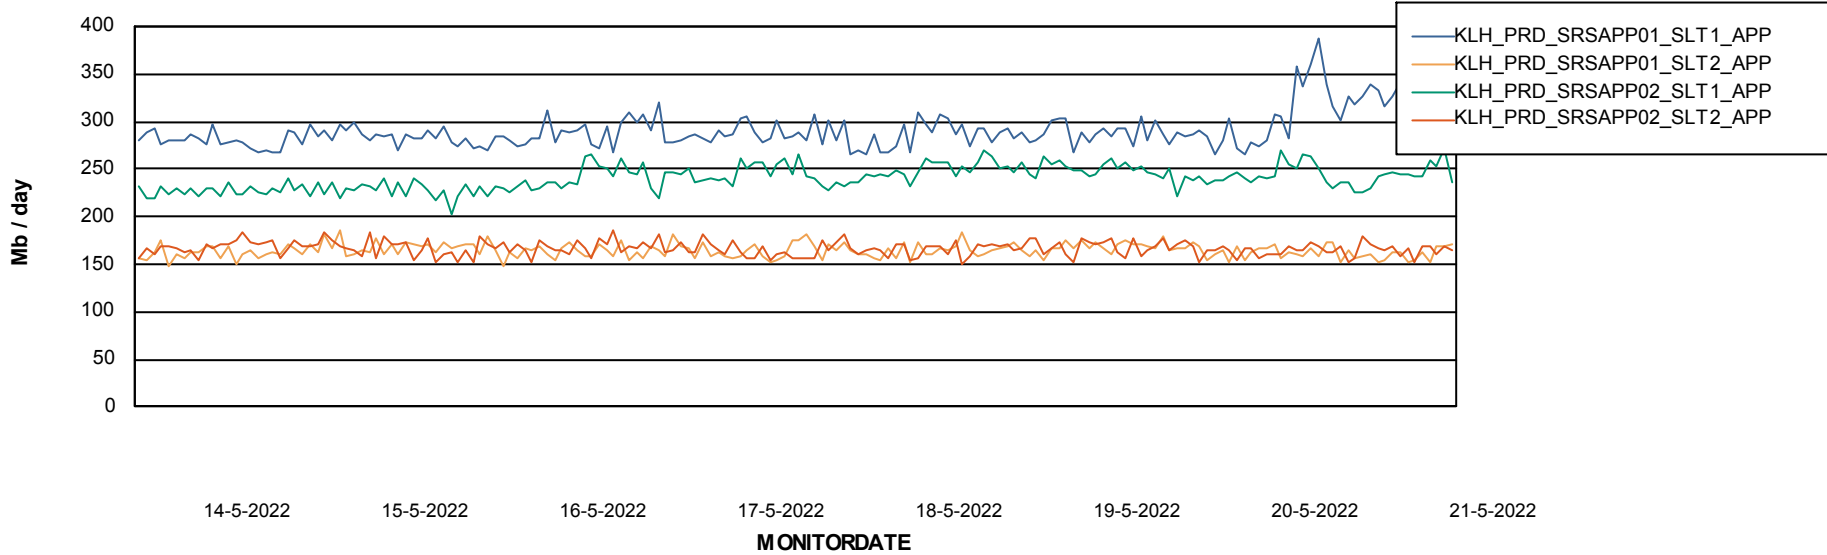

ABSSolute Application Server Services

Avg memory used per ABS Server Service