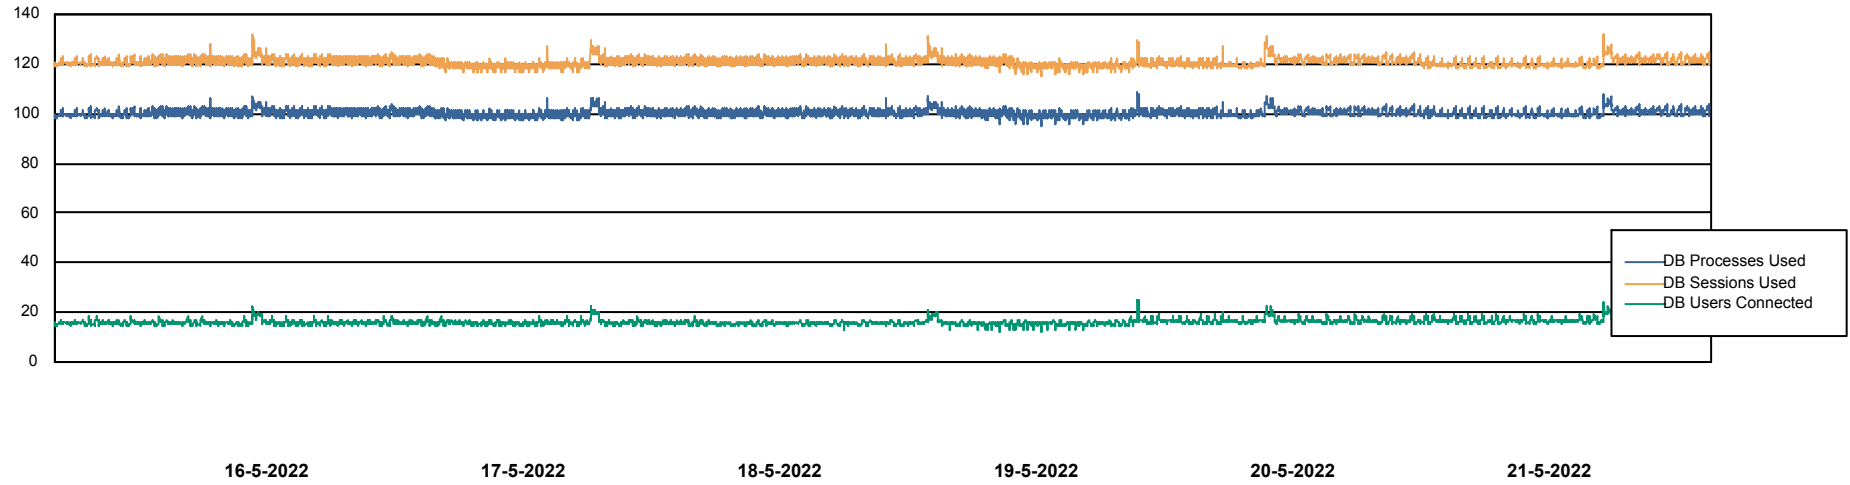

Database Performance KLHDB_BI