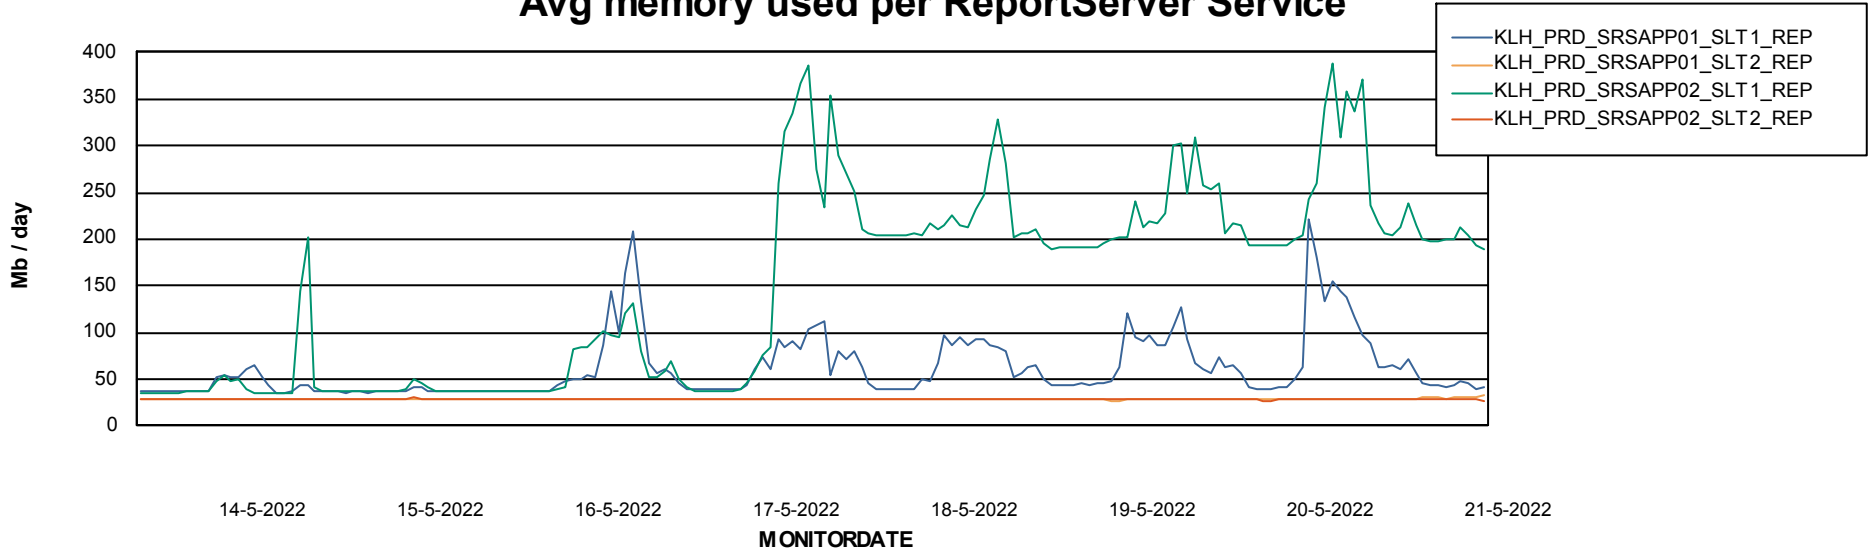

ABSSolute Application ReportServer Services

Avg memory used per ReportServer Service