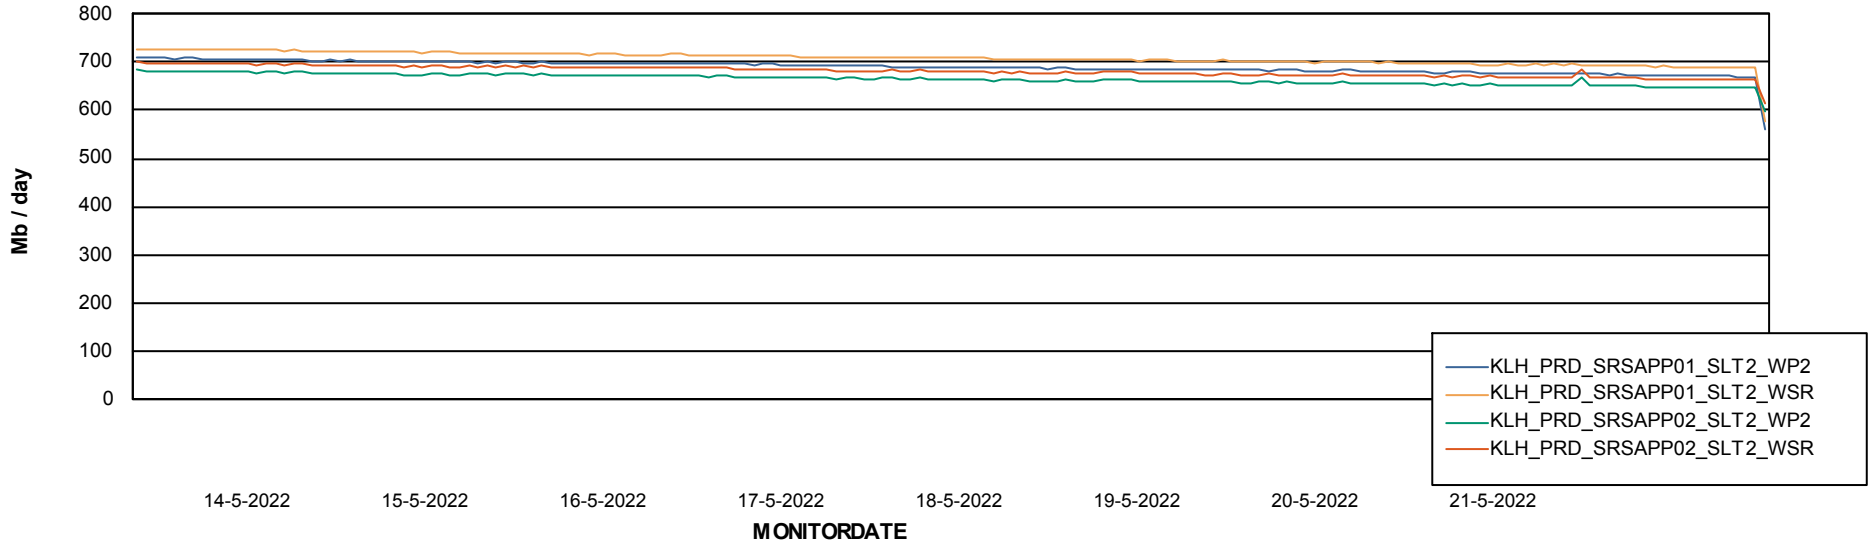

ABSSolute Web Component Services

Avg memory used per ABS Web component