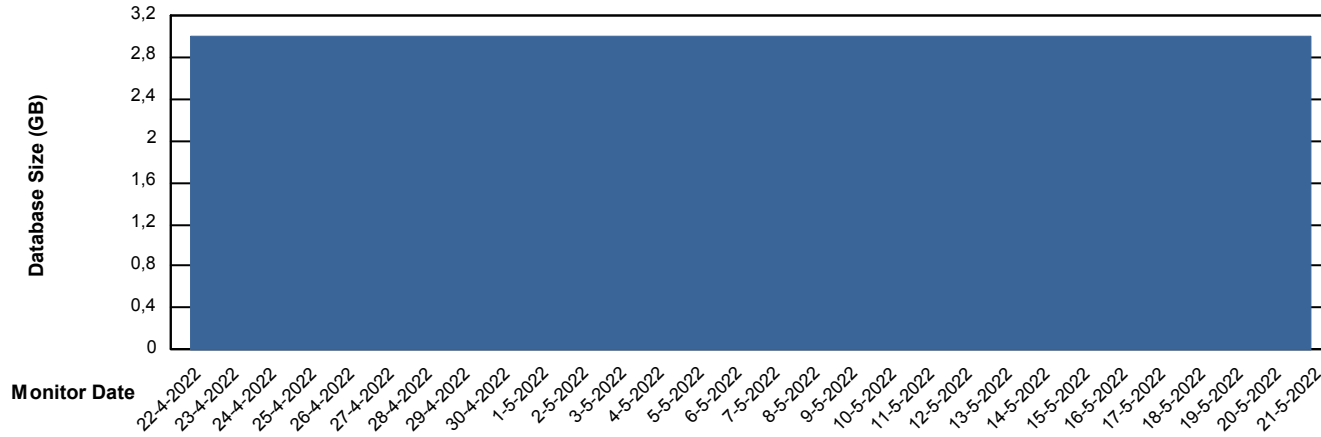

DATABASE SIZE KLHDB_BI

Database growth over last month