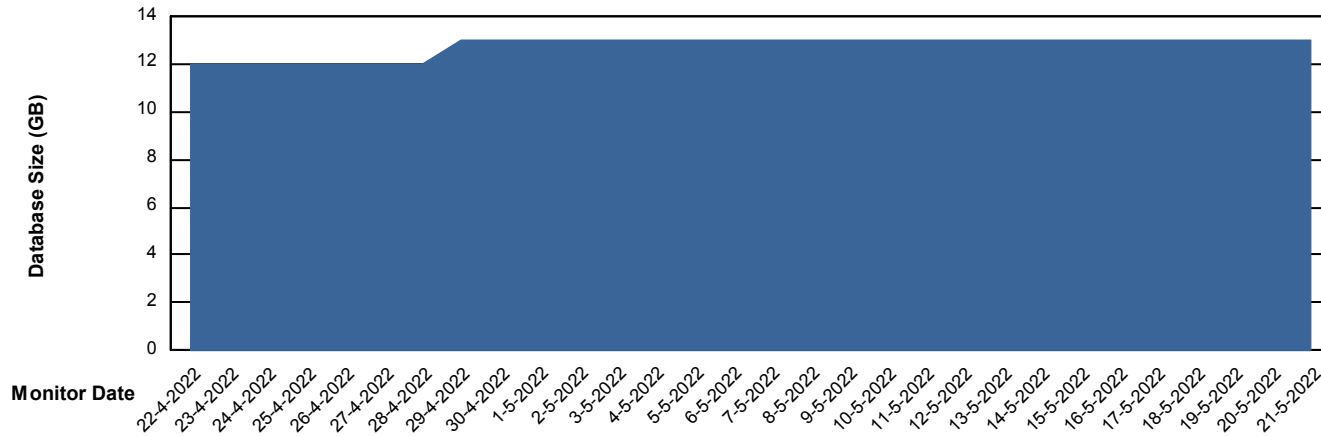

DATABASE SIZE KLHDB_Production

Database growth over last month