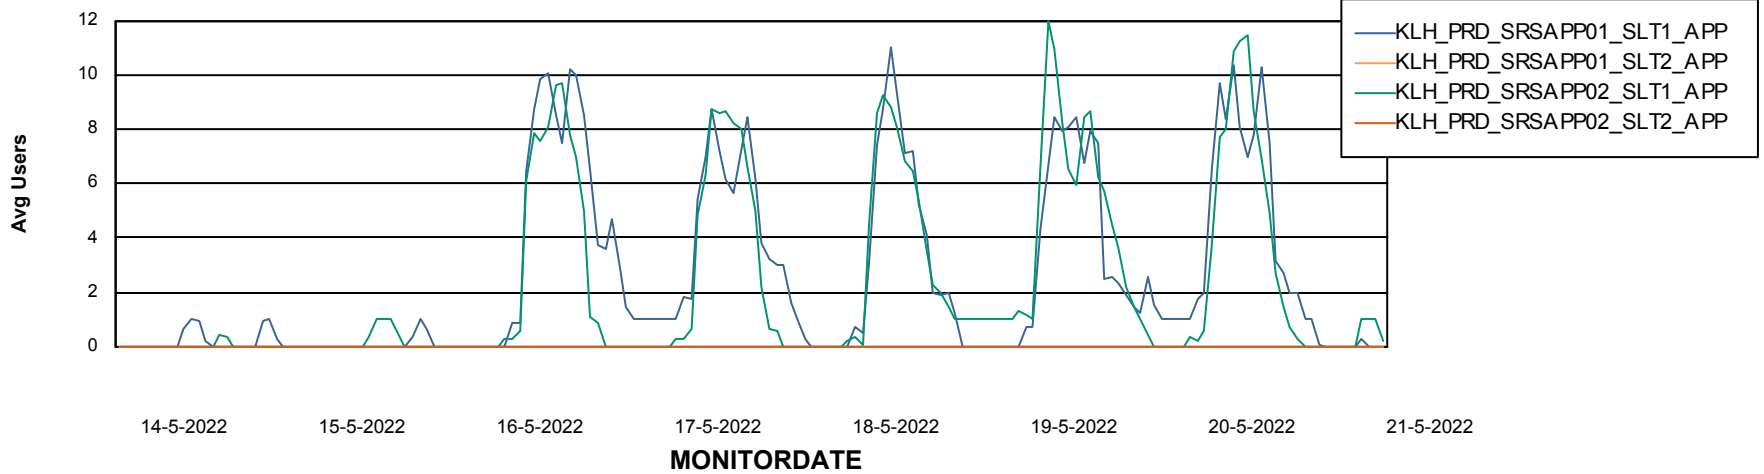

Avg users per day per ABS server