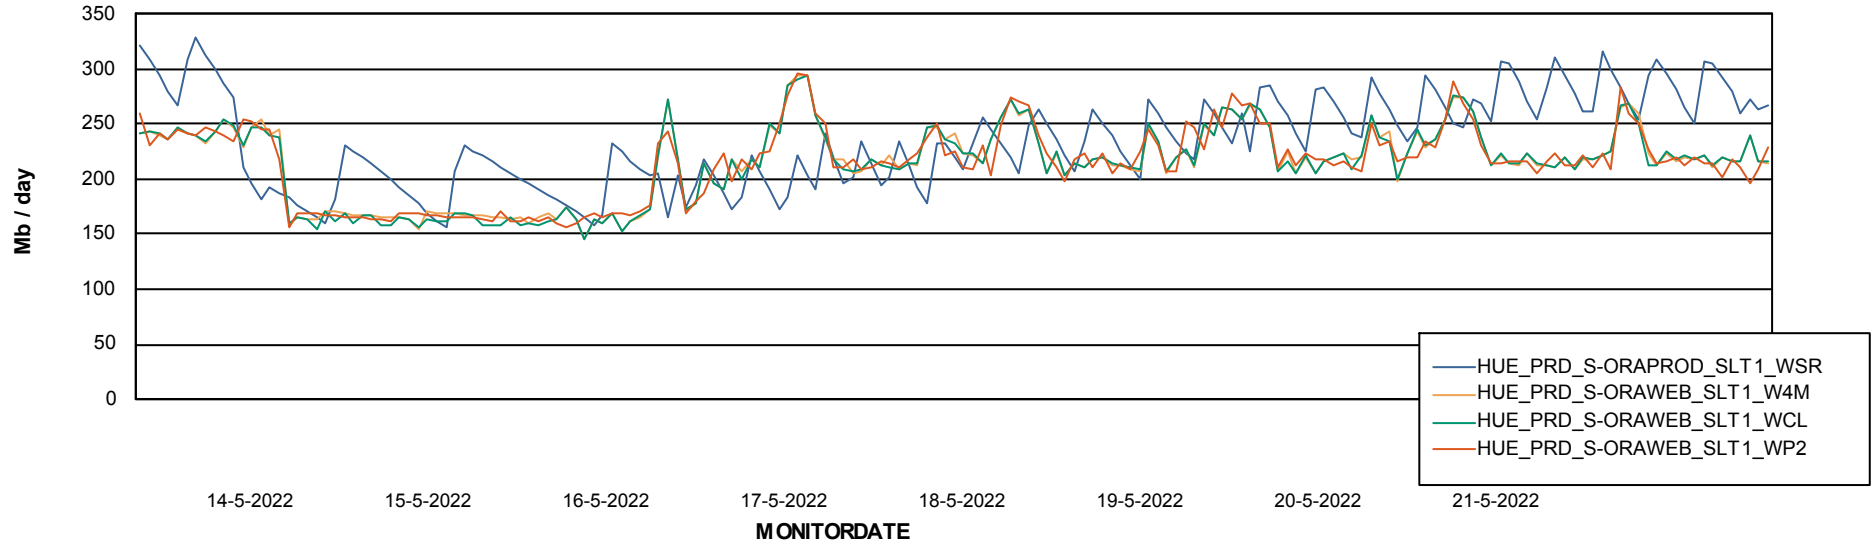

ABSSolute Web Component Services

Avg memory used per ABS Web component