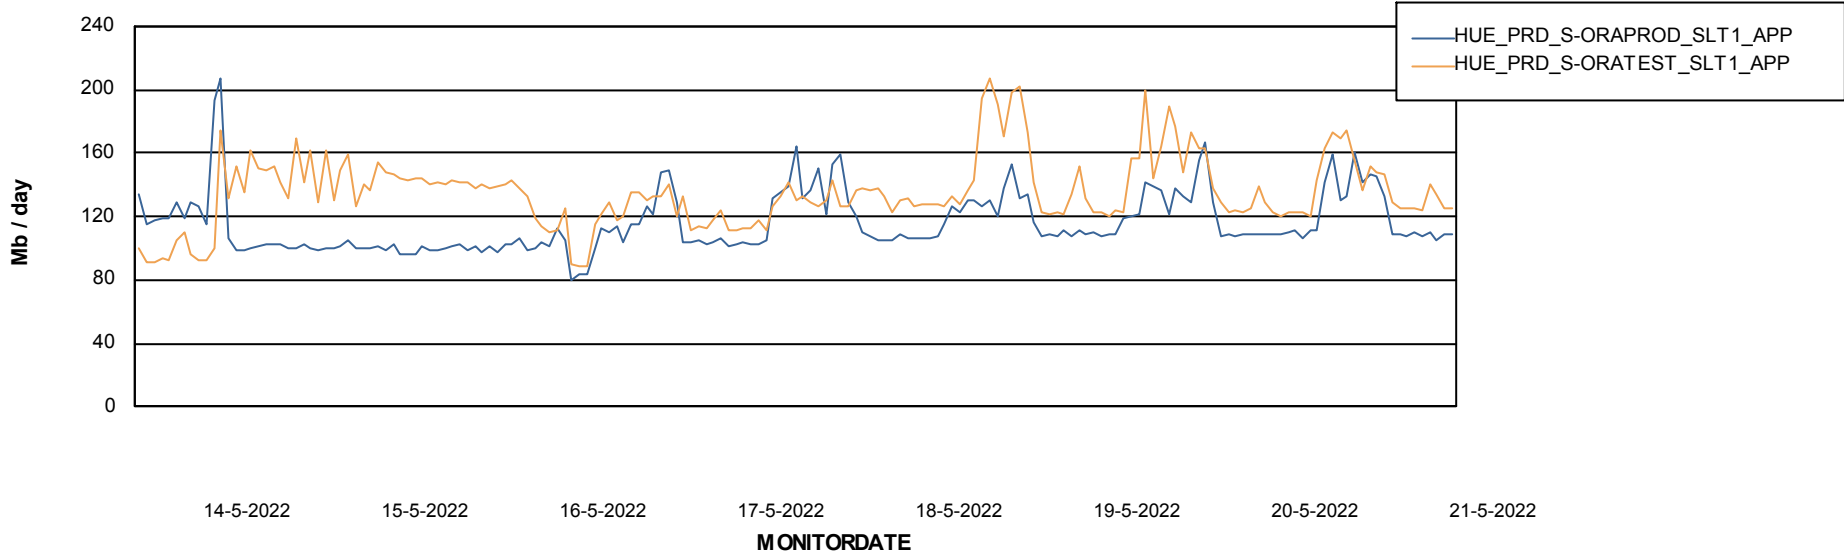

ABSSolute Application Server Services

Avg memory used per ABS Server Service