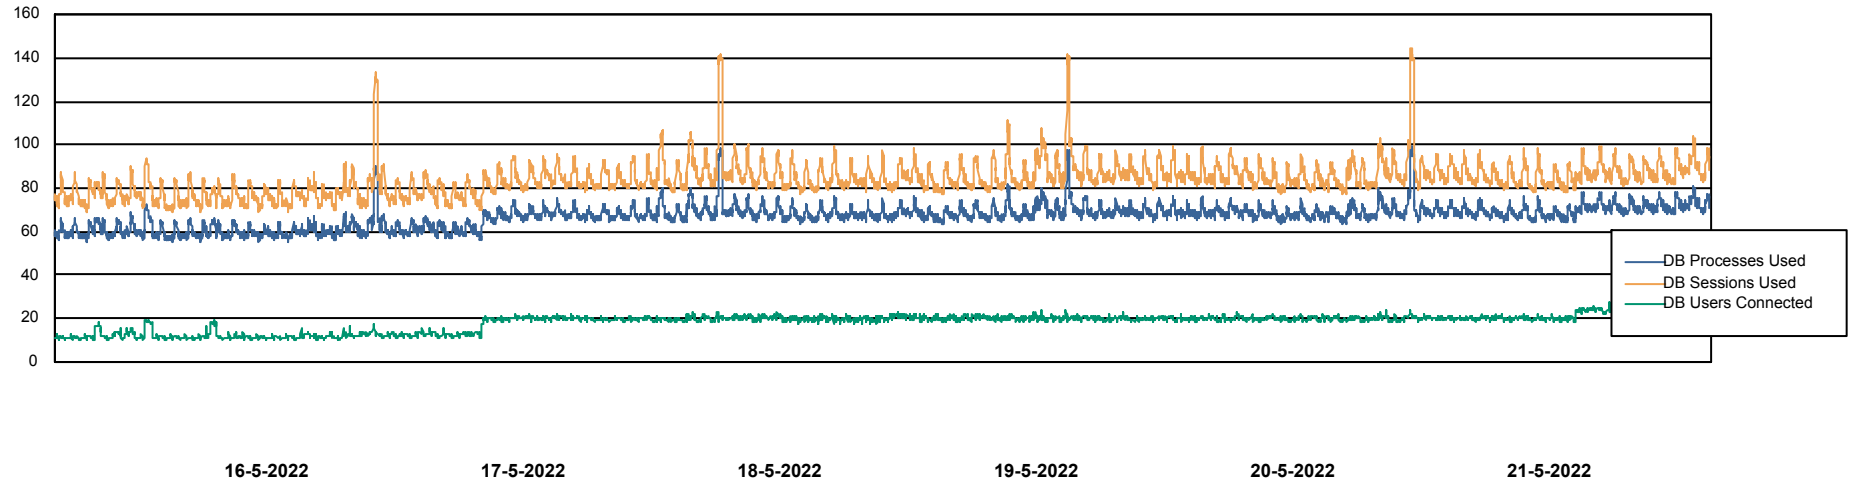

Database Performance HUE_PRD_S-ORABI_DB