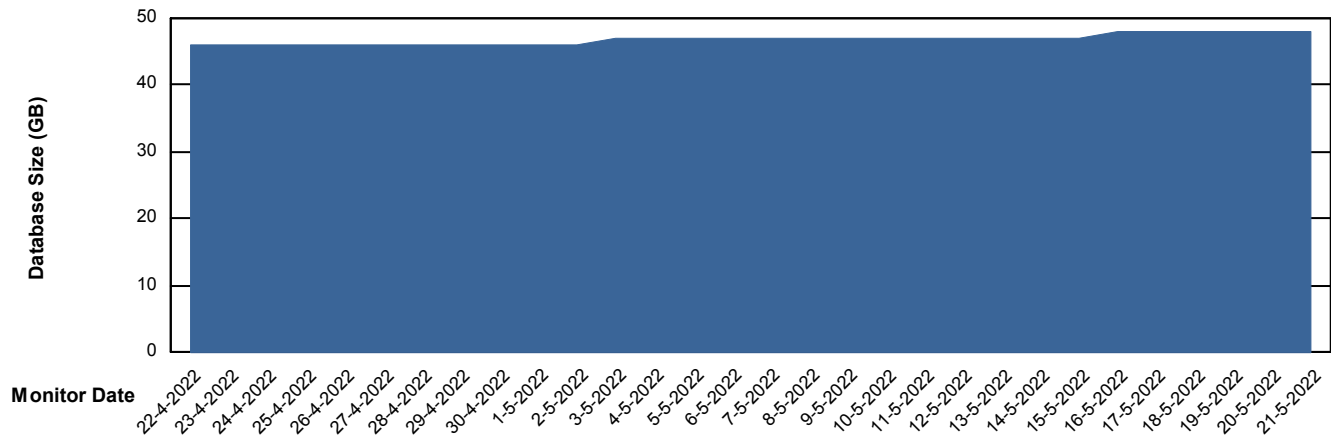

DATABASE SIZE HUE_PRD_S-ORAPROD_DB

Database growth over last month