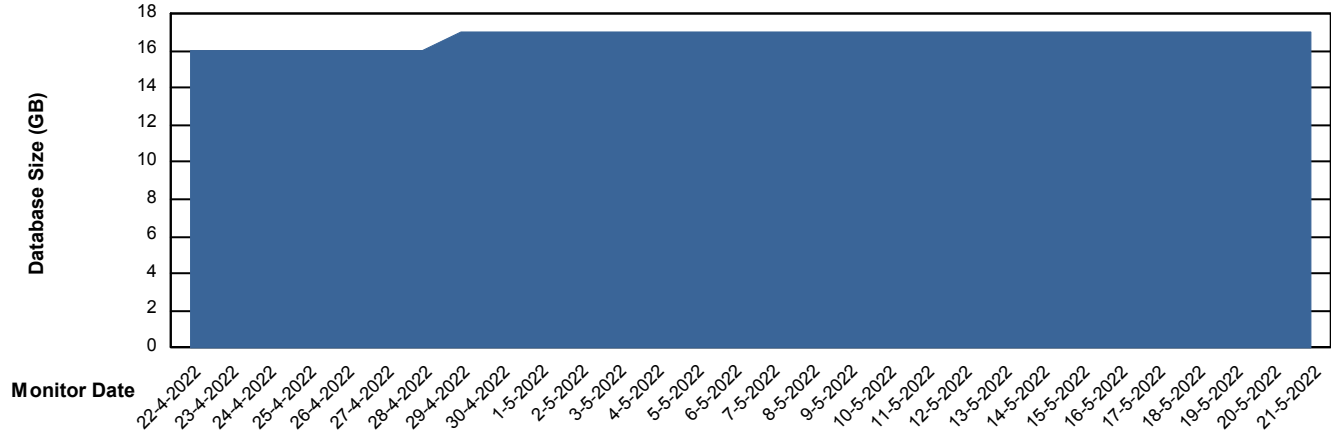

DATABASE SIZE HUE_PRD_S-ORABI_DB

Database growth over last month