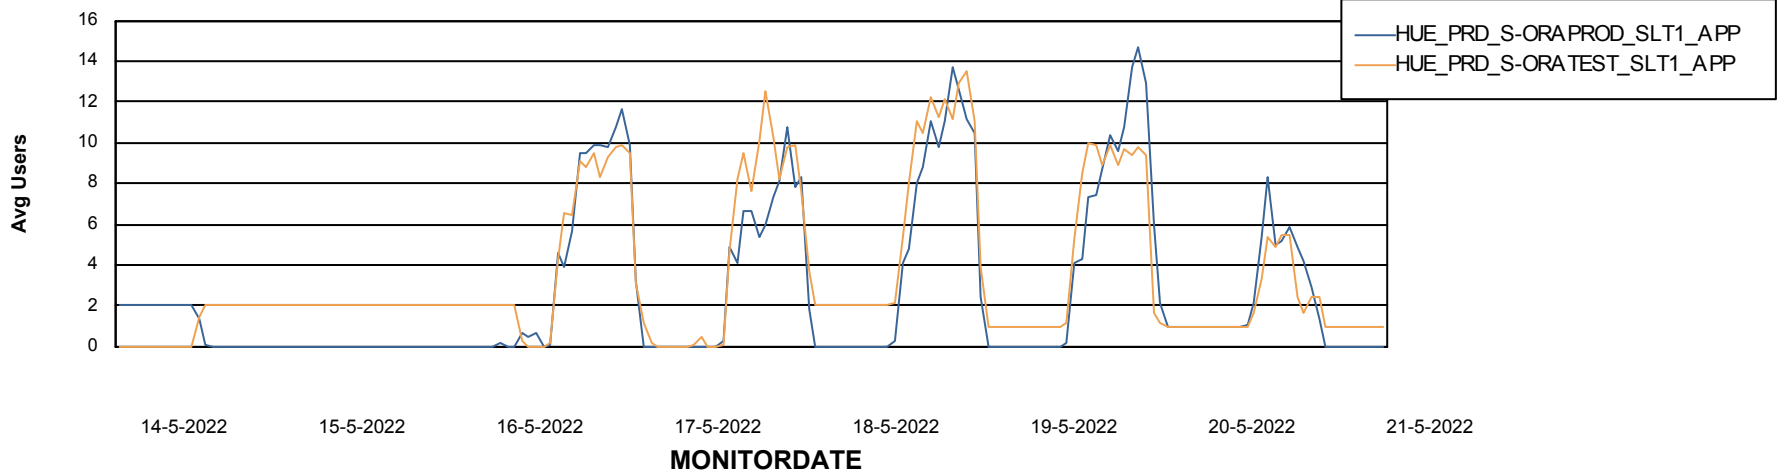

Avg users per day per ABS server