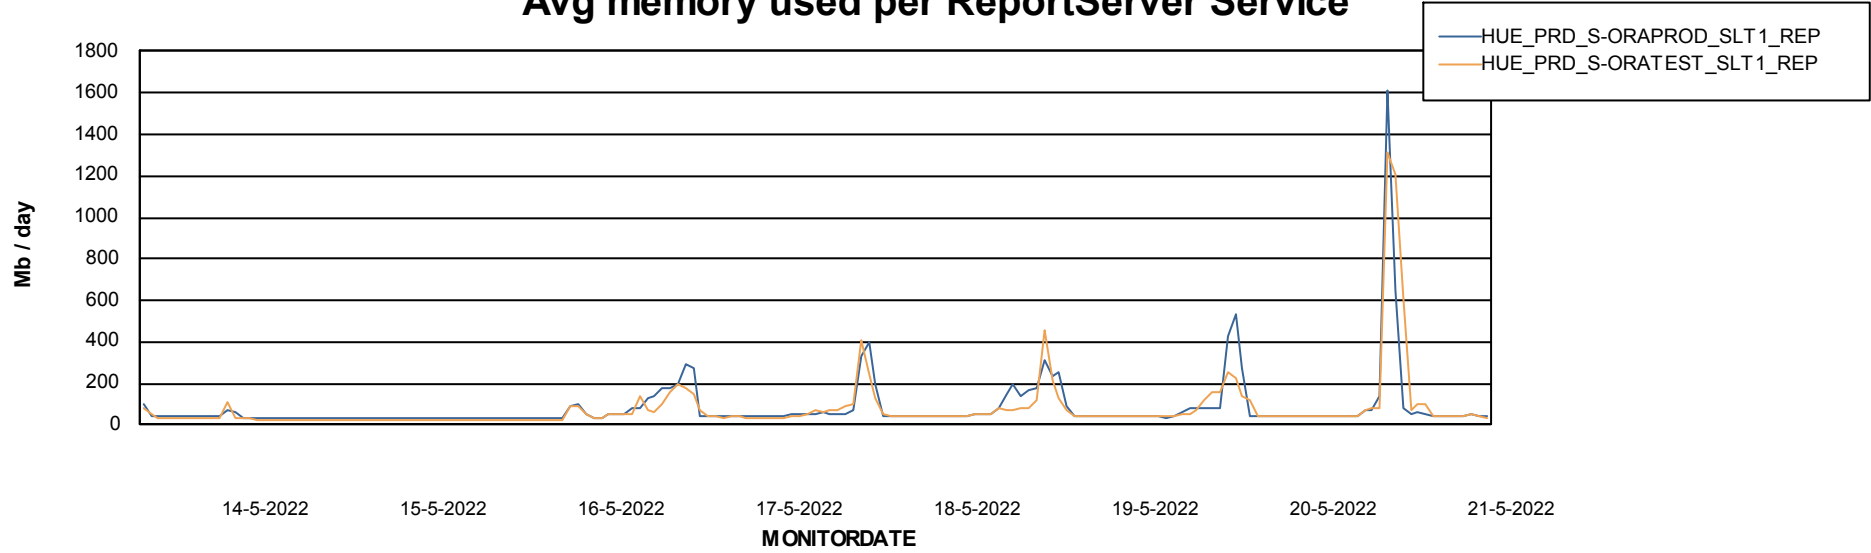

ABSSolute Application ReportServer Services

Avg memory used per ReportServer Service