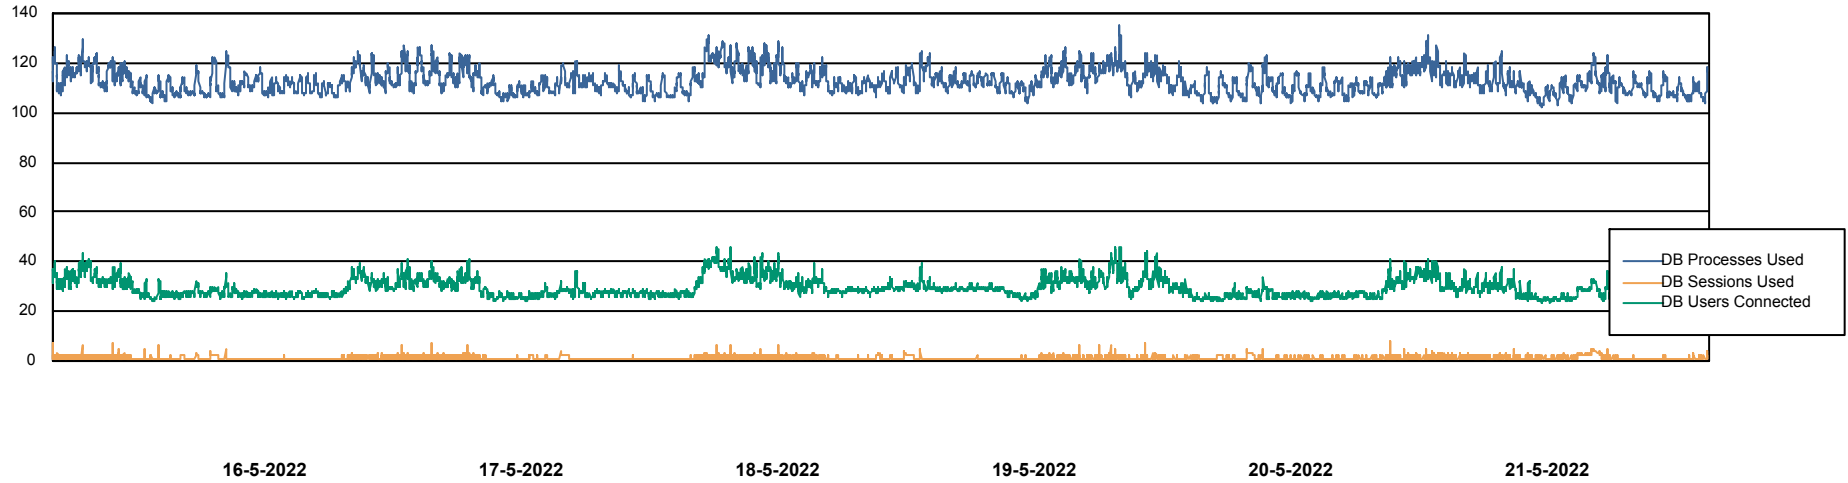

Database Performance EUT_EUP_PRD_URVINA22T_DB

DB Processes Max 500