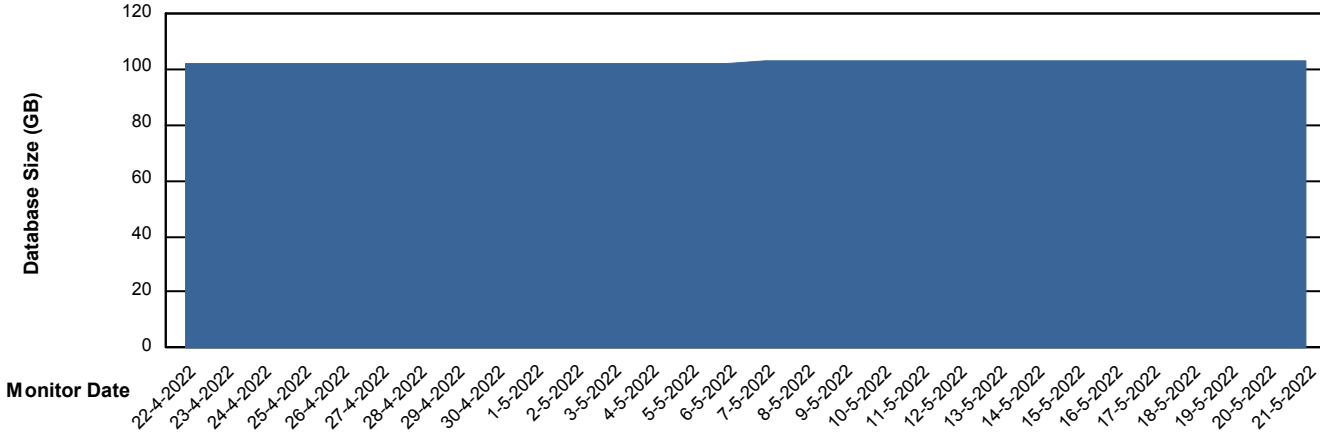

DATABASE SIZE EUT_EUP_PRD_URVINA22T_DB

Database growth over last month