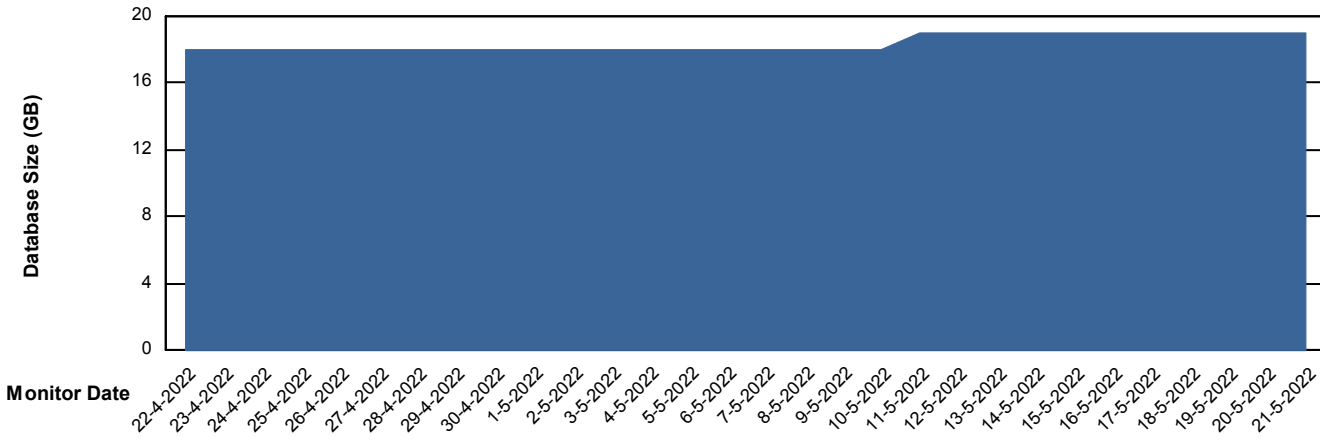

DATABASE SIZE EUT_URM_PRD_URVINA26_DB

Database growth over last month