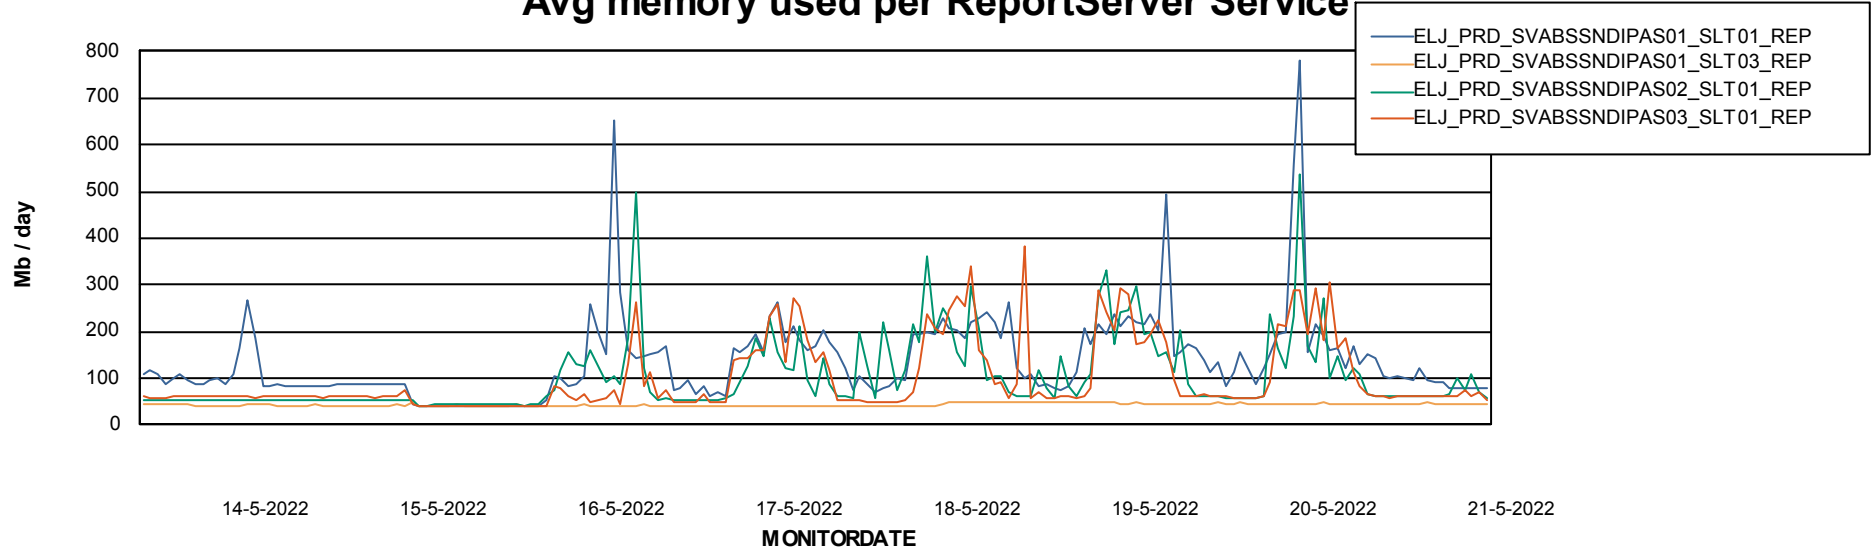

ABSSolute Application ReportServer Services

Avg memory used per ReportServer Service