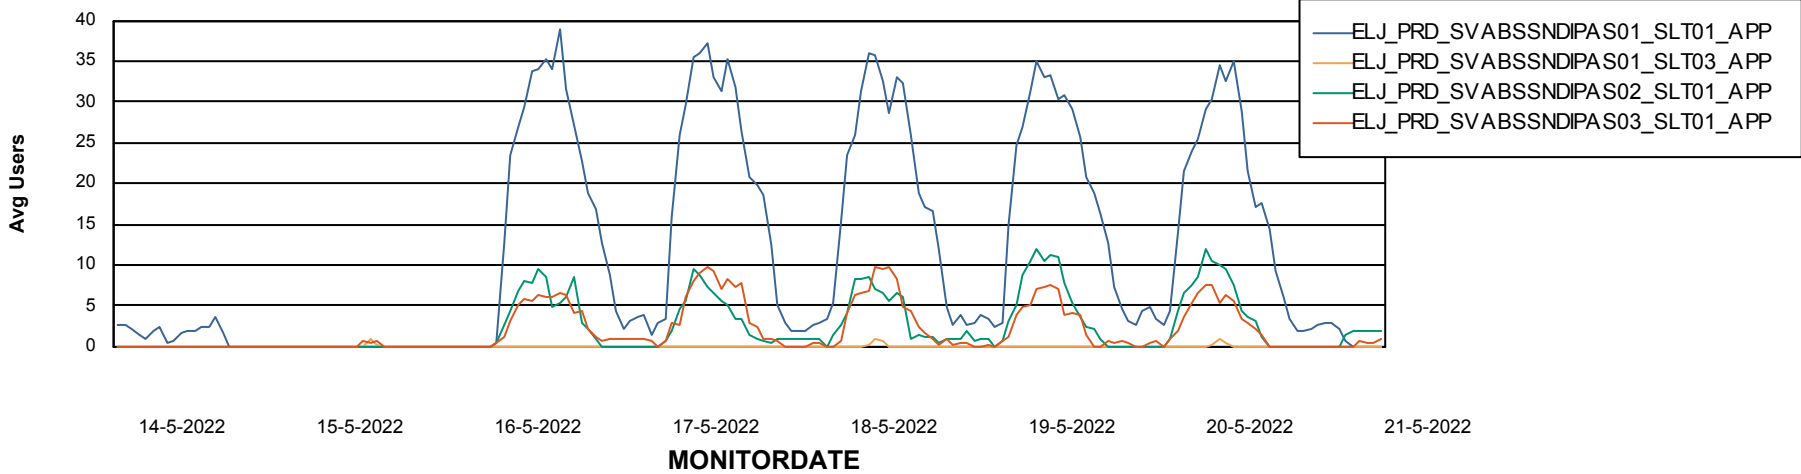

Weekly SLA Customer Report

Customer ELJ Production
Database ID 72

ABSSolute Application Server Services

Avg memory used per ABS Server Service

Avg users per day per ABS server

Weekly SLA Customer Report

Customer ELJ Production
Database ID 72