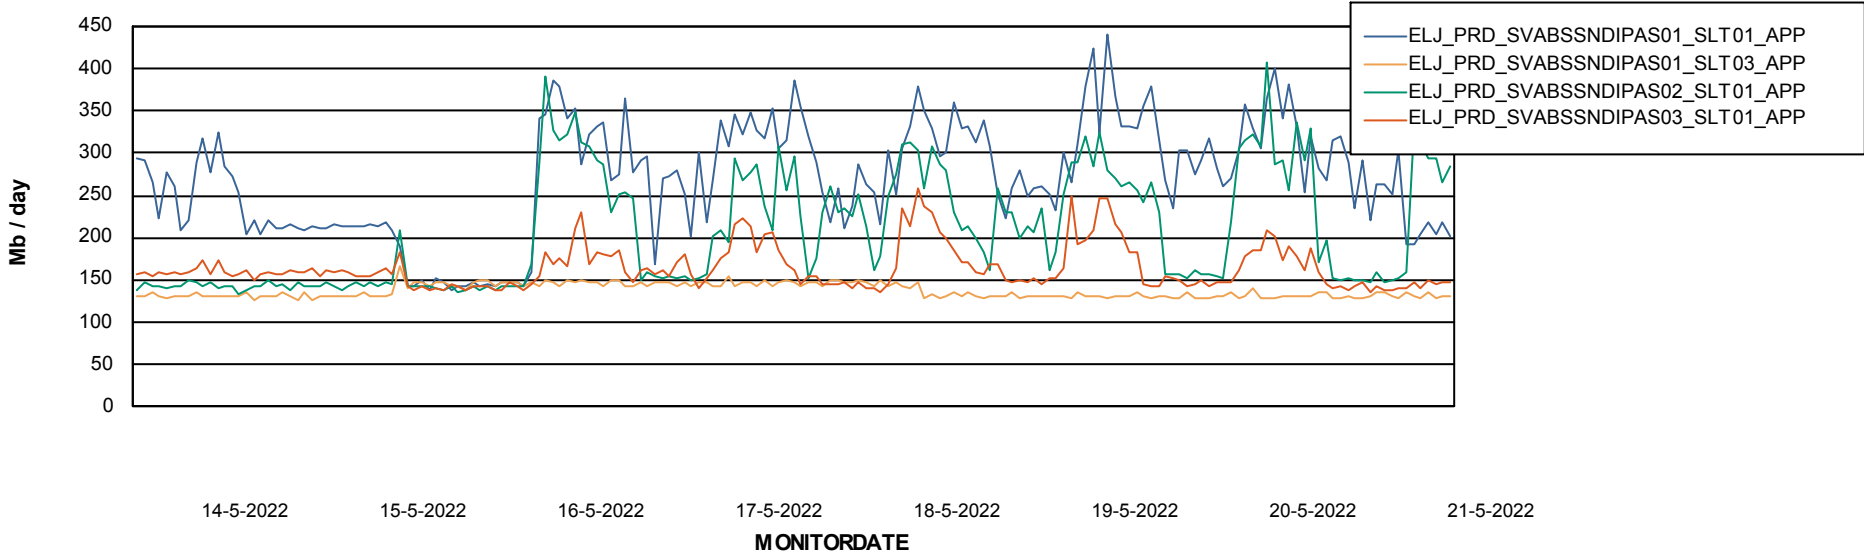

BI Status and last ETL error for ELJDB_PRD_BI

	zo 15/5/2022	ma 16/5/2022	di 17/5/2022	wo 18/5/2022	do 19/5/2022	vr 20/5/2022	za 21/5/2022
ABS DataWarehouse ETL Health	OK	OK	OK	OK	OK	OK	OK
ABS DWHStaging ETL Health	OK	OK	OK	OK	OK	OK	OK

Weekly SLA Customer Report

Customer ELJ Production
Database ID 72

ABSSolute Application Server Services

Avg memory used per ABS Server Service

Avg users per day per ABS server

Weekly SLA Customer Report

Customer ELJ Production
Database ID 72