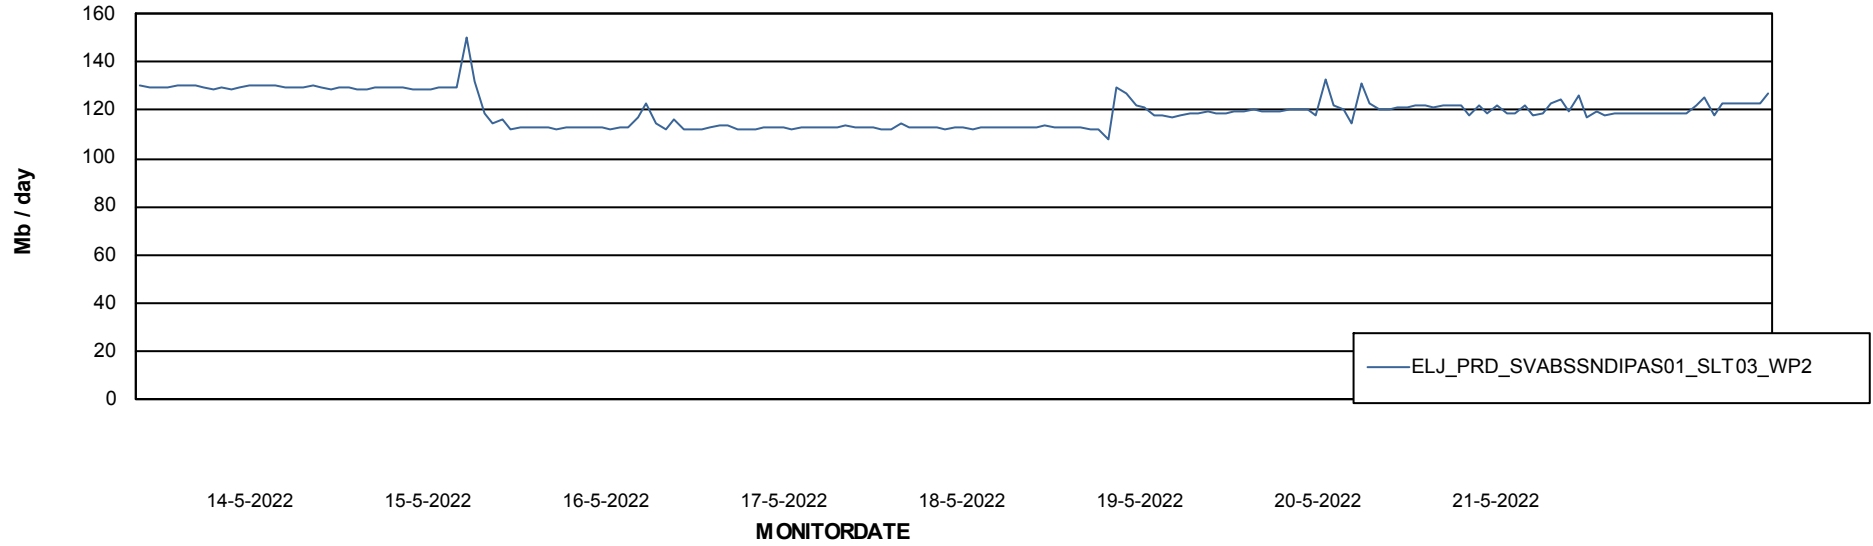

ABSSolute Application ReportServer Services

Avg memory used per ReportServer Service

Weekly SLA Customer Report

Customer ELJ Production
Database ID 72

ABSSolute Web Component Services

Avg memory used per ABS Web component