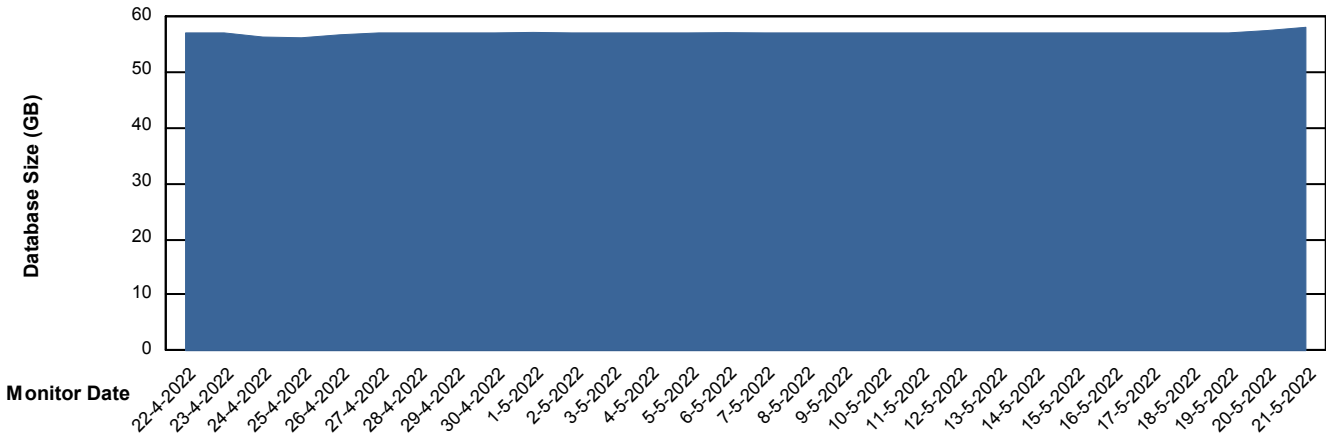

DATABASE SIZE ELJDB_Production

Database growth over last month