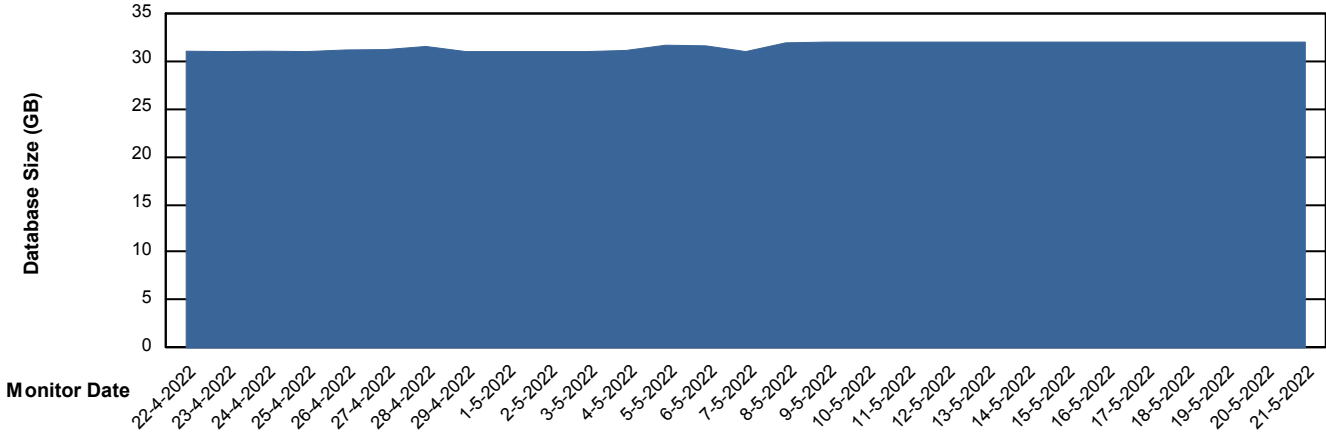

Customer ELJ Production
Database ID 72

Database Performance ELJDB_Standby

Weekly SLA Customer Report

Customer ELJ Production
Database ID 72

DATABASE SIZE ELJDB_PRD_BI

Database growth over last month

DATABASE SIZE ELJDB_Production