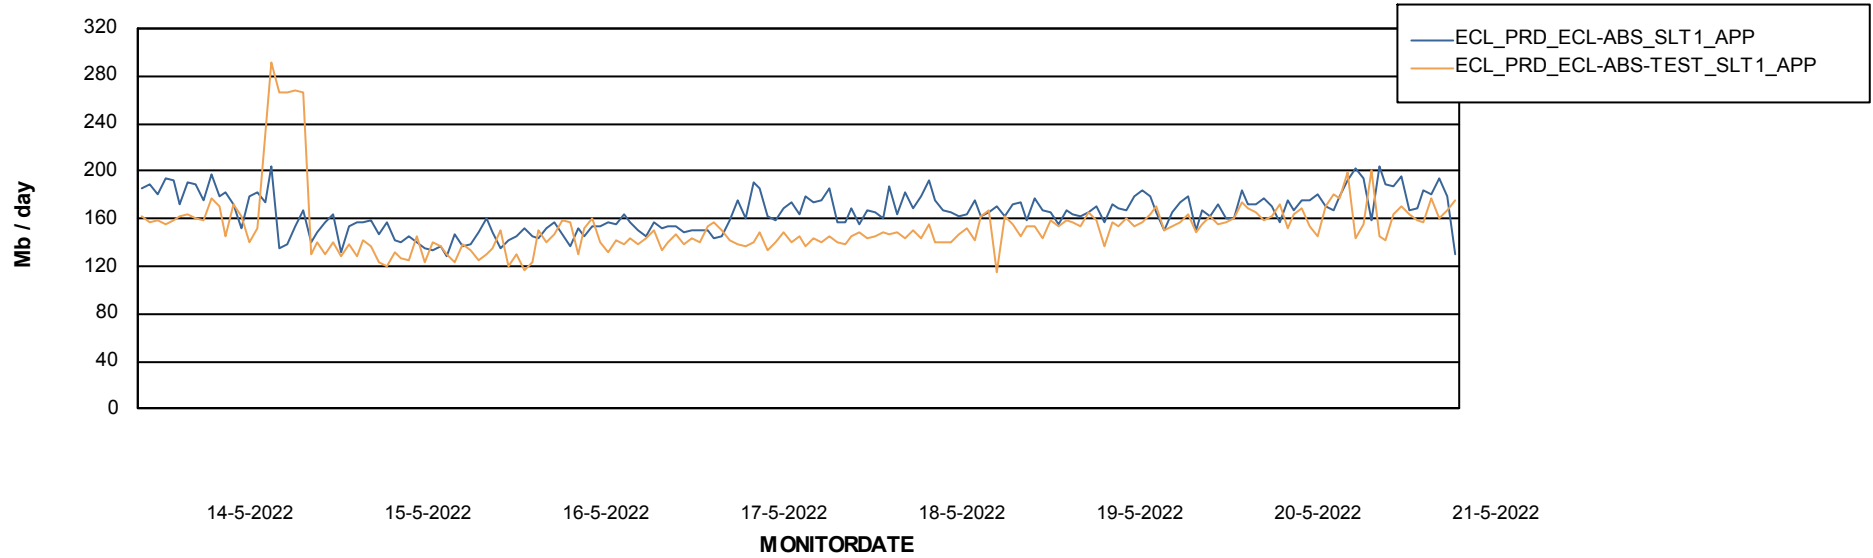

Weekly SLA Customer Report

Customer ECL_Production
Database ID 77

Database Performance ECLDB_Production

Weekly SLA Customer Report

Customer ECL_Production
Database ID 77

Database Performance ECLDB_Standby

DATABASE SIZE ECLDB_Production

Database growth over last month

Weekly SLA Customer Report

Customer ECL_Production
 Database ID 77

Database Tablespace ECLDB_Production

Date	Tablespace Name	Filesize (Gb)	Usedsize (Gb)	Percentage free
21-5-2022	ABSDATA	64	52	19
	INDX	8	4	45
20-5-2022	ABSDATA	64	52	19
	INDX	8	4	45
19-5-2022	ABSDATA	64	52	19
	INDX	8	4	45
18-5-2022	ABSDATA	64	52	19
	INDX	8	4	46
17-5-2022	ABSDATA	64	51	20
	INDX	8	4	46
16-5-2022	ABSDATA	64	51	20
	INDX	8	4	46
15-5-2022	ABSDATA	64	51	20
	INDX	8	4	46

Weekly SLA Customer Report

Customer ECL_Production
Database ID 77

ABSSolute Application Server Services

Avg memory used per ABS Server Service

Avg users per day per ABS server

Weekly SLA Customer Report

Customer ECL_Production
Database ID 77