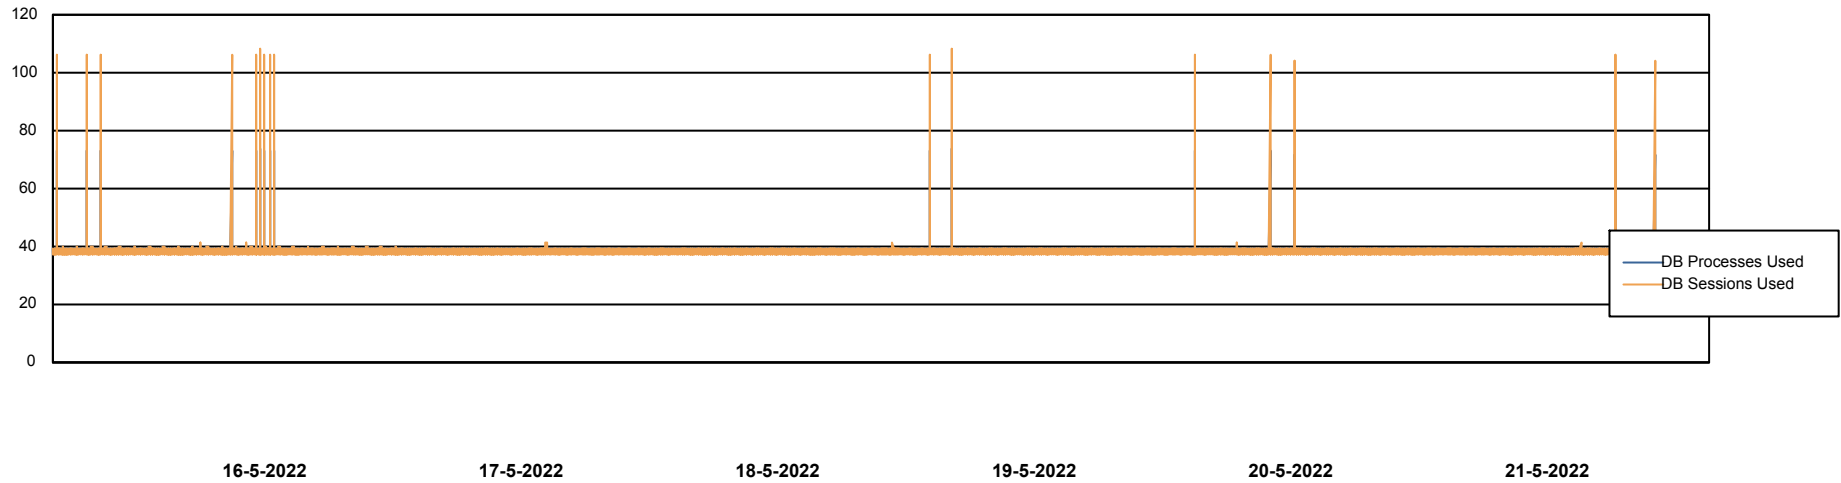

Weekly SLA Customer Report

Customer ECL_Production
Database ID 77

Database Performance ECLDB_Production

Weekly SLA Customer Report

Customer ECL_Production
Database ID 77

Database Performance ECLDB_Standby

DATABASE SIZE ECLDB_Production