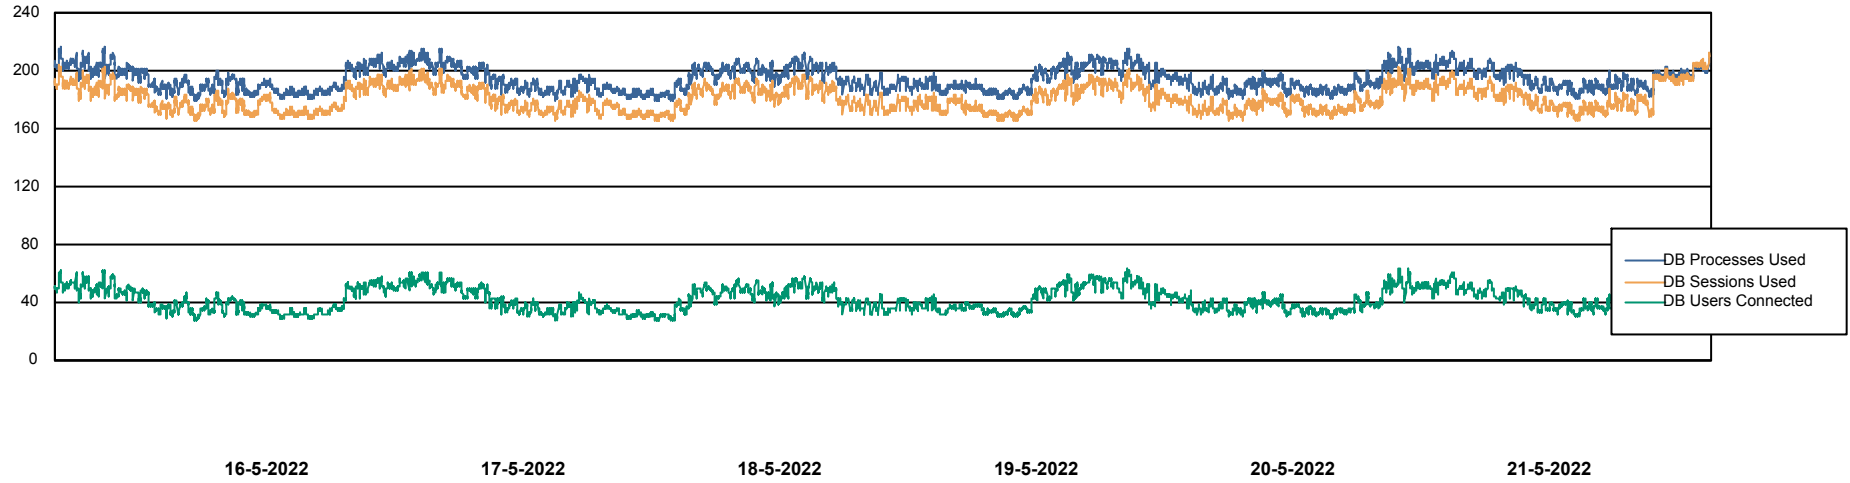

Weekly SLA Customer Report

Customer ECL_Production
Database ID 77

Harddisk Usage ECL_PRD_ECL-ABS-WEB

	Free disk space on C: (%)	Total disk space on C: (Gb)	Used disk space on C: (Gb)
21-5-2022	48	127	66
20-5-2022	48	127	66
19-5-2022	48	127	66
18-5-2022	48	127	65
17-5-2022	49	127	65
16-5-2022	49	127	65
15-5-2022	49	127	64

Weekly SLA Customer Report

Customer ECL_Production
Database ID 77

Database Performance ECLDB_Production

Weekly SLA Customer Report

Customer ECL_Production
Database ID 77

Database Performance ECLDB_Standby

DATABASE SIZE ECLDB_Production