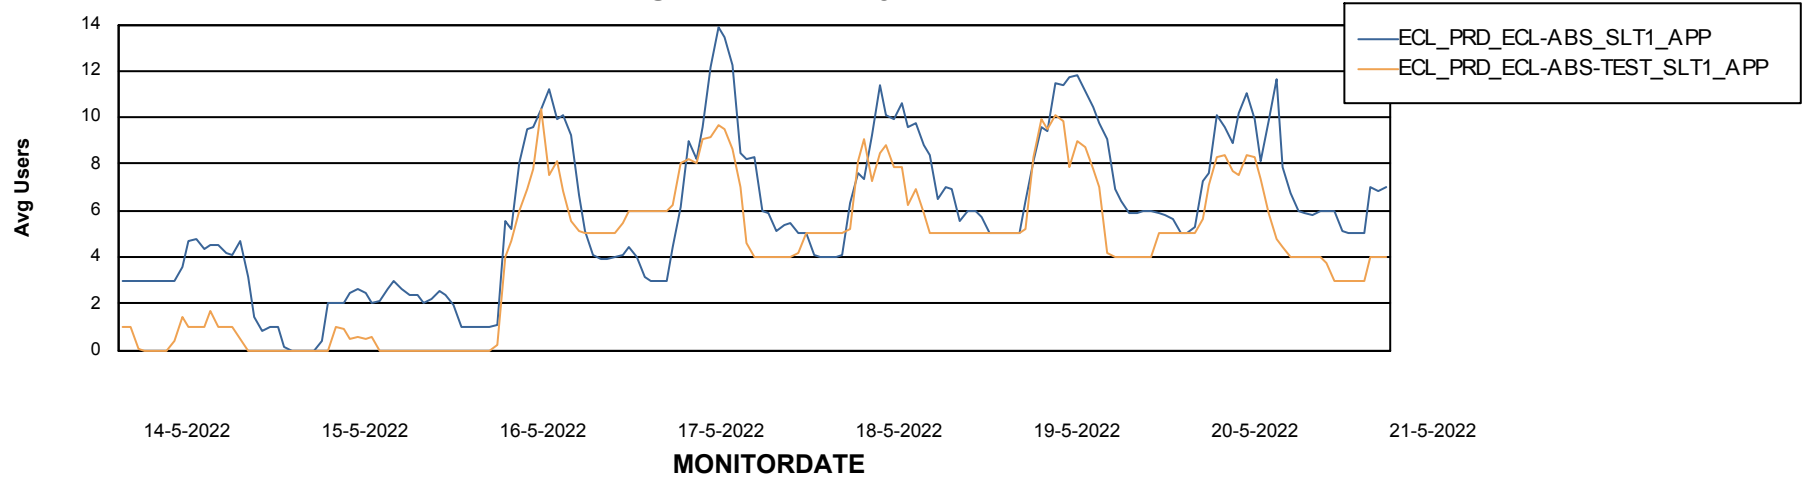

Weekly SLA Customer Report

Customer ECL_Production
Database ID 77

ABSSolute Application Server Services

Avg memory used per ABS Server Service

Avg users per day per ABS server

Weekly SLA Customer Report

Customer ECL_Production
Database ID 77

ABSSolute Application ReportServer Services

Avg memory used per ReportServer Service

Weekly SLA Customer Report

Customer ECL_Production
Database ID 77

ABSolute Web Component Services

Avg memory used per ABS Web component