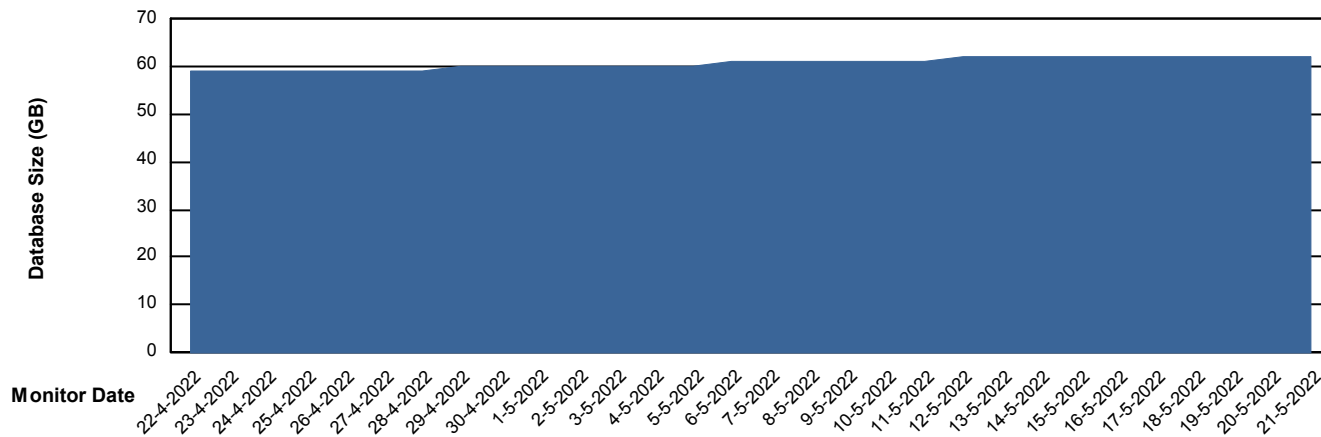

Weekly SLA Customer Report

Customer ECL_Production
Database ID 77

Database Performance ECLDB_Production

Weekly SLA Customer Report

Customer ECL_Production
Database ID 77

Database Performance ECLDB_Standby

DATABASE SIZE ECLDB_Production

Database growth over last month

Weekly SLA Customer Report

Customer ECL_Production
 Database ID 77

Database Tablespace ECLDB_Production

Date	Tablespace Name	Filesize (Gb)	Usedsize (Gb)	Percentage free
21-5-2022	ABSDATA	64	52	19
	INDX	8	4	45
20-5-2022	ABSDATA	64	52	19
	INDX	8	4	45
19-5-2022	ABSDATA	64	52	19
	INDX	8	4	45
18-5-2022	ABSDATA	64	52	19
	INDX	8	4	46
17-5-2022	ABSDATA	64	51	20
	INDX	8	4	46
16-5-2022	ABSDATA	64	51	20
	INDX	8	4	46
15-5-2022	ABSDATA	64	51	20
	INDX	8	4	46