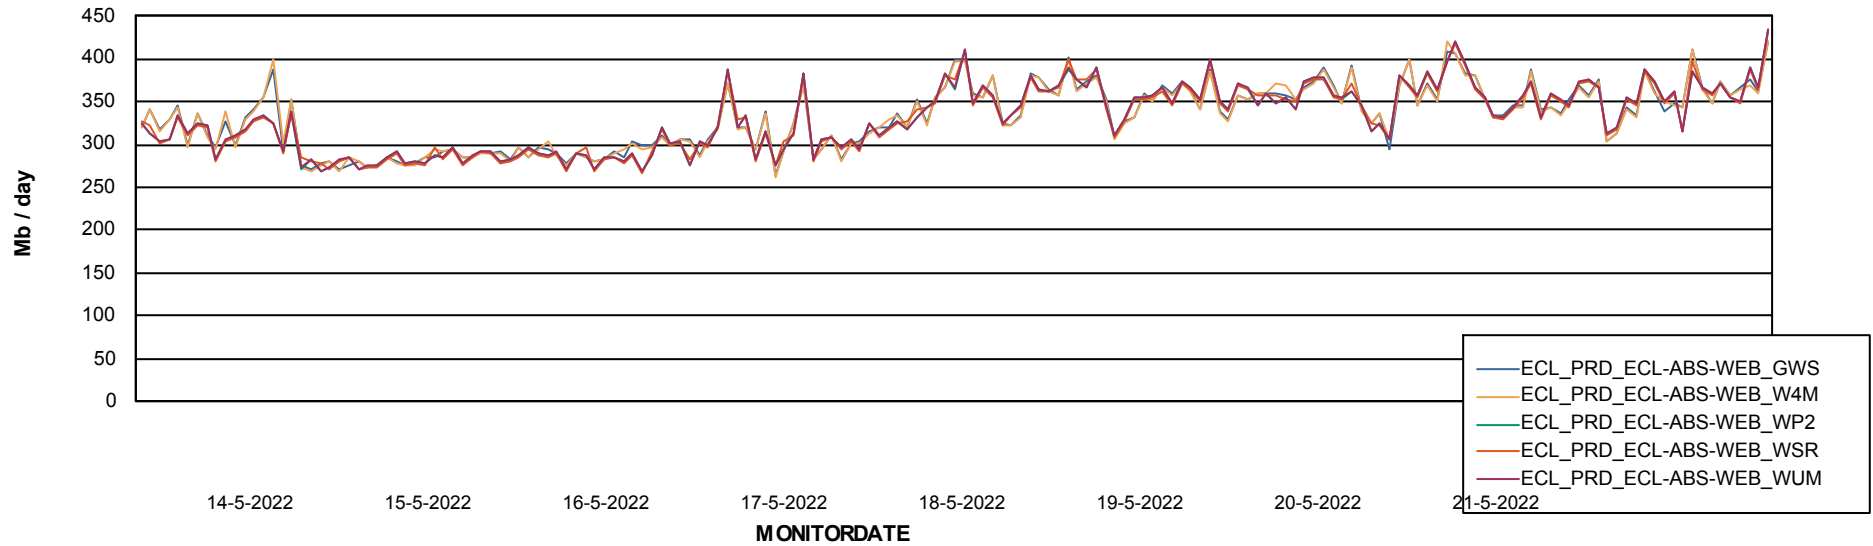

ABSSolute Application ReportServer Services

Avg memory used per ReportServer Service

Weekly SLA Customer Report

Customer ECL_Production
Database ID 77

ABSolute Web Component Services

Avg memory used per ABS Web component