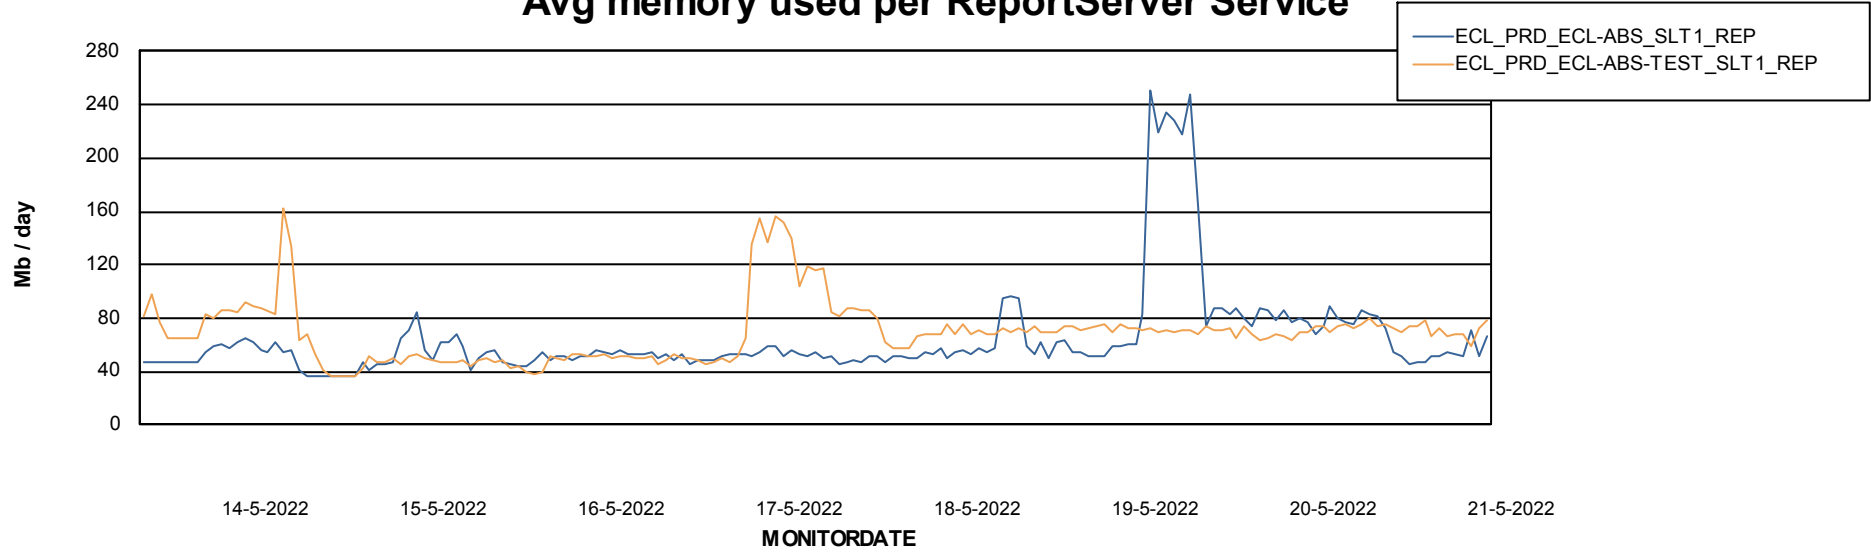

ABSSolute Application ReportServer Services

Avg memory used per ReportServer Service