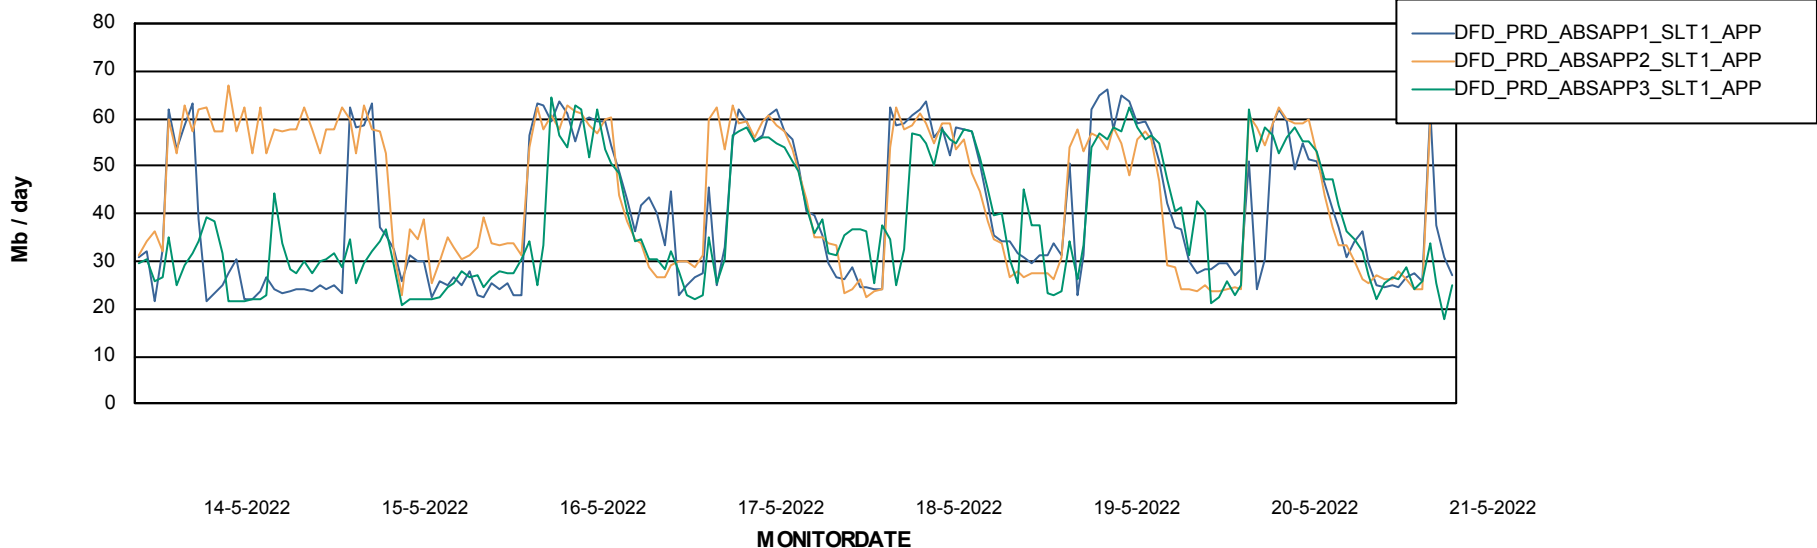

Weekly SLA Customer Report

Customer DFD_Production
Database ID 39

Database Performance DFDDB_Production

DATABASE SIZE DFDDB_Production

Database growth over last month

Weekly SLA Customer Report

Customer DFD_Production
Database ID 39

Database Tablespace DFDDB_Production

Date	Tablespace Name	Filesize (Gb)	Usedsize (Gb)	Percentage free
21-5-2022	ABSDATA	83	0	100
	INDX	161	12	93
20-5-2022	ABSDATA	83	0	100
	INDX	161	12	93
19-5-2022	ABSDATA	83	0	100
	INDX	161	12	93
18-5-2022	ABSDATA	83	0	100
	INDX	161	11	93
17-5-2022	ABSDATA	83	0	100
	INDX	161	10	94
16-5-2022	ABSDATA	83	0	100
	INDX	161	10	94
15-5-2022	ABSDATA	83	0	100
	INDX	161	9	95

Weekly SLA Customer Report

Customer DFD_Production
Database ID 39

ABSSolute Application Server Services

Avg memory used per ABS Server Service

Avg users per day per ABS server

Weekly SLA Customer Report

Customer DFD_Production
Database ID 39