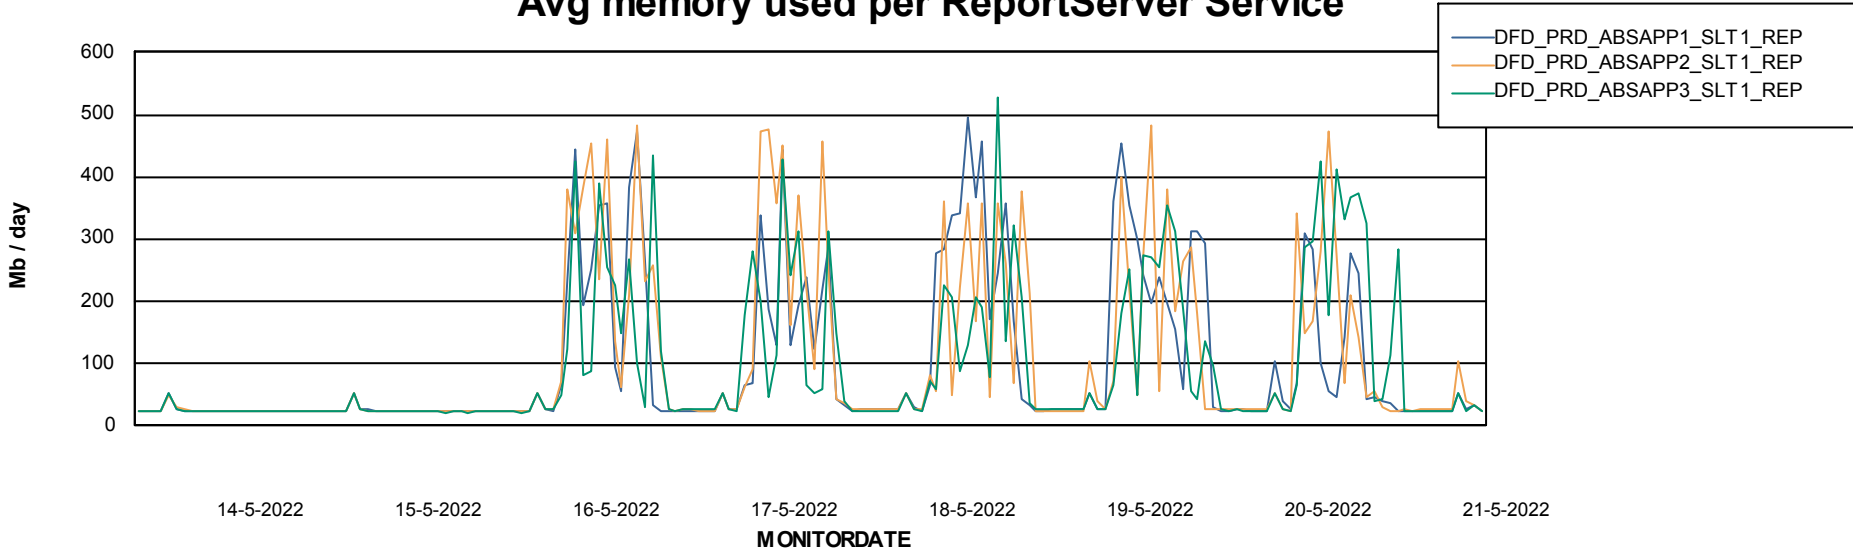

ABSSolute Application ReportServer Services

Avg memory used per ReportServer Service