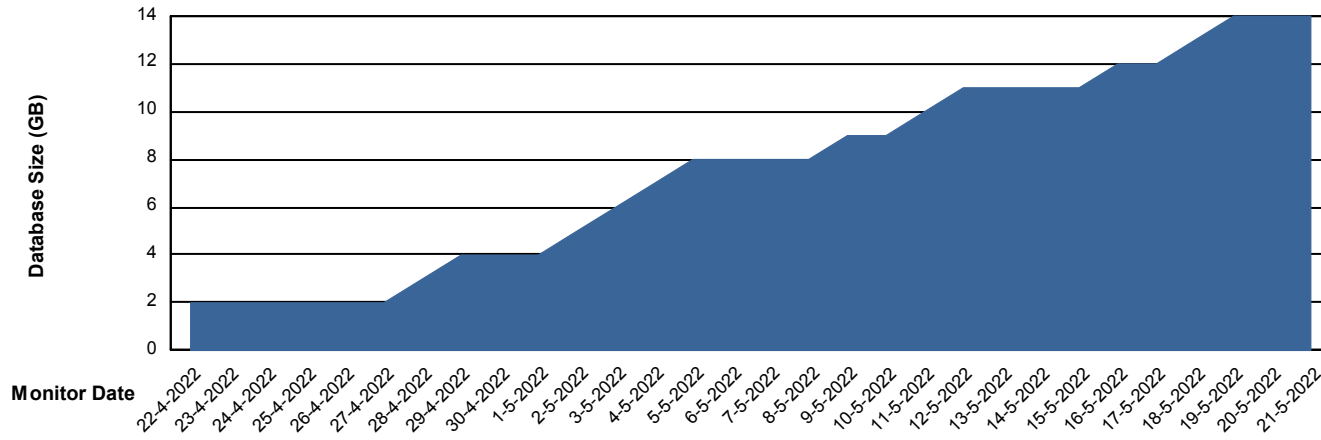

Weekly SLA Customer Report

Customer DFD_Production
Database ID 39

Database Performance DFDDB_Production

DATABASE SIZE DFDDB_Production

Database growth over last month

Weekly SLA Customer Report

Customer DFD_Production
Database ID 39

Database Tablespace DFDDB_Production

Date	Tablespace Name	Filesize (Gb)	Usedsize (Gb)	Percentage free
21-5-2022	ABSDATA	83	0	100
	INDX	161	12	93
20-5-2022	ABSDATA	83	0	100
	INDX	161	12	93
19-5-2022	ABSDATA	83	0	100
	INDX	161	12	93
18-5-2022	ABSDATA	83	0	100
	INDX	161	11	93
17-5-2022	ABSDATA	83	0	100
	INDX	161	10	94
16-5-2022	ABSDATA	83	0	100
	INDX	161	10	94
15-5-2022	ABSDATA	83	0	100
	INDX	161	9	95