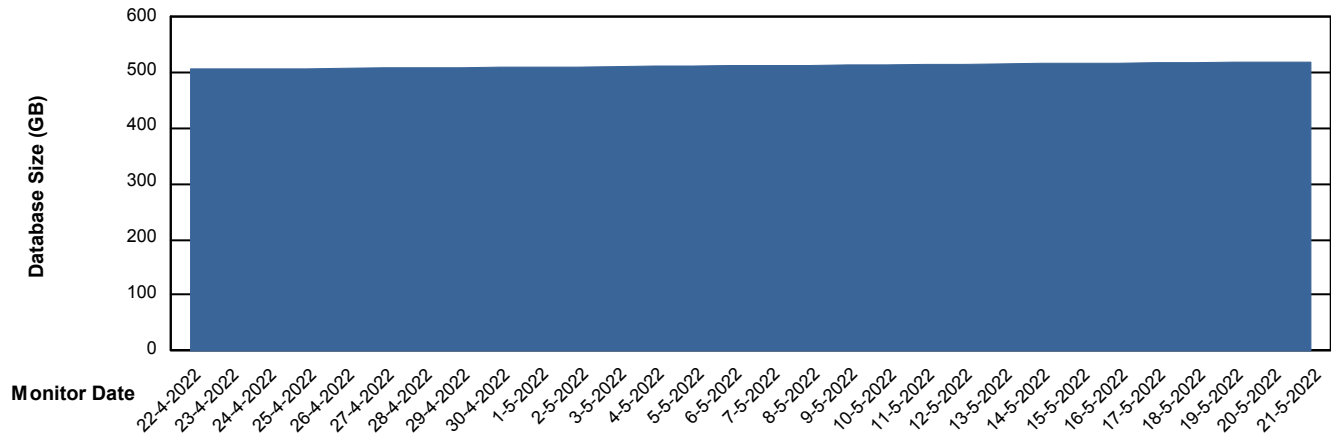

DATABASE SIZE CUS_ProdDB_Primary

Database growth over last month