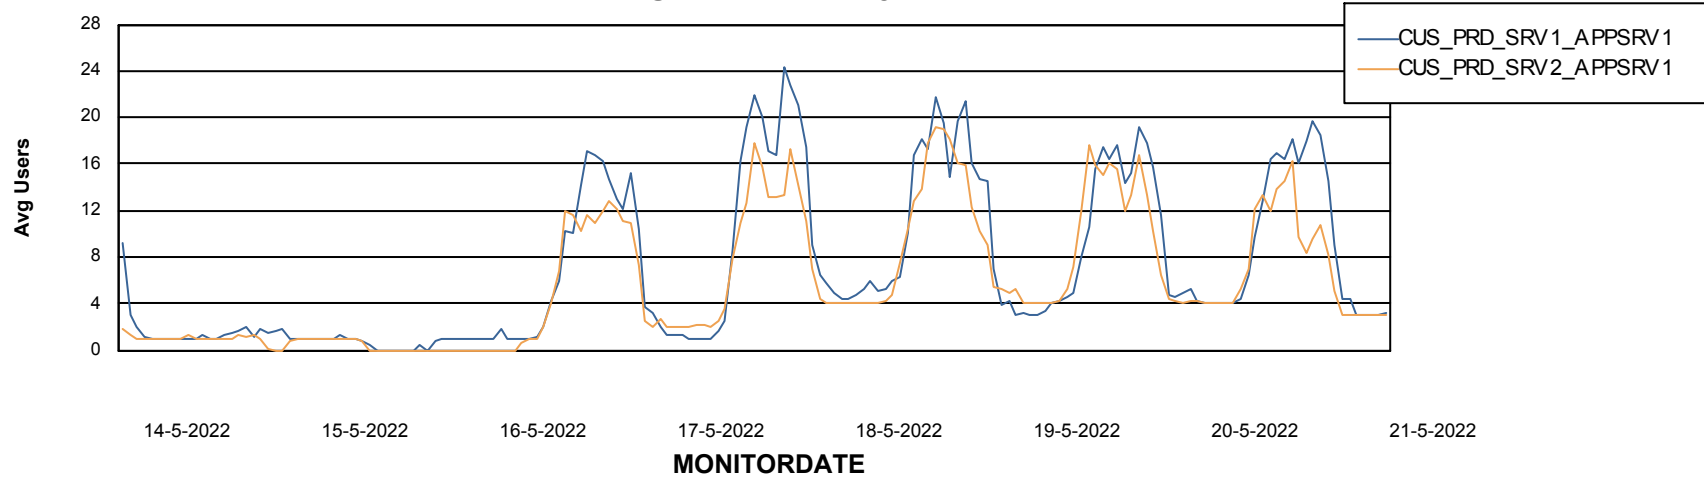

Avg users per day per ABS server