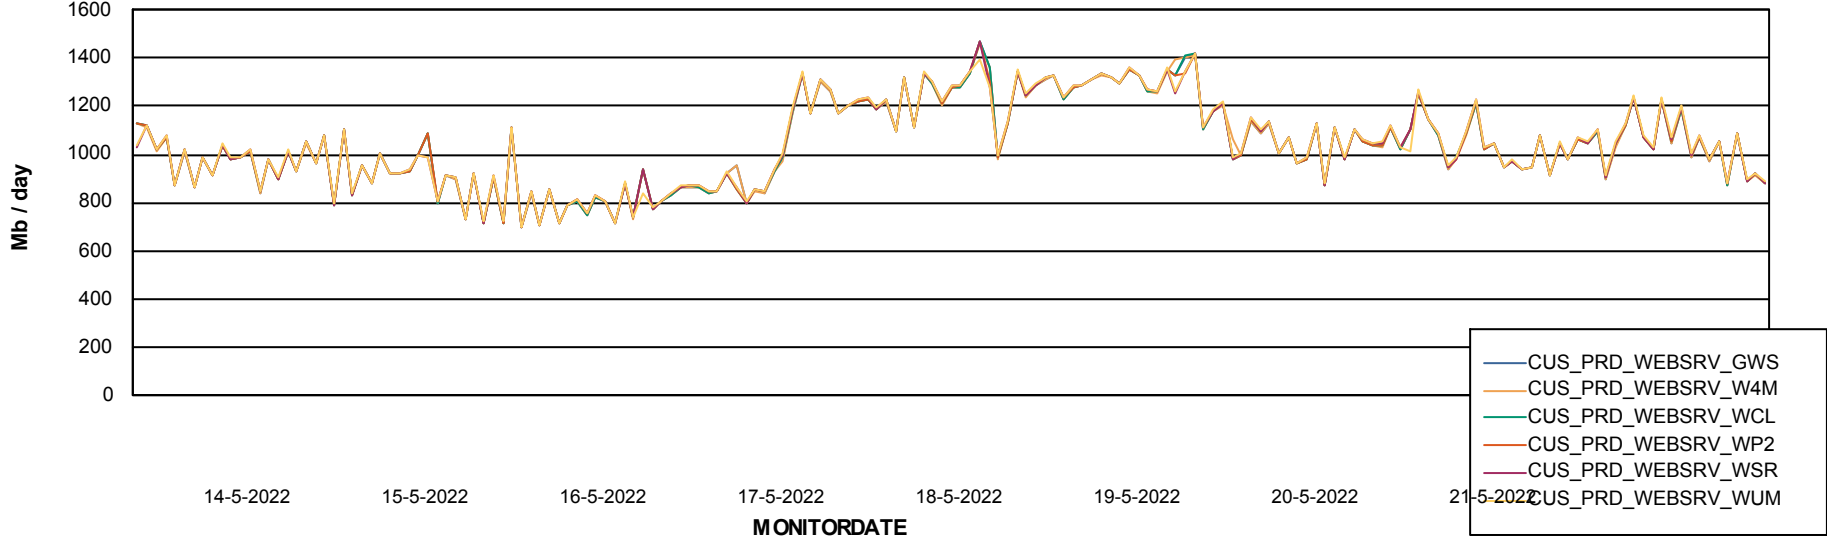

ABSSolute Web Component Services

Avg memory used per ABS Web component