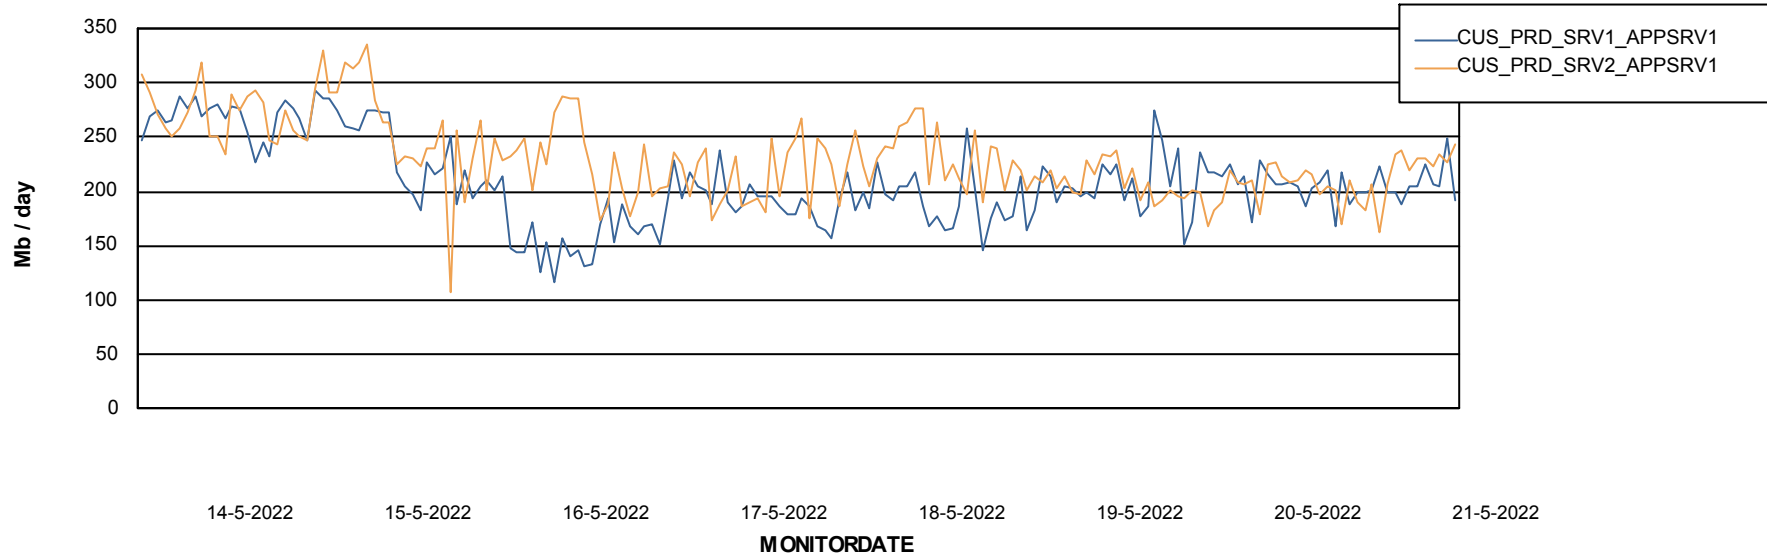

Standby Database Health CUS_Production

Recovery lag for last 7 days

Weekly SLA Customer Report

Customer CUS_Production
Database ID 131

ABSSolute Application Server Services

Avg memory used per ABS Server Service