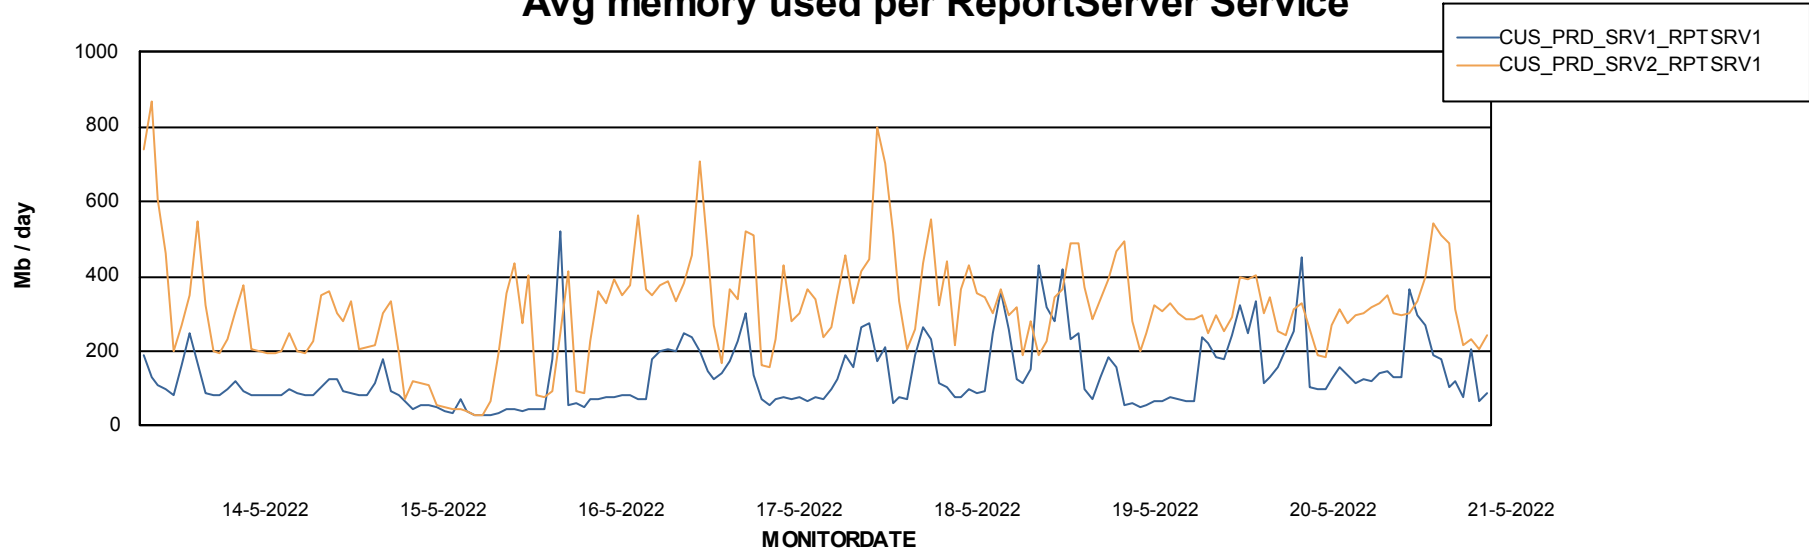

Avg users per day per ABS server

Weekly SLA Customer Report

Customer CUS_Production
Database ID 131

ABSSolute Web Component Services

Avg memory used per ReportServer Service

Weekly SLA Customer Report

Customer CUS_Production
Database ID 131