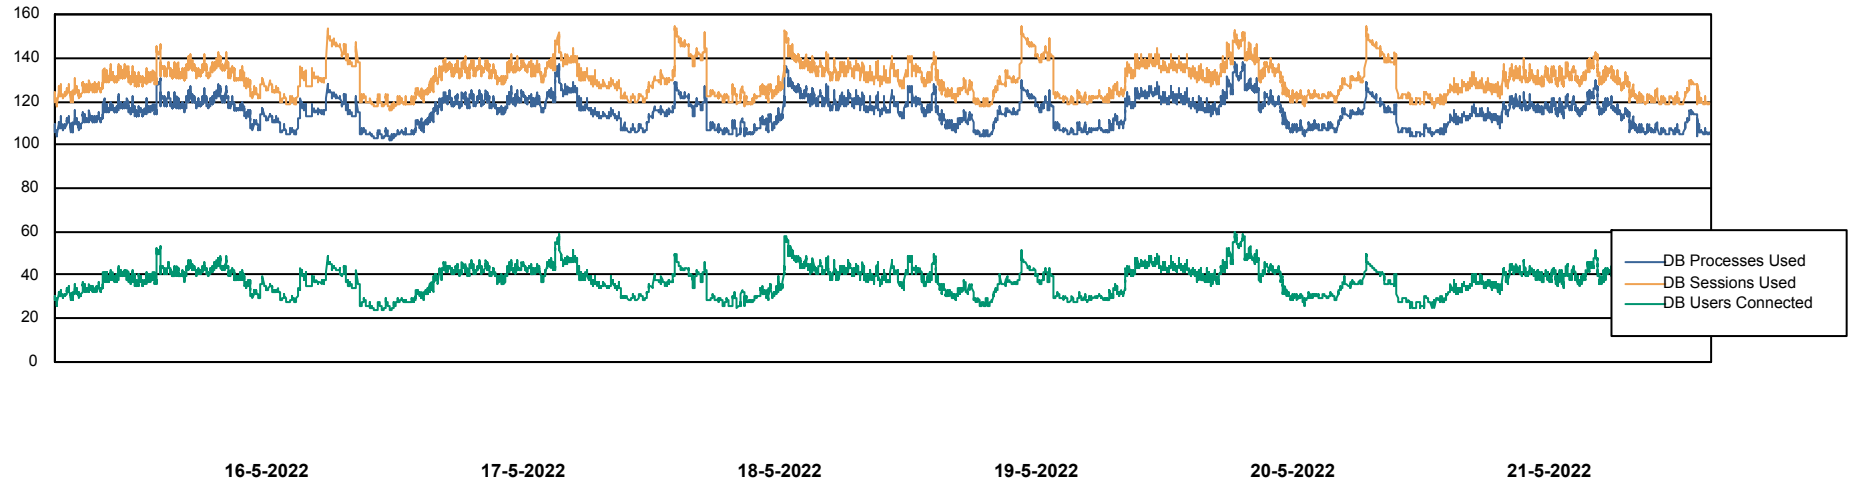

Harddisk Usage CUS_StandByDBSrv_ABSD2

	Free disk space on C: (%)	Total disk space on C: (Gb)	Used disk space on C: (Gb)	Free disk space on D: (%)	Total disk space on D: (Gb)	Used disk space on D: (Gb)
21-5-2022	74	199	52	26	1,024	758
20-5-2022	74	199	52	26	1,024	757
19-5-2022	74	199	52	26	1,024	759
18-5-2022	74	199	52	26	1,024	758
17-5-2022	74	199	52	26	1,024	756
16-5-2022	74	199	51	27	1,024	748
15-5-2022	74	199	51	27	1,024	750

Weekly SLA Customer Report

Customer CUS_Production
Database ID 131

Database Performance CUS_ProdDB_Primary

Weekly SLA Customer Report

Customer CUS_Production
Database ID 131

Database Performance CUS_ProdDB_Standby