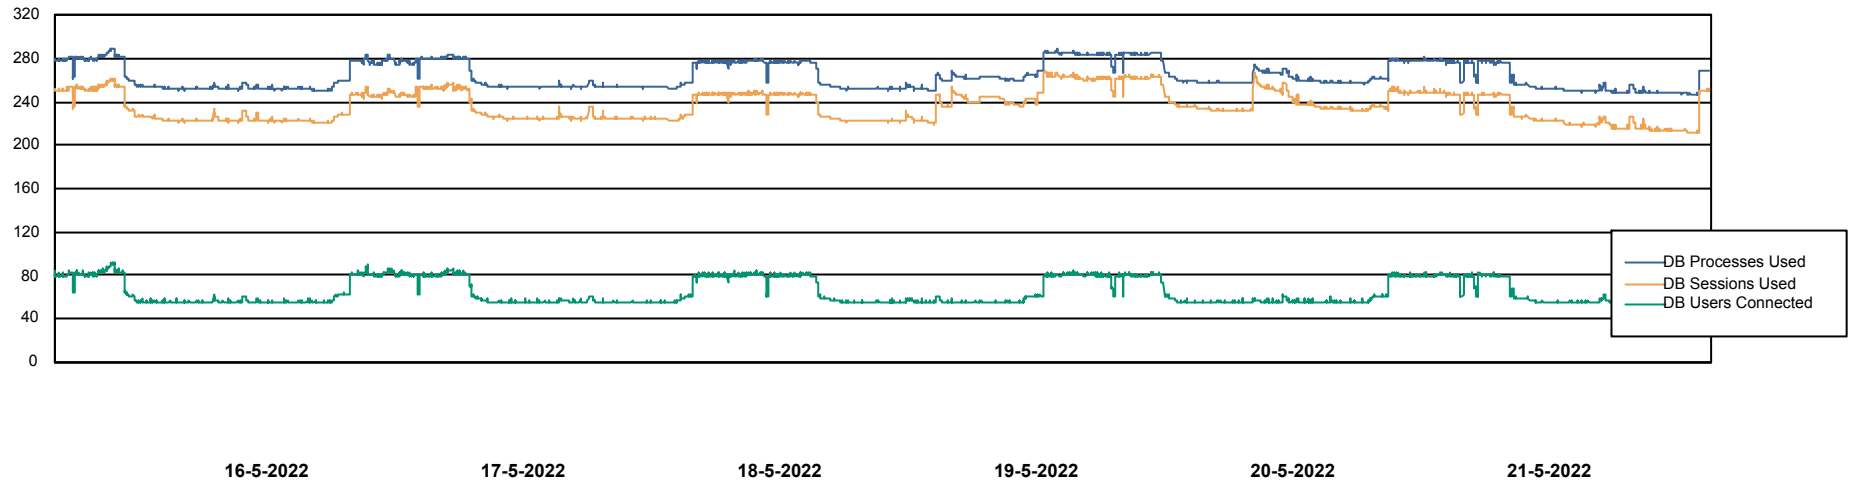

Database Performance CLODB_PRD_CLO-ORA01