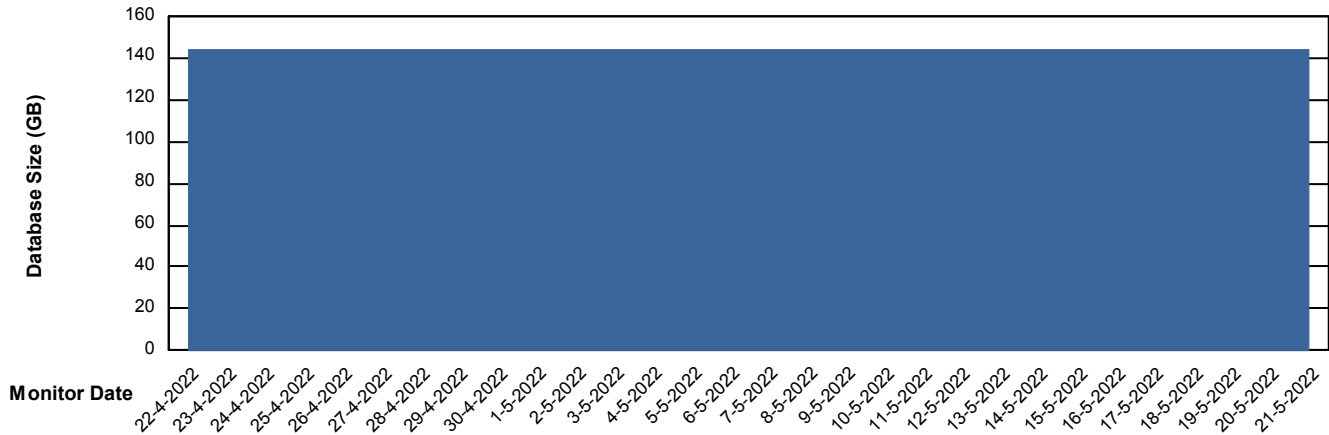

DATABASE SIZE CLODB_TEST_CLO-ORA02

Database growth over last month