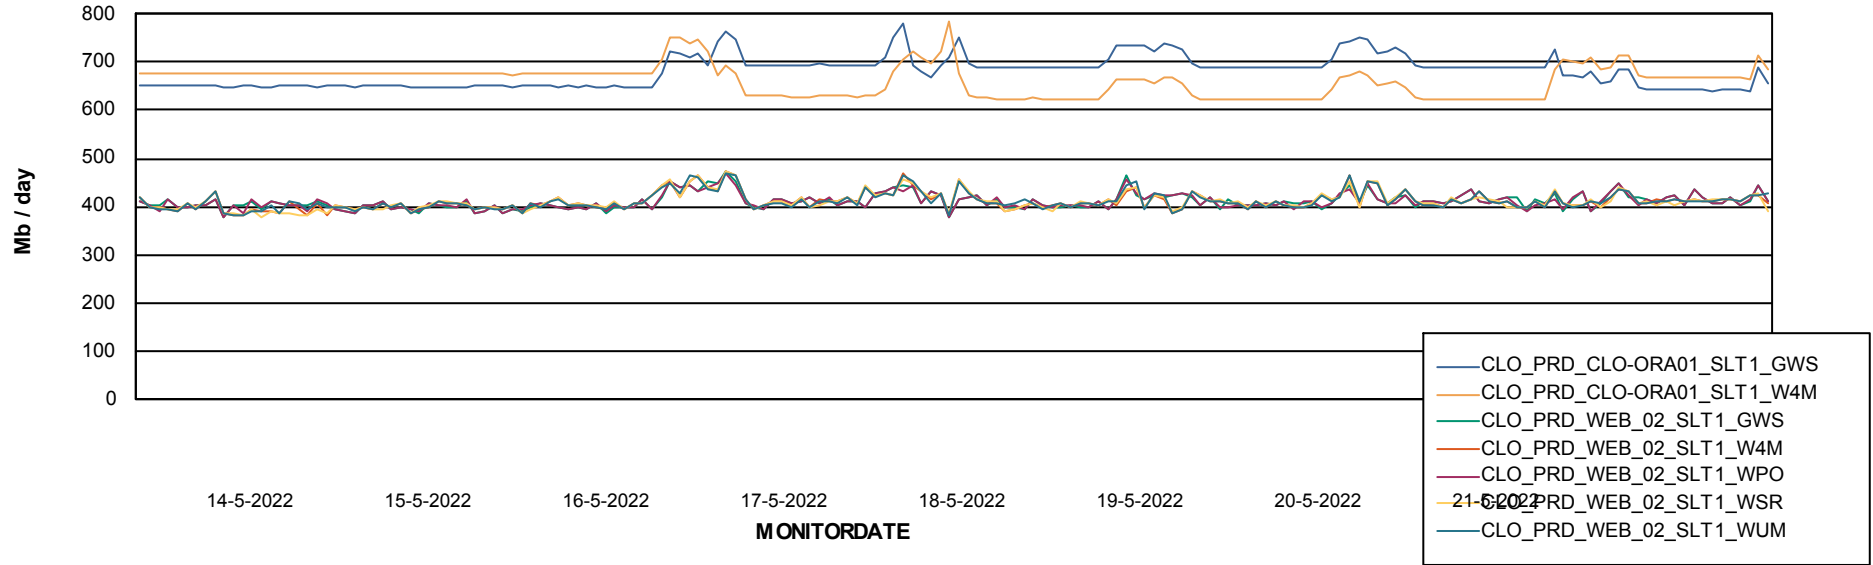

ABSSolute Application ReportServer Services

Avg memory used per ReportServer Service

Weekly SLA Customer Report

Customer CLO Production
Database ID 38

ABSSolute Web Component Services

Avg memory used per ABS Web component