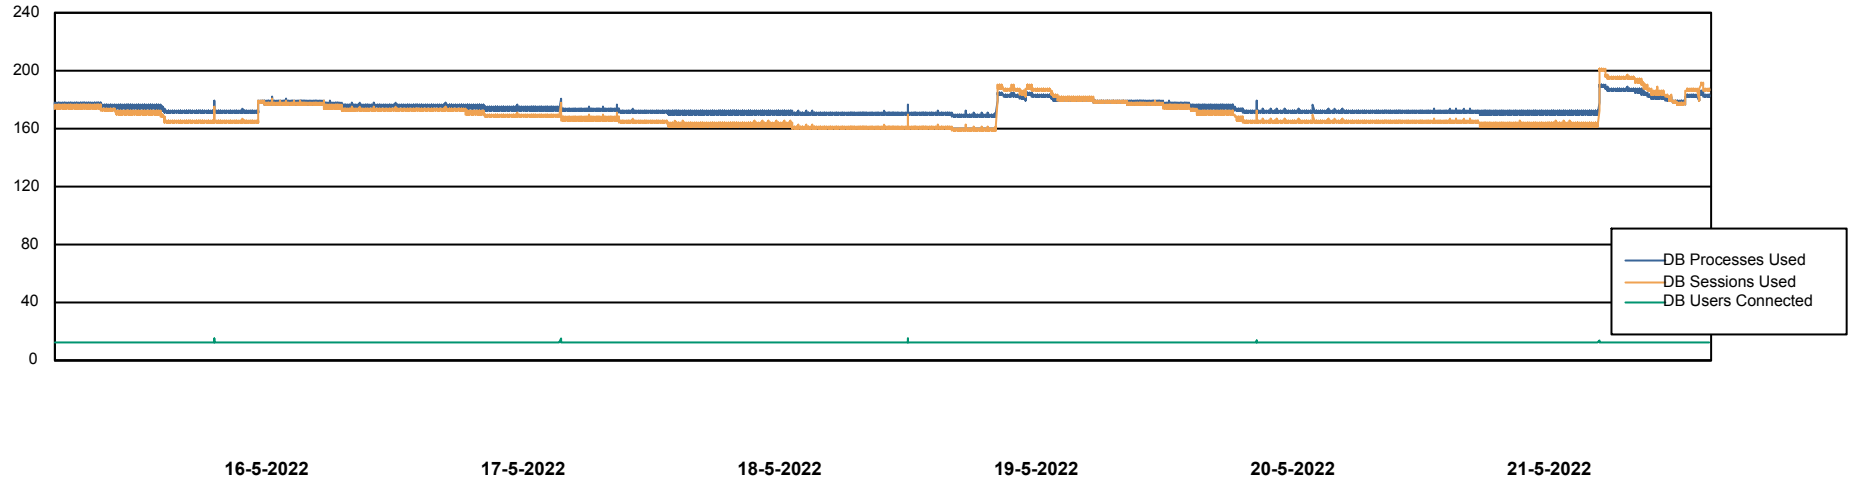

Database Performance CLODB_TEST_CLO-ORA02