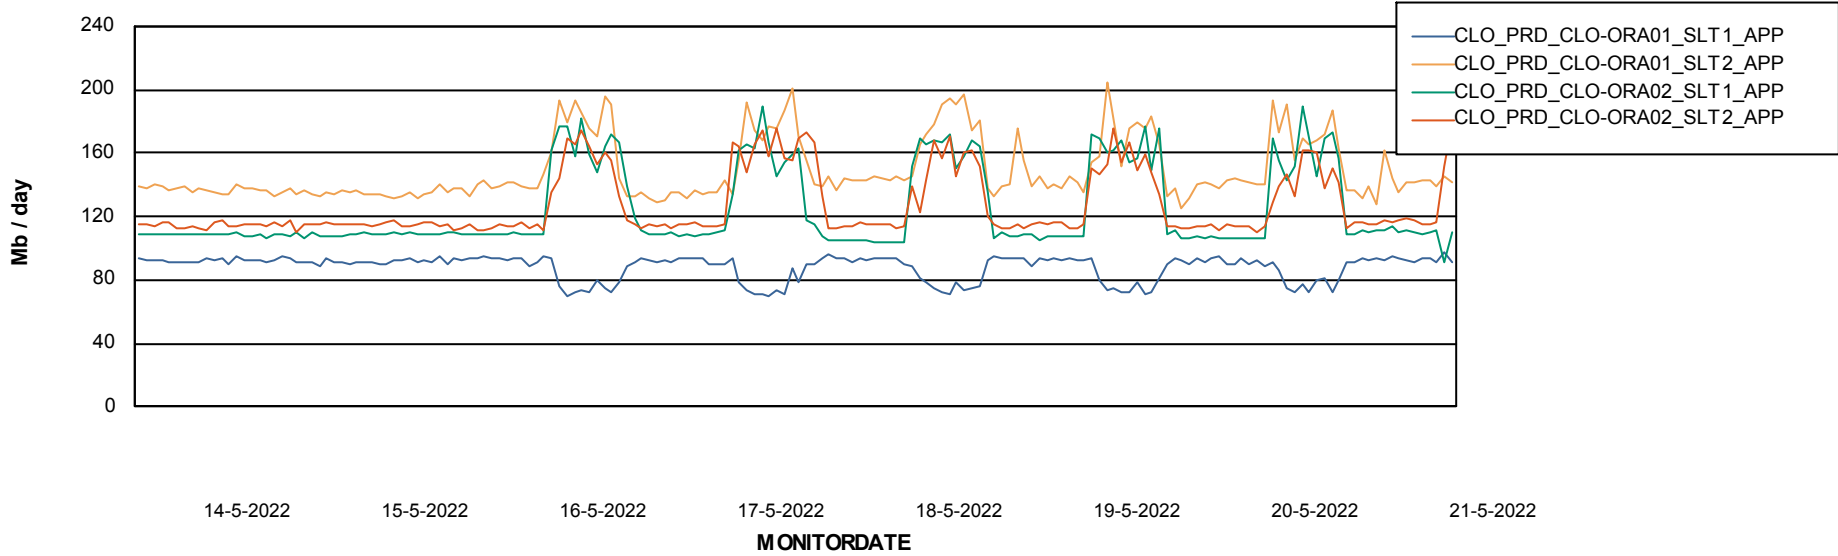

Weekly SLA Customer Report

Customer CLO Production
Database ID 38

Database Tablespace CLODB_TEST_CLO-ORA02

Date	Tablespace Name	Filesize (Gb)	Usedsize (Gb)	Percentage free
21-5-2022	ABSDATA	88	47	47
	INDX	112	94	16
20-5-2022	ABSDATA	88	47	47
	INDX	112	94	16
19-5-2022	ABSDATA	88	47	47
	INDX	112	94	16
18-5-2022	ABSDATA	88	47	47
	INDX	112	94	16
17-5-2022	ABSDATA	88	47	47
	INDX	112	94	16
16-5-2022	ABSDATA	88	47	47
	INDX	112	94	16
15-5-2022	ABSDATA	88	47	47
	INDX	112	94	16

Weekly SLA Customer Report

Customer CLO Production
Database ID 38

ABSSolute Application Server Services

Avg memory used per ABS Server Service

Avg users per day per ABS server

Weekly SLA Customer Report

Customer CLO Production
Database ID 38