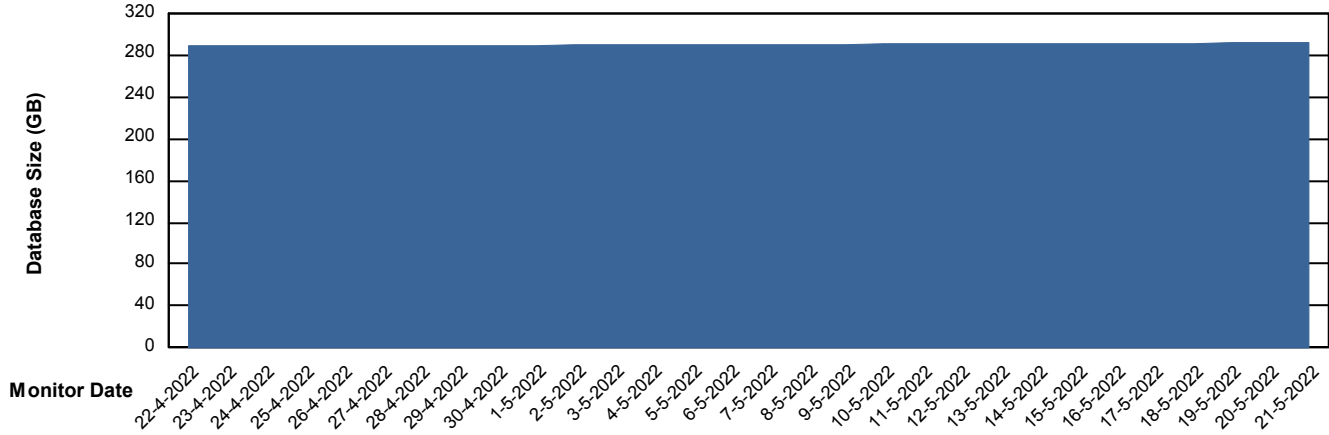

DATABASE SIZE CLODB_PRD_CLO-ORA01

Database growth over last month