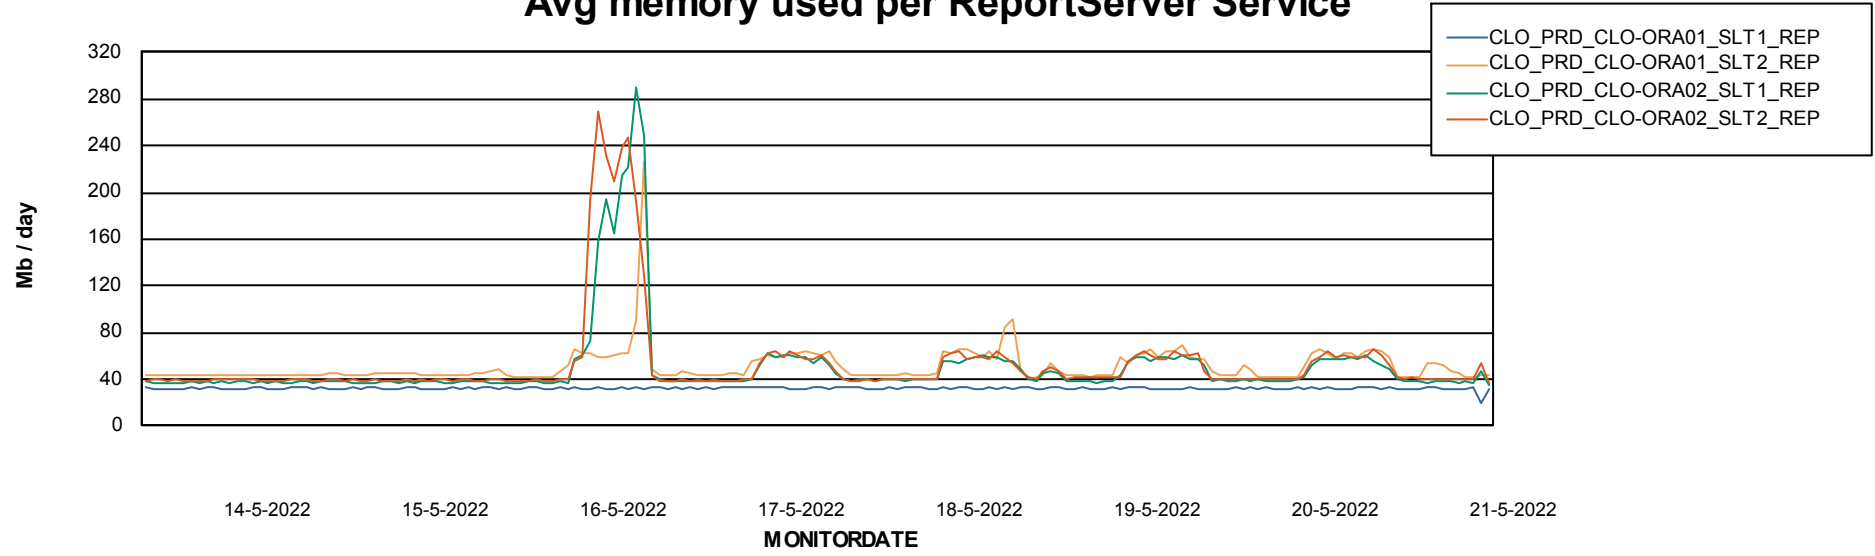

ABSSolute Application ReportServer Services

Avg memory used per ReportServer Service