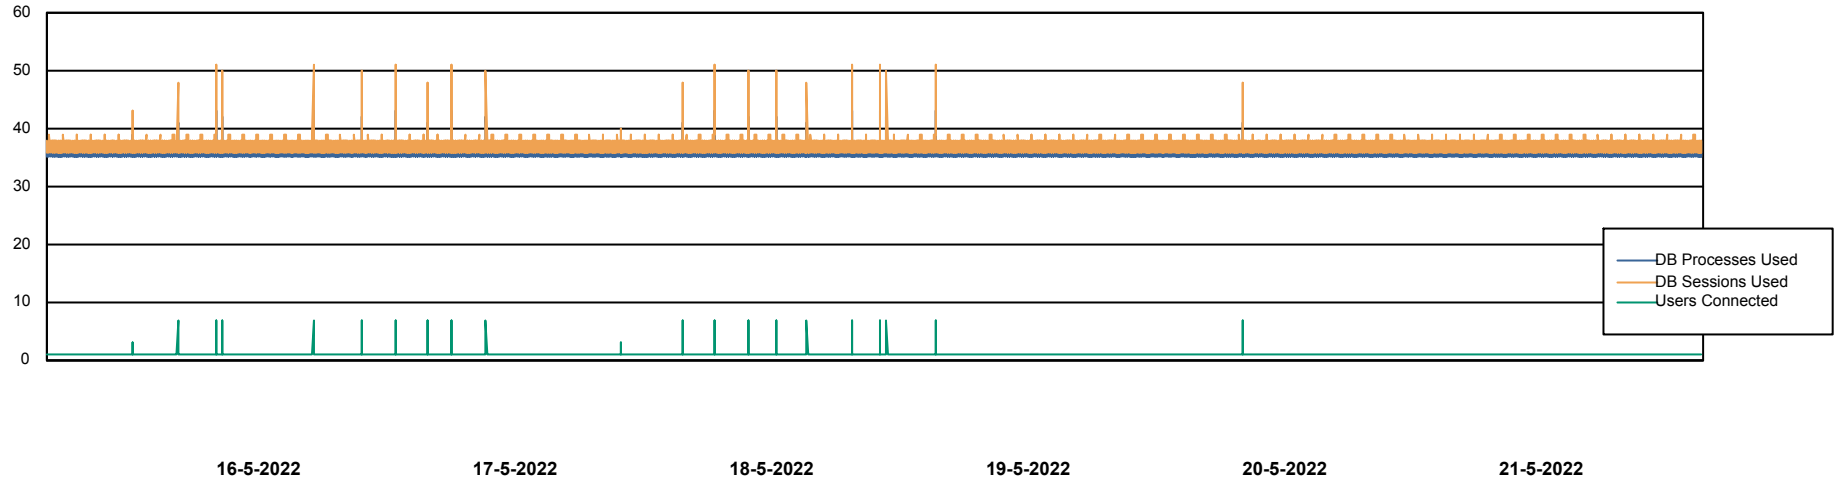

Weekly SLA Customer Report

Customer CIW Production
Database ID 45

Database Performance CIWDB_Production

Weekly SLA Customer Report

Customer CIW Production
Database ID 45

Database Performance CIWDB_Standby

Weekly SLA Customer Report