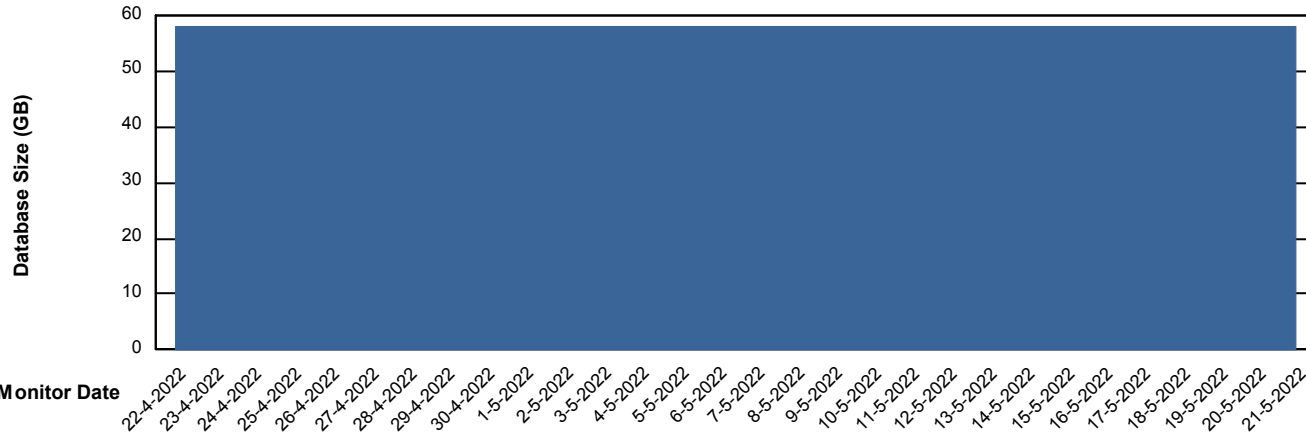

Database growth over last month

Database Tablespace CIWDB_Production

Date	Tablespace Name	Filesize (Gb)	Usedsize (Gb)	Percentage free
21-5-2022	ABSDATA	54	44	19
	INDX	12	6	50
20-5-2022	ABSDATA	54	44	19
	INDX	12	6	50
19-5-2022	ABSDATA	54	44	19
	INDX	12	6	50
18-5-2022	ABSDATA	54	44	19
	INDX	12	6	50
17-5-2022	ABSDATA	54	44	19
	INDX	12	6	50
16-5-2022	ABSDATA	54	44	19
	INDX	12	6	50
15-5-2022	ABSDATA	54	44	19
	INDX	12	6	50