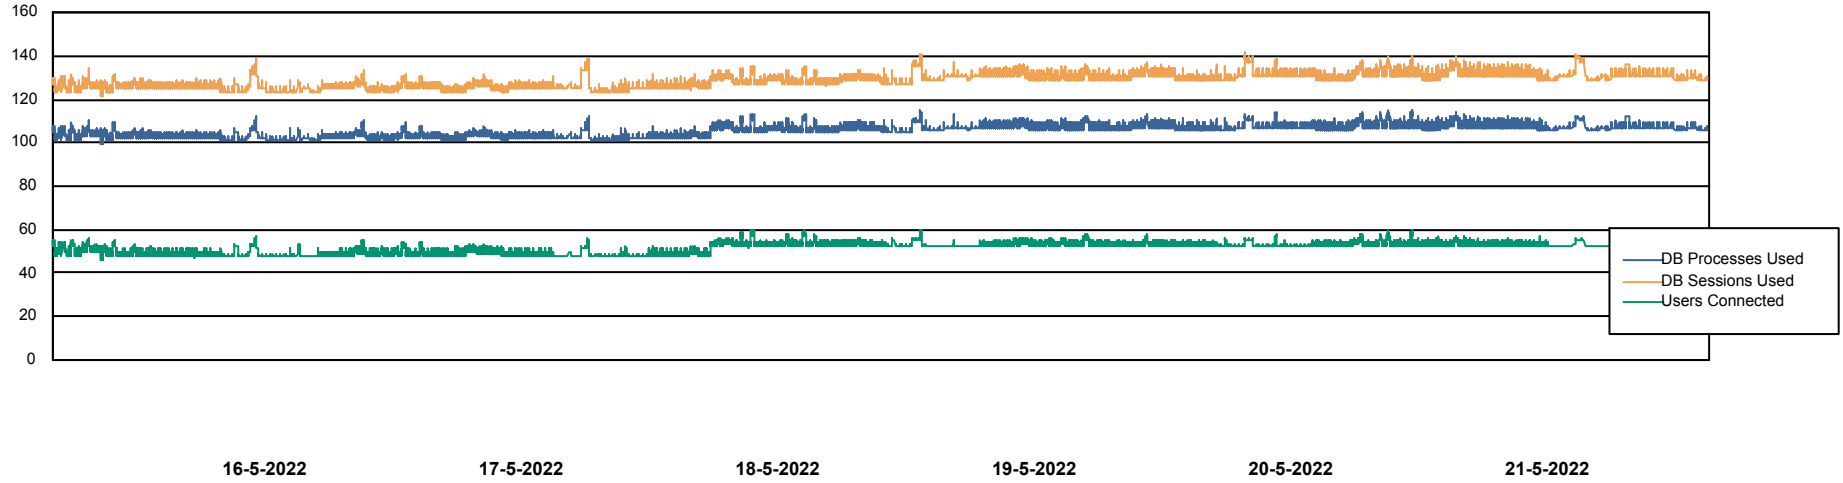

Harddisk Usage CIW_PRD_ORACLE2

| | Free disk space on c: (%) | Total disk space on c: (Gb) | Free disk space on d: (%) | Total disk space on d: (Gb) | Free disk space on e: (%) | Total disk space on e: (Gb) |
|-----------|---------------------------|-----------------------------|---------------------------|-----------------------------|---------------------------|-----------------------------|
| 21-5-2022 | 91 | 701 | 65 | 700 | 100 | 830 |
| 20-5-2022 | 91 | 701 | 64 | 700 | 100 | 830 |
| 19-5-2022 | 91 | 701 | 64 | 700 | 100 | 830 |
| 18-5-2022 | 91 | 701 | 65 | 700 | 100 | 830 |
| 17-5-2022 | 91 | 701 | 65 | 700 | 100 | 830 |
| 16-5-2022 | 91 | 701 | 65 | 700 | 100 | 830 |
| 15-5-2022 | 91 | 701 | 65 | 700 | 100 | 830 |

Weekly SLA Customer Report

Customer CIW Production
Database ID 45

Database Performance CIWDB_Production

Weekly SLA Customer Report

Customer CIW Production
Database ID 45

Database Performance CIWDB_Standby

Weekly SLA Customer Report