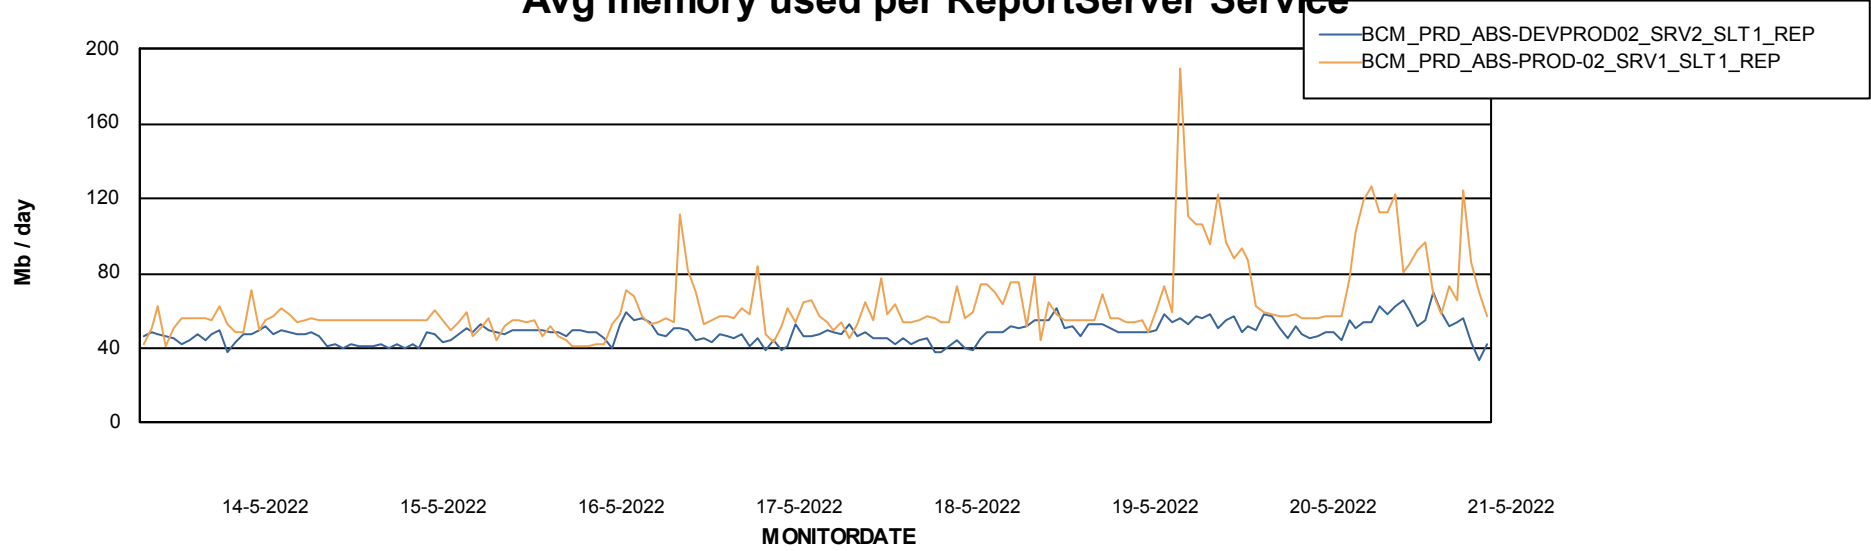

ABSSolute Application ReportServer Services

Avg memory used per ReportServer Service