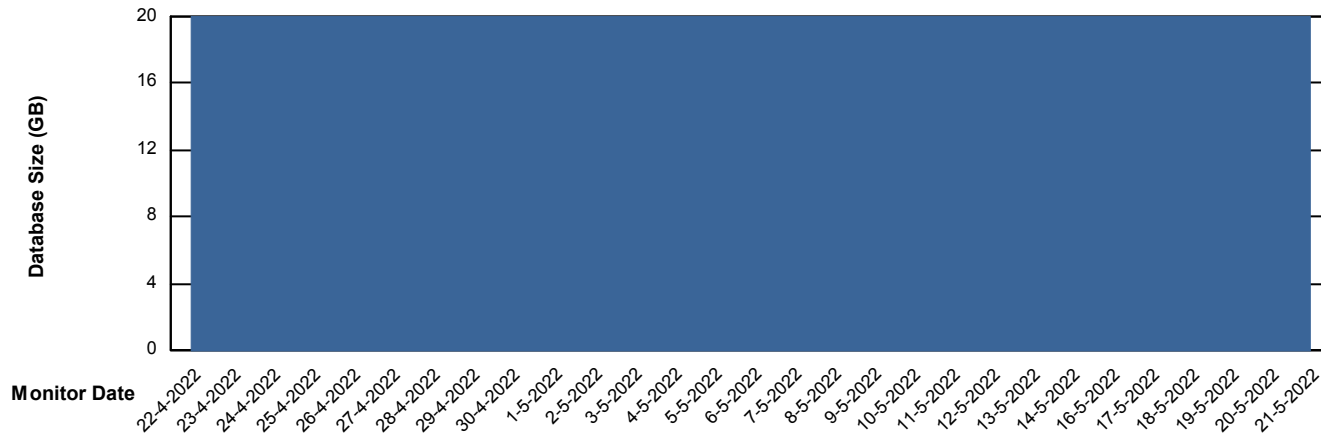

DATABASE SIZE BCMDB_ABS1 Production Database

Database growth over last month