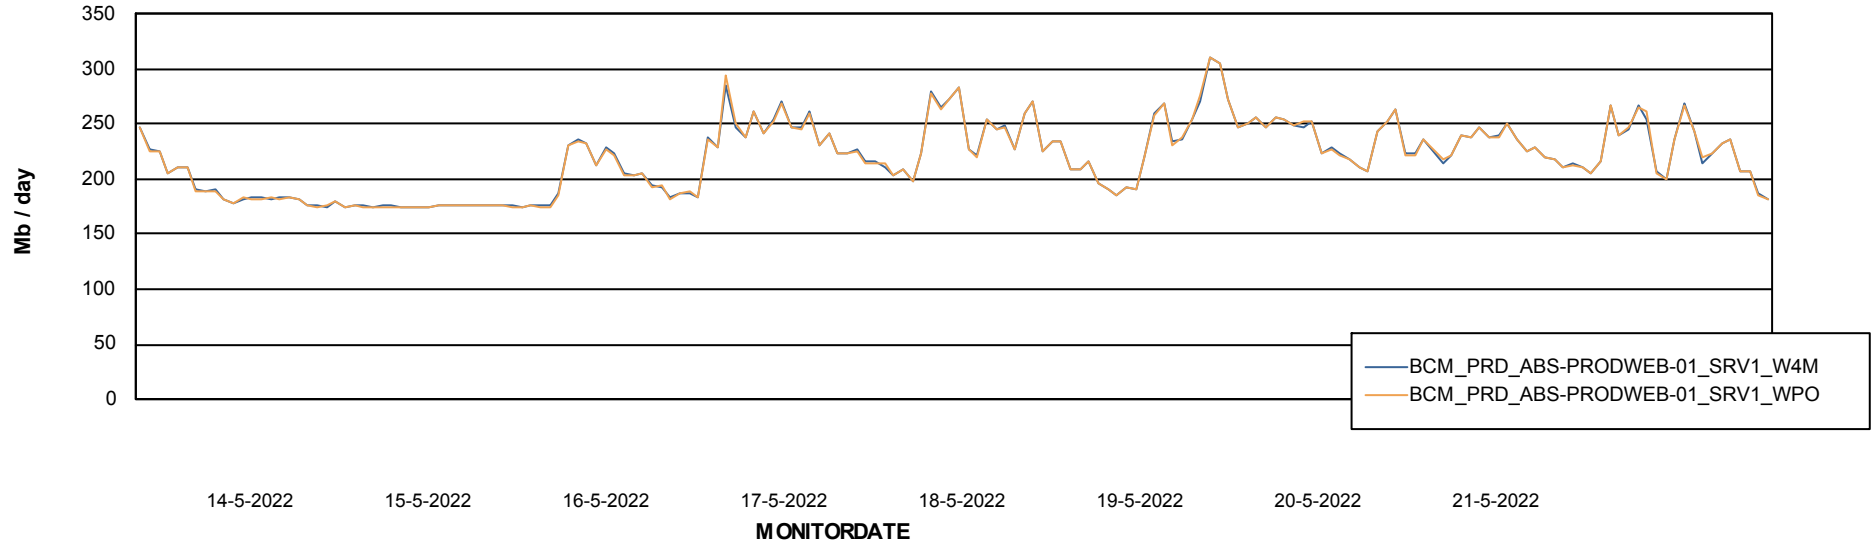

ABSSolute Web Component Services

Avg memory used per ABS Web component