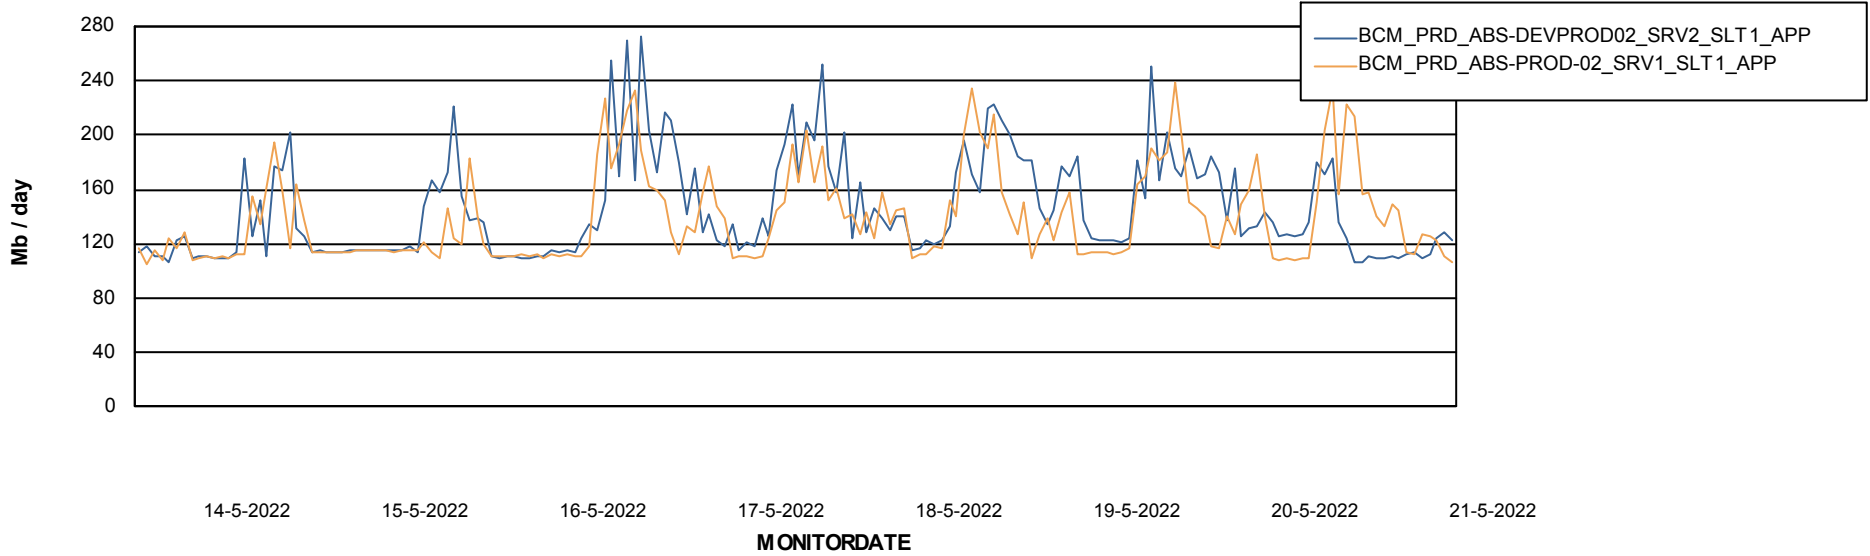

ABSSolute Application Server Services

Avg memory used per ABS Server Service