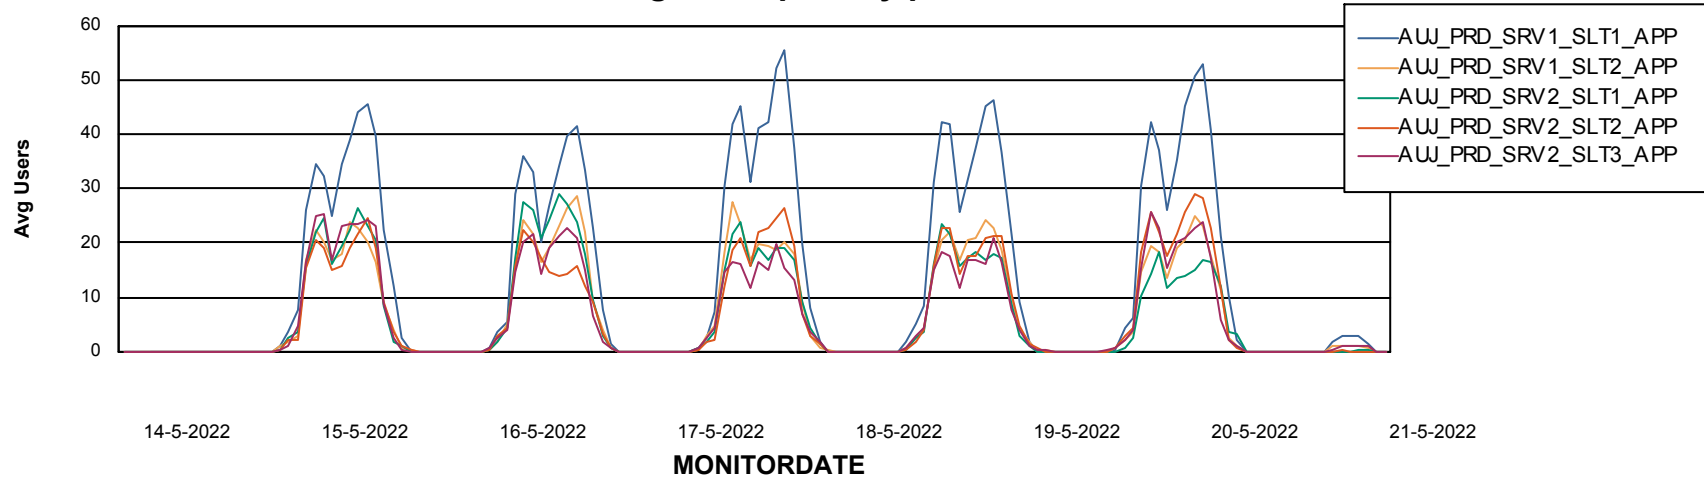

Avg users per day per ABS server