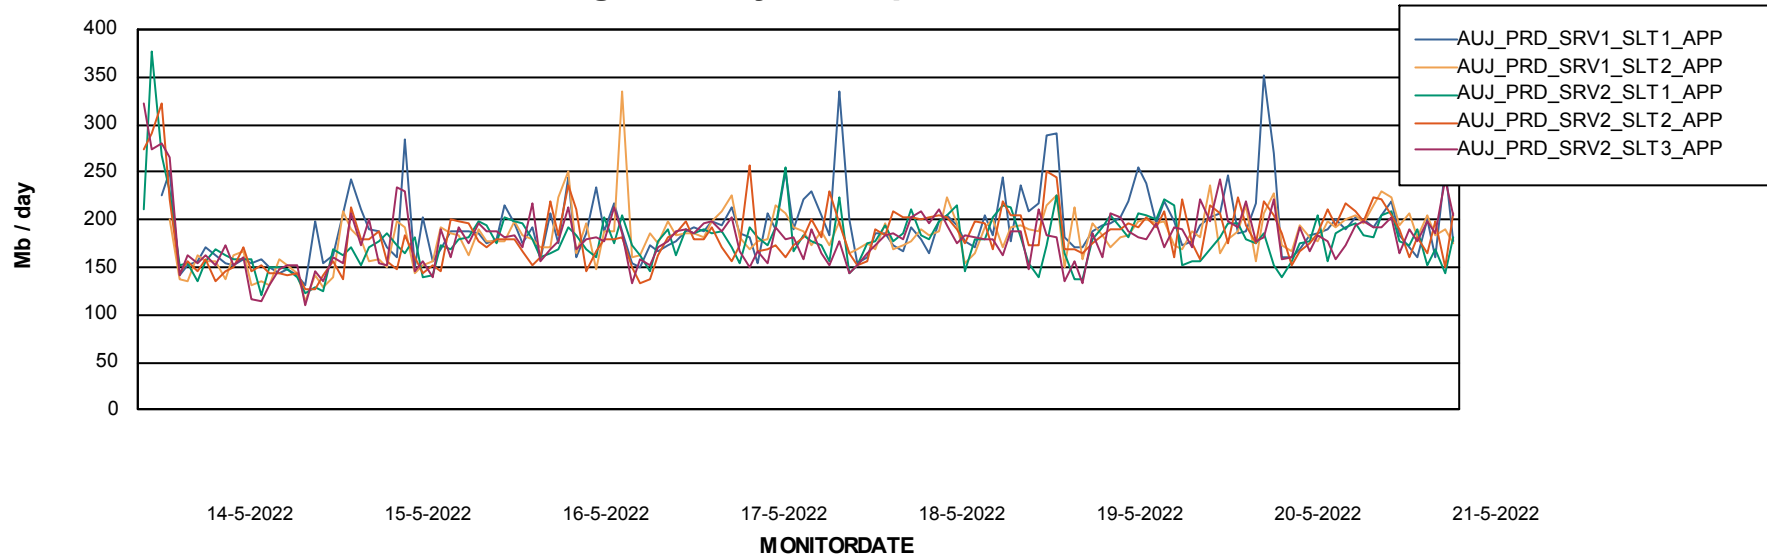

ABSSolute Application Server Services

Avg memory used per ABS Server Service