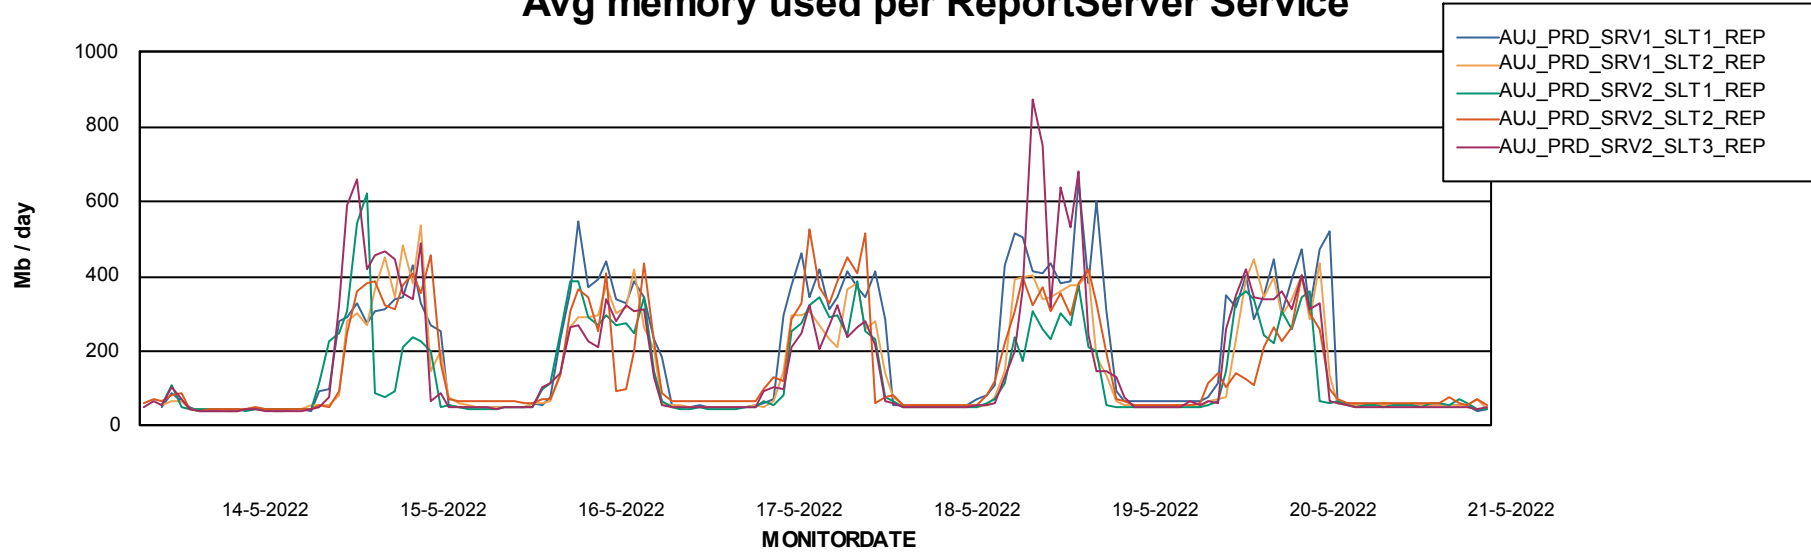

ABSSolute Application ReportServer Services

Avg memory used per ReportServer Service