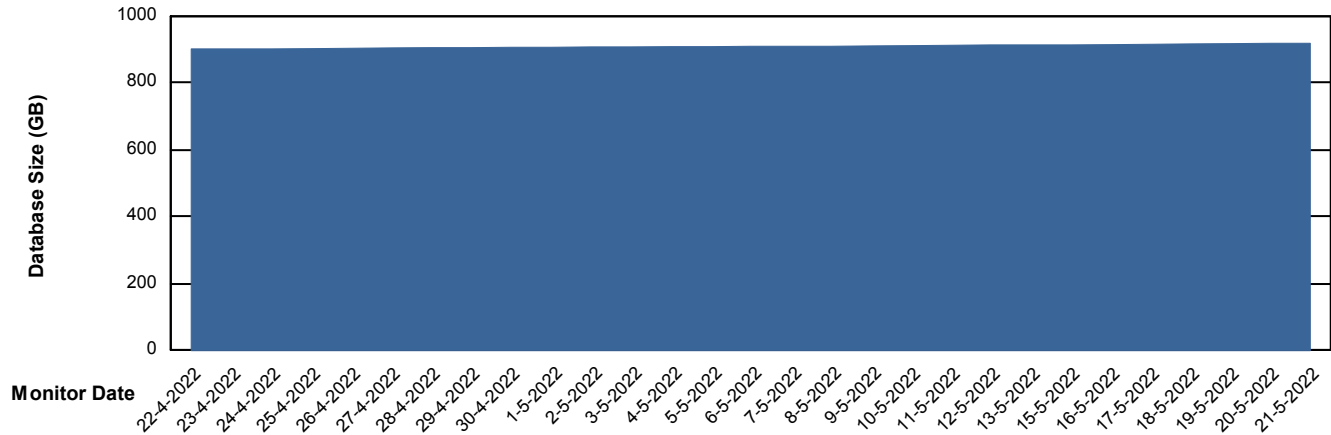

DATABASE SIZE AUJ_DB1_Primary

Database growth over last month