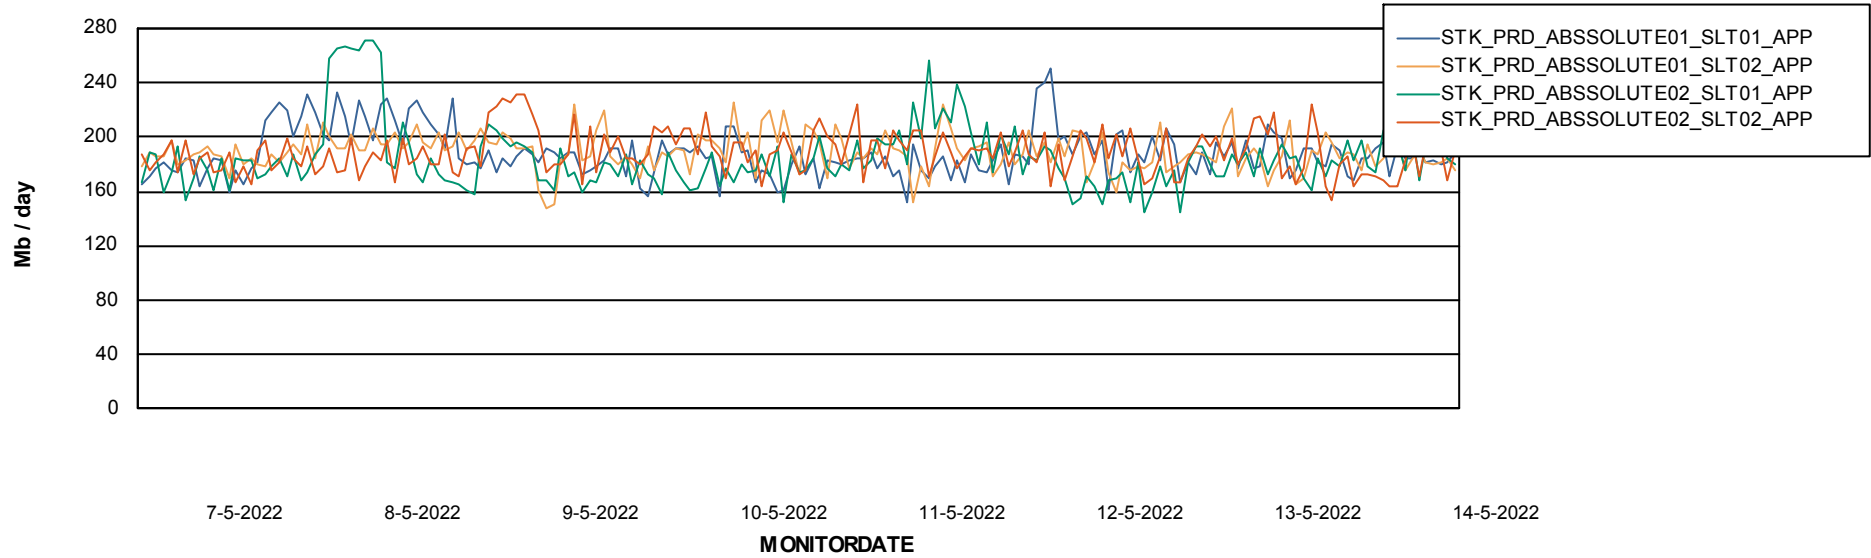

ABSSolute Application Server Services

Avg memory used per ABS Server Service