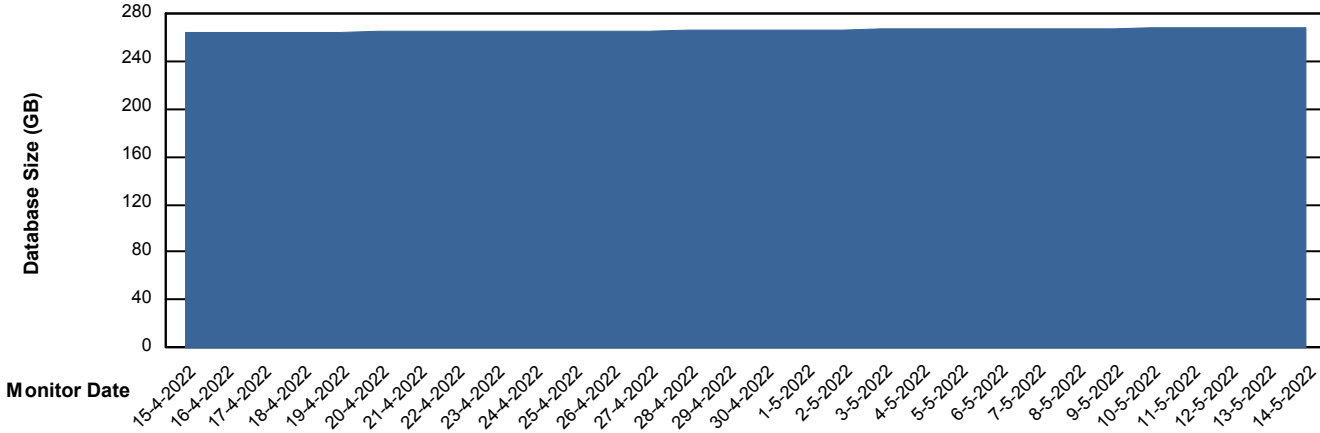

Database growth over last month

Database Tablespace STKDB_Production

Date	Tablespace Name	Filesize (Gb)	Usedsize (Gb)	Percentage free
14-5-2022	ABSDATA	200	105	47
	INDX	200	153	24
13-5-2022	ABSDATA	200	105	47
	INDX	200	153	24
12-5-2022	ABSDATA	200	105	48
	INDX	200	153	24
11-5-2022	ABSDATA	200	105	48
	INDX	200	153	24
10-5-2022	ABSDATA	200	105	48
	INDX	200	153	24
9-5-2022	ABSDATA	200	105	48
	INDX	200	153	24
8-5-2022	ABSDATA	200	105	48
	INDX	200	153	24