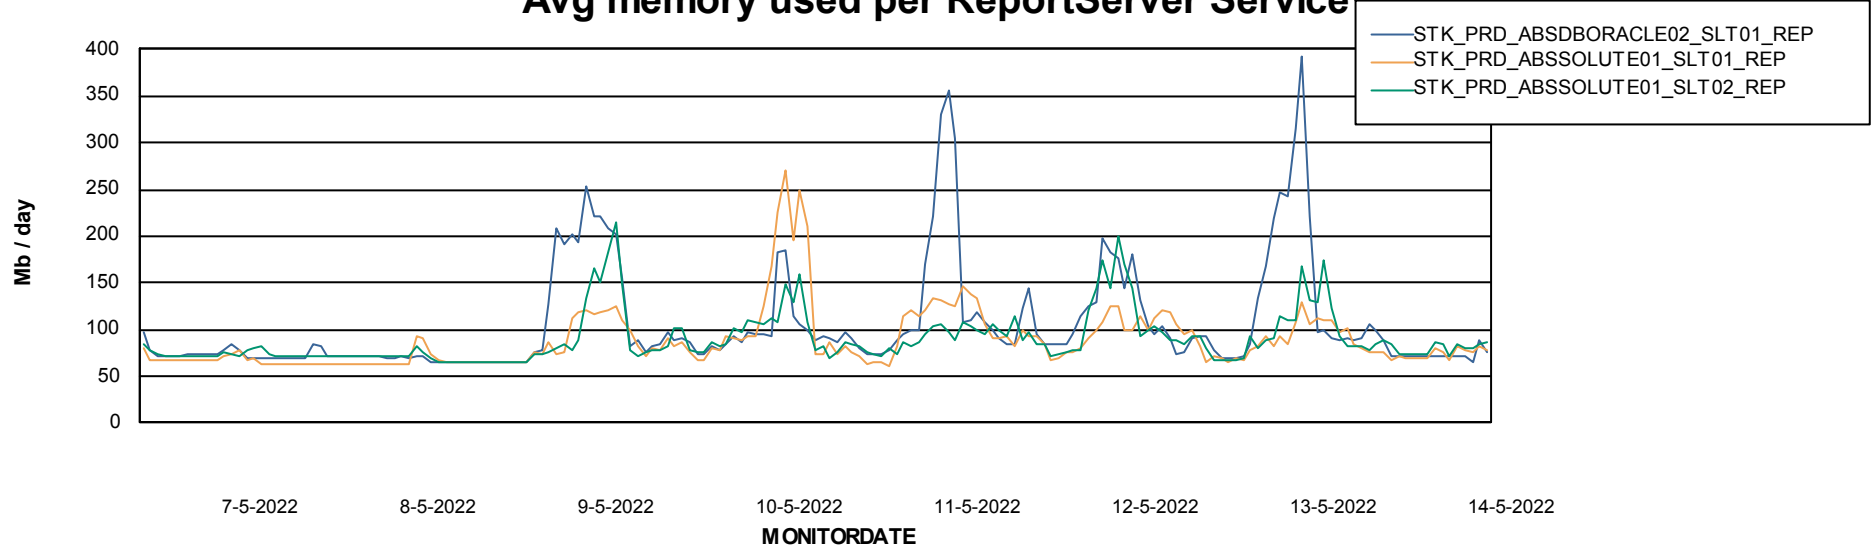

Avg memory used per ABS Server Service

Avg users per day per ABS server

Weekly SLA Customer Report

Customer STK_Production
Database ID 82

ABSSolute Application ReportServer Services

Avg memory used per ReportServer Service