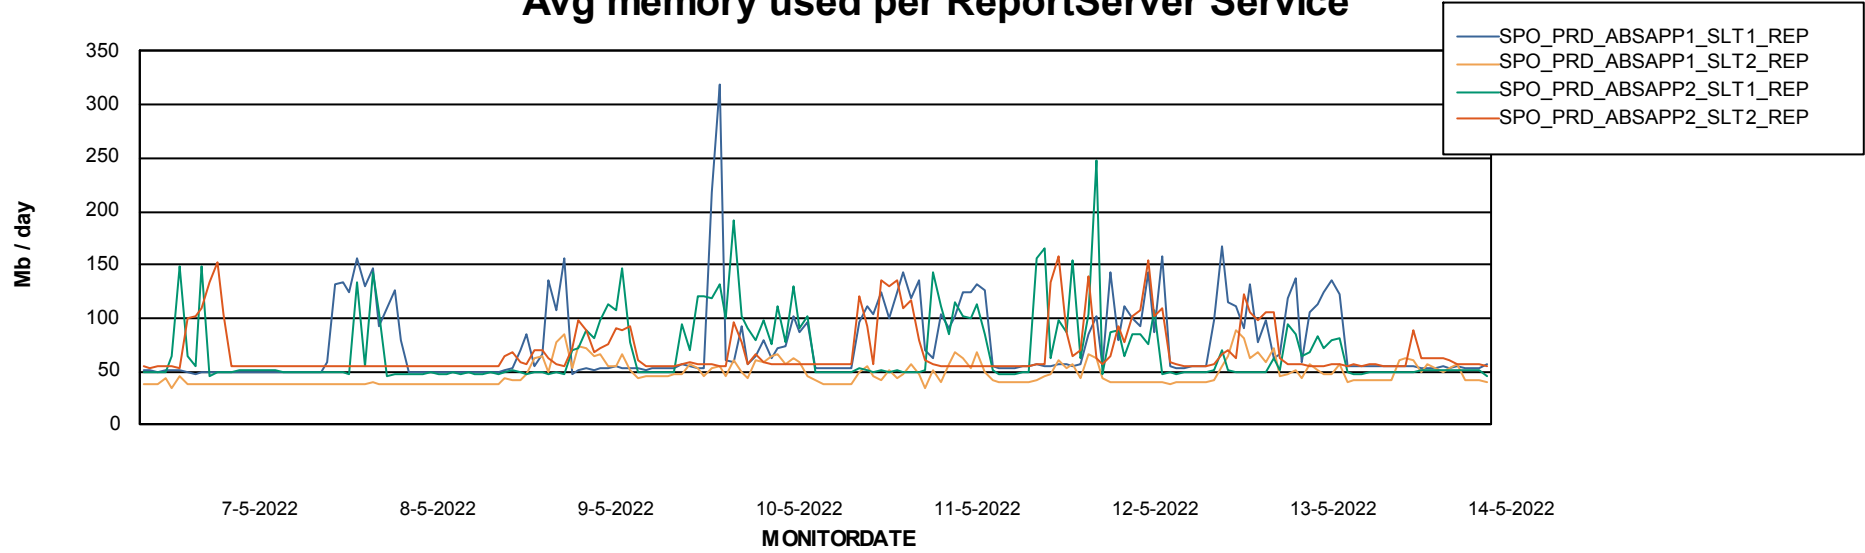

Avg users per day per ABS server

Weekly SLA Customer Report

Customer SPO_Production Silver
Database ID 57

ABSSolute Application ReportServer Services

Avg memory used per ReportServer Service

Weekly SLA Customer Report