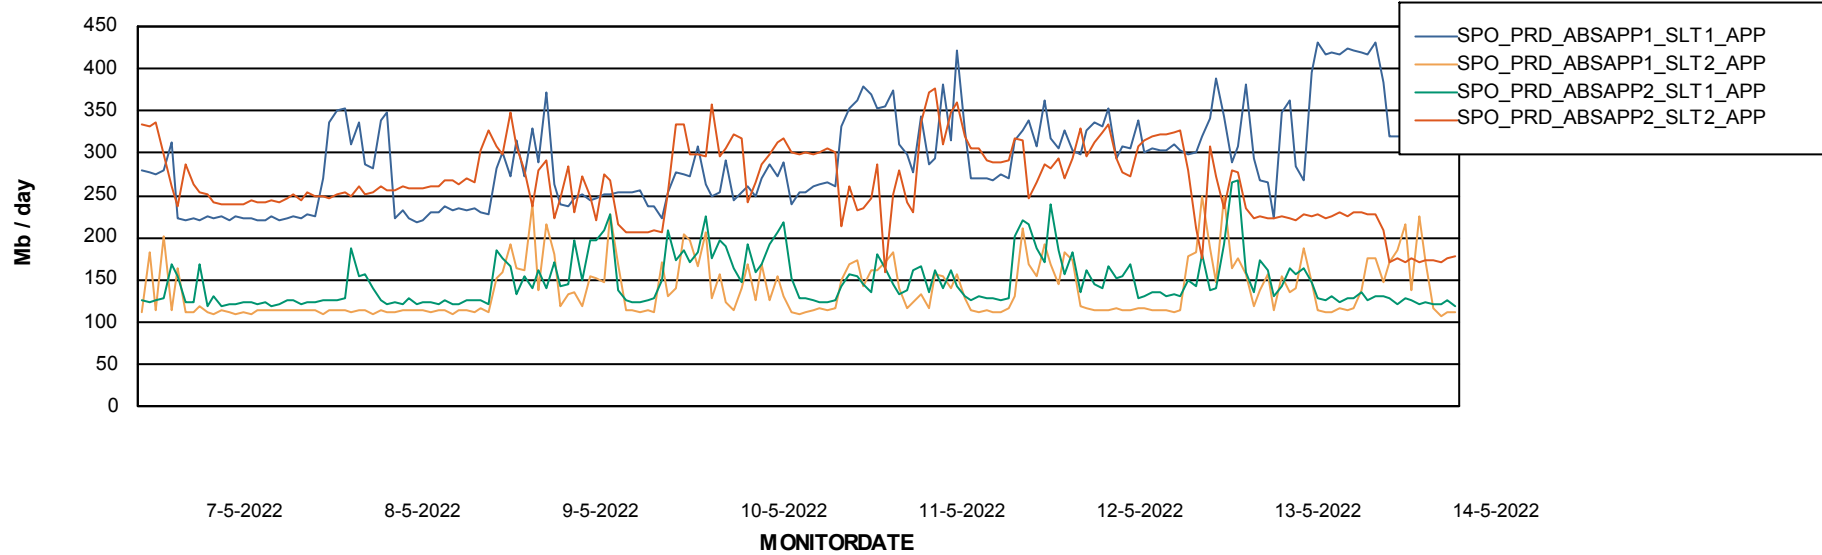

Standby Database Health SPO_Production Silver

Recovery lag for last 7 days

Weekly SLA Customer Report

Customer SPO_Production Silver
Database ID 57

ABSSolute Application Server Services

Avg memory used per ABS Server Service