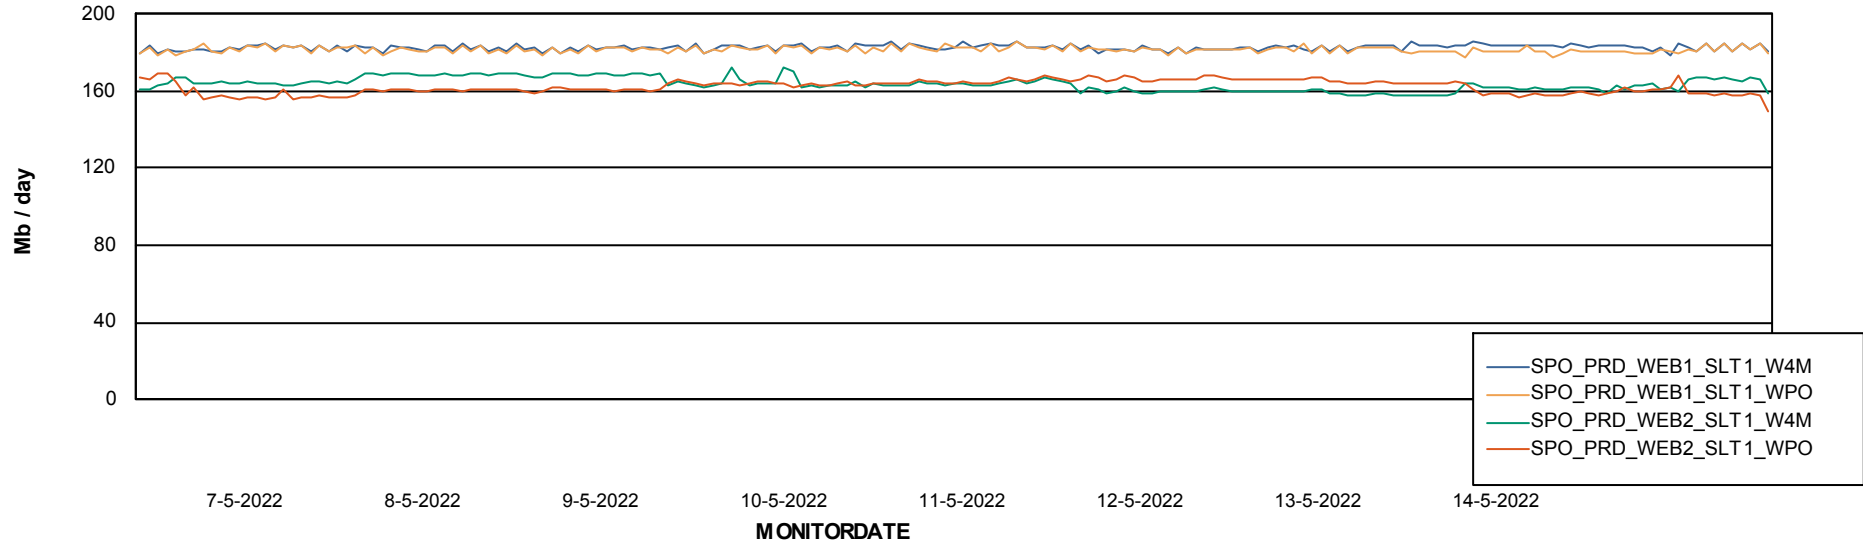

ABSSolute Web Component Services

Avg memory used per ABS Web component