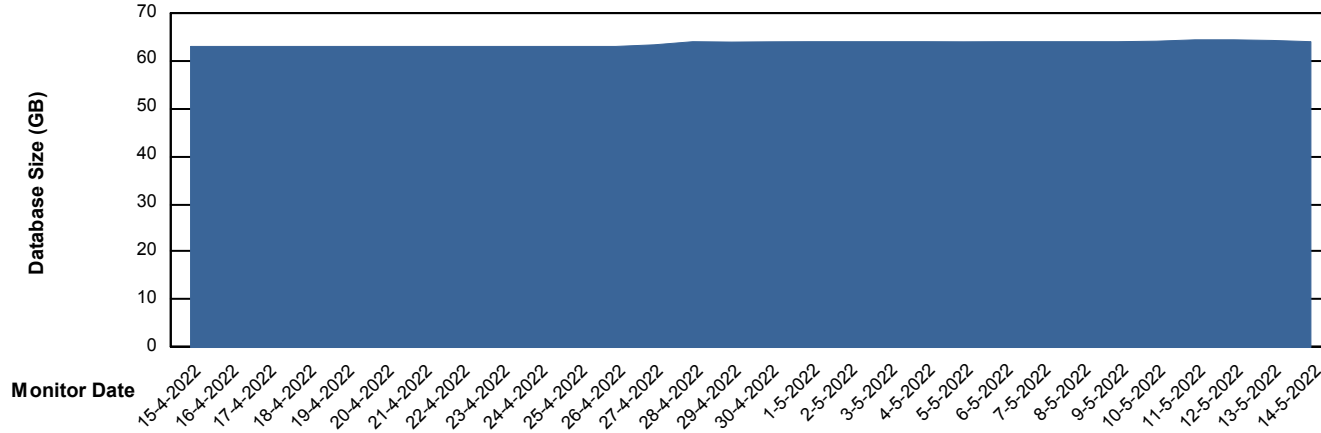

Database Performance SPODB_Production

DB Processes Max 300
DB Sessions Max 472

Weekly SLA Customer Report

Customer SPO_Production Silver
Database ID 57

Database Performance SPODB_Standby

DB Processes Max 300
DB Sessions Max 472

Weekly SLA Customer Report

Customer SPO_Production Silver
Database ID 57

DATABASE SIZE SPODB_BI

Database growth over last month

DATABASE SIZE SPODB_Production

Database growth over last month

Weekly SLA Customer Report