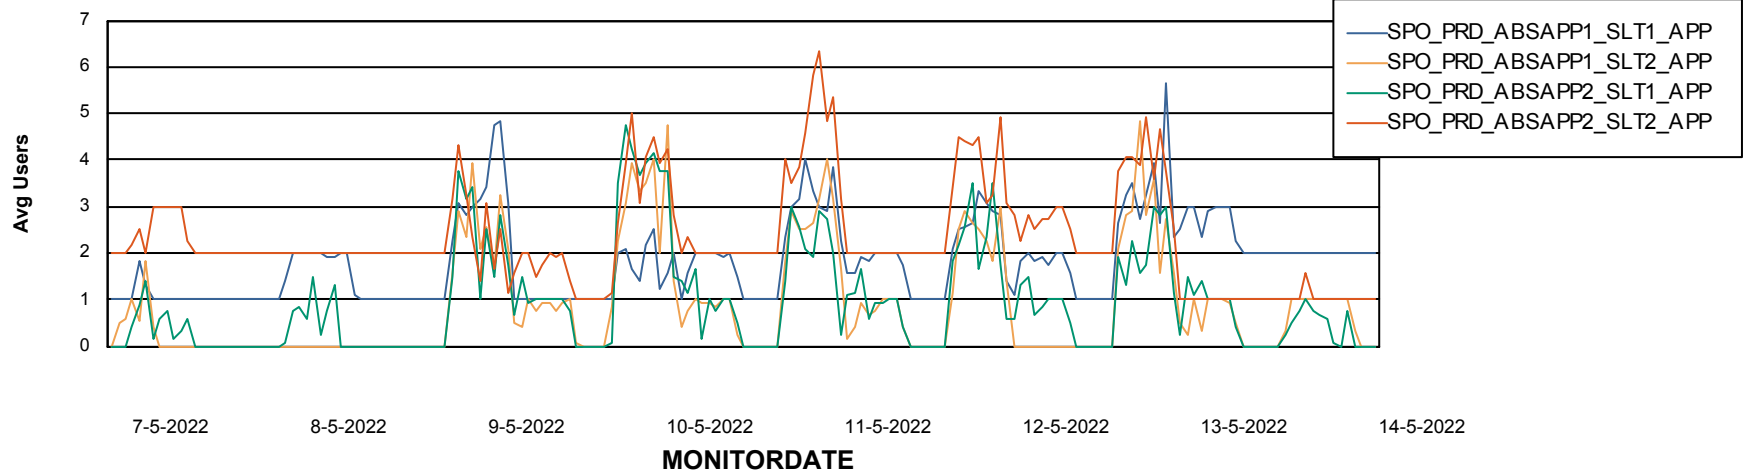

Avg users per day per ABS server