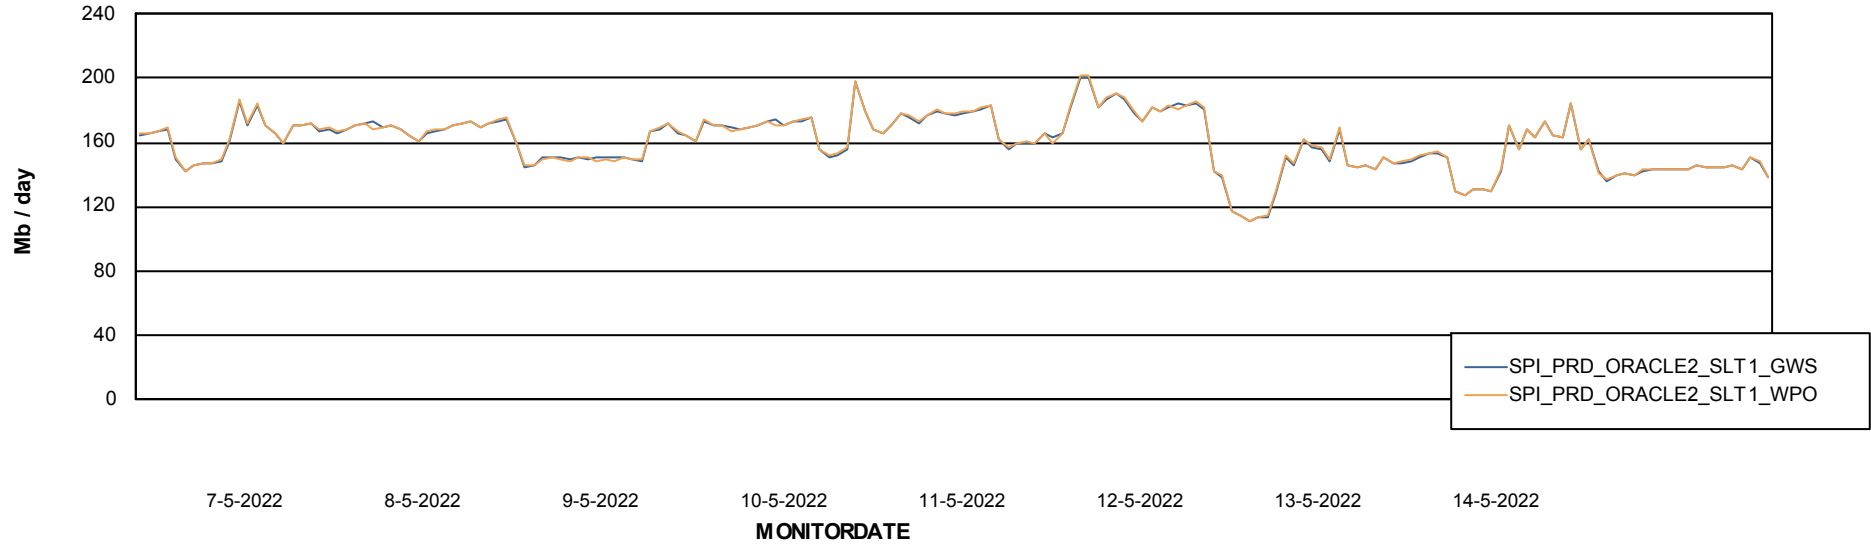

ABSSolute Application ReportServer Services

Avg memory used per ReportServer Service

Weekly SLA Customer Report

Customer SPI_Production
Database ID 49

ABSSolute Web Component Services

Avg memory used per ABS Web component