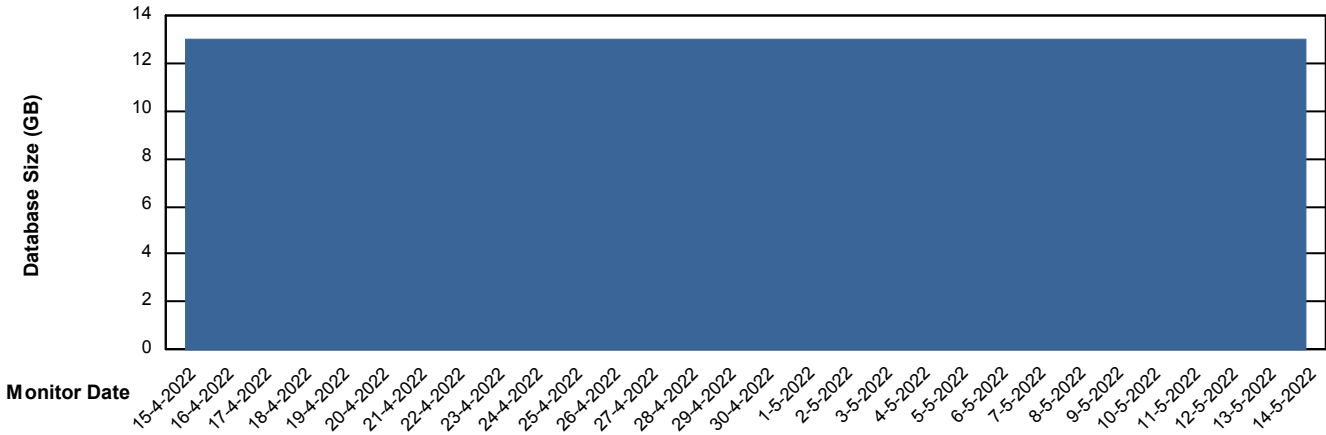

DB Processes Max 500

Weekly SLA Customer Report

Customer SPI_Production
 Database ID 49

DATABASE SIZE SPIDB_Production

Database growth over last month

Database Tablespace SPIDB_Production

Date	Tablespace Name	Filesize (Gb)	Usedsize (Gb)	Percentage free
14-5-2022	ABSDATA	5	2	52
	INDX	8	4	50
13-5-2022	ABSDATA	5	2	52
	INDX	8	4	50
12-5-2022	ABSDATA	5	2	52
	INDX	8	4	50
11-5-2022	ABSDATA	5	2	52
	INDX	8	4	50
10-5-2022	ABSDATA	5	2	52
	INDX	8	4	50
9-5-2022	ABSDATA	5	2	52
	INDX	8	4	50
8-5-2022	ABSDATA	5	2	52
	INDX	8	4	50