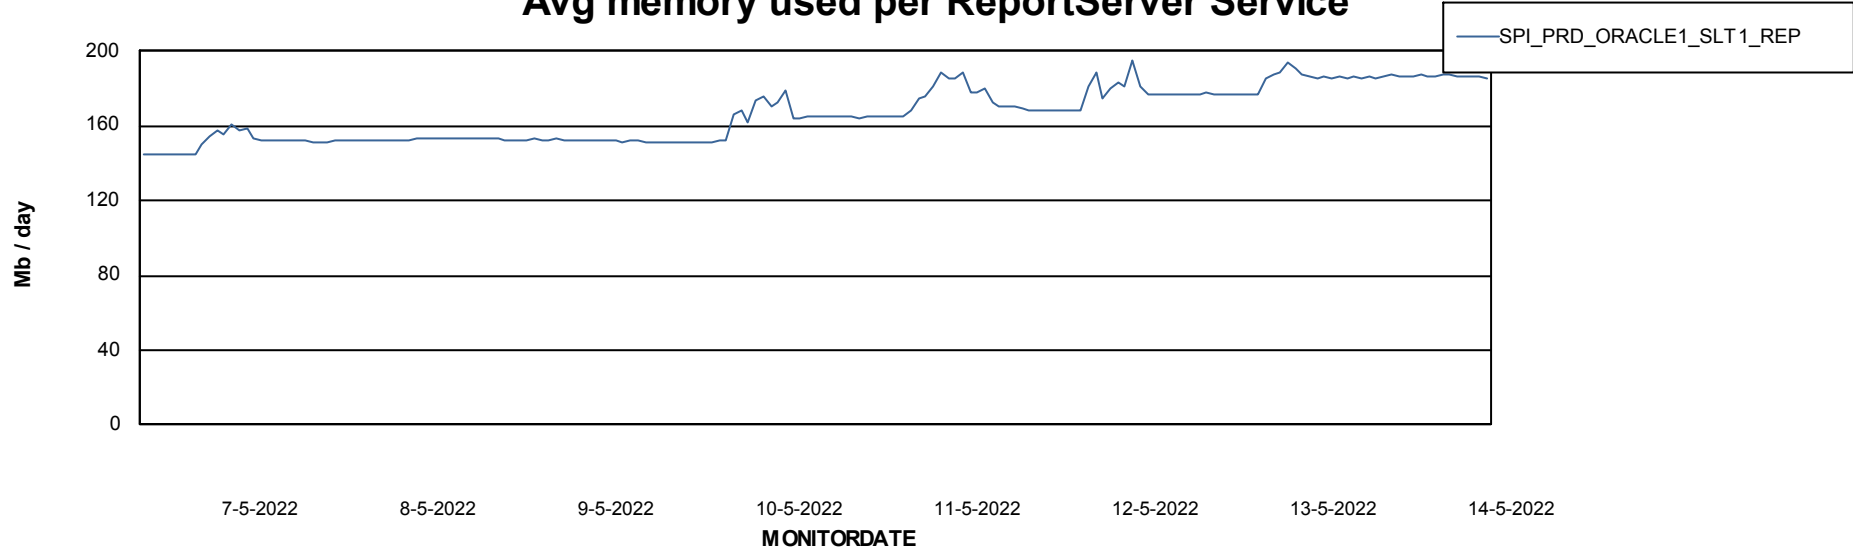

ABSSolute Application ReportServer Services

Avg memory used per ReportServer Service