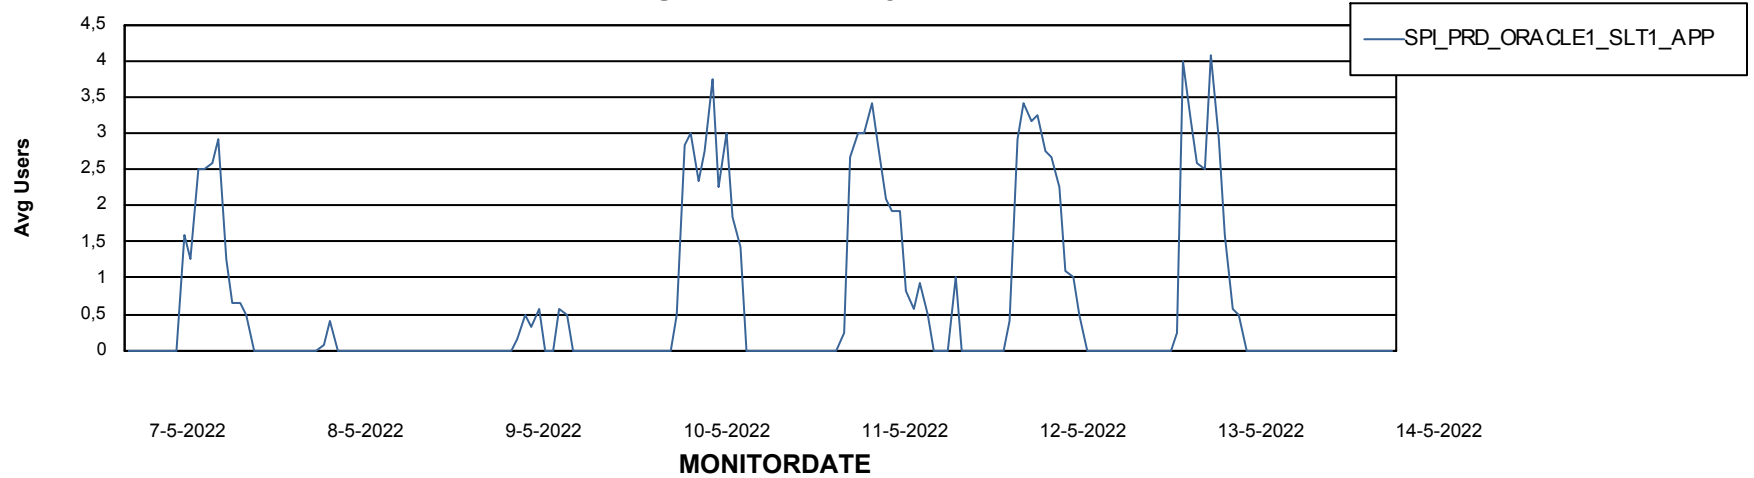

Weekly SLA Customer Report

Customer SPI_Production
Database ID 49

ABSSolute Application Server Services

Avg memory used per ABS Server Service

Avg users per day per ABS server

Weekly SLA Customer Report

Customer SPI_Production
Database ID 49