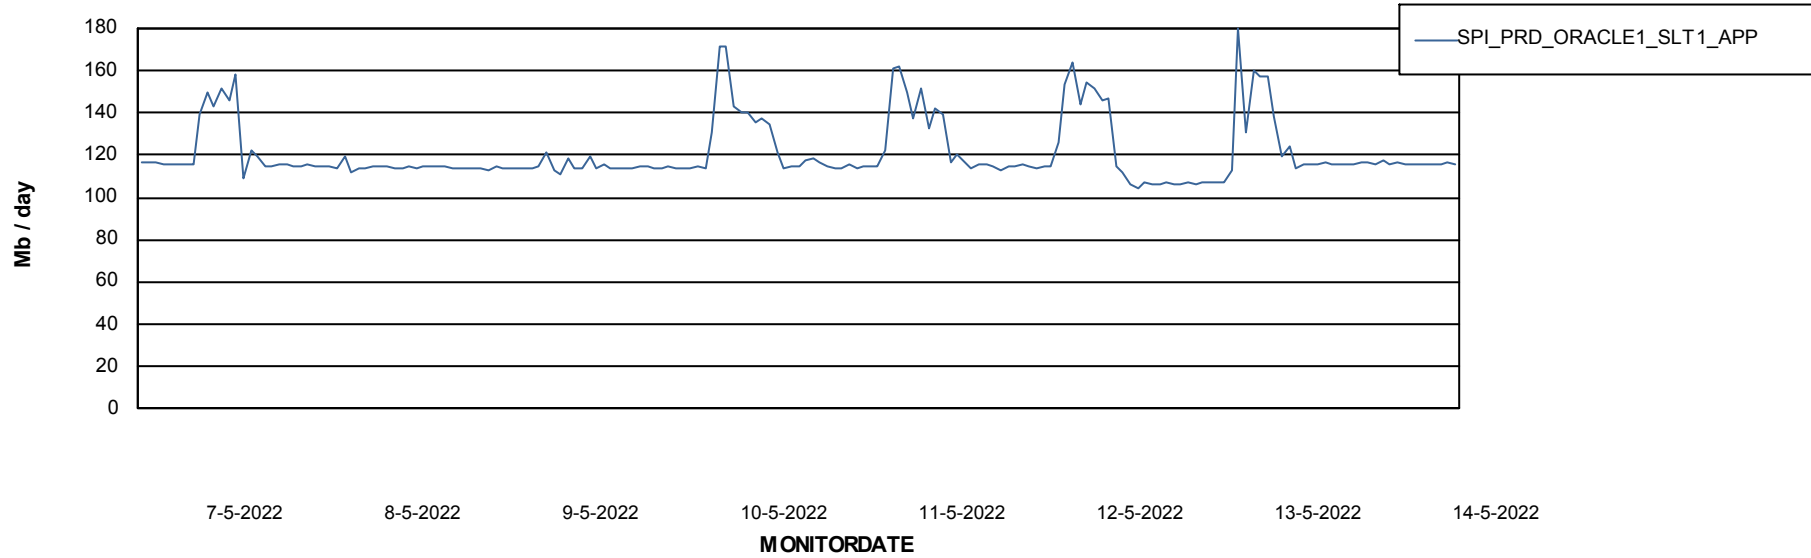

Weekly SLA Customer Report

Customer SPI_Production
Database ID 49

Database Performance SPIDB_Production

DB Processes Max 500

Weekly SLA Customer Report

Customer SPI_Production
Database ID 49

Database Performance SPIDB_Standby

DB Processes Max 500

Weekly SLA Customer Report

Customer SPI_Production
 Database ID 49

DATABASE SIZE SPIDB_Production

Database growth over last month

Database Tablespace SPIDB_Production

Date	Tablespace Name	Filesize (Gb)	Usedsize (Gb)	Percentage free
14-5-2022	ABSDATA	5	2	52
	INDX	8	4	50
13-5-2022	ABSDATA	5	2	52
	INDX	8	4	50
12-5-2022	ABSDATA	5	2	52
	INDX	8	4	50
11-5-2022	ABSDATA	5	2	52
	INDX	8	4	50
10-5-2022	ABSDATA	5	2	52
	INDX	8	4	50
9-5-2022	ABSDATA	5	2	52
	INDX	8	4	50
8-5-2022	ABSDATA	5	2	52
	INDX	8	4	50

Weekly SLA Customer Report

Customer SPI_Production
Database ID 49

ABSSolute Application Server Services

Avg memory used per ABS Server Service

Avg users per day per ABS server

Weekly SLA Customer Report

Customer SPI_Production
Database ID 49