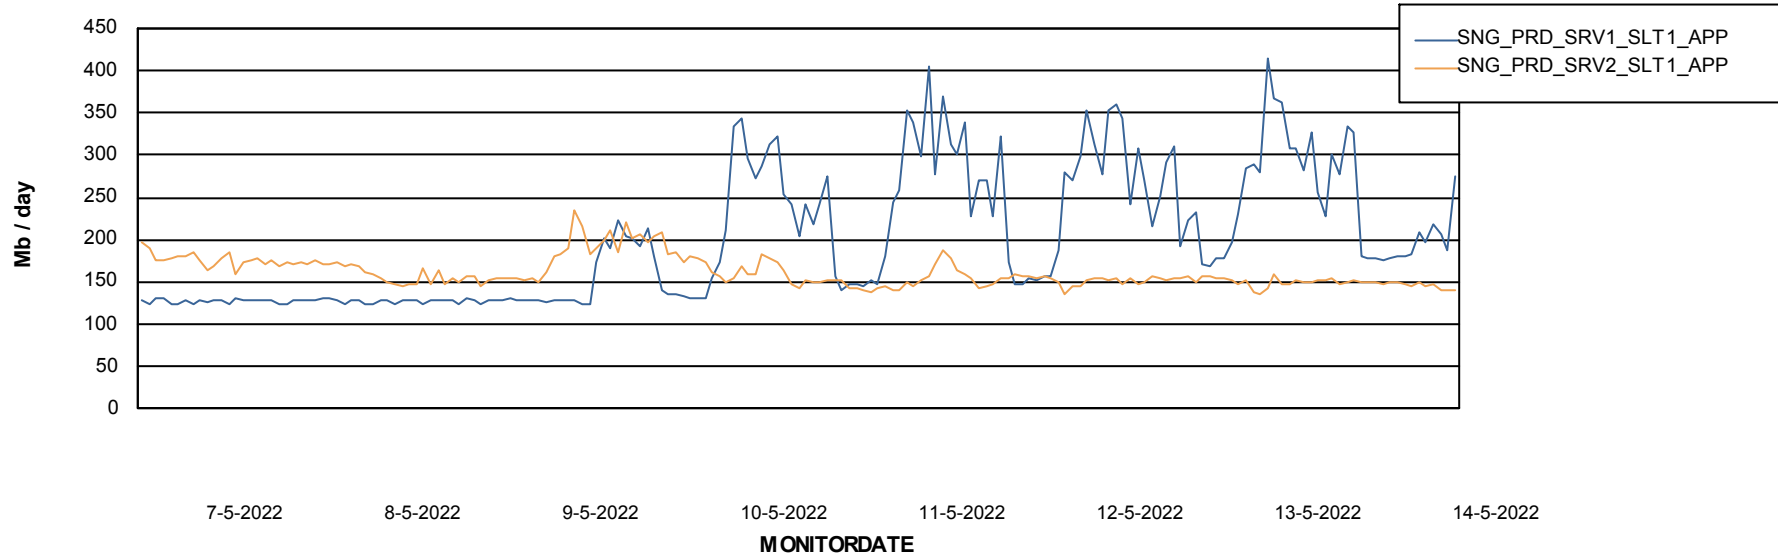

Database Performance SNG_PRD_ORACLE1

Weekly SLA Customer Report

Customer SNG_Production
 Database ID 70

DATABASE SIZE SNG_PRD_ORACLE1

Database growth over last month

Database Tablespace SNG_PRD_ORACLE1

Date	Tablespace Name	Filesize (Gb)	Usedsize (Gb)	Percentage free
14-5-2022	ABSDATA	48	34	30
	INDX	110	89	19
13-5-2022	ABSDATA	48	34	30
	INDX	110	89	19
12-5-2022	ABSDATA	48	34	30
	INDX	110	89	19
11-5-2022	ABSDATA	48	34	30
	INDX	110	89	19
10-5-2022	ABSDATA	48	34	30
	INDX	110	89	19
9-5-2022	ABSDATA	48	34	30
	INDX	110	88	20
8-5-2022	ABSDATA	48	34	30
	INDX	110	88	20

Weekly SLA Customer Report

Customer SNG_Production
Database ID 70

ABSSolute Application Server Services

Avg memory used per ABS Server Service

Avg users per day per ABS server

Weekly SLA Customer Report

Customer SNG_Production
Database ID 70