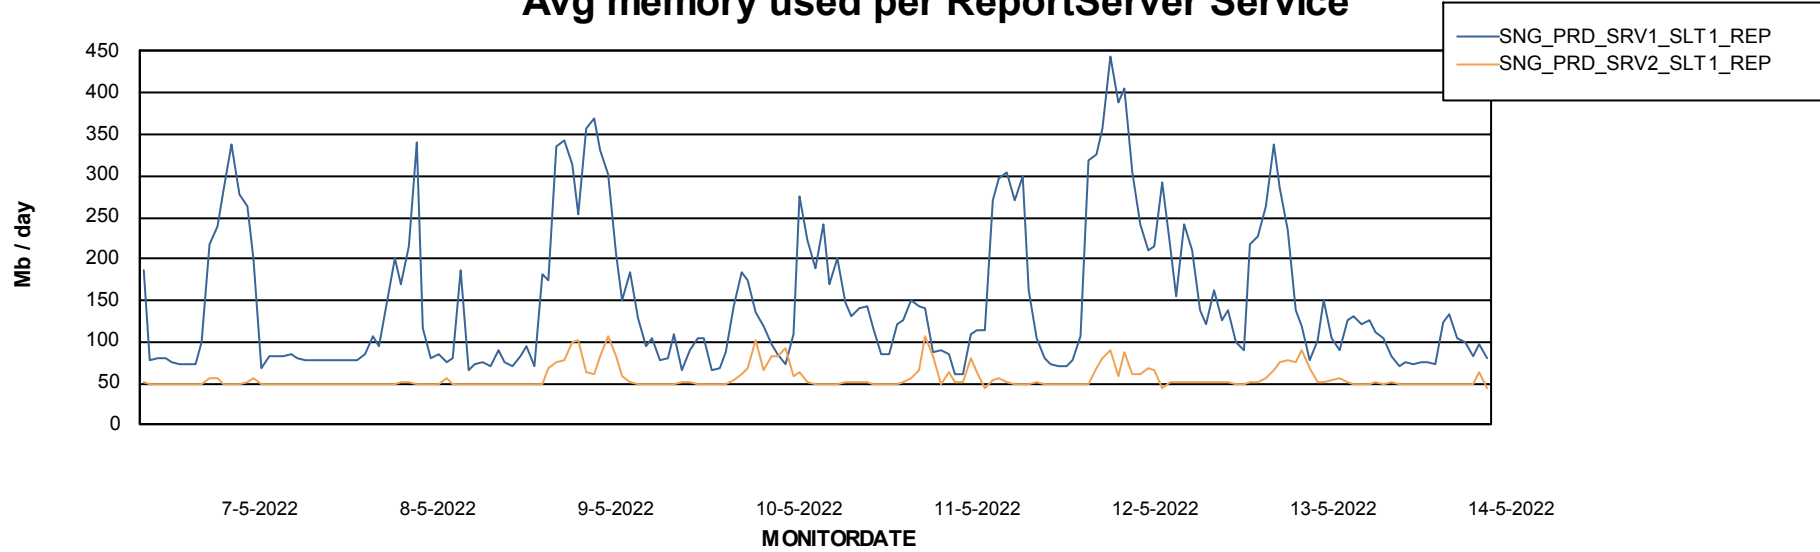

ABSSolute Application ReportServer Services

Avg memory used per ReportServer Service