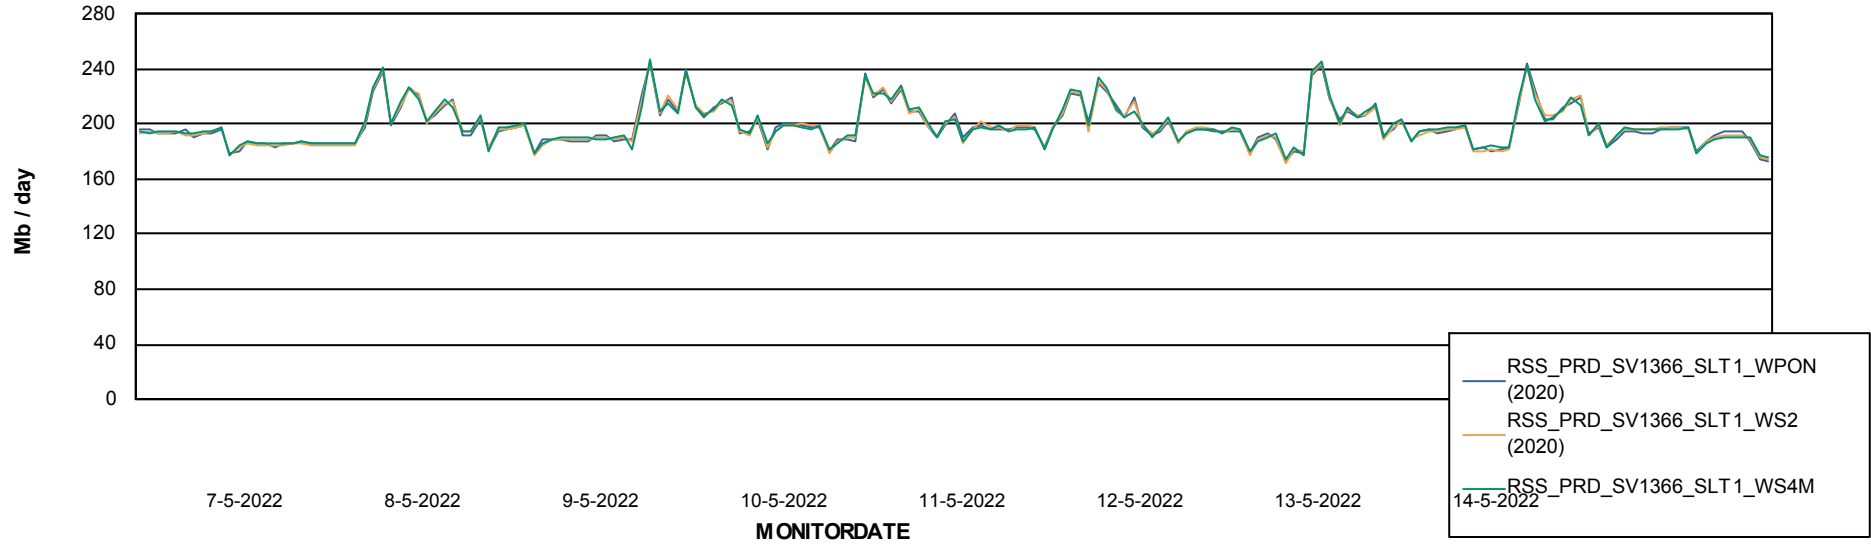

ABSSolute Web Component Services

Avg memory used per ABS Web component