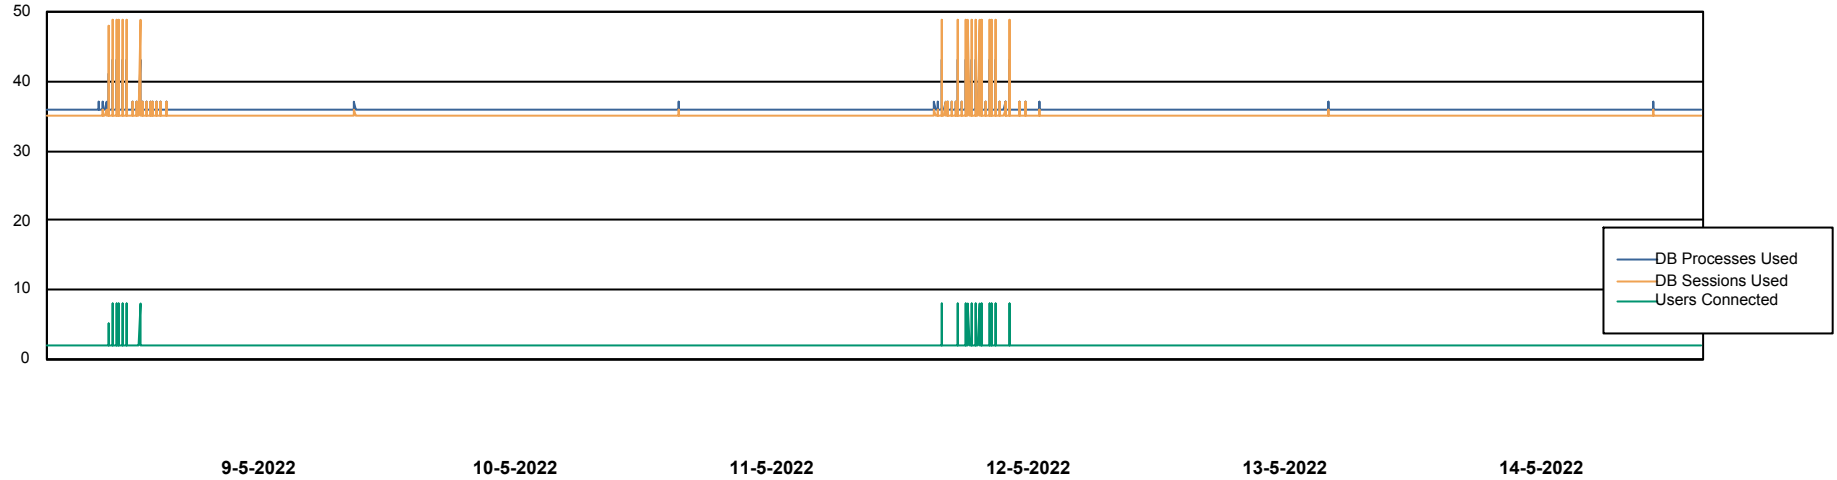

Database Performance RSS_DB_Standby (2020)

DB Processes Max 300
DB Sessions Max 472