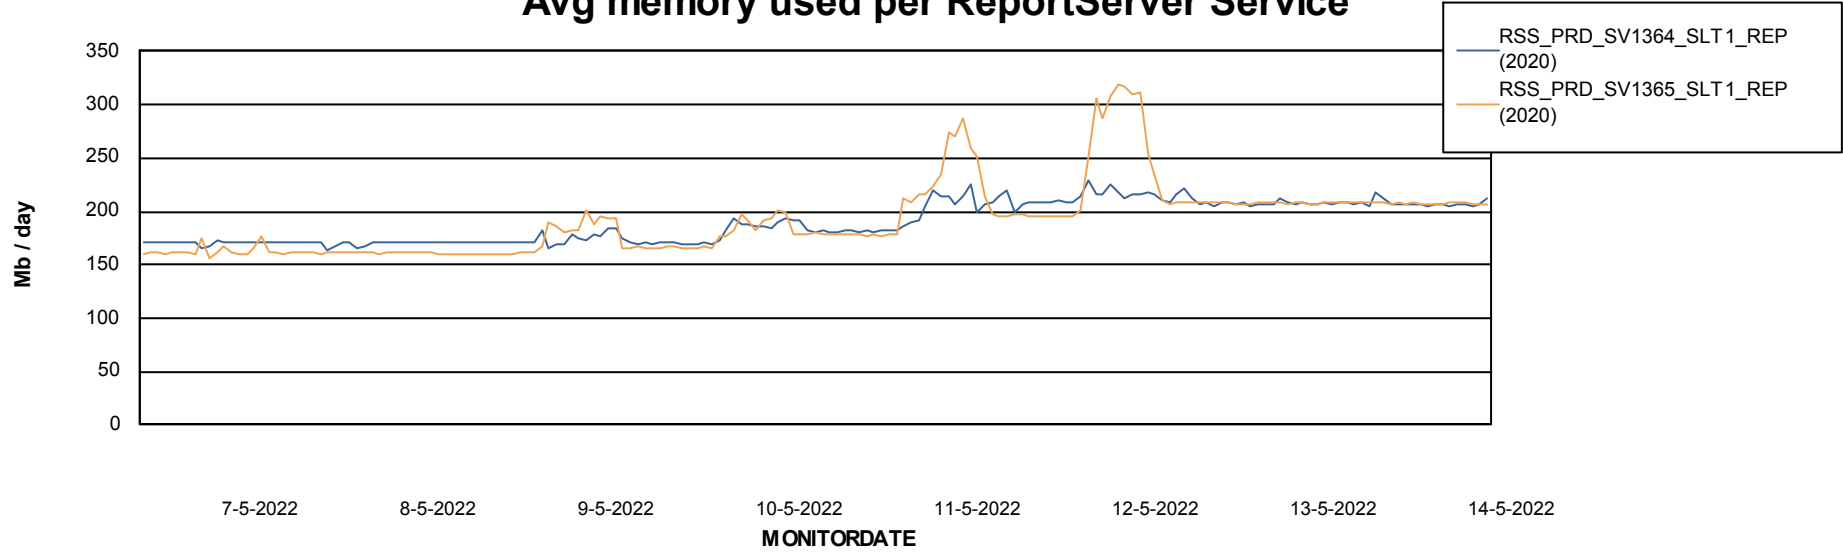

Avg memory used per ABS Server Service

Avg users per day per ABS server

Weekly SLA Customer Report

Customer RSS Production
Database ID 52

ABSSolute Application ReportServer Services

Avg memory used per ReportServer Service