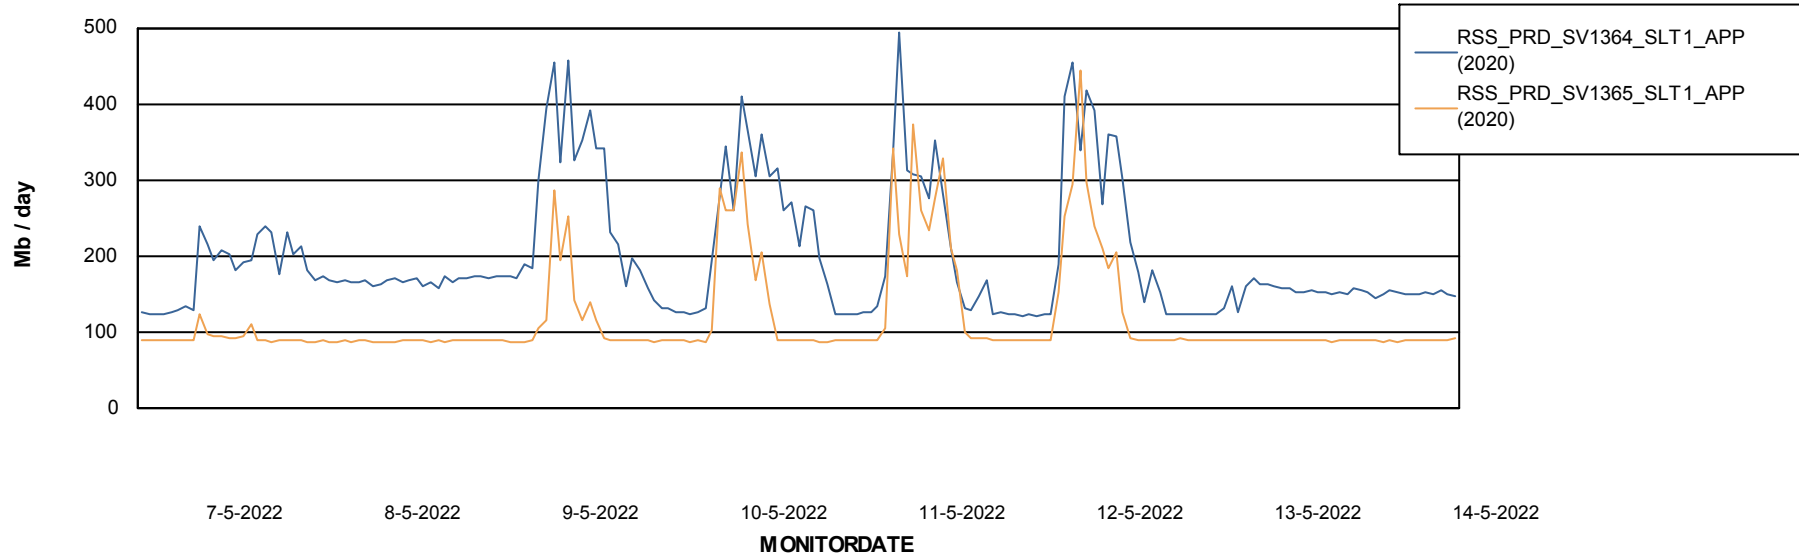

ABSSolute Application Server Services

Avg memory used per ABS Server Service