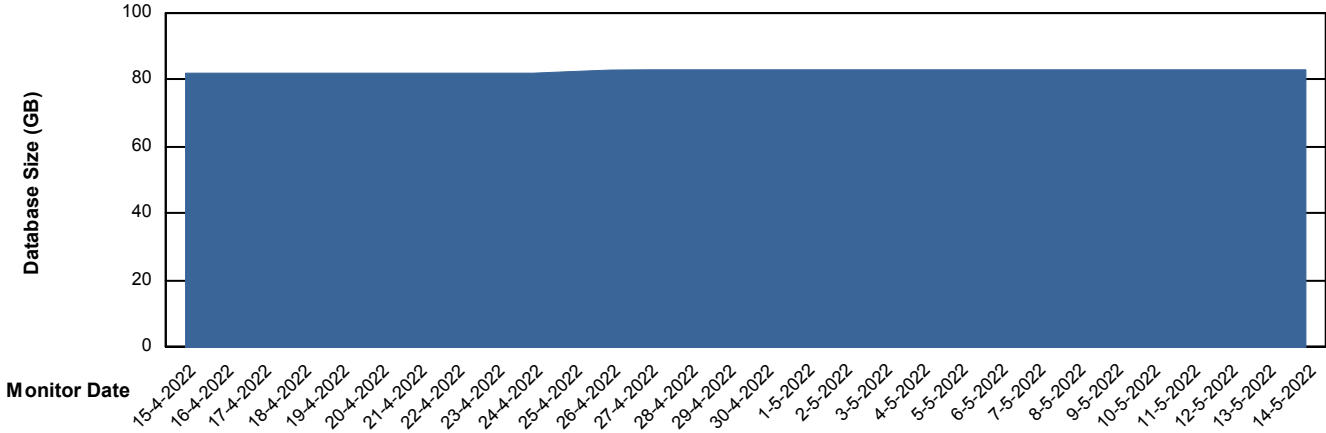

Database Performance RSS_DB_Standby (2020)

DB Processes Max 300
DB Sessions Max 472

Weekly SLA Customer Report

Customer RSS Production
 Database ID 52

DATABASE SIZE RSS_DB_Primary (2020)

Database growth over last month

Database Tablespace RSS_DB_Primary (2020)

Date	Tablespace Name	Filesize (Gb)	Usedsize (Gb)	Percentage free
14-5-2022	ABSDATA	47	38	19
	INDX	55	43	22
13-5-2022	ABSDATA	47	38	19
	INDX	55	43	22
12-5-2022	ABSDATA	47	38	19
	INDX	55	43	22
11-5-2022	ABSDATA	47	38	19
	INDX	55	43	22
10-5-2022	ABSDATA	47	38	19
	INDX	55	43	22
9-5-2022	ABSDATA	47	38	19
	INDX	55	43	22
8-5-2022	ABSDATA	47	38	19
	INDX	55	43	22