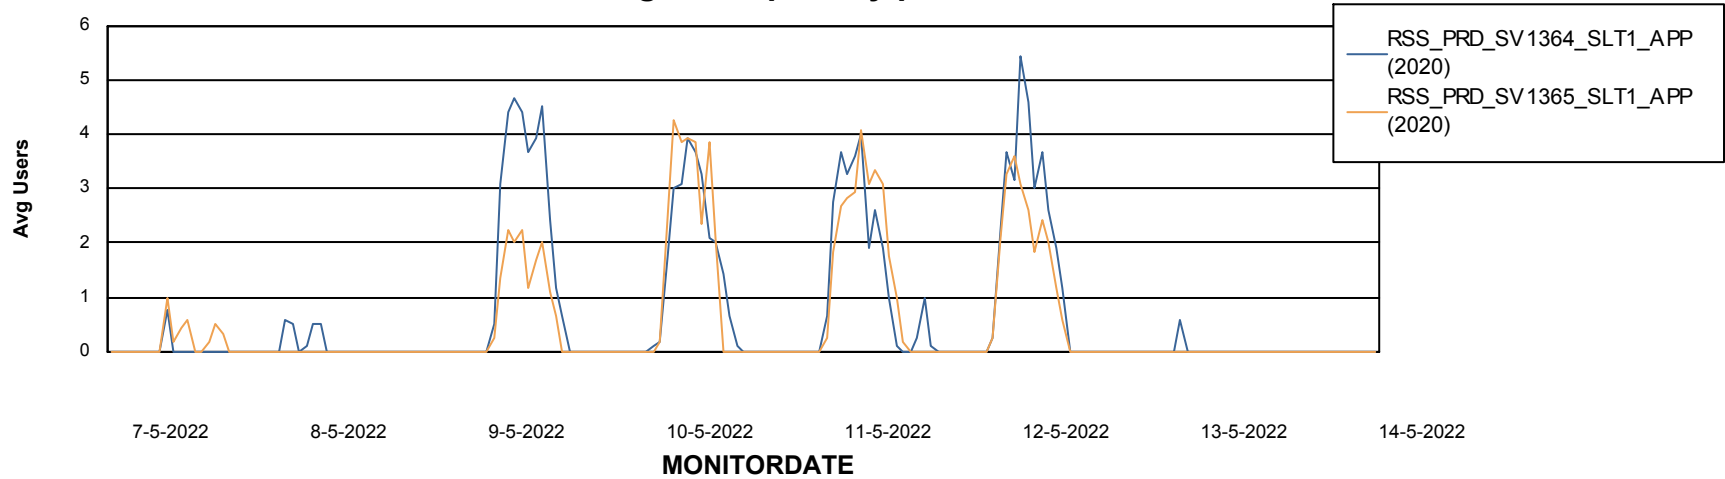

Avg users per day per ABS server